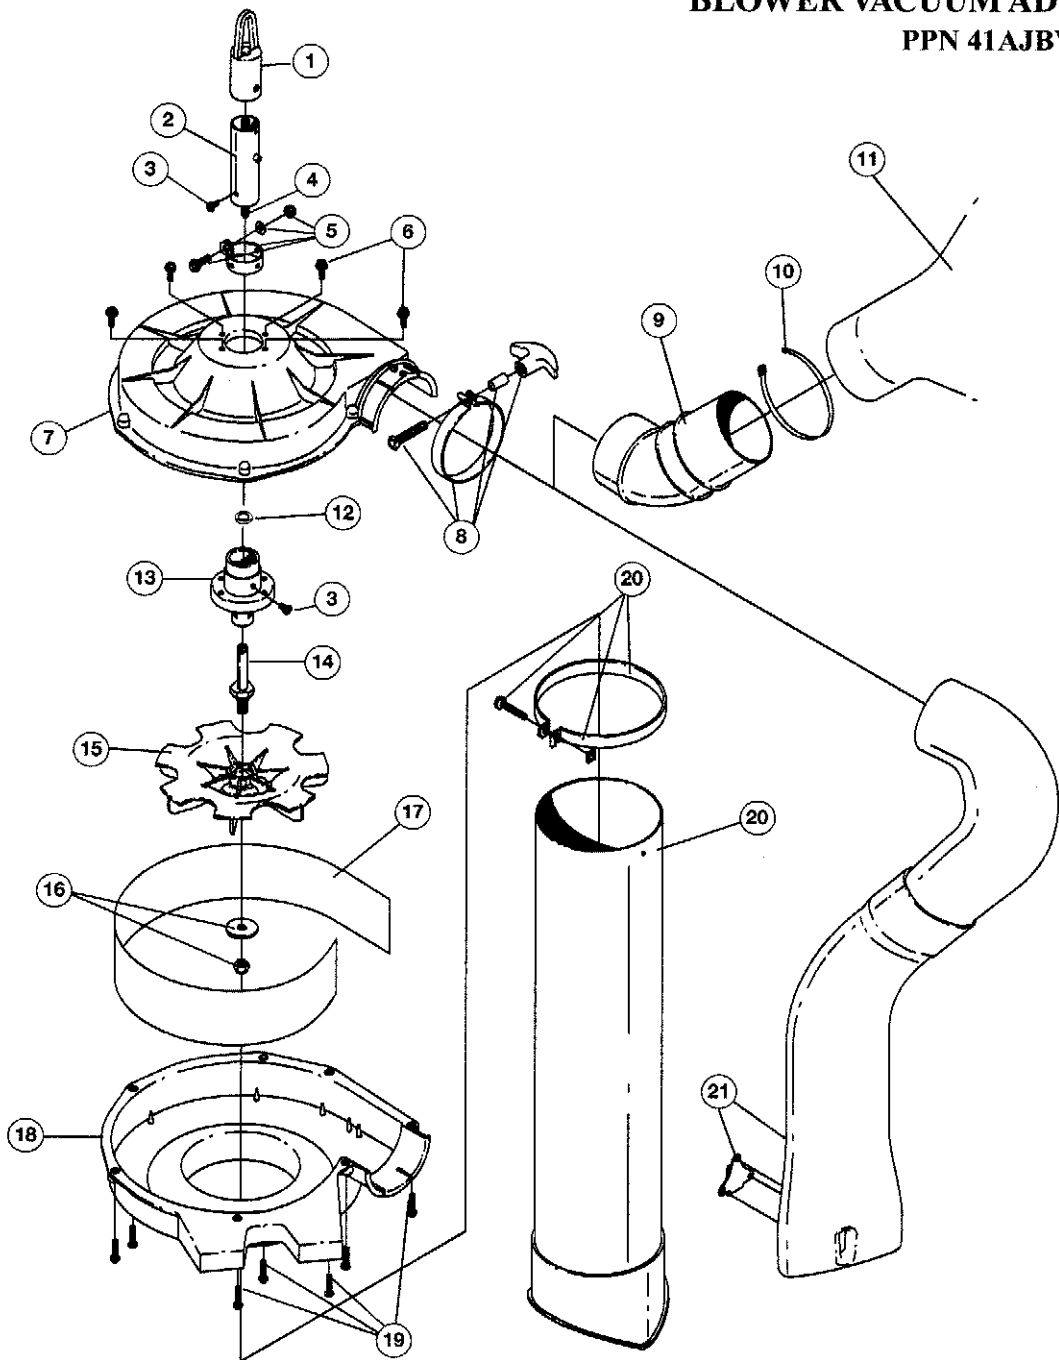

REPLACEMENT PARTS - MODEL BV720r

BLOWER VACUUM ADD-ON

PPN 41AJBV-B054

Item	Part No.	Description
1	791-612605	Hanger
2	791-180917	Boom Assembly
3	791-145569	Anti-Rotation Screw
4	753-04268	Drive Shaft Assembly
5	791-153597	Lower Clamp Assembly (includes 3)
6	791-181853	Mounting Screw
7	791-180874	Upper Housing
8	791-683884	Clamp Assembly
9	791-612929	Adapter
10	791-612930	Clamp
11	753-04269	Vacuum Bag Assembly (includes items 9 and 10)

Item	Part No.	Description
12	791-181560	Pinnut
13	791-181636	Bushing Housing Assembly
14	791-612931	Impeller Shaft
15	791-180197	Impeller
16	791-683887	Nut and Washer Assembly
17	791-181586	Shield
18	791-180875	Lower Housing
19	791-181345	Mounting Screw
20	753-1215	Vacuum Tube Assembly
21	791-181641	Blower Tube Assembly