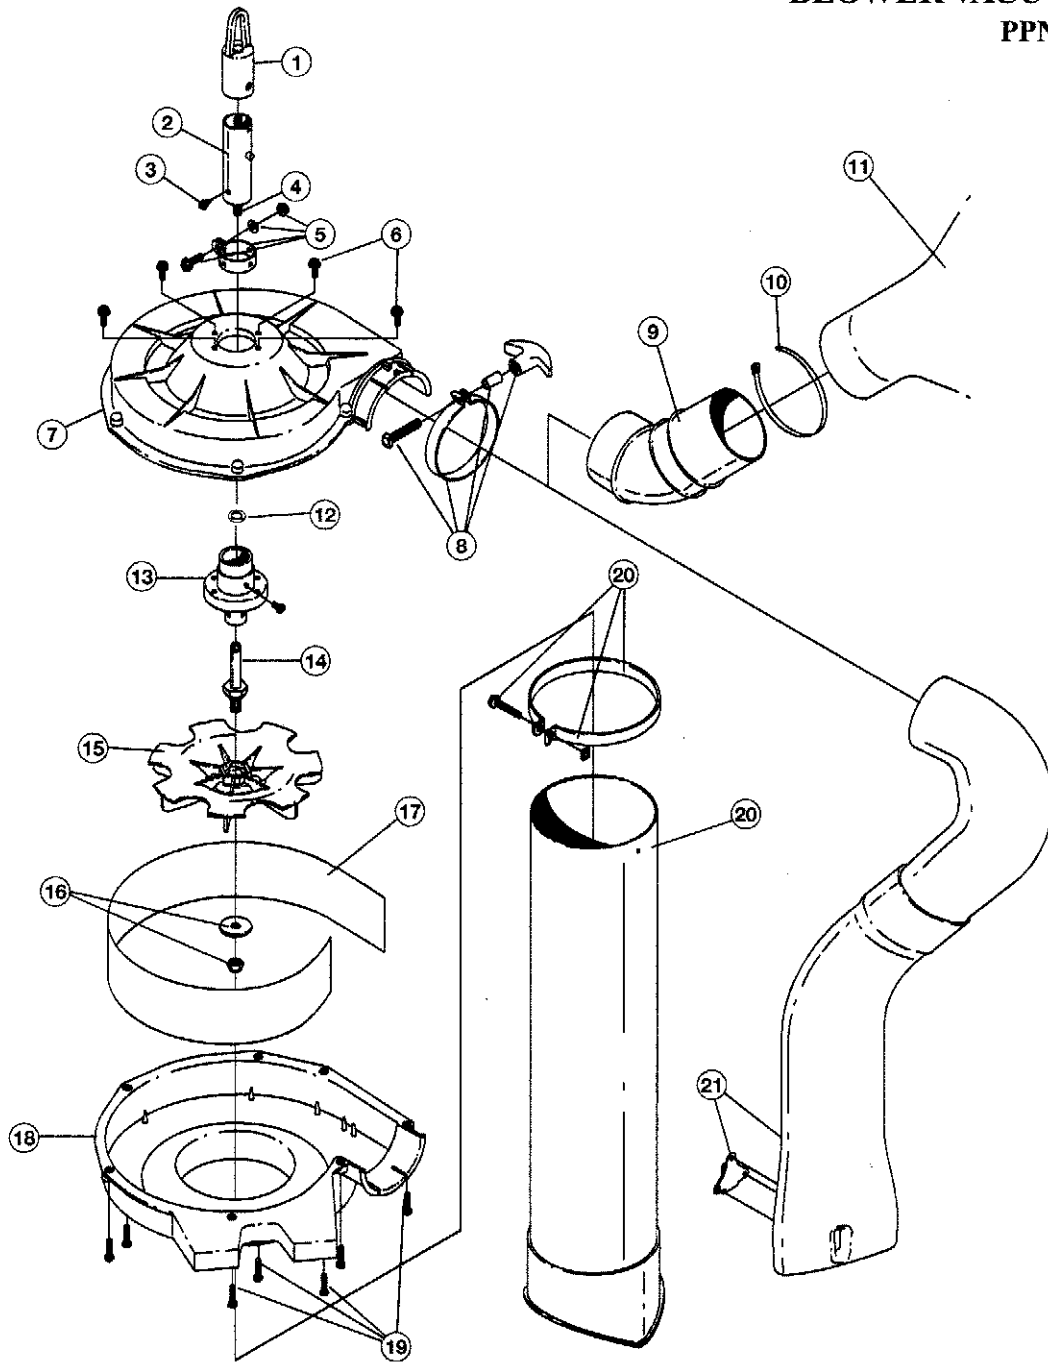

**REPLACEMENT PARTS - MODEL TBBV
BLOWER VACUUM ADD-ON
PPN 41AJBV-C063**

<u>Item</u>	<u>Part No.</u>	<u>Description</u>
1	791-612605	Hanger
2	753-04267	Boom Assembly
3	791-145569	Anti-Rotation Screw
4	753-04268	Drive Shaft Assembly
5	791-153597	Lower Clamp Assembly (includes 3)
6	791-181853	Mounting Screw
7	791-180874	Upper Housing
8	791-683884	Clamp Assembly
9	791-612929	Adapter
10	791-612930	Clamp
11	753-04269	Vacuum Bag Assembly (includes items 9 and 10)

<u>Item</u>	<u>Part No.</u>	<u>Description</u>
12	791-181560	Palnut
13	791-181636	Bushing Housing Assembly
14	791-612931	Impeller Shaft
15	791-180197	Impeller
16	791-683887	Nut and Washer Assembly
17	791-181586	Shield
18	791-180875	Lower Housing
19	791-181345	Mounting Screw
20	753-1215	Vacuum Tube Assembly
21	791-181641	Blower Tube Assembly