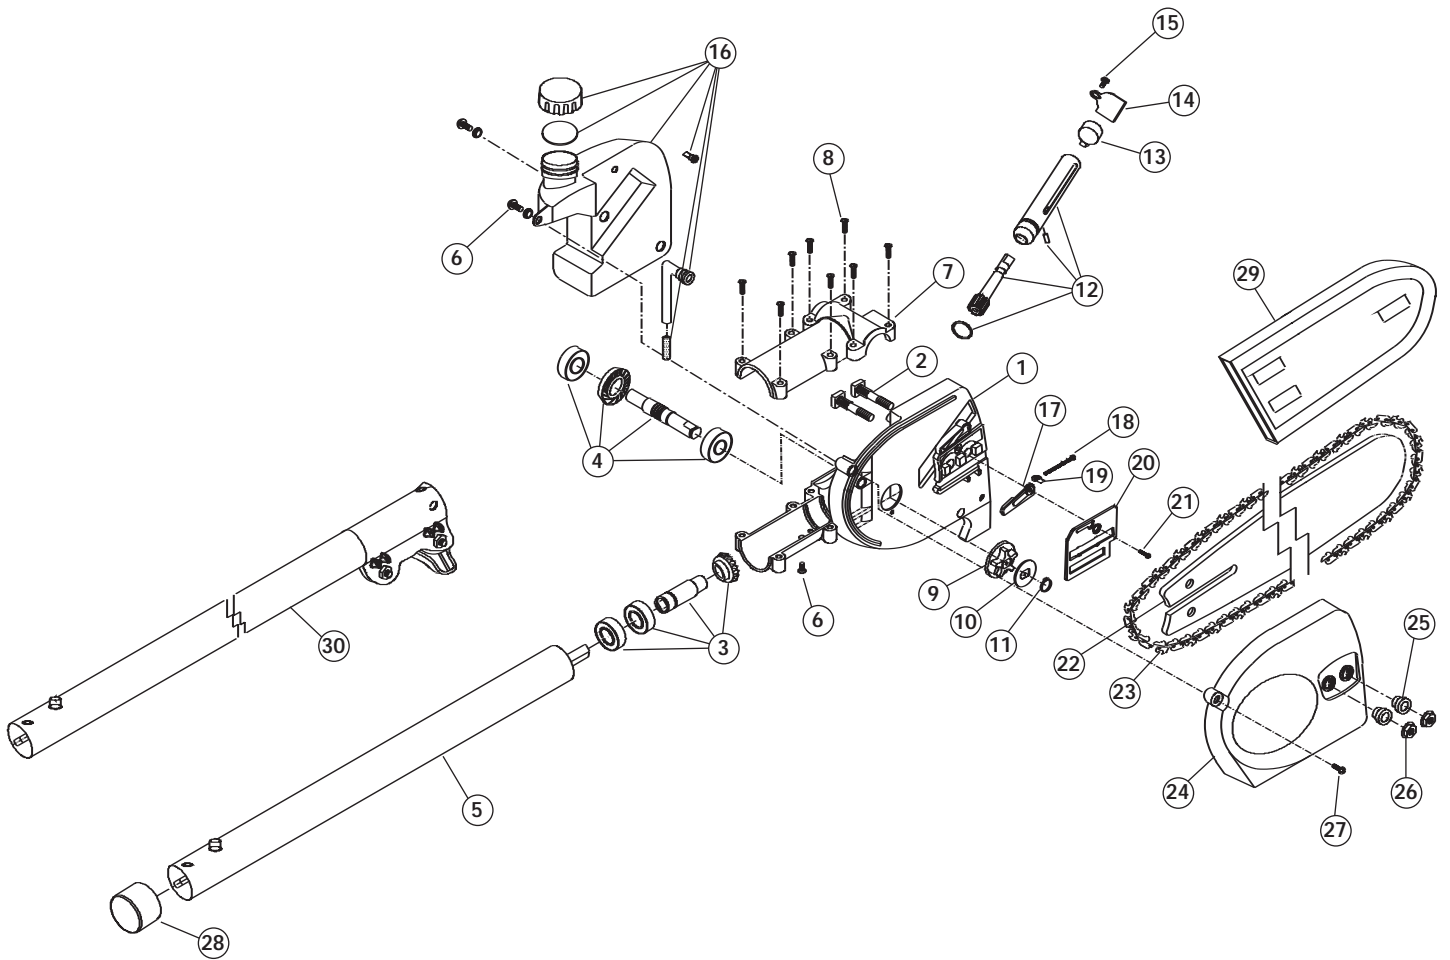

PARTS LIST

REPLACEMENT PARTS - MODEL PS720r POLE SAW ADD-ON

Item	Part No.	Description
1	753-04621	Gearbox
2	753-04622	Screw
3	753-04623	Shaft Assembly
4	753-04624	Spindle Assembly
5	753-04625	Connection Stick Assembly
6	753-04626	Screw
7	753-04627	Case Cover
8	753-04628	Screw
9	753-04629	Sprocket
10	753-04630	Washer
11	753-04631	C Ring
12	753-04632	Oil Pump Assembly
13	753-04633	Rubber Cork
14	753-04634	Fixed Plate
15	753-04635	Screw

Item	Part No.	Description
16	753-04636	Oiler Assembly
17	753-04637	Anti-Spillage Pad
18	753-04638	Regulation Screw
19	753-04639	Regulation Cap
20	753-04640	Adjustable Plate
21	753-04641	Screw
22	753-04642	Bar 8"
23	753-04643	Saw Chain
24	753-04644	Guard
25	753-04644	Fixed Ring
26	753-04645	Nut
27	753-04646	Screw
28	753-04647	Covering
29	753-04649	Guard
30	753-04648	Inner Pipe Assembly