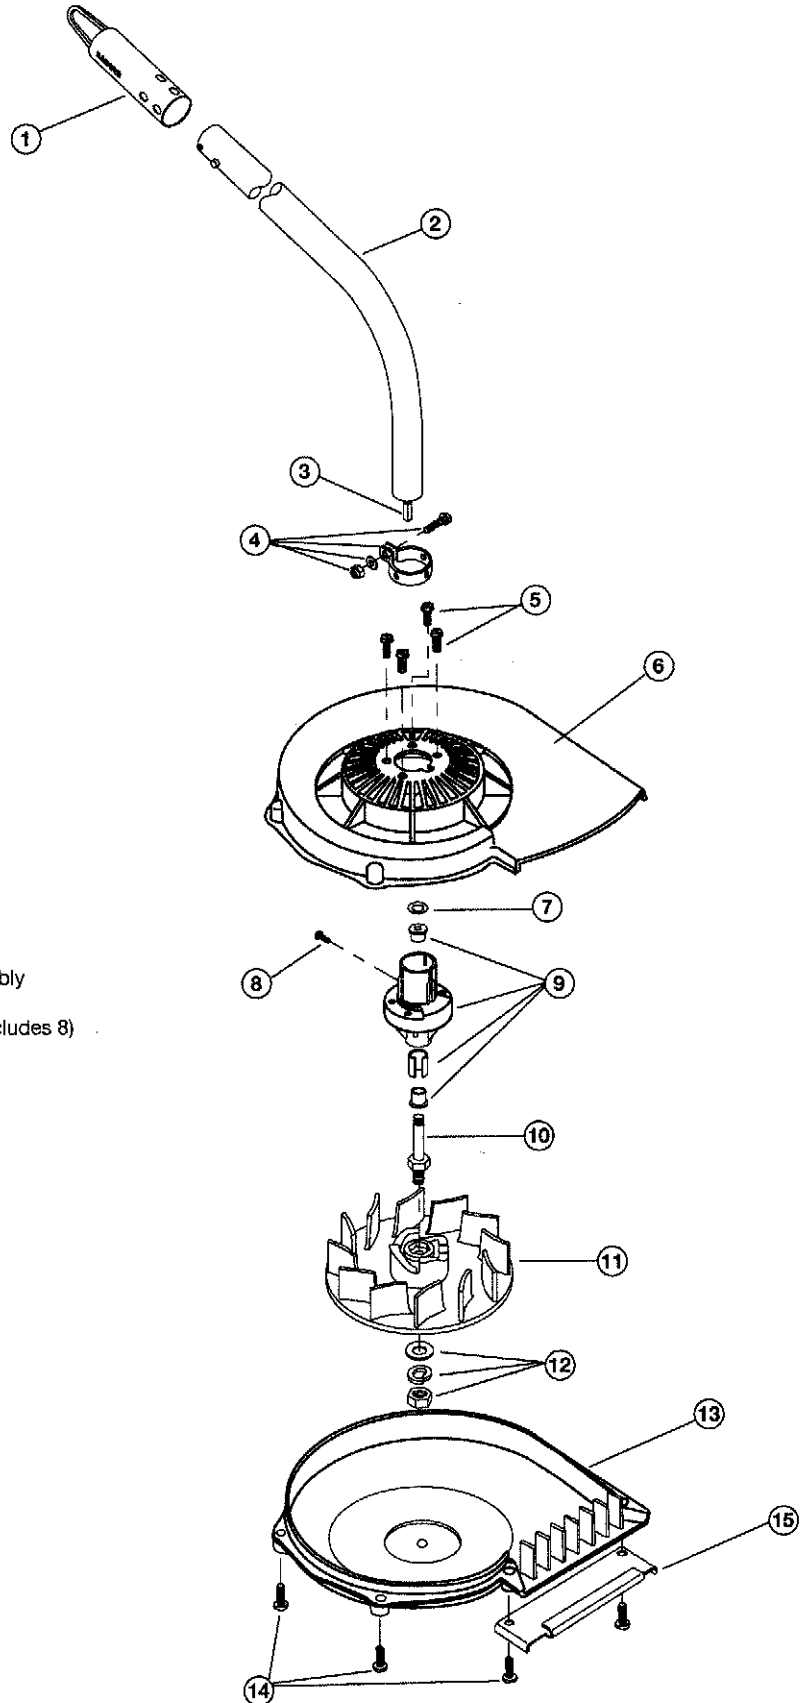

REPLACEMENT PARTS – MODEL SB720r SWEEPER BLOWER ATTACHMEN

PPN 41AJSB-A034

Item	Part No.	Description
1	791-612605	Hanger
2	791-180340	Drive Shaft Housing Assembly
3	791-181852	Drive Shaft Assembly
4	791-153597	Lower Clamp Assembly (includes 8)
5	791-153318	Mounting Screw Assembly
6	791-180105	Upper Housing Assembly
7	791-181560	Pin Nut
8	791-145569	Anti-Rotation Screw
9	791-181636	Bushing Housing Assembly
10	791-612559	Impeller Shaft
11	791-180196	Impeller
12	791-182217	Nut and Washer Assembly
13	791-180106	Lower Housing Assembly
14	791-145888	Mounting Screw Assembly
15	791-612562	Edge Guard