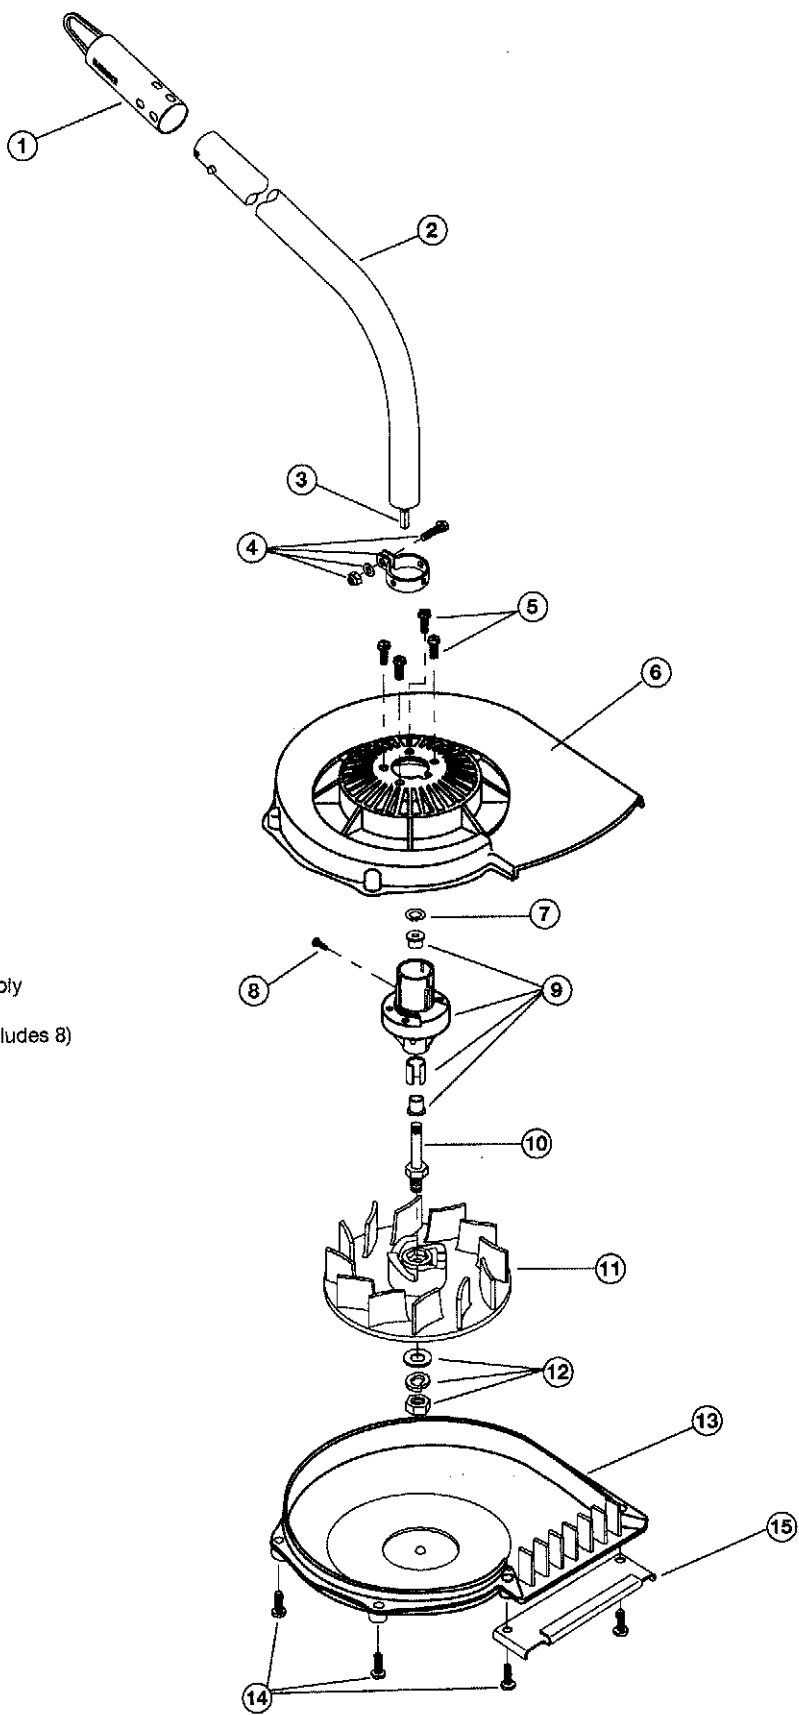

REPLACEMENT PARTS – MODEL SB720r SWEEPER BLOWER ATTACHMEN

PPN 41AJSB-B034

Item	Part No.	Description
1	791-612605	Hanger
2	791-180340	Drive Shaft Housing Assembly
3	791-181852	Drive Shaft Assembly
4	791-153597	Lower Clamp Assembly (includes 8)
5	791-153318	Mounting Screw Assembly
6	791-180105	Upper Housing Assembly
7	791-181560	Nut
8	791-145569	Anti-Rotation Screw
9	791-181636	Bushing Housing Assembly
10	791-612559	Impeller Shaft
11	791-180196	Impeller
12	791-182217	Nut and Washer Assembly
13	791-180106	Lower Housing Assembly
14	791-145888	Mounting Screw Assembly
15	791-612562	Edge Guard