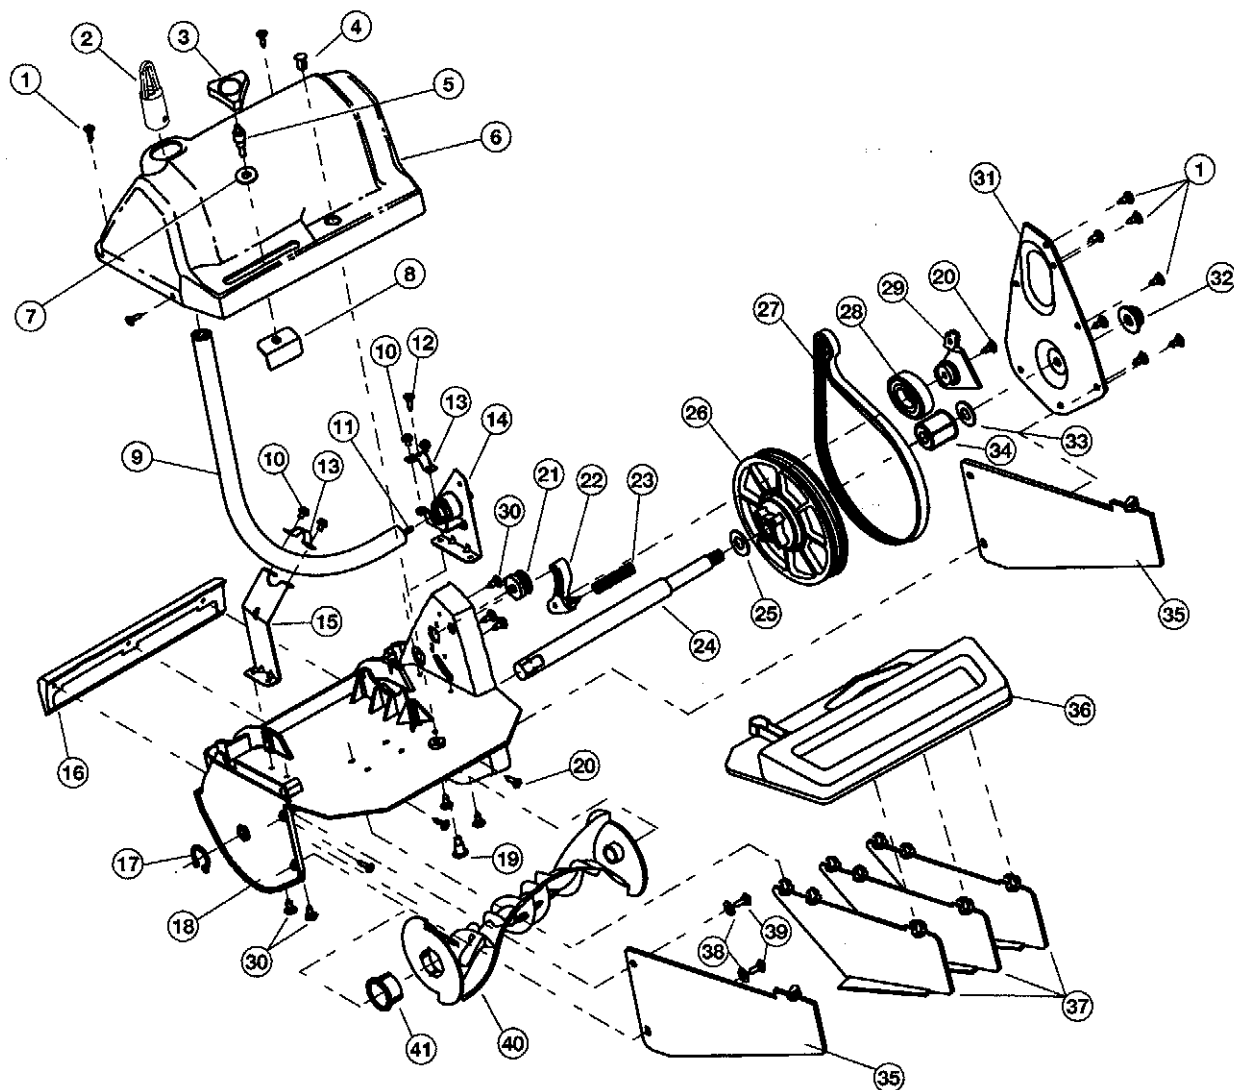

# REPLACEMENT PARTS - MODEL ST720r SNOW THROWER ATTACHMENT

PPN 41AJST-B034

Item	Part No.	Description
1	791-181345	Screw
2	791-612605	Hanger Accessory
3	791-181346	Vane Actuator Knob
4	791-181347	Grommet
5	791-181348	Vane Actuator Shaft
6	791-181349	Cover
7	791-181350	Vane Actuator Washer
8	791-181351	Vane Actuator Bracket
9	791-181352	Drive Housing Assembly
10	791-181353	Screw
11	791-181354	Flexible Drive Shaft
12	791-145569	Screw
13	791-181355	Clamp
14	791-181356	Power Shaft Assembly
15	791-181357	Drive Housing Bracket
16	791-181358	Scraper
17	791-181359	Retaining Ring
18	791-181360	Snowthrower Housing
19	791-181361	Screw
20	791-181362	Screw
21	791-181363	Drive Pulley

Item	Part No.	Description
22	791-181364	Idler Arm
23	791-181365	Idler Spring
24	791-181366	Rotor Shaft
25	791-181367	Washer
26	791-181368	Driven Pulley
27	791-181369	Drive Belt
28	791-181370	Ball Bearing
29	791-181371	Idler Pulley Retainer
30	791-181372	Screw
31	791-181373	Belt Case Cover
32	791-181374	Flange Lock Nut
33	791-181375	Thrust Washer
34	791-181376	Left Rotor Bushing
35	791-181377	Outer Vane
36	791-181378	Vane Mount
37	791-181379	Center Vane
38	791-181380	Washer
39	791-181381	Screw
40	791-181382	Rotor
41	791-181383	Right Rotor Bushing