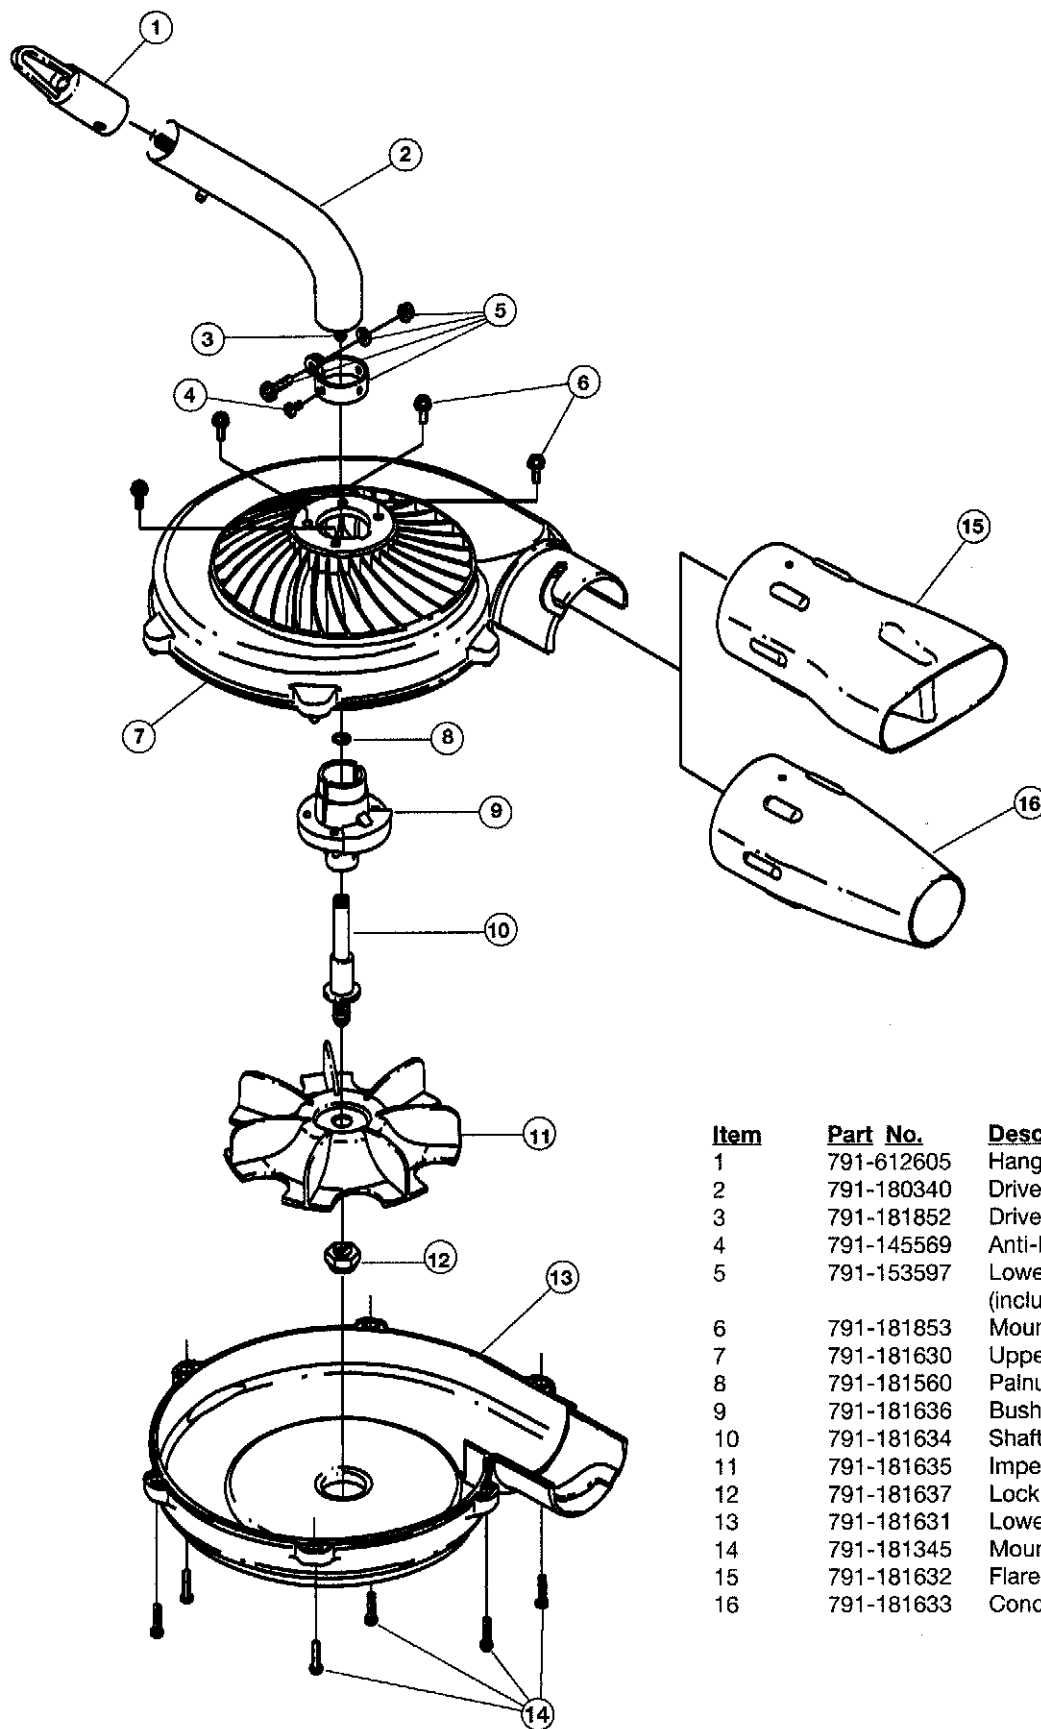

REPLACEMENT PARTS - MODEL TB720r TURBO BLOWER ADD-ON

PPN 41AJTB-A034

<u>Item</u>	<u>Part No.</u>	<u>Description</u>
1	791-612605	Hanger
2	791-180340	Drive Shaft Housing Assembly
3	791-181852	Drive Shaft Assembly
4	791-145569	Anti-Rotation Screw
5	791-153597	Lower Clamp Assembly (includes 4)
6	791-181853	Mounting Screw
7	791-181630	Upper Housing
8	791-181560	Palnut
9	791-181636	Bushing Assembly Housing
10	791-181634	Shaft Impeller
11	791-181635	Impeller
12	791-181637	Lock Nut
13	791-181631	Lower Housing
14	791-181345	Mounting Screw
15	791-181632	Flare Nozzle
16	791-181633	Concentrator Nozzle