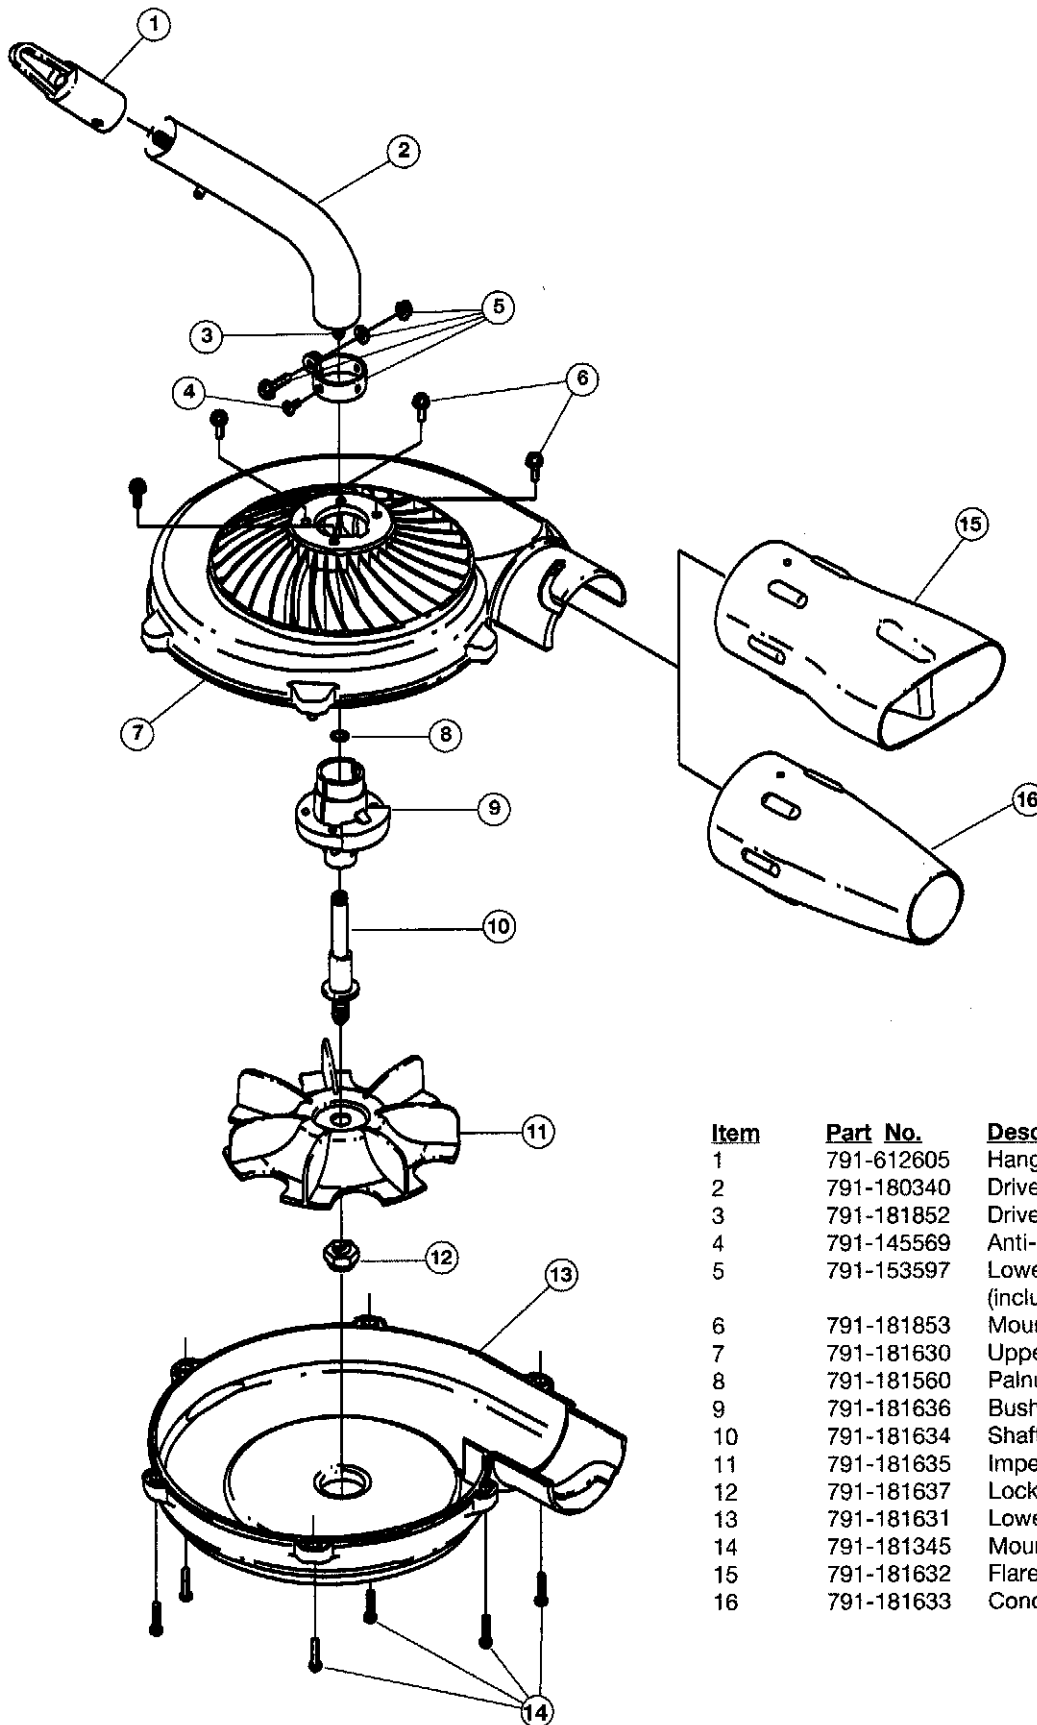

REPLACEMENT PARTS - MODEL TB720r TURBO BLOWER ADD-ON

PPN 41AJTB-B034

<u>Item</u>	<u>Part No.</u>	<u>Description</u>
1	791-612605	Hanger
2	791-180340	Drive Shaft Housing Assembly
3	791-181852	Drive Shaft Assembly
4	791-145569	Anti-Rotation Screw
5	791-153597	Lower Clamp Assembly (includes 4)
6	791-181853	Mounting Screw
7	791-181630	Upper Housing
8	791-181560	Palnut
9	791-181636	Bushing Assembly Housing
10	791-181634	Shaft Impeller
11	791-181635	Impeller
12	791-181637	Lock Nut
13	791-181631	Lower Housing
14	791-181345	Mounting Screw
15	791-181632	Flare Nozzle
16	791-181633	Concentrator Nozzle