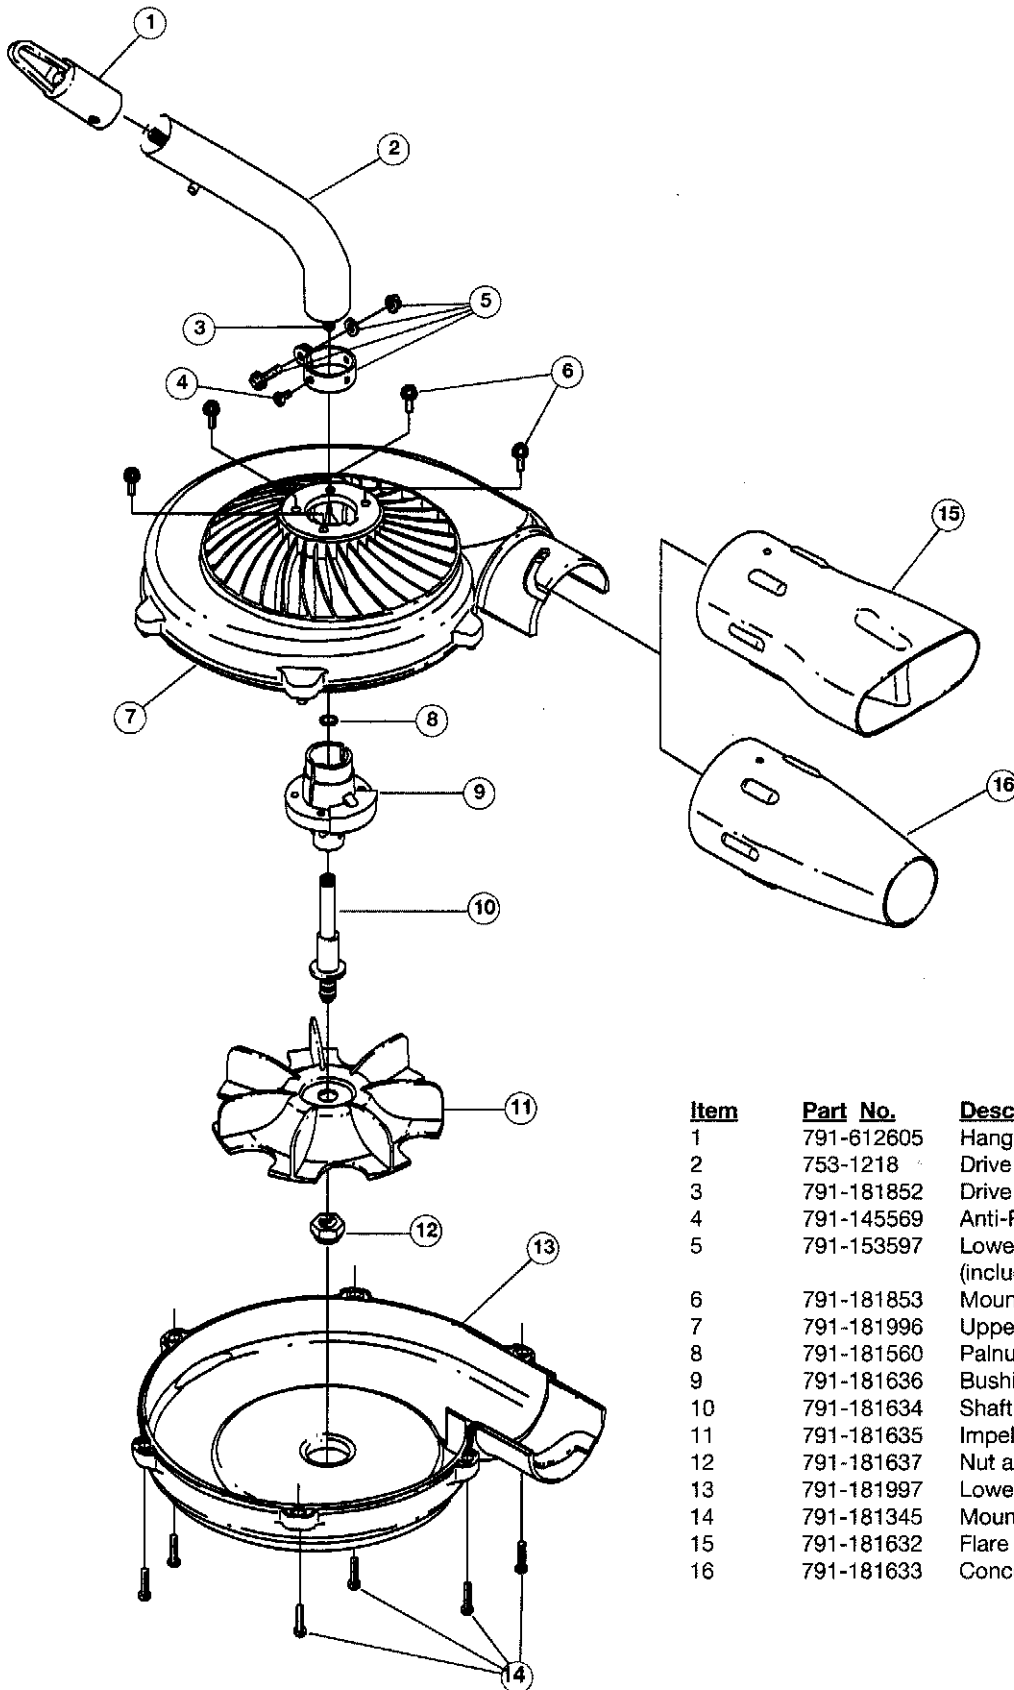

**REPLACEMENT PARTS - MODEL TB720r**  
**TURBO BLOWER ADD-ON**  
**PPN 41AJTB-B054**

<u>Item</u>	<u>Part No.</u>	<u>Description</u>
1	791-612605	Hanger
2	753-1218	Drive Shaft Housing Assembly
3	791-181852	Drive Shaft Assembly
4	791-145569	Anti-Rotation Screw
5	791-153597	Lower Clamp Assembly (includes 4)
6	791-181853	Mounting Screw
7	791-181996	Upper Housing
8	791-181560	Palnut
9	791-181636	Bushing Assembly Housing
10	791-181634	Shaft Impeller
11	791-181635	Impeller
12	791-181637	Nut and Washer
13	791-181997	Lower Housing
14	791-181345	Mounting Screw
15	791-181632	Flare Nozzle
16	791-181633	Concentrator Nozzle