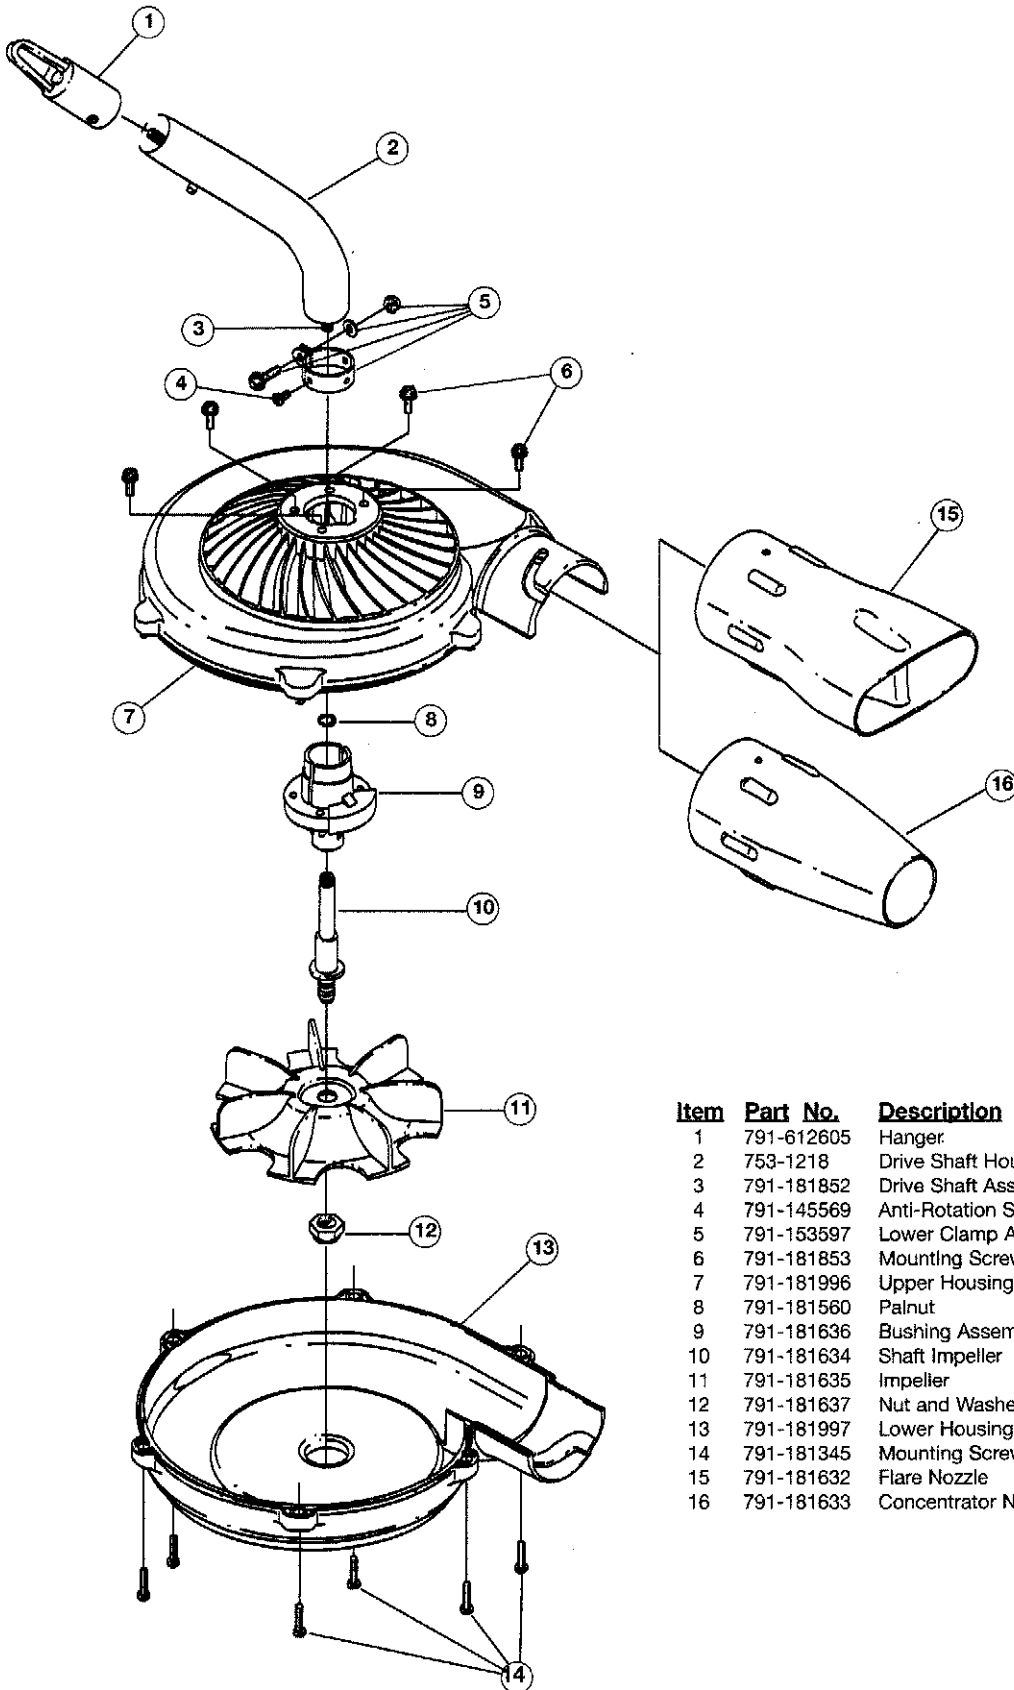

REPLACEMENT PARTS - MODEL TBTB

TURBO BLOWER ADD-ON

PPN 41AJTB-C063

Item	Part No.	Description
1	791-612605	Hanger
2	753-1218	Drive Shaft Housing Assembly
3	791-181852	Drive Shaft Assembly
4	791-145569	Anti-Rotation Screw
5	791-153597	Lower Clamp Assembly (includes 4)
6	791-181853	Mounting Screw
7	791-181996	Upper Housing
8	791-181560	Palnut
9	791-181636	Bushing Assembly Housing
10	791-181634	Shaft Impeller
11	791-181635	Impeller
12	791-181637	Nut and Washer
13	791-181997	Lower Housing
14	791-181345	Mounting Screw
15	791-181632	Flare Nozzle
16	791-181633	Concentrator Nozzle