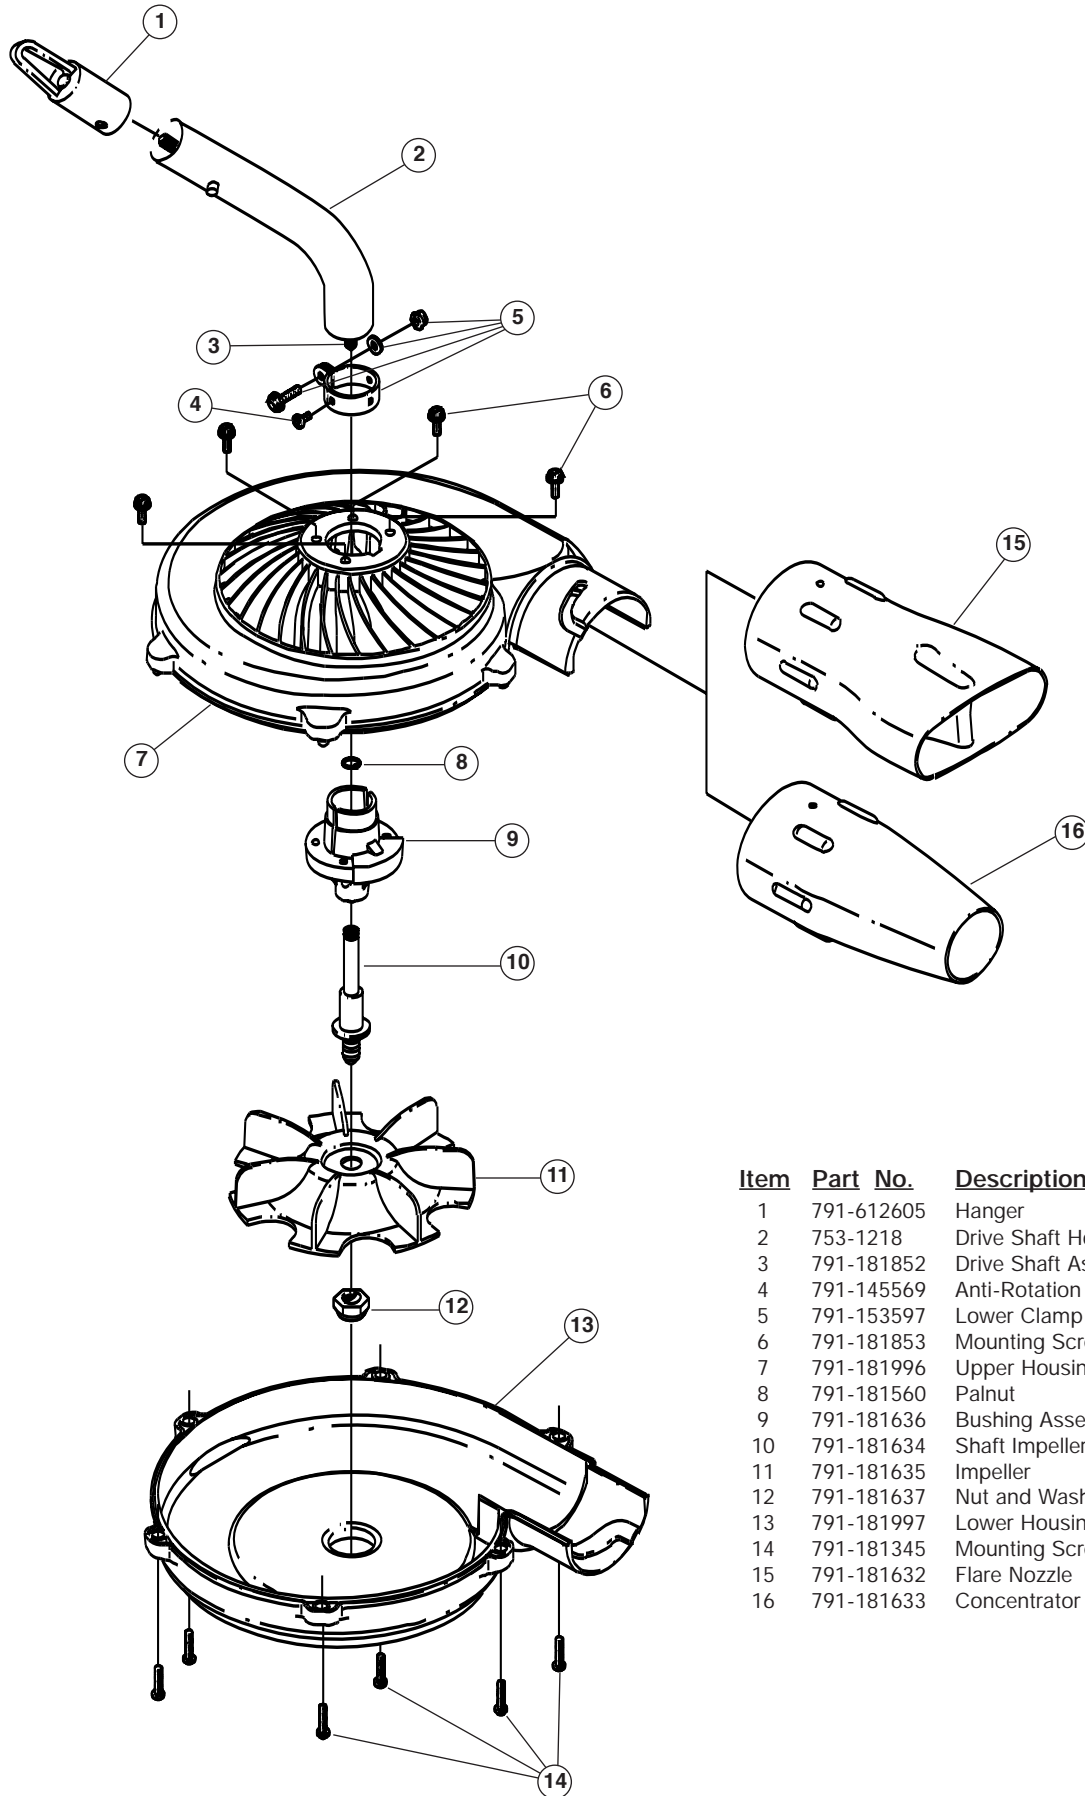

REPLACEMENT PARTS - MODEL TB720r
BLOWER ADD-ON
PPN 41AJTB-C954

<u>Item</u>	<u>Part No.</u>	<u>Description</u>
1	791-612605	Hanger
2	753-1218	Drive Shaft Housing Assembly
3	791-181852	Drive Shaft Assembly
4	791-145569	Anti-Rotation Screw
5	791-153597	Lower Clamp Assembly (includes 4)
6	791-181853	Mounting Screw
7	791-181996	Upper Housing
8	791-181560	Palnut
9	791-181636	Bushing Assembly Housing
10	791-181634	Shaft Impeller
11	791-181635	Impeller
12	791-181637	Nut and Washer
13	791-181997	Lower Housing
14	791-181345	Mounting Screw
15	791-181632	Flare Nozzle
16	791-181633	Concentrator Nozzle