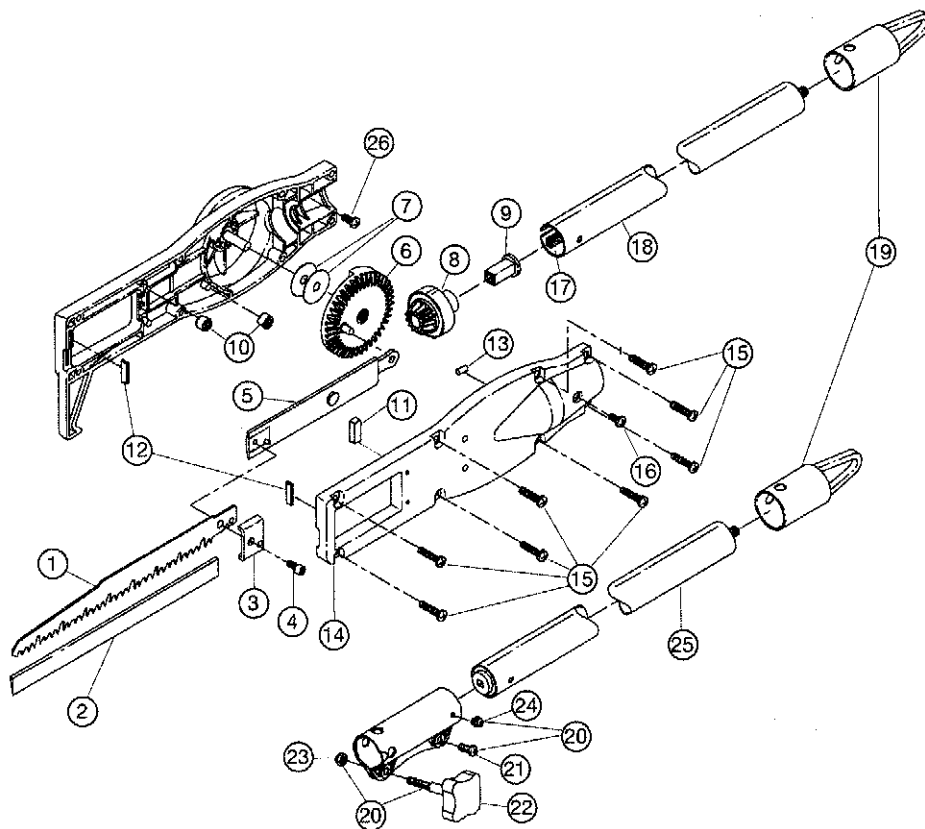

REPLACEMENT PARTS - MODEL TP720r TREE PRUNER ADD-ON

PPN 41AJTP-A034

<u>Item</u>	<u>Part No.</u>	<u>Description</u>	<u>Item</u>	<u>Part No.</u>	<u>Description</u>
1	791-180966B	Blade (2 pack)	16	791-181883	Anti-Rotation Screw
2	791-181153	Blade Cover	17	791-181166	Drive Shaft Assembly
3	791-181155	Blade Clamp	18	791-181992	Drive Shaft Housing Assembly
4	791-181156	Blade Clamp Screw and Washer Assembly	19	791-612605	Hanger
5	791-181874	Arbor Assembly	20	791-181616B	Coupler (includes items 21-24)
6	791-181875	Bevel Gear	21	791-181617	Bolt
7	791-181876	Washer	22	791-181618B	Adjustment Knob
8	791-181877	Pinion Bevel Gear	23	791-181886	Knob Retaining Nut
9	791-181851	Insulator	24	791-182057	Screw
10	791-181878	Slide Bushing	25	753-04352	Extension Boom and Flex Shaft Assembly
11	791-181879	Felt Seal	26	753-1214	Anti-Rotation Screw
12	791-181880	Slider (2-pack)	*	791-181167	Allen Wrench 9/64"
13	791-181881	Rubber Plug	*	791-682075B	Shoulder Harness
14	791-181882	Housing set			
15	791-181345	Housing Screw (8 required)	*	Not Shown	