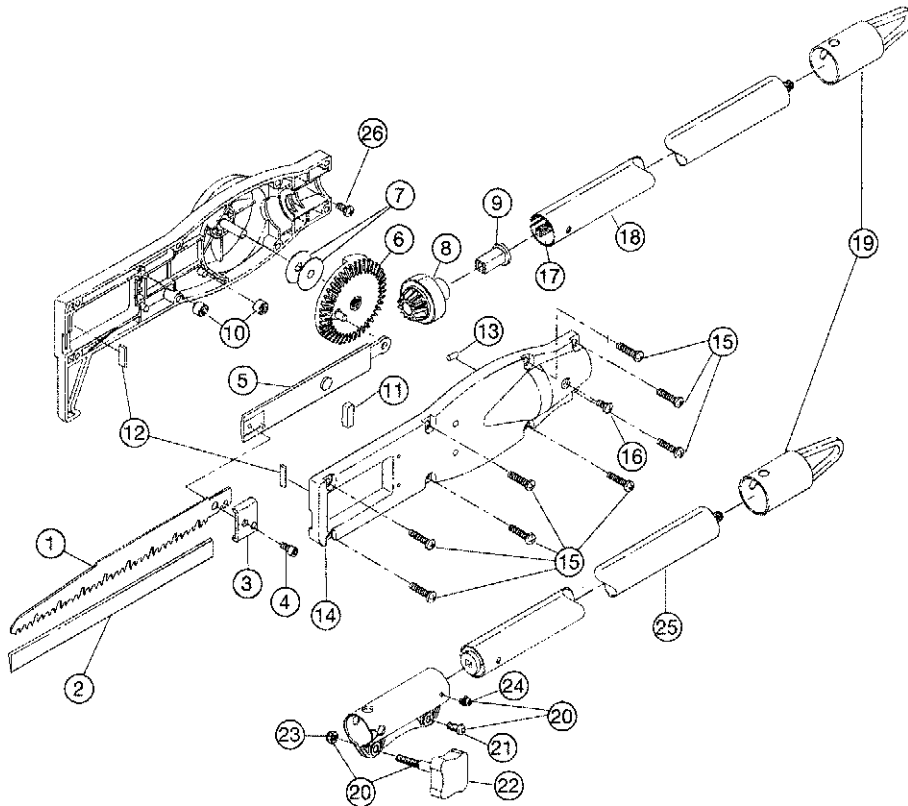

**REPLACEMENT PARTS - MODEL TP720r
TREE PRUNER ADD-ON
PPN 41AJTP-B054**

| <u>Item</u> | <u>Part No.</u> | <u>Description</u> | <u>Item</u> | <u>Part No.</u> | <u>Description</u> |
|-------------|-----------------|---------------------------------------|-------------|-----------------|--|
| 1 | 791-180966B | Blade (2 pack) | 16 | 791-181883 | Anti-Rotation Screw |
| 2 | 791-181153 | Blade Cover | 17 | 791-181166 | Drive Shaft Assembly |
| 3 | 791-181155 | Blade Clamp | 18 | 791-181992 | Drive Shaft Housing Assembly |
| 4 | 791-181156 | Blade Clamp Screw and Washer Assembly | 19 | 791-612605 | Hanger |
| 5 | 791-181874 | Arbor Assembly | 20 | 791-181980 | Coupler (includes items 21-24) |
| 6 | 791-181875 | Bevel Gear | 21 | 791-181617 | Bolt |
| 7 | 791-181876 | Washer | 22 | 791-181981 | Adjustment Knob |
| 8 | 791-181877 | Pinion Bevel Gear | 23 | 791-181886 | Knob Retaining Nut |
| 9 | 791-181851 | Insulator | 24 | 791-182057 | Screw |
| 10 | 791-181878 | Slide Bushing | 25 | 791-181161 | Extension Boom and Flex Shaft Assembly |
| 11 | 791-181879 | Felt Seal | 26 | 753-1214 | Anti-Rotation Screw |
| 12 | 791-181880 | Slider (2-pack) | * | 791-181167 | Allen Wrench 9/64" |
| 13 | 791-181881 | Rubber Plug | * | 791-682075B | Shoulder Harness |
| 14 | 791-181991 | Housing set | * | Not Shown | |
| 15 | 791-181345 | Housing Screw (8 required) | | | |