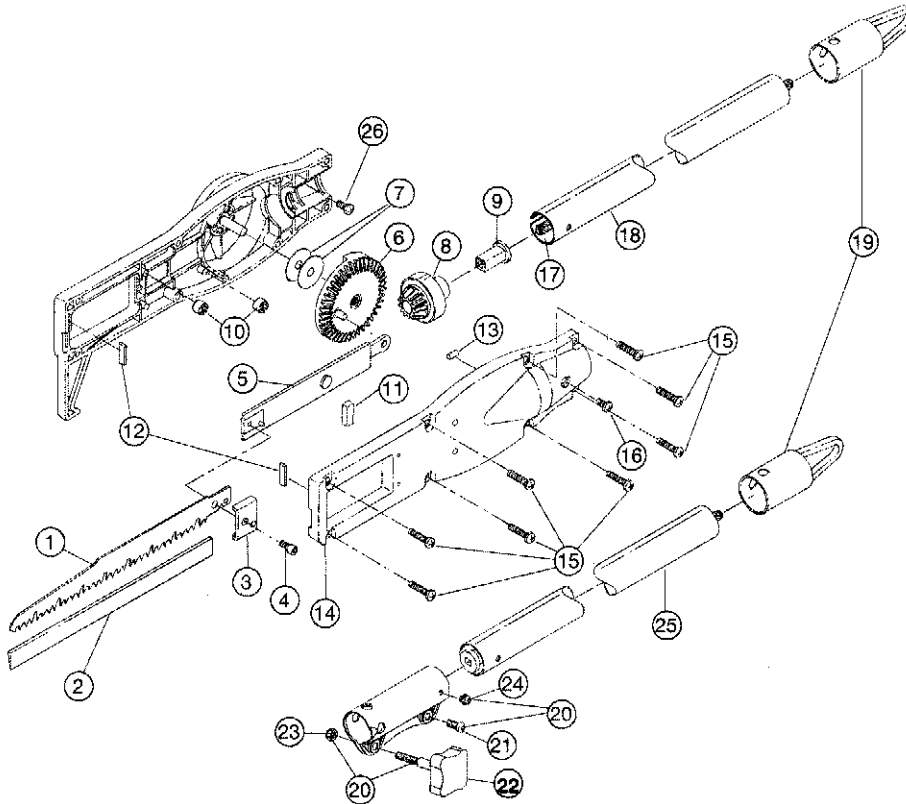

**REPLACEMENT PARTS - MODEL TBTP**  
**TREE PRUNER ADD-ON**  
**PPN 41AJTP-C063**

Item	Part No.	Description
1	791-180966	Blade (2 pack)
2	791-181153	Blade Cover
3	791-181155	Blade Clamp
4	791-181156	Blade Clamp Screw and Washer Assembly
5	791-181874	Arbor Assembly
6	791-181875	Bevel Gear
7	791-181876	Washer
8	791-181877	Pinion Bevel Gear
9	791-181851	Insulator
10	791-181878	Slide Bushing
11	791-181879	Felt Seal
12	791-181880	Slider (2-pack)
13	791-181881	Rubber Plug
14	791-181991	Housing set
15	791-181345	Housing Screw (8 required)

Item	Part No.	Description
16	791-181883	Anti-Rotation Screw
17	791-181166	Drive Shaft Assembly
18	791-181992	Drive Shaft Housing Assembly
19	791-812605	Hanger
20	791-181980	Coupler (includes items 21-24)
21	791-181617	Bolt
22	791-181981	Adjustment Knob
23	791-181886	Knob Retaining Nut
24	791-182057	Screw
25	791-181161	Extension Boom & Flex Shaft Assembly
26	753-1214	Anti-Rotation Screw
*	791-181167	Allen Wrench 9/64"
*	791-682075B	Shoulder Harness
*		Not Shown