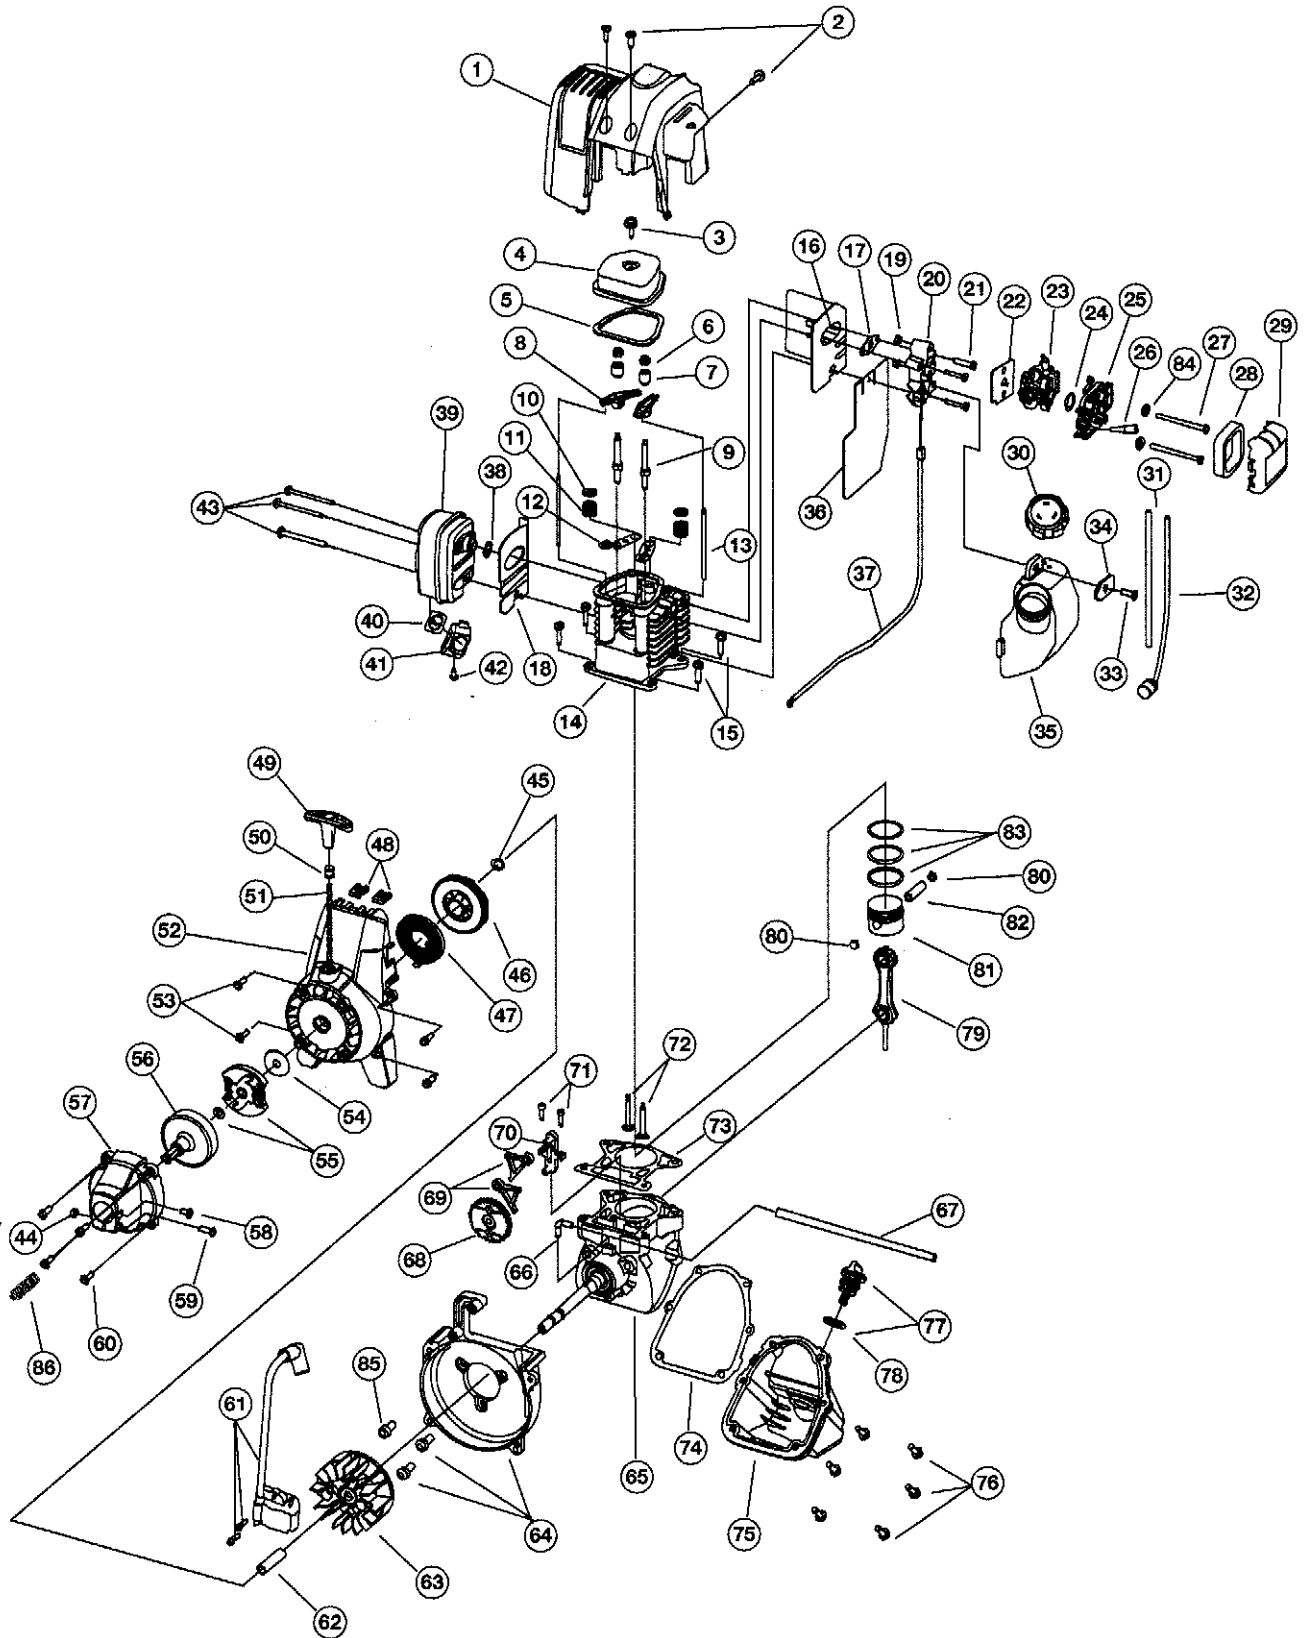

# ENGINE PARTS - MODEL 650r 4-CYCLE GAS TRIMMER

PPN- 41AN650G034

Part Numbers On Following Page

## 4-CYCLE GAS TRIMMER

PPN- 41AN650G034

Item	Part No.	Description
1	753-04185	Trigger Mount Screw
2	791-182405	On/Off Switch
3	791-182672	Switch Bracket
4	753-04186	Weldnut
5	753-04187	Throttle Trigger Assembly
6	753-04189	Handlebar Grip
7	753-04190	Rope Guide
8	791-182678	Washer
9	791-180050	Nut
10	753-04191	Handlebar
11	791-147346	Cable Tie
12	753-04192	Wire Retaining Clip
13	753-04193	Throttle Cable Cover
14	753-04194	Hex Head Cap Screw
15	753-04195	Retaining Clamp
16	791-180050	Nut
17	753-04196	Carriage Bolt
18	791-182652	Nut
19	753-04197	Upper Drive Shaft
20	753-04198	Star Knob
21	753-04199	Upper Clamp
22	753-04200	Locknut
23	753-04201	Clamp Grip
24	753-04202	Bolt
25	753-04203	Support Bracket
26	753-04204	Hex Head Cap Screw
27	753-04205	Lower Handlebar
28	753-04206	Bolt
29	753-04207	E Ring
30	753-04208	Washer
31	753-04209	Spring Washer
32	753-04210	Bushing
33	753-04211	Wheel
34	753-04212	Axle
35	753-04213	Lower Drive Shaft Assembly
36	791-182200	Bolt (includes 44)
37	753-04214	Boom Mount Bracket
38	791-613300	Drive Shaft
39	791-182195	Screw
40	791-182519	Anti-Rotation Screw
41	791-182193	2 Piece Gearbox Assembly (includes 39, 40 & 45)
42	753-04215	Guard
43	791-682061	Cutoff Blade Assembly
44	791-182652	Locknut
45	753-1159	O-Ring
46	791-182196	Spacer
47	791-612483	Spool Shaft
48	791-683301	Outer Spool & Eyelet Assembly