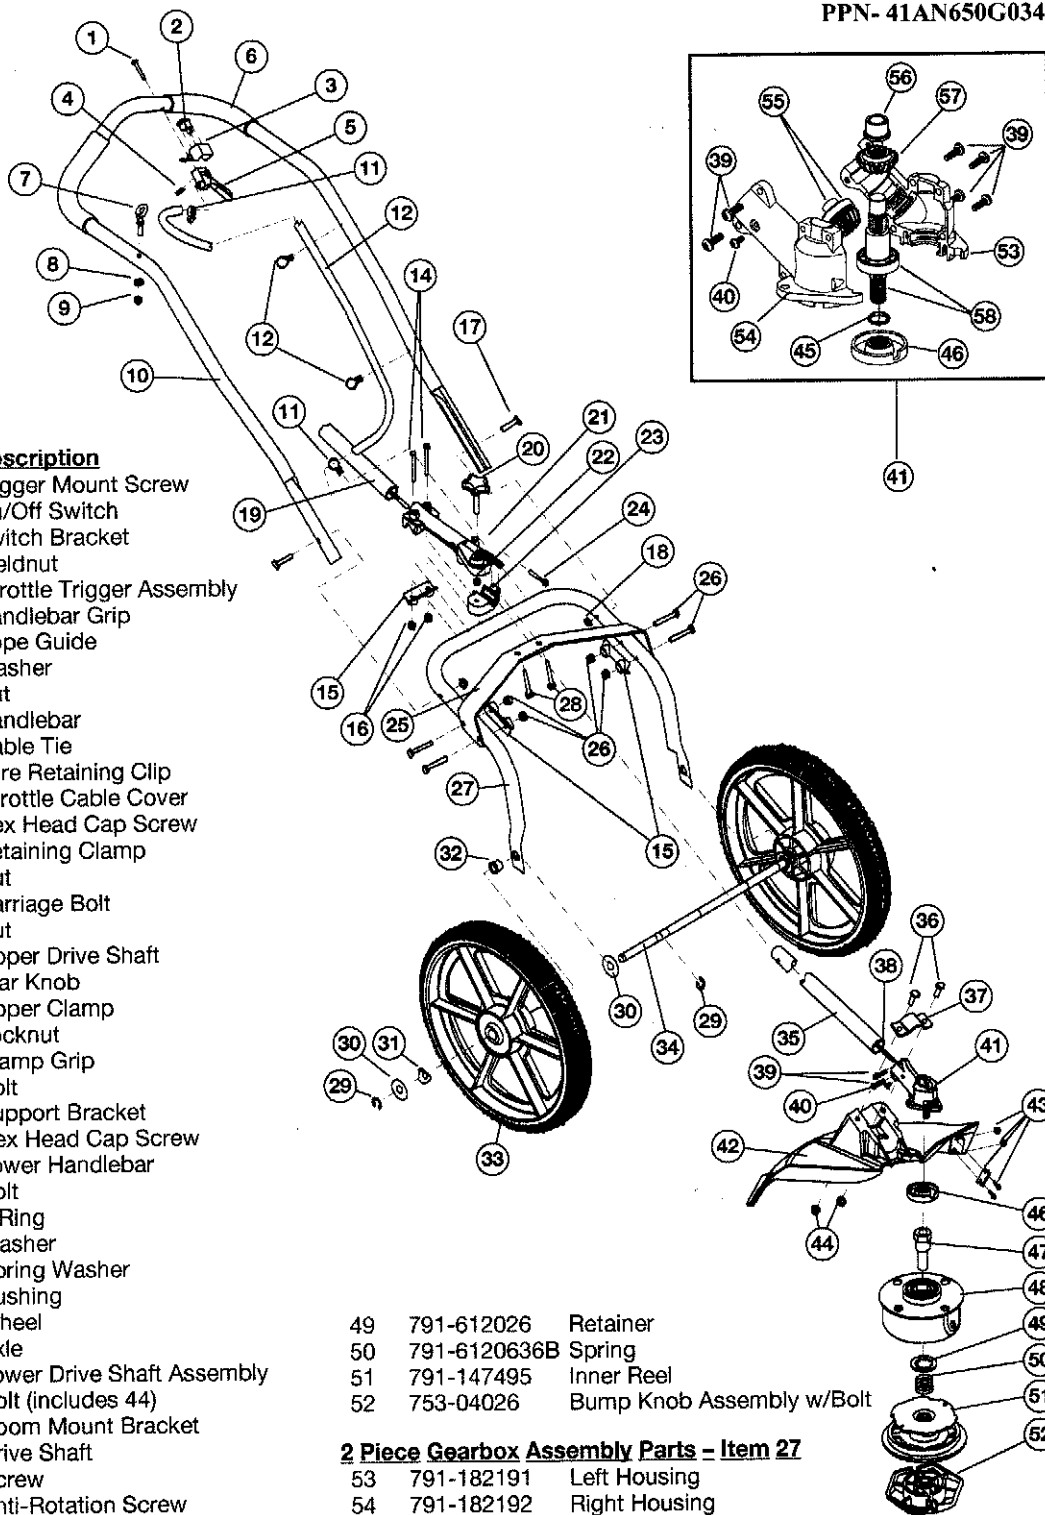

BOOM AND TRIMMER PARTS - MODEL 650r

4-CYCLE GAS TRIMMER

PPN- 41AN650G034

Item	Part No.	Description
1	753-04185	Trigger Mount Screw
2	791-182405	On/Off Switch
3	791-182672	Switch Bracket
4	753-04186	Weldnut
5	753-04187	Throttle Trigger Assembly
6	753-04189	Handlebar Grip
7	753-04190	Rope Guide
8	791-182678	Washer
9	791-180050	Nut
10	753-04191	Handlebar
11	791-147346	Cable Tie
12	753-04192	Wire Retaining Clip
13	753-04193	Throttle Cable Cover
14	753-04194	Hex Head Cap Screw
15	753-04195	Retaining Clamp
16	791-180050	Nut
17	753-04196	Carriage Bolt
18	791-182652	Nut
19	753-04197	Upper Drive Shaft
20	753-04198	Star Knob
21	753-04199	Upper Clamp
22	753-04200	Locknut
23	753-04201	Clamp Grip
24	753-04202	Bolt
25	753-04203	Support Bracket
26	753-04204	Hex Head Cap Screw
27	753-04205	Lower Handlebar
28	753-04206	Bolt
29	753-04207	E Ring
30	753-04208	Washer
31	753-04209	Spring Washer
32	753-04210	Bushing
33	753-04211	Wheel
34	753-04212	Axle
35	753-04213	Lower Drive Shaft Assembly
36	791-182200	Bolt (includes 44)
37	753-04214	Boom Mount Bracket
38	791-613300	Drive Shaft
39	791-182195	Screw
40	791-182519	Anti-Rotation Screw
41	791-182193	2 Piece Gearbox Assembly (includes 39, 40 & 45)
42	753-04215	Guard
43	791-682061	Cutoff Blade Assembly
44	791-182652	Locknut
45	753-1159	O-Ring
46	791-182196	Spacer
47	791-612483	Spool Shaft
48	791-683301	Outer Spool & Eyelet Assembly

49	791-612026	Retainer
50	791-6120636B	Spring
51	791-147495	Inner Reel
52	753-04026	Bump Knob Assembly w/Bolt

2 Piece Gearbox Assembly Parts - Item 27

53	791-182191	Left Housing
54	791-182192	Right Housing
55	791-182194	Pinion Gear Assembly
56	791-182199	Output Shaft Bushing
57	791-182198	Output Shaft Gear
58	791-182197	Output Shaft Assembly (includes 56 & 57)

Optional Accessories

*	753-04216	Replacement Line Membrane .105"
*	753-1160	Reel & Line Assembly
*	753-04217	Bump Head Assembly (includes 47-52)