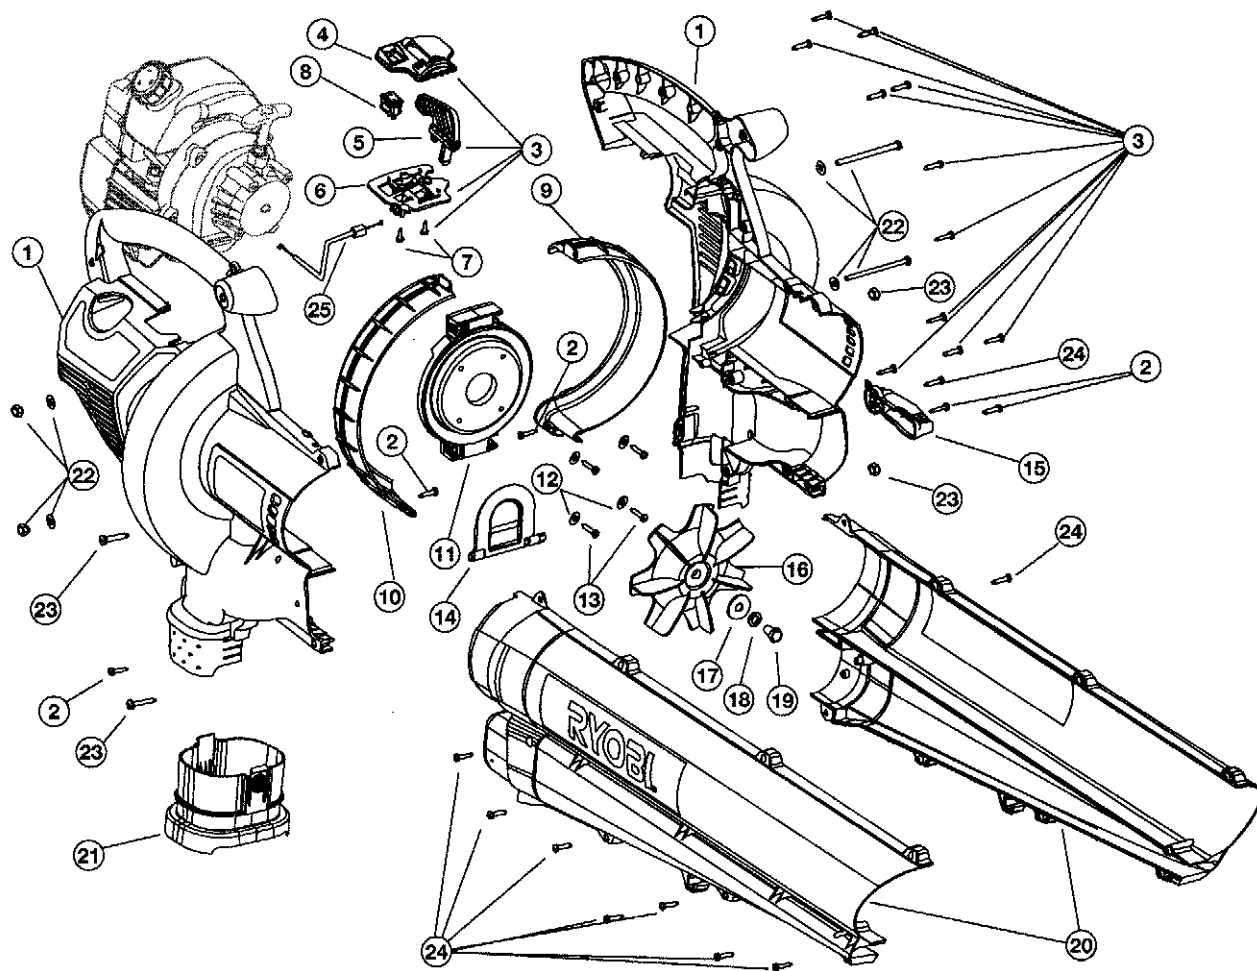

HOUSING PARTS - MODEL RGBV3100

2-CYCLE GAS MULCHING BLOWER VACUUM

PPN- 41ASGBPG034

Item	Part No.	Description
1	753-04138	Engine Cover Assembly (includes 2)
2	791-181345	Cover Screw
3	791-182419	Throttle Control Assembly (includes 4-7)
4	791-182420	Upper Throttle Control Plate
5	791-182728	Throttle Control Lever
6	791-182422	Lower Throttle Control Plate
7	791-182423	Screw, Plastic
8	791-182405	Rocker Switch Assembly
9	753-04140	Left Side Liner
10	753-04139	Right Side Liner
11	791-182408	Engine Mounting Plate (includes 12 & 13)
12	791-182409	Washer
13	791-181903	Screw
14	791-182410	Mode Control Flapper
15	791-182411	Mode Control Lever (includes 24)

Item	Part No.	Description
16	791-147353	Impeller Blade
17	791-182412	Washer
18	791-182413	Lock Washer
19	791-182414	Bolt
20	791-182415	Blower/Vac Tube Assembly (includes 24)
21	791-182417	Vacumm Bag Adapter
22	791-182424	Mounting Plate Hardware
23	791-182425	Blower/Vac Tube Mounting Hardware
24	791-181482	Screw
25	791-182068	Throttle Cable
*	791-612930	Cable Tie
*	753-04143	Vacuum Bag Assembly (includes 21, Vacuum Bag & Cable Tie)
*		Items Not Shown