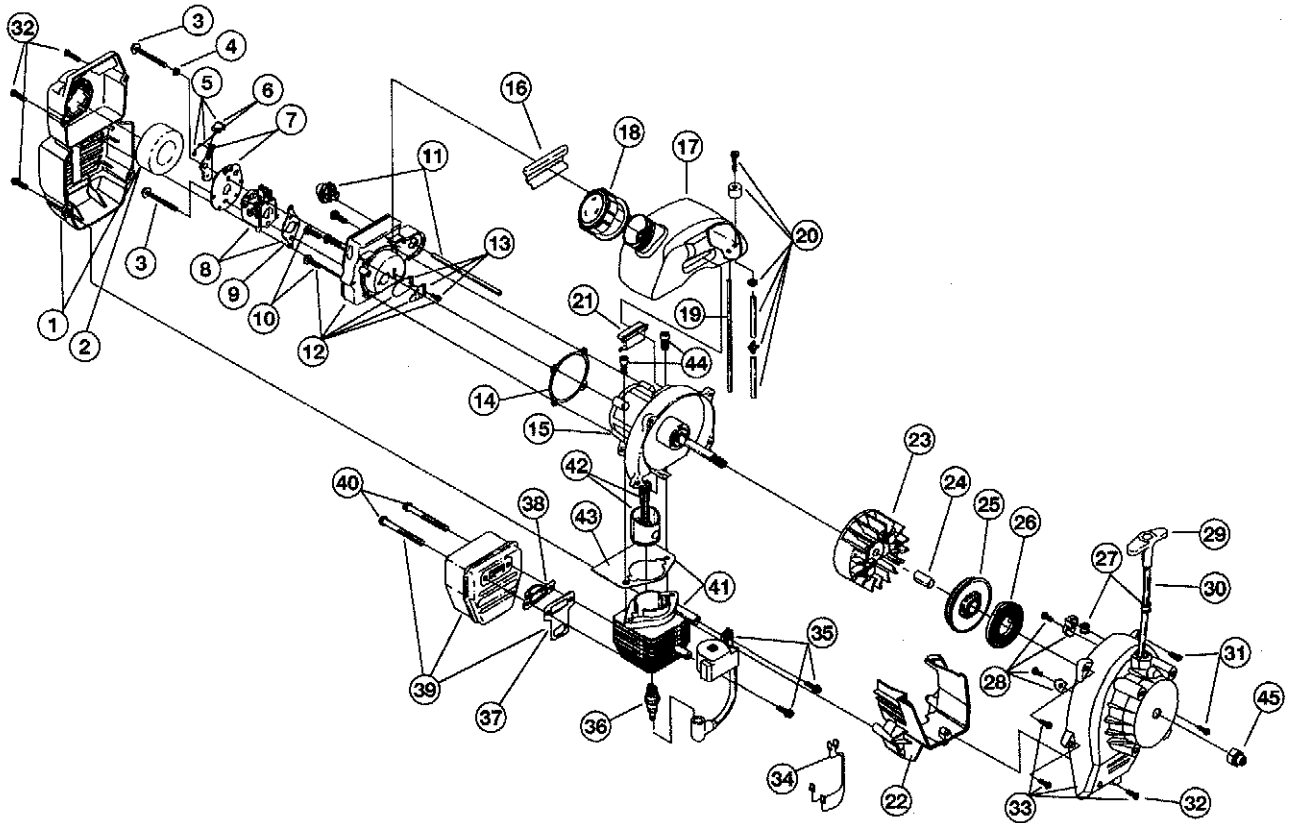

ENGINE PARTS - MODEL RGBV3100 2-CYCLE GAS MULCHING BLOWER VACUUM

PPN- 41ASGBPG034

Item	Part No.	Description	Item	Part No.	Description
1	791-182059	Air Cleaner/Muffler Cover Assembly (includes 2 & 32)	27	791-611061	Rope Guide
2	791-180350B	Air Cleaner Filter	28	791-180930	Pulley Retainer Assembly
3	791-180351	Carburetor Mounting Screw	29	791-181079	Pull Handle
4	791-180226	Wavey Washer	30	791-613103	Rope
5	791-182061	Choke Lever Assembly (includes 6)	31	791-181862	Housing Screw
6	791-182070	Choke Knob and Screw	32	791-181345	Cover Screw
7	791-182060	Choke Lever and Plate (includes 5)	33	791-181931	Starter Housing Assembly (includes 26-34)
8	753-04320	Carburetor Assembly (includes 9 & 20)	34	791-182402	Wire Lead Assembly
9	791-610675	Carburetor Gasket	35	753-04324	Module Assembly
10	791-181860	Carb Mount Screw	36	791-147095	Spark Plug
11	791-181558	Primer and Hose Assembly	37	791-182065	Exhaust Gasket
12	753-1196	Carb Mount Assembly (includes 10,13 & 14)	38	791-182747	Spark Arrestor Screen
13	791-684451	Reed Assembly	39	791-182066	Muffler Assembly (includes 37, 38 & 40)
14	753-1208	Carburetor Mount Gasket	40	791-147575	Muffler Mounting Bolt Assembly
15	753-04328	Crank Case Service Assembly (includes 10)	41	753-04323	Cylinder Assembly (includes 43 & 44)
16	791-612134	Rear Mounting Pad	42	753-1207	Piston and Rod Assembly
17	753-04310	Fuel Tank Assembly (includes 18-20)	43	753-04182	Cylinder Gasket
18	791-182438	Fuel Cap Assembly	44	791-182723	Cylinder Bolt
19	791-181168	Fuel Return Line	45	791-181524	Crankshaft Extension
20	791-682039	Fuel Line Assembly	*	753-04134	Engine Gasket Kit
21	791-145308	Front Mounting Pad	*	791-180602	O.E.M. Carburetor Repair Kit
22	791-182401	Shroud Extension (includes 32)	*	791-181069	Gasket Diaphragm Repair Kit
23	791-182736	Flywheel Assembly	*	753-1209	Piston Ring
24	791-181525	Spacer	*	753-04322	Short Block Assembly (includes 10, 15, 36, 41-44)
25	753-04232	Recoil Pulley Assembly			
26	791-613102	Recoil Spring			
			*	Items Not Shown