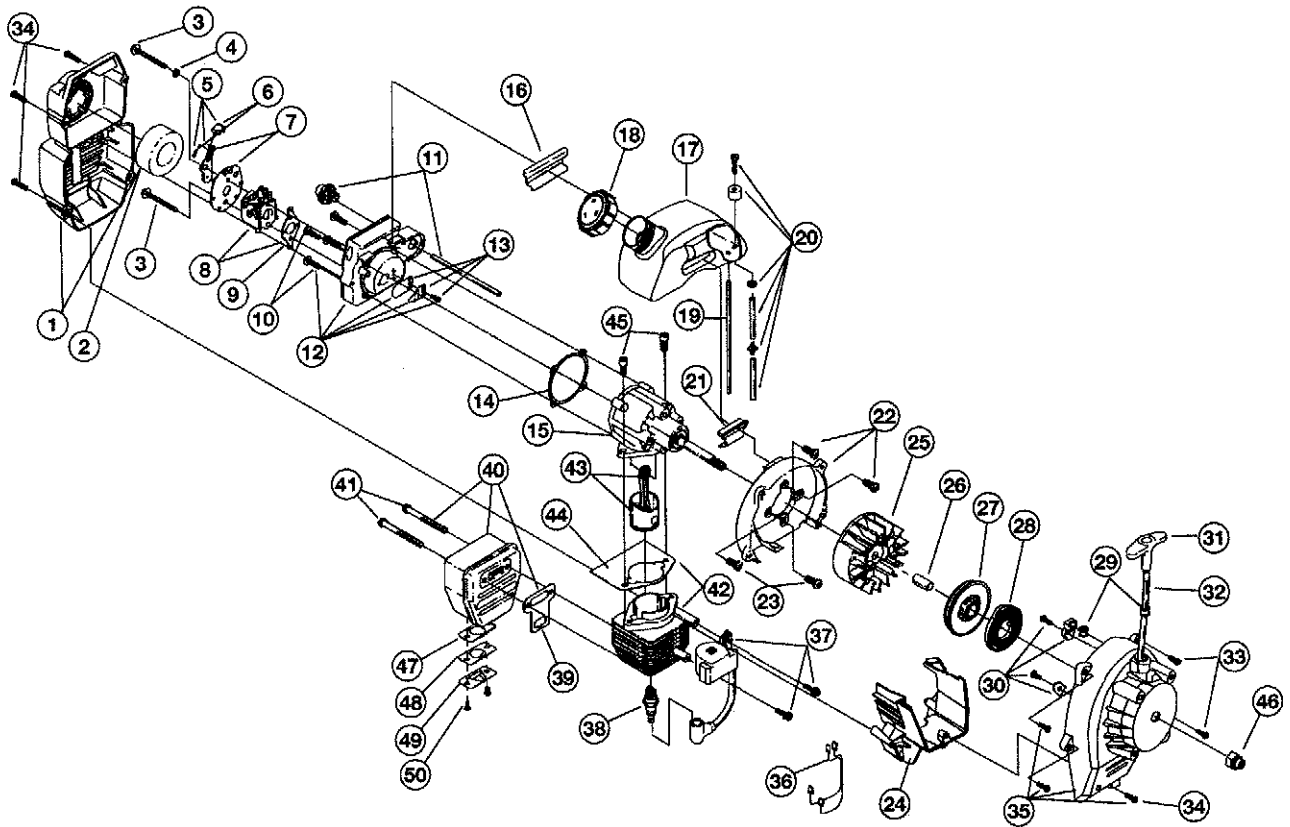

# ENGINE PARTS - MODEL RGBV3100 2-CYCLE GAS MULCHING BLOWER VACUUM

PPN- 41ASGBPG734

Item	Part No.	Description	Item	Part No.	Description
1	753-04105	Air Cleaner/Muffler Cover Assembly (includes 2 & 34)	29	791-611061	Rope Guide
2	791-180350B	Air Cleaner Filter	30	791-180930	Pulley Retainer Assembly
3	791-180351	Carburetor Mounting Screw	31	791-181079	Pull Handle
4	791-180226	Wavey Washer	32	791-613103	Rope
5	791-182061	Choke Lever Assembly (includes 6)	33	791-181862	Housing Screw
6	791-182070	Choke Knob and Screw	34	791-181345	Cover Screw
7	791-182060	Choke Lever and Plate (includes 5)	35	791-181931	Starter Housing Assembly (includes 28-34)
8	753-04255	Carburetor Assembly (Includes 9 & 20)	36	791-182402	Wire Lead Assembly
9	791-610675	Carburetor Gasket	37	753-04109	Module Assembly
10	791-181860	Carb Mount Screw	38	791-147095	Spark Plug
11	791-181558	Primer and Hose Assembly	39	791-182065	Exhaust Gasket
12	753-1196	Carb Mount Assembly (includes 10 & 14)	40	753-04110	Muffler Assembly (includes 39, 41 & 47-50)
13	791-684451	Reed Assembly	41	791-147575	Muffler Mounting Bolts
14	753-1208	Carburetor Mount Gasket	42	753-04111	Cylinder Assembly (includes 44 & 45)
15	753-04328	Crank Case Service Assembly (includes 10 & 23)	43	753-1207	Piston and Rod Assembly
16	791-612134	Rear Mounting Pad	44	753-04182	Cylinder Gasket
17	753-04310	Fuel Tank Assembly (includes 18-20)	45	791-182723	Cylinder Bolt
18	791-182438	Fuel Cap Assembly	46	791-181524	Crankshaft Extension
19	791-181168	Fuel Return Line	47	753-04121	Spark Arrestor
20	791-682039	Fuel Line Assembly	48	753-04122	Spark Arrestor Plate
21	791-145308	Front Mounting Pad	49	753-04123	Spark Arrestor Hood
22	791-153520	Shroud Assembly	50	753-04124	Spark Arrestor Screws
23	791-181861	Shroud Screw	*	791-182067	Engine Gasket Kit
24	791-182401	Shroud Extension (includes 34)	*	791-181069	O.E.M. Carburetor Repair Kit (Zama)
25	791-182736	Flywheel Assembly	*	791-180091	Gasket Diaphragm Repair Kit (Zama)
26	791-181525	Spacer	*	753-1209	Piston Ring
27	753-04232	Recoil Pulley Assembly	*	753-04181	Short Block Assembly (includes 10, 15, 23, 38, 42 - 45)
28	791-613102	Recoil Spring			