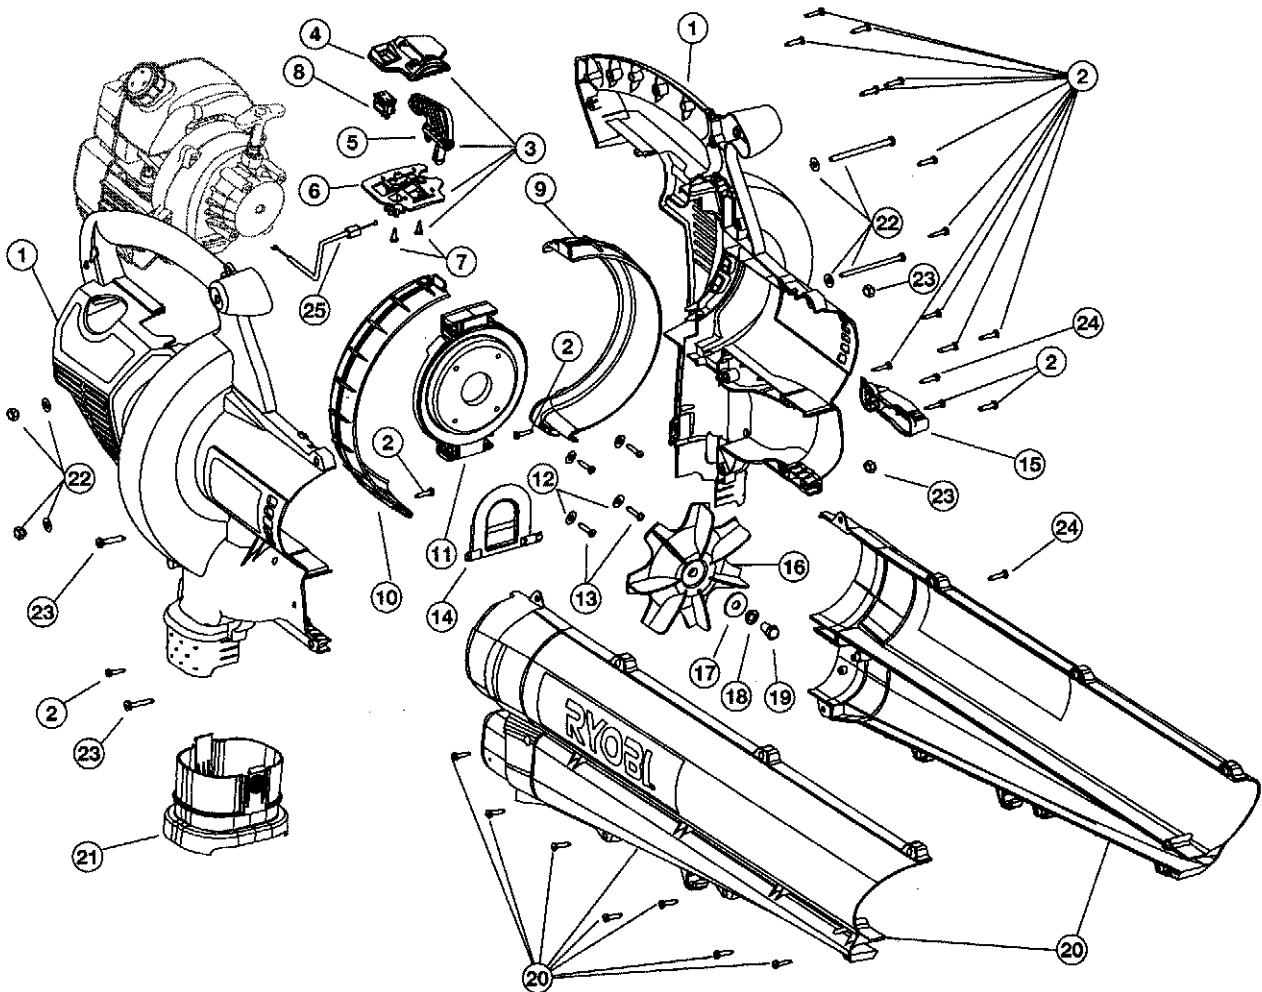

HOUSING PARTS - MODEL RGBV3100

2-CYCLE GAS MULCHING BLOWER VACUUM

PPN- 41ASGBPG734

Item	Part No.	Description	Item	Part No.	Description
1	753-04138	Engine Cover Assembly (includes 2)	16	791-147353	Impeller Blade
2	791-181345	Cover Screw	17	791-182412	Washer
3	791-182419	Throttle Control Assembly (includes 4-8)	18	791-182413	Lock Washer
4	791-182420	Upper Throttle Control Plate	19	791-182414	Bolt
5	791-00048	Throttle Control Lever	20	791-182415	Blower/Vac Tube Assembly (includes 2)
6	791-182422	Lower Throttle Control Plate	21	791-182417	Vacumm Bag Adapter
7	791-182423	Screw, Plastic	22	791-182424	Mounting Plate Hardware
8	791-182405	Rocker Switch Assembly	23	791-182425	Blower/Vac Tube Mounting Hardware
9	753-04140	Left Side Liner	24	791-181482	Screw
10	753-04139	Right Side Liner	25	791-00049	Throttle Cable
11	791-182408	Engine Mounting Plate (includes 12 & 13)	*	791-612930	Cable Tie
12	791-182409	Washer	*	753-04143	Vacuum Bag Assembly (includes 21, Vacuum Bag & Cable Tie)
13	791-181903	Screw	*	753-04325	Patio Head
14	791-182410	Mode Control Flapper			
15	791-182411	Mode Control Lever (includes 24)			

* Items Not Shown