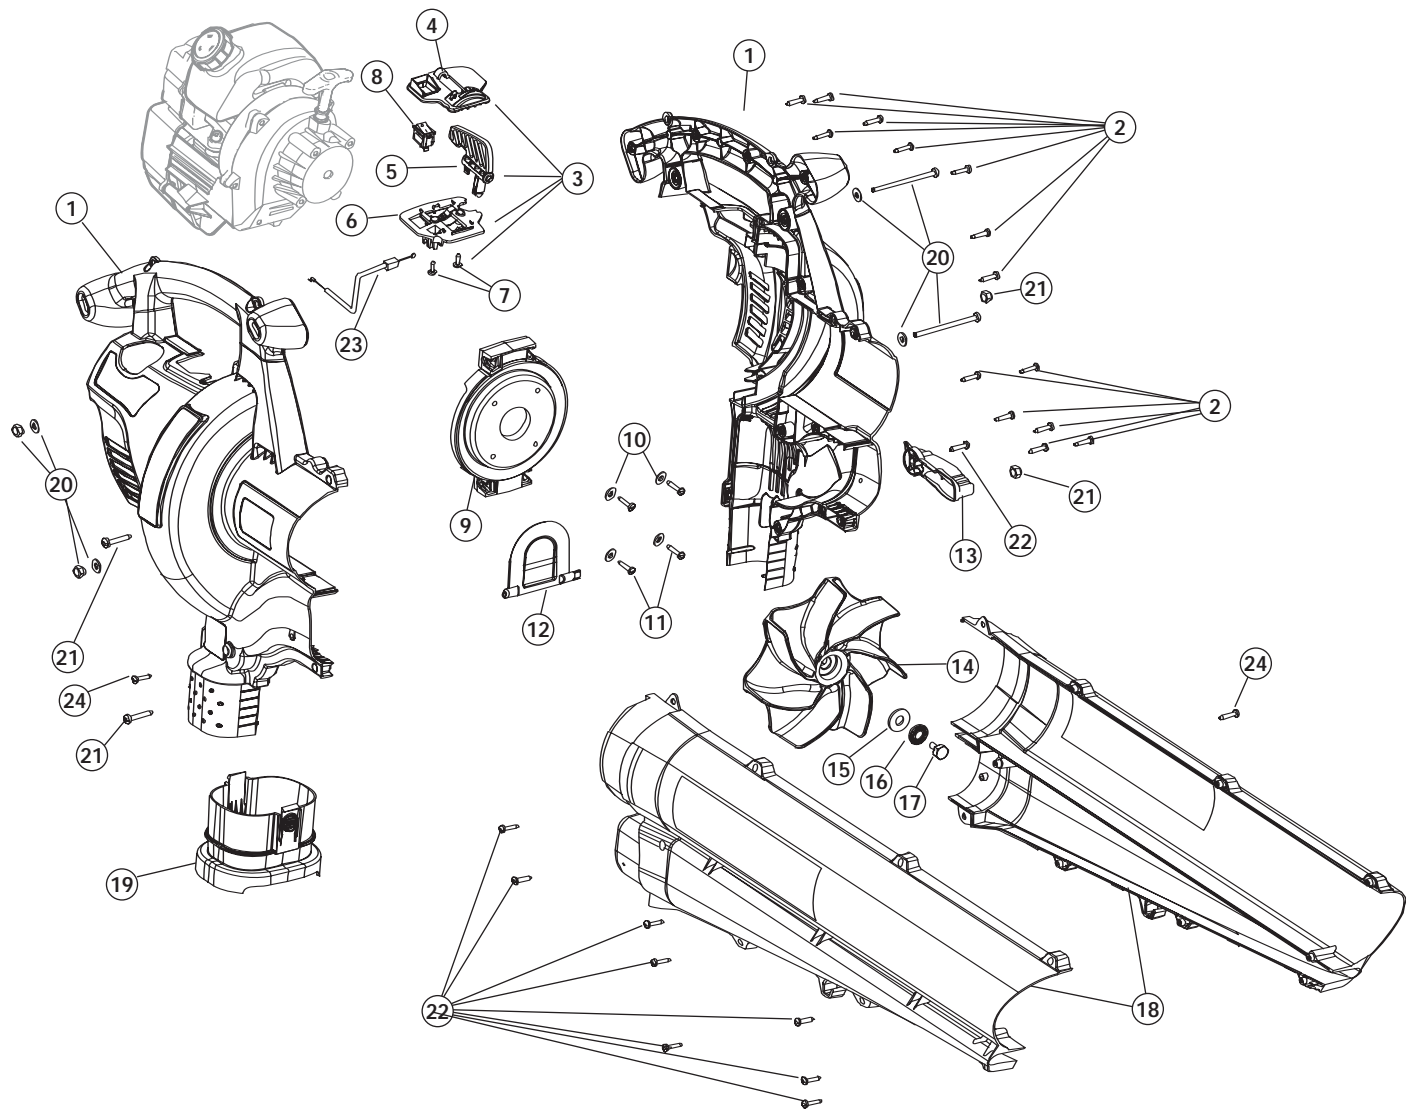

HOUSING PARTS - MODEL YMGBV3100

2-CYCLE GAS MULCHING BLOWER VACUUM

PPN- 41ASGBPG901

Item	Part No.	Description
1	753-04753	Engine Cover Assembly (includes 2)
2	753-04595	Cover Screw
3	791-182419	Throttle Control Assembly (includes 4-7)
4	791-182420	Upper Throttle Control Plate
5	791-00048	Throttle Control Lever
6	791-182422	Lower Throttle Control Plate
7	791-182423	Screw, Plastic
8	791-182405	Rocker Switch Assembly
9	753-04483	Engine Mounting Plate (includes 10 & 11)
10	791-182409	Washer
11	791-181903	Screw
12	791-182410	Mode Control Flapper
13	791-00050	Mode Control Lever (includes 22)

Item	Part No.	Description
14	753-04596	Impeller Blade
15	753-04833	Washer
16	753-04834	Lock Washer
17	791-182414	Bolt
18	791-00051	Blower/Vac Tube Assembly (includes 22)
19	791-182417	Vacuum Bag Adapter
20	791-182424	Mounting Plate Hardware
21	791-182425	Blower/Vac Tube Mounting Hardware
22	791-181482	Screw
23	791-00049	Throttle Cable
24	791-181345	Screw
*	791-612930	Cable Tie
*	753-04465	Vacuum Bag Assembly (includes 19, Vacuum Bag & Cable Tie)
*	753-04325	Patio Head

* Items Not Shown