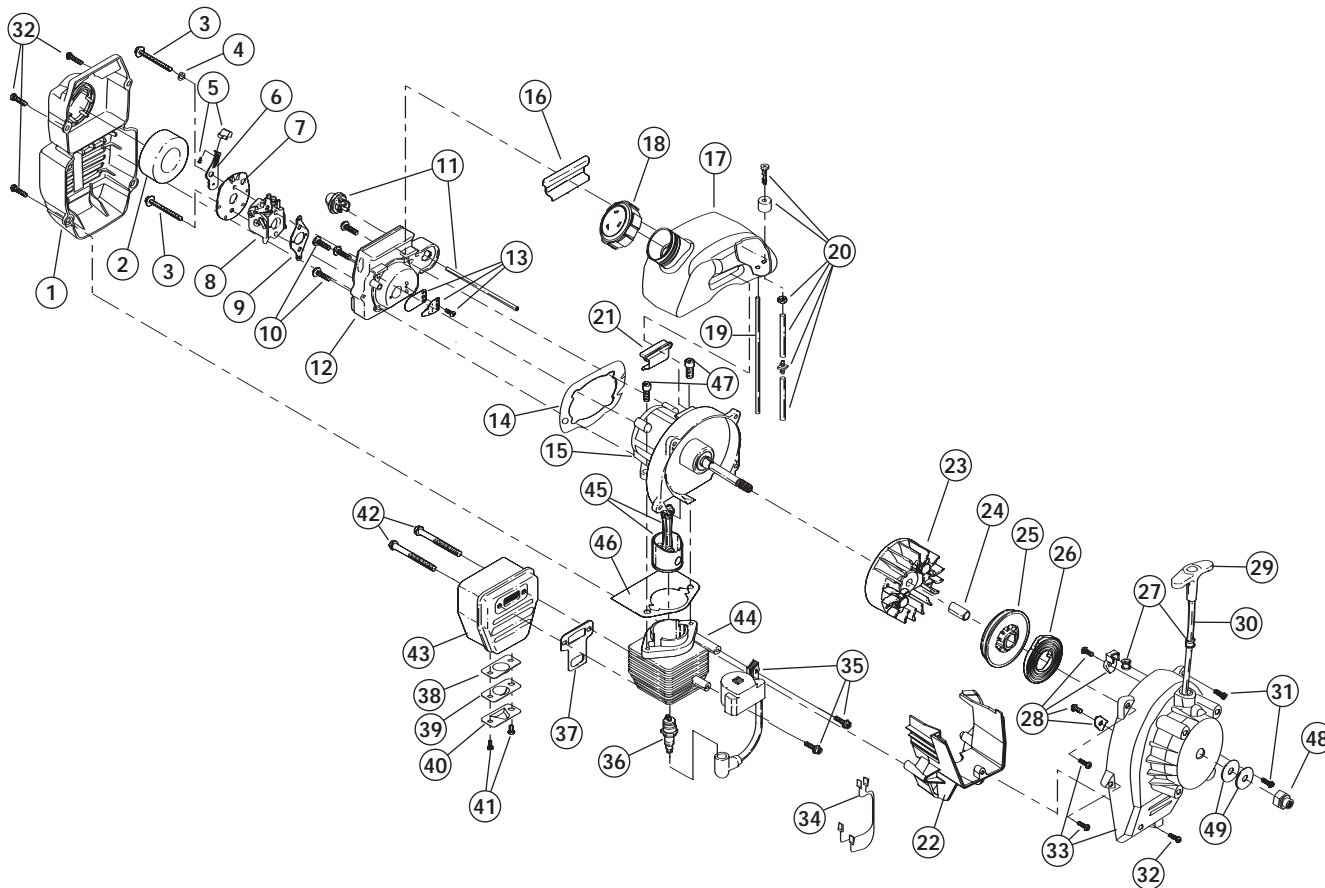

ENGINE PARTS - MODEL YMGBV3100

2-CYCLE GAS MULCHING BLOWER VACUUM

PPN- 41ASBPG901

Item	Part No.	Description
1	753-04511	Air Cleaner/Muffler Cover Assembly (includes 2 & 32)
2	791-180350B	Air Cleaner Filter
3	791-180351	Carburetor Mounting Screw
4	791-180226	Wavey Washer
5	791-182202	Choke Knob and Screw
6	753-04418	Choke Lever Assembly (includes 5)
7	753-04419	Choke Lever and Plate (includes 6)
8	753-04408	Carburetor Assembly (includes 9 & 20)
9	791-610675	Carburetor Gasket
10	791-181860	Carb Mount Screw
11	791-683974B	Primer and Hose Assembly
12	753-1196	Carb Mount Assembly (includes 10,13 & 14)
13	791-684451	Reed Assembly
14	753-1208	Carburetor Mount Gasket
15	753-04328	Crank Case Service Assembly (includes 10)
16	791-612134	Rear Mounting Pad
17	753-04310	Fuel Tank Assembly (includes 18-20)
18	753-1187	Fuel Cap Assembly
19	791-181086	Fuel Return Line
20	791-682039	Fuel Line Assembly
21	791-145308	Front Mounting Pad
22	791-182401	Shroud Extension (includes 32)
23	791-182736	Flywheel Assembly
24	753-04481	Spacer
25	753-1199	Recoil Pulley
26	791-613102	Recoil Spring
27	791-611061	Rope Guide
28	791-180930	Pulley Retainer Assembly

Item	Part No.	Description
29	791-181079	Pull Handle
30	791-613103	Rope
31	791-181862	Housing Screw
32	791-181345	Cover Screw
33	791-181931	Starter Housing Assembly (includes 25-32)
34	791-182402	Wire Lead Assembly
35	753-04336	Module Assembly
36	791-610311B	Spark Plug
37	753-04619	Exhaust Gasket
38	753-04689	Spark Arrestor Screen
39	753-04690	Exhaust Hood Diverter
40	753-04691	Hood
41	791-145569	Screw
42	753-04620	Muffler Mounting Bolt Assembly
43	753-04618	Muffler Assembly (includes 37-42)
44	753-04323	Cylinder Assembly (includes 46 & 47)
45	753-04367	Piston and Rod Assembly
46	753-1197	Cylinder Gasket
47	791-182723	Cylinder Bolt
48	791-181524	Crankshaft Extension
49	791-182368	Washer
*	753-1209	Piston Ring
*	753-04395	Short Block Assembly (includes 10, 15, 36, 44-47)