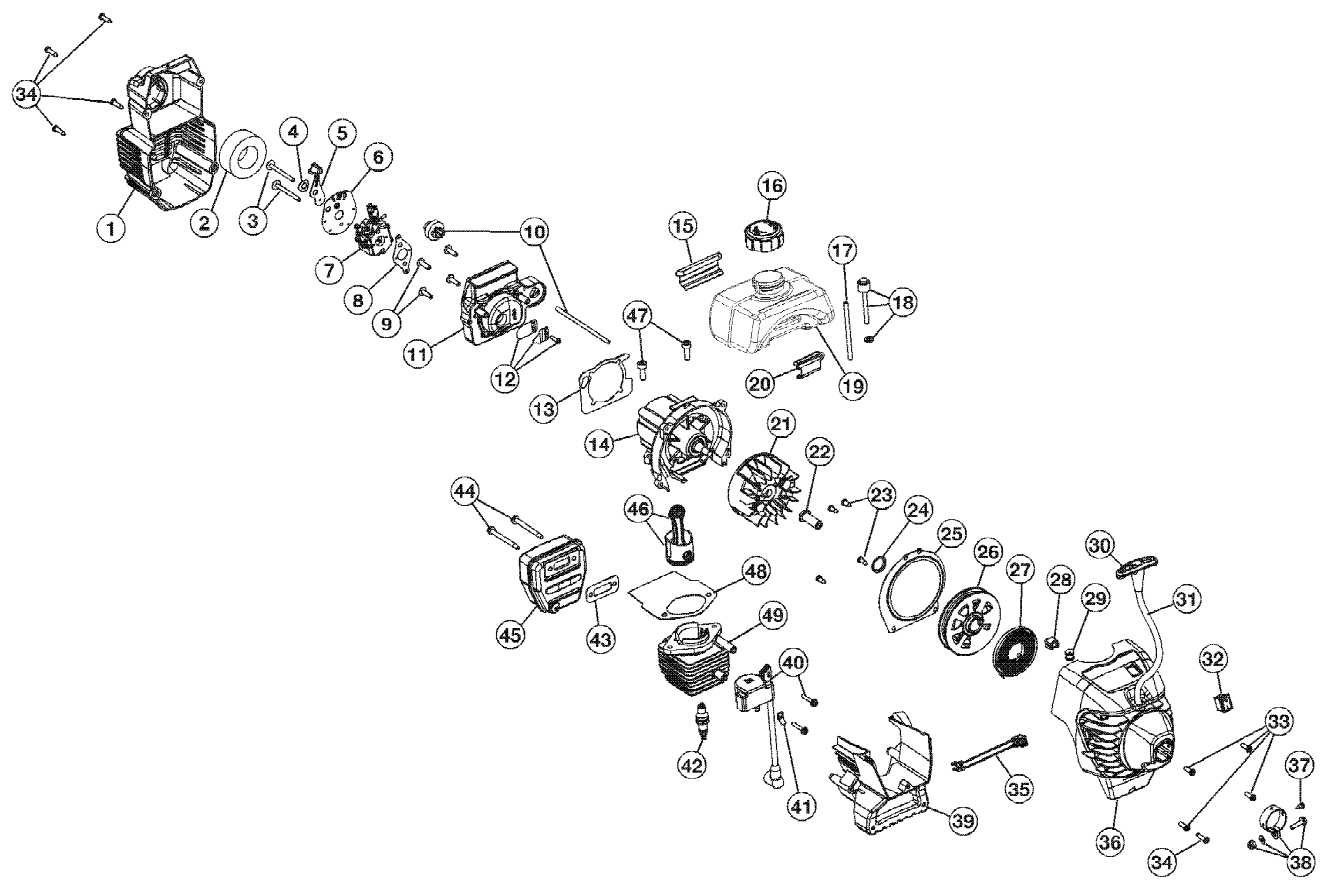

Ref #	Part Number	Qty	S/P/F	Description
1	791-610314	1		Throttle Trigger Spring
2	791-180975	1	S	Throttle Trigger
3	753-04927	1	/P	Throttle Housing Assembly (includes 1 & 2)
4	753-04901	1	/P	Throttle Cable
5	753-04280	1	/P	Flexible Drive Shaft
6	753-04921	1		Drive Shaft Housing (includes 13)
7	791-153064	1	/P	D-Handle Assembly (includes 8)
8	791-153317	1	S	D-Handle Hardware
9	753-04282	1		Guard Mounting Hardware
10	753-04283	1		Guard (includes 11)
11	791-180553	1		Blade Assembly
12	753-04284	1		Outer Reel (includes 13)
13	791-610660	1		Retainer
14	791-610317B	1	/P	Spring
15	753-1155	1	/P	Inner Reel
16	791-153066B	1	/P	Bump Knob
	791-153577B	1	/P	Inner Reel & Line (NOT SHOWN)

Ref #	Part Number	Qty	S/P/F	Description
	753-04826	1		Short Block Assembly (includes 14, 42 & 46-49) (NOT SHOWN)