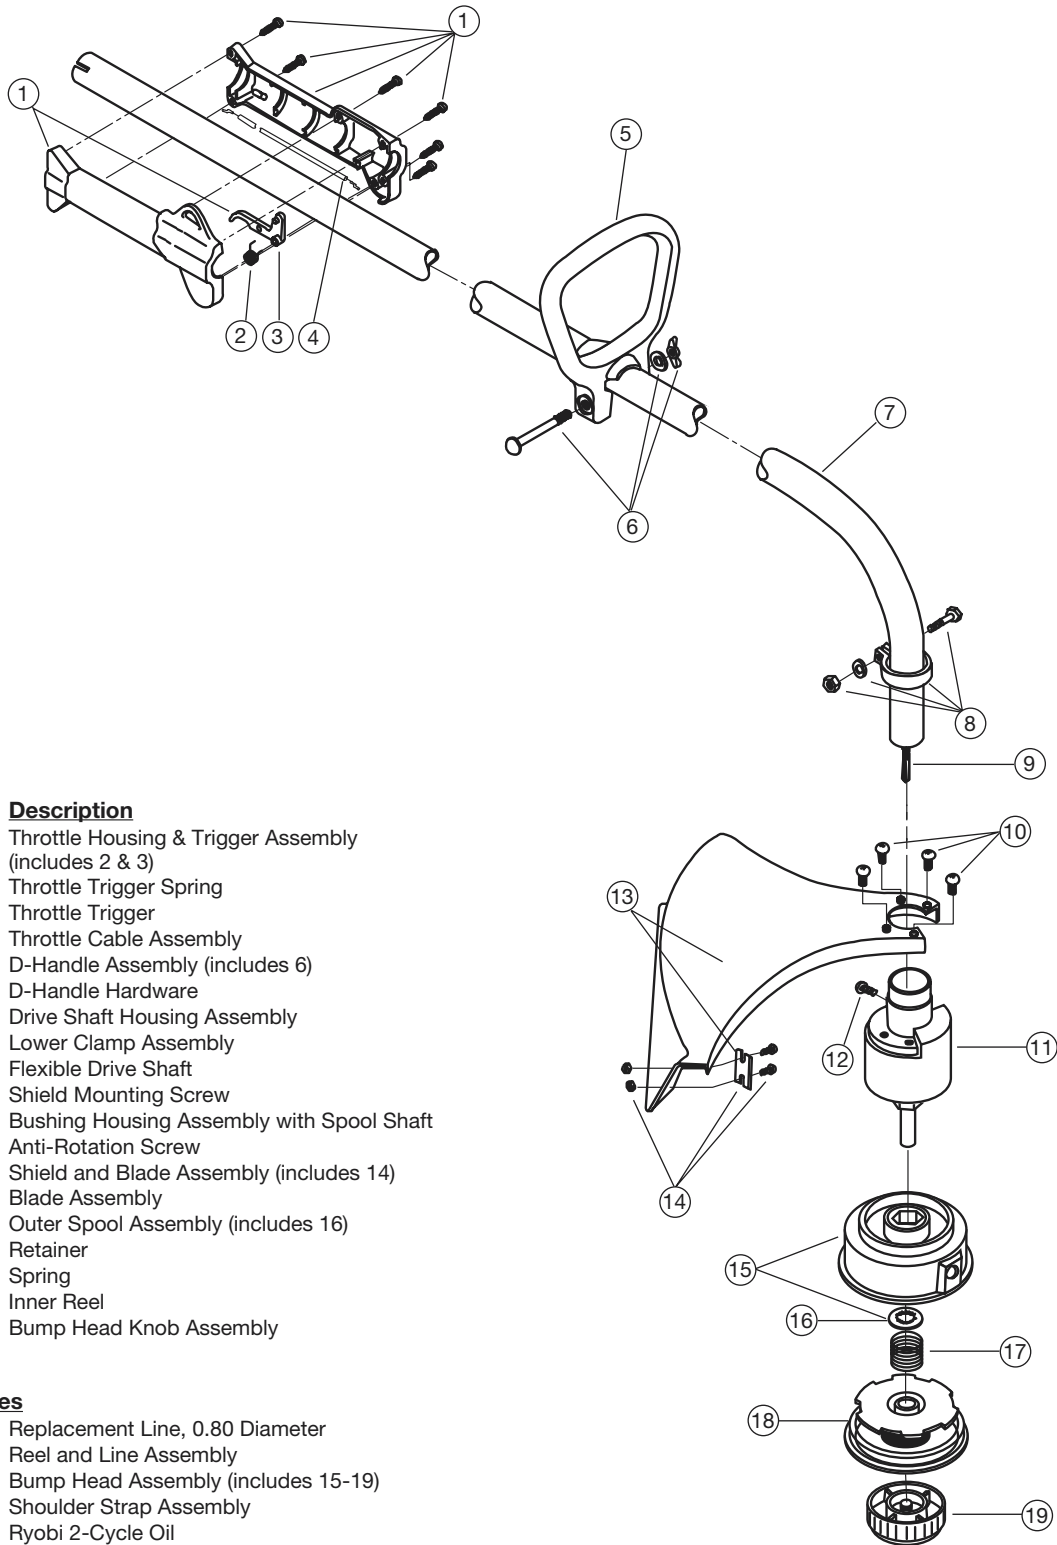

BOOM AND TRIMMER PARTS - MODEL 700r

2-CYCLE GAS TRIMMER

PPN- 41BD700G034

Item	Part No.	Description
1	791-182093	Throttle Housing & Trigger Assembly (includes 2 & 3)
2	791-610314	Throttle Trigger Spring
3	791-180975	Throttle Trigger
4	791-182068	Throttle Cable Assembly
5	791-153064	D-Handle Assembly (includes 6)
6	791-181587	D-Handle Hardware
7	791-181893	Drive Shaft Housing Assembly
8	791-153597	Lower Clamp Assembly
9	753-04280	Flexible Drive Shaft
10	791-180531	Shield Mounting Screw
11	791-181784	Bushing Housing Assembly with Spool Shaft
12	791-145569	Anti-Rotation Screw
13	791-683274	Shield and Blade Assembly (includes 14)
14	791-682061	Blade Assembly
15	791-153619	Outer Spool Assembly (includes 16)
16	791-610660	Retainer
17	791-610317	Spring
18	791-610318	Inner Reel
19	791-153066	Bump Head Knob Assembly

Optional Accessories

- * 791-610375 Replacement Line, 0.80 Diameter
- * 791-153577 Reel and Line Assembly
- * 791-180897 Bump Head Assembly (includes 15-19)
- * 791-682075 Shoulder Strap Assembly
- * 791-147543 Ryobi 2-Cycle Oil

* Items Not Shown