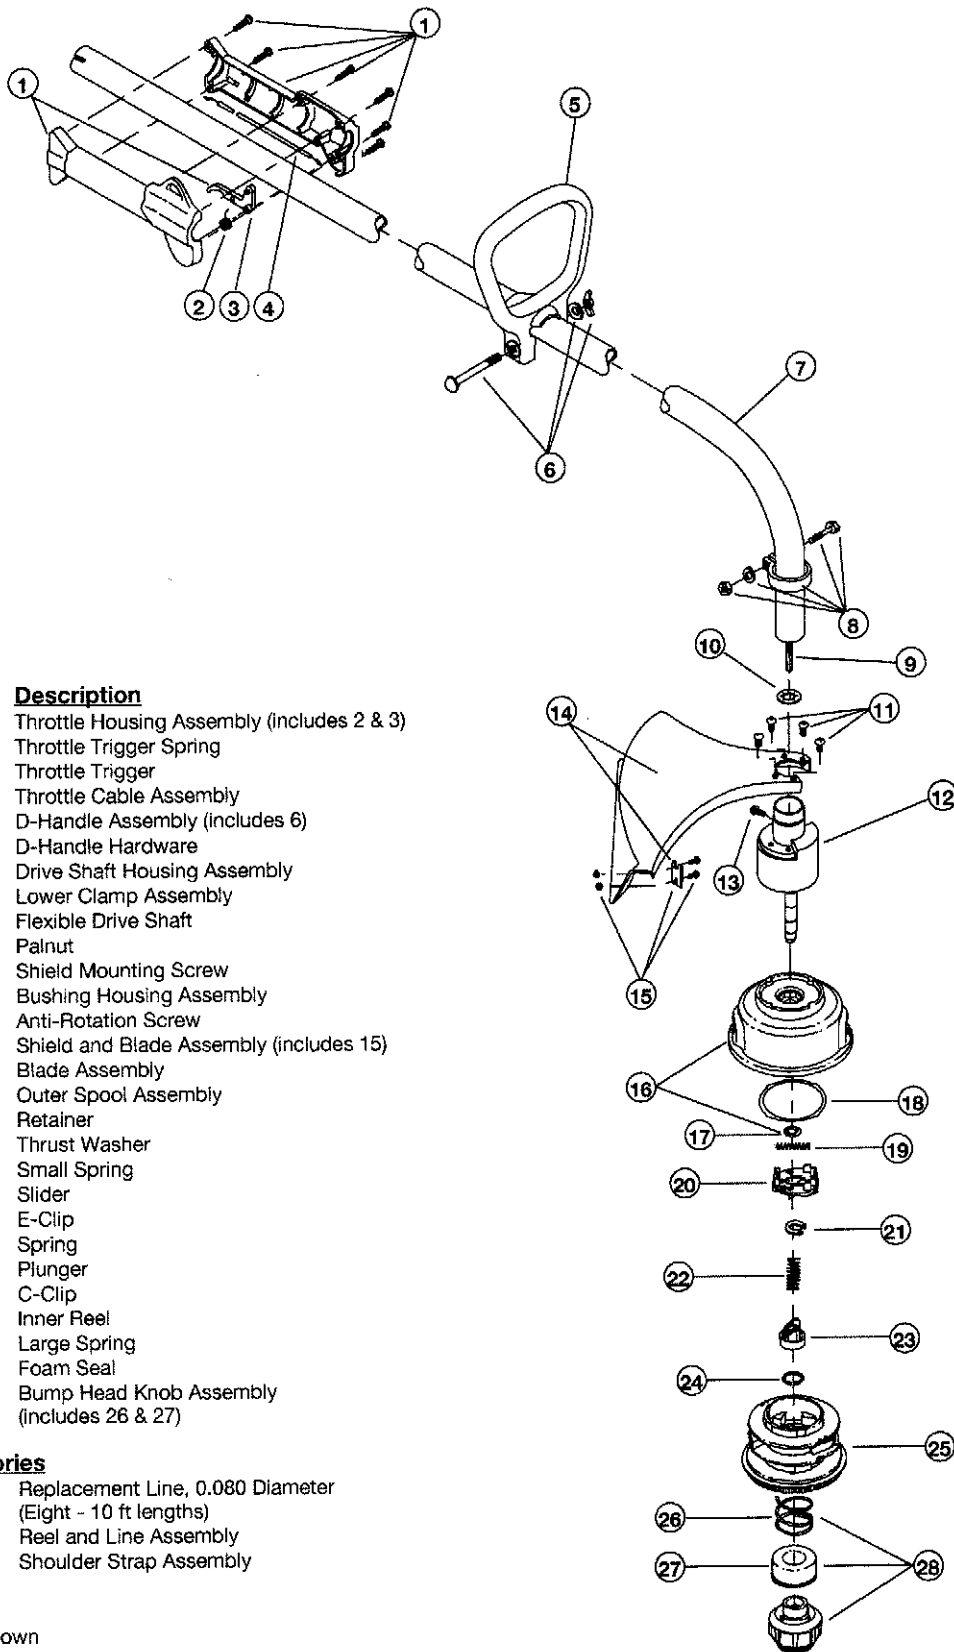

BOOM AND TRIMMER PARTS - MODEL 705r

2-CYCLE GAS TRIMMER

PPN 4IBD705G034

Item	Part No.	Description
1	791-182808	Throttle Housing Assembly (includes 2 & 3)
2	791-610314	Throttle Trigger Spring
3	791-182785	Throttle Trigger
4	791-182068	Throttle Cable Assembly
5	791-153064	D-Handle Assembly (includes 6)
6	791-153317	D-Handle Hardware
7	791-181555	Drive Shaft Housing Assembly
8	791-153597	Lower Clamp Assembly
9	791-181608	Flexible Drive Shaft
10	791-181560	Palmnut
11	791-180531	Shield Mounting Screw
12	791-181857	Bushing Housing Assembly
13	791-145569	Anti-Rotation Screw
14	791-683274	Shield and Blade Assembly (includes 15)
15	791-682061	Blade Assembly
16	791-181457	Outer Spool Assembly
17	791-181458	Retainer
18	791-181561	Thrust Washer
19	791-181459	Small Spring
20	791-181461	Slider
21	791-181532	E-Clip
22	791-181531	Spring
23	791-181462	Plunger
24	791-181463	C-Clip
25	791-181464	Inner Reel
26	791-181465	Large Spring
27	791-181467	Foam Seal
28	791-181468	Bump Head Knob Assembly (includes 26 & 27)