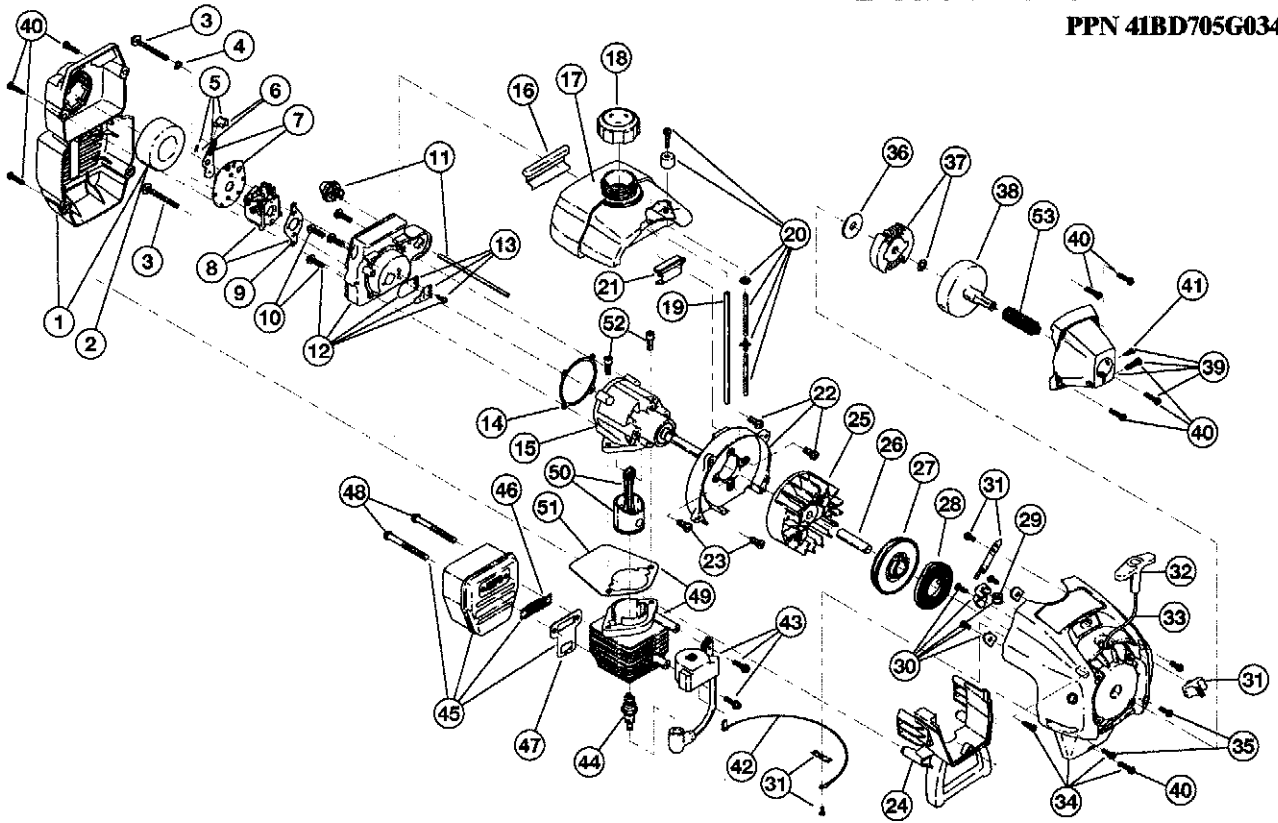

ENGINE PARTS - MODEL 705r

2-CYCLE GAS TRIMMER

PPN 41BD705G034

Item	Part No.	Description	Item	Part No.	Description
1	791-182059	Air Cleaner/Muffler Cover Assembly (includes 2 & 41)	33	791-613103	Rope
2	791-180350	Air Cleaner Filter	34	791-181443	Starter Housing Assembly (includes 27-33, 35 & 42)
3	791-182385	Carburetor Mounting Screw Assembly	35	791-181862	Housing Screw
4	791-180226	Wavey Washer	36	791-182368	Clutch Washer
5	791-182061	Choke Lever Assembly (includes 6)	37	791-181445	Clutch Rotor Assembly
6	791-182070	Choke Knob and Screw	38	791-153592	Clutch Drum Assembly
7	791-182060	Choke Lever and Plate (includes 5)	39	791-182797	Clutch Cover Assembly (includes 40-41)
8	753-04106	Carburetor Assembly (includes 9 & 21)	40	791-181345	Screw
9	791-610675	Carburetor Gasket	41	791-182519	Anit-Rotation Screw
10	791-181860	Carb Mount Screw	42	791-180036	Wire Lead
11	791-181558	Primer and Hose Assembly	43	791-181937	Module Assembly
12	753-1196	Carb Mount Assembly (includes 10, 13 & 14)	44	791-610311	Spark Plug
13	791-684451	Reed Assembly	45	791-182066	Muffler Assembly (includes 46-48)
14	753-1208	Carburetor Mount Gasket	46	791-182747	Spark Arrestor Screen
15	753-04129	Crankcase Service Assembly (includes 23)	47	753-04159	Exhaust Gasket
16	791-612134	Rear Mounting Pad	48	791-147575	Muffler Mounting Bolt Assembly
17	753-04311	Fuel Tank Assembly (includes 19-21)	49	753-1206	Cylinder Assembly (includes 51 & 52)
18	791-182438	Fuel Cap Assembly	50	753-1207	Piston and Rod Assembly
19	791-181168	Fuel Return Line	51	753-1197	Cylinder Gasket
20	753-04257	Fuel Line Assembly	52	791-182723	Cylinder Bolt
21	791-145308	Front Mounting Pad	53	791-612468	Spring
22	791-153520	Shroud Assembly	*	753-04134	Engine Gasket Kit
23	791-181861	Shroud Screw	*	791-180602	O.E.M. Carburetor Repair Kit
24	791-182064	Shroud Extension and Stand	*	791-181873	Gasket Diaphragm Repair Kit
25	791-182736	Flywheel Assembly	*	753-1209	Piston Ring
26	791-181065	Spacer	*	753-1210	Short Block Assembly (includes 10, 15, 23, 45, 49-52)
27	791-180535	Recoil Pulley Assembly	*	791-181599	Clutch Springs (Qty. 2)
28	791-613102	Recoil Spring			
29	791-611061	Rope Guide			
30	791-181441	Pulley Retainer Assembly			
31	791-181442	Switch Assembly (includes 43)			
32	791-181079	Pull Handle			
			*	Items Not Shown