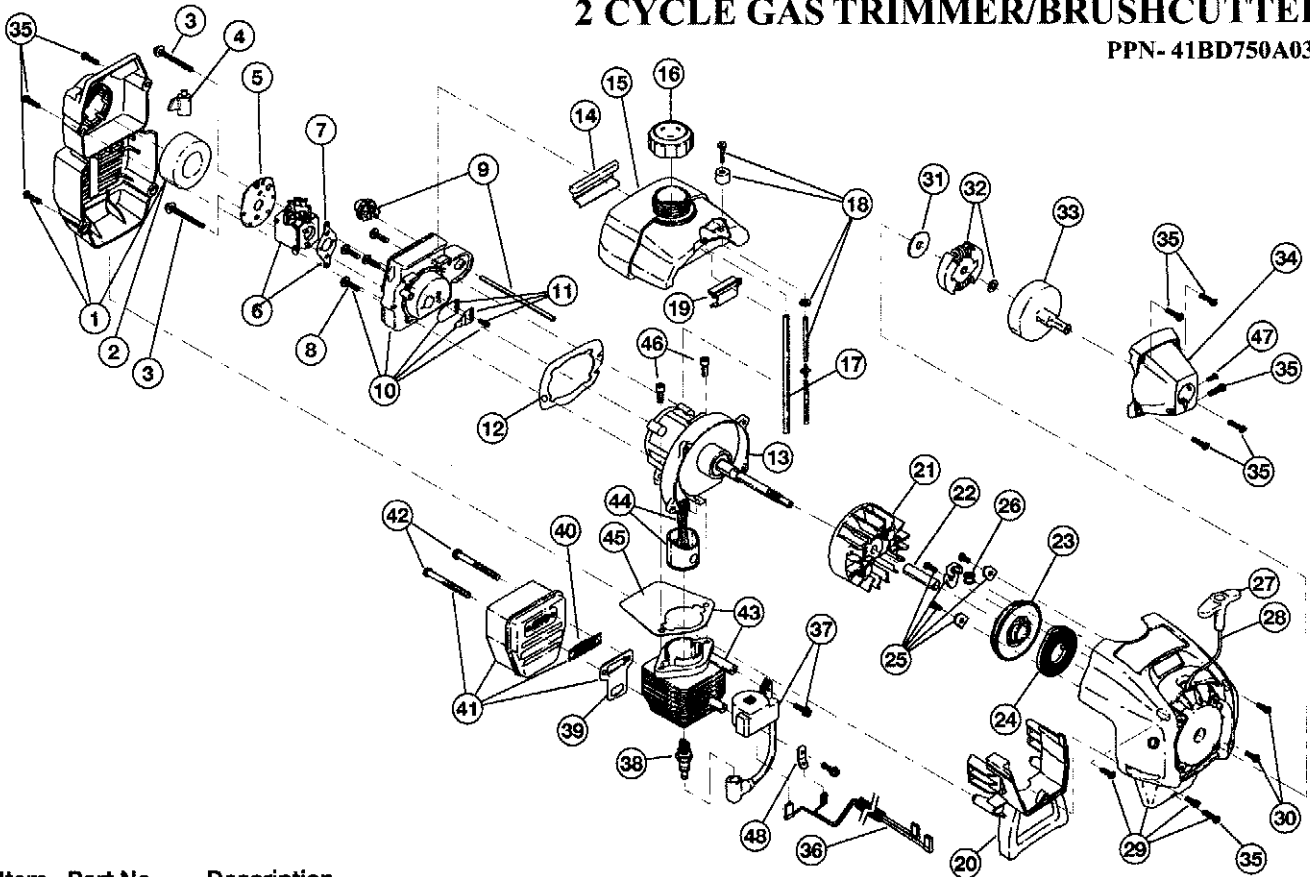

# ENGINE PARTS - MODEL 750r 2 CYCLE GAS TRIMMER/BUSHCUTTER

PPN- 41BD750A034

Item	Part No.	Description
1	753-1192	Carburetor/Air Cleaner Cover Assembly (includes 2 & 35)
2	791-180350	Air Cleaner Filter
3	791-180351	Carburetor Mounting Screw Assembly
4	753-04227	Choke Lever
5	753-1194	Plate
6	753-04331	Carburetor Assembly (includes 7 & 17)
7	791-610675	Carburetor Gasket
8	791-181860	Carb Mount Screw
9	791-181558	Primer and Hose Assembly
10	753-1196	Carb Mount Assembly (includes 8 & 11)
11	791-684451	Reed Assembly
12	753-1208	Carburetor Mount Gasket
13	753-04332	Crank Case Service Assembly (includes 23)
14	791-612134	Rear Mounting Pad
15	753-04311	Fuel Tank Assembly (includes 16-18)
16	791-182438	Fuel Cap Assembly
17	791-181168	Fuel Return Line
18	791-682039	Fuel Line Assembly
19	791-145308	Front Mounting Pad
20	791-182064	Shroud Extension and Stand
21	791-182736	Flywheel Assembly
22	791-181065	Spacer
23	753-04232	Recoil Pulley Assembly
24	791-613102	Recoil Spring
25	791-181441	Pulley Retainer Assembly
26	791-611061	Rope Guide
27	791-181079	Pull Handle
28	791-613103	Rope
29	791-181797	Starter Housing Assembly (includes 23-28 & 30)