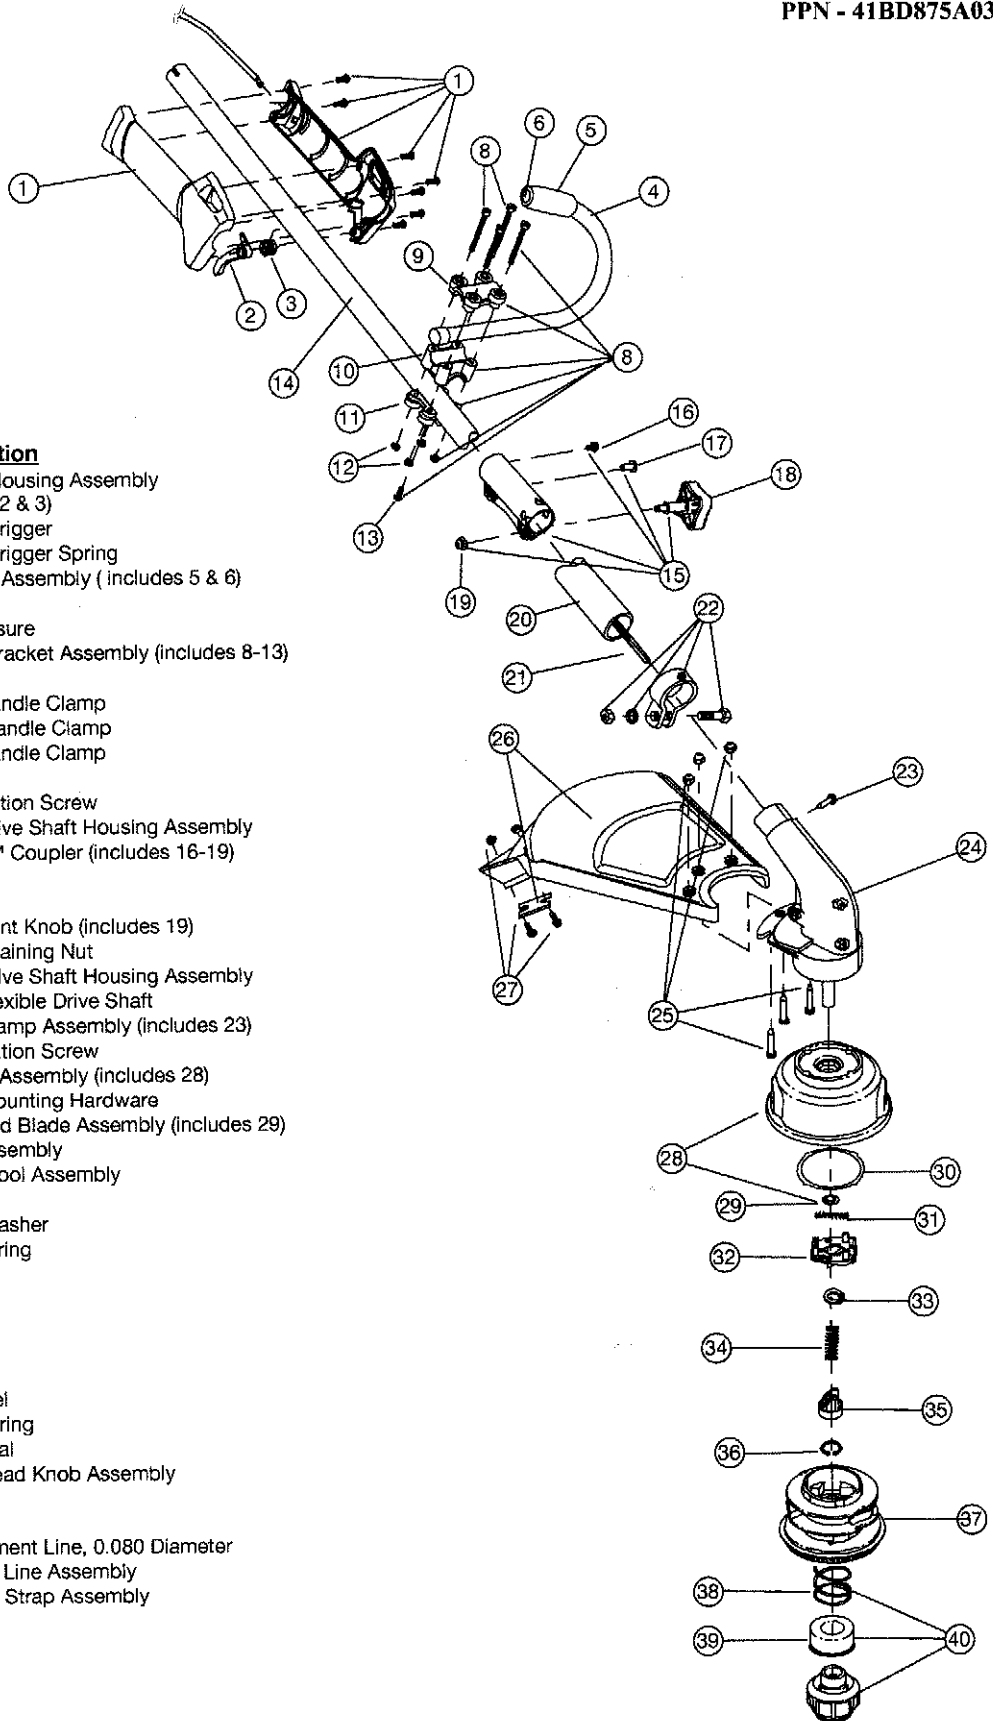

BOOM & TRIMMER PARTS - MODEL 875r

4-CYCLE GAS TRIMMER

PPN - 41BD875A034

Item	Part No.	Description
1	791-182808	Throttle Housing Assembly (includes 2 & 3)
2	791-182385	Throttle Trigger
3	791-610314	Throttle Trigger Spring
4	791-180687	J-Handle Assembly (includes 5 & 6)
5	791-612831	Grip
6	791-612021	Tube Closure
7	791-683295	Handle Bracket Assembly (includes 8-13)
8	791-181811	Screw
9	791-181812	Upper Handle Clamp
10	791-181813	Middle Handle Clamp
11	791-181814	Lower Handle Clamp
12	791-181815	Nut
13	791-145569	Anti-Rotation Screw
14	791-182309	Upper Drive Shaft Housing Assembly
15	791-160511	EZ-Link™ Coupler (includes 16-19)
16	791-182057	Screw
17	791-181617	Bolt
18	791-181618B	Adjustment Knob (includes 19)
19	791-181886	Knob Retaining Nut
20	791-182388	Lower Drive Shaft Housing Assembly
21	791-181852	Lower Flexible Drive Shaft
22	791-153597	Lower Clamp Assembly (includes 23)
23	791-145569	Anti-Rotation Screw
24	791-181470	Gearbox Assembly (includes 28)
25	791-180547	Shield Mounting Hardware
26	791-180548	Shield and Blade Assembly (includes 29)
27	791-180553	Blade Assembly
28	791-181457	Outer Spool Assembly
29	791-181458	Retainer
30	791-181561	Thrust Washer
31	791-181459	Small Spring
32	753-04257	Slider
33	791-181532	E-Clip
34	791-181531	Spring
35	791-181462	Plunger
36	791-181463	C-Clip
37	791-181464	Inner Reel
38	791-181465B	Large Spring
39	791-181467	Foam Seal
40	791-181468B	Bumb Head Knob Assembly

Optional Accessories

- 791-181472 Replacement Line, 0.080 Diameter
- 791-181460 Reel and Line Assembly
- 791-682075B Shoulder Strap Assembly

* Items Not Shown