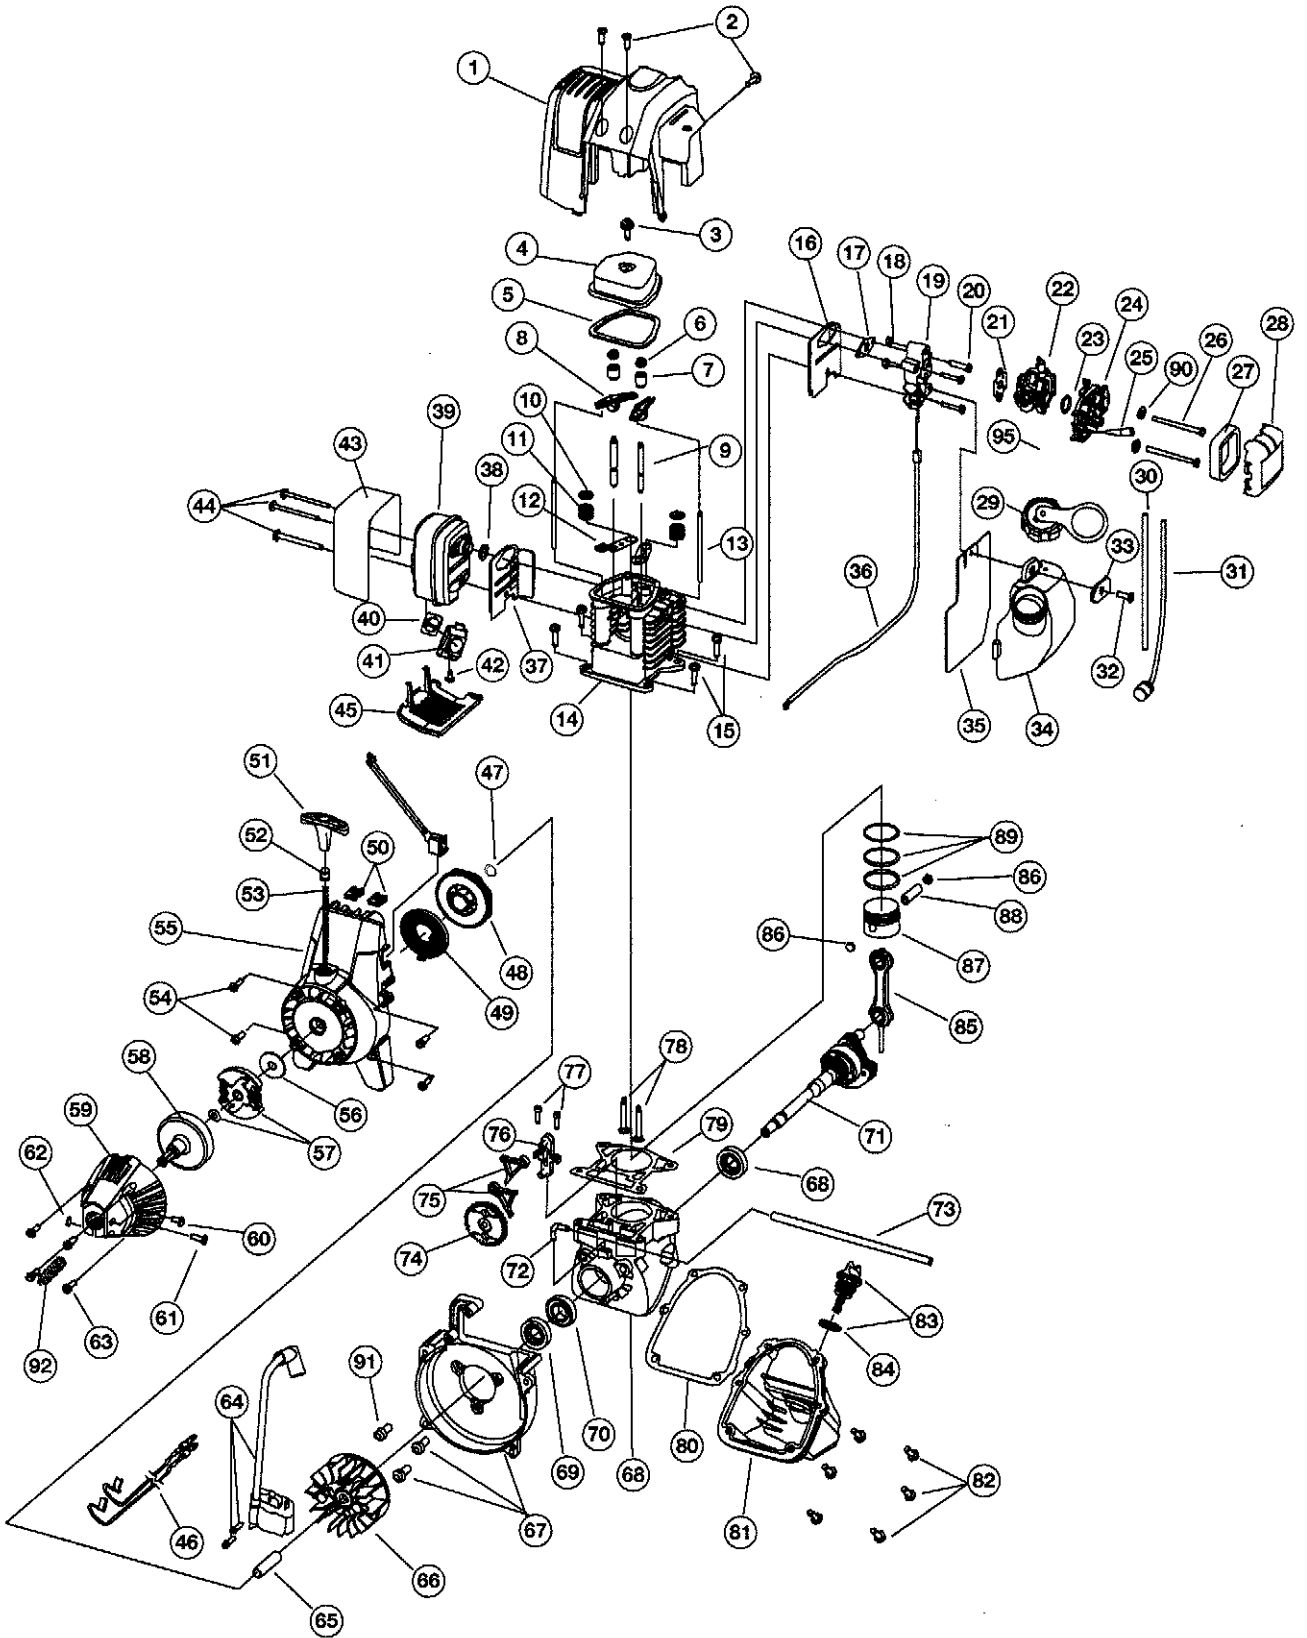

Model Number: 875R

PPN Number: 41BD875A034

This model shows two different carburetors and throttle cables.

According to the factory (10/21/03) either carburetor or throttle cable will work.

The 753 numbers are the new ones with the Z end on the cable.

The 791 numbers are the old ones with a barrel on the end of the cable.

The hook up on the old carburetor is removable by a c-clip and will work with the new cable just as a new carburetor can work with the old cable.

# ENGINE PARTS - MODEL 875r 4-CYCLE GAS TRIMMER

PPN - 41BD875A034

## 4-CYCLE GAS TRIMMER

PPN - 41BD875A034

Item	Part No.	Description
1	791-182808	Throttle Housing Assembly (includes 2 & 3)
2	791-182385	Throttle Trigger
3	791-610314	Throttle Trigger Spring
4	791-180687	J-Handle Assembly (includes 5 & 6)
5	791-612831	Grip
6	791-612021	Tube Closure
7	791-683295	Handle Bracket Assembly (includes 8-13)
8	791-181811	Screw
9	791-181812	Upper Handle Clamp
10	791-181813	Middle Handle Clamp
11	791-181814	Lower Handle Clamp
12	791-181815	Nut
13	791-145569	Anti-Rotation Screw
14	791-182309	Upper Drive Shaft Housing Assembly
15	791-160511	EZ-Link™ Coupler (includes 16-19)
16	791-182057	Screw
17	791-181617	Bolt
18	791-181618B	Adjustment Knob (includes 19)
19	791-181886	Knob Retaining Nut
20	791-182388	Lower Drive Shaft Housing Assembly
21	791-181852	Lower Flexible Drive Shaft
22	791-153597	Lower Clamp Assembly (includes 23)
23	791-145569	Anti-Rotation Screw
24	791-181470	Gearbox Assembly (includes 28)
25	791-180547	Shield Mounting Hardware
26	791-180548	Shield and Blade Assembly (includes 29)
27	791-180553	Blade Assembly
28	791-181457	Outer Spool Assembly
29	791-181458	Retainer
30	791-181561	Thrust Washer
31	791-181459	Small Spring
32	753-04257	Slider
33	791-181532	E-Clip
34	791-181531	Spring
35	791-181462	Plunger
36	791-181463	C-Clip
37	791-181464	Inner Reel
38	791-181465B	Large Spring
39	791-181467	Foam Seal
40	791-181468B	Bumb Head Knob Assembly