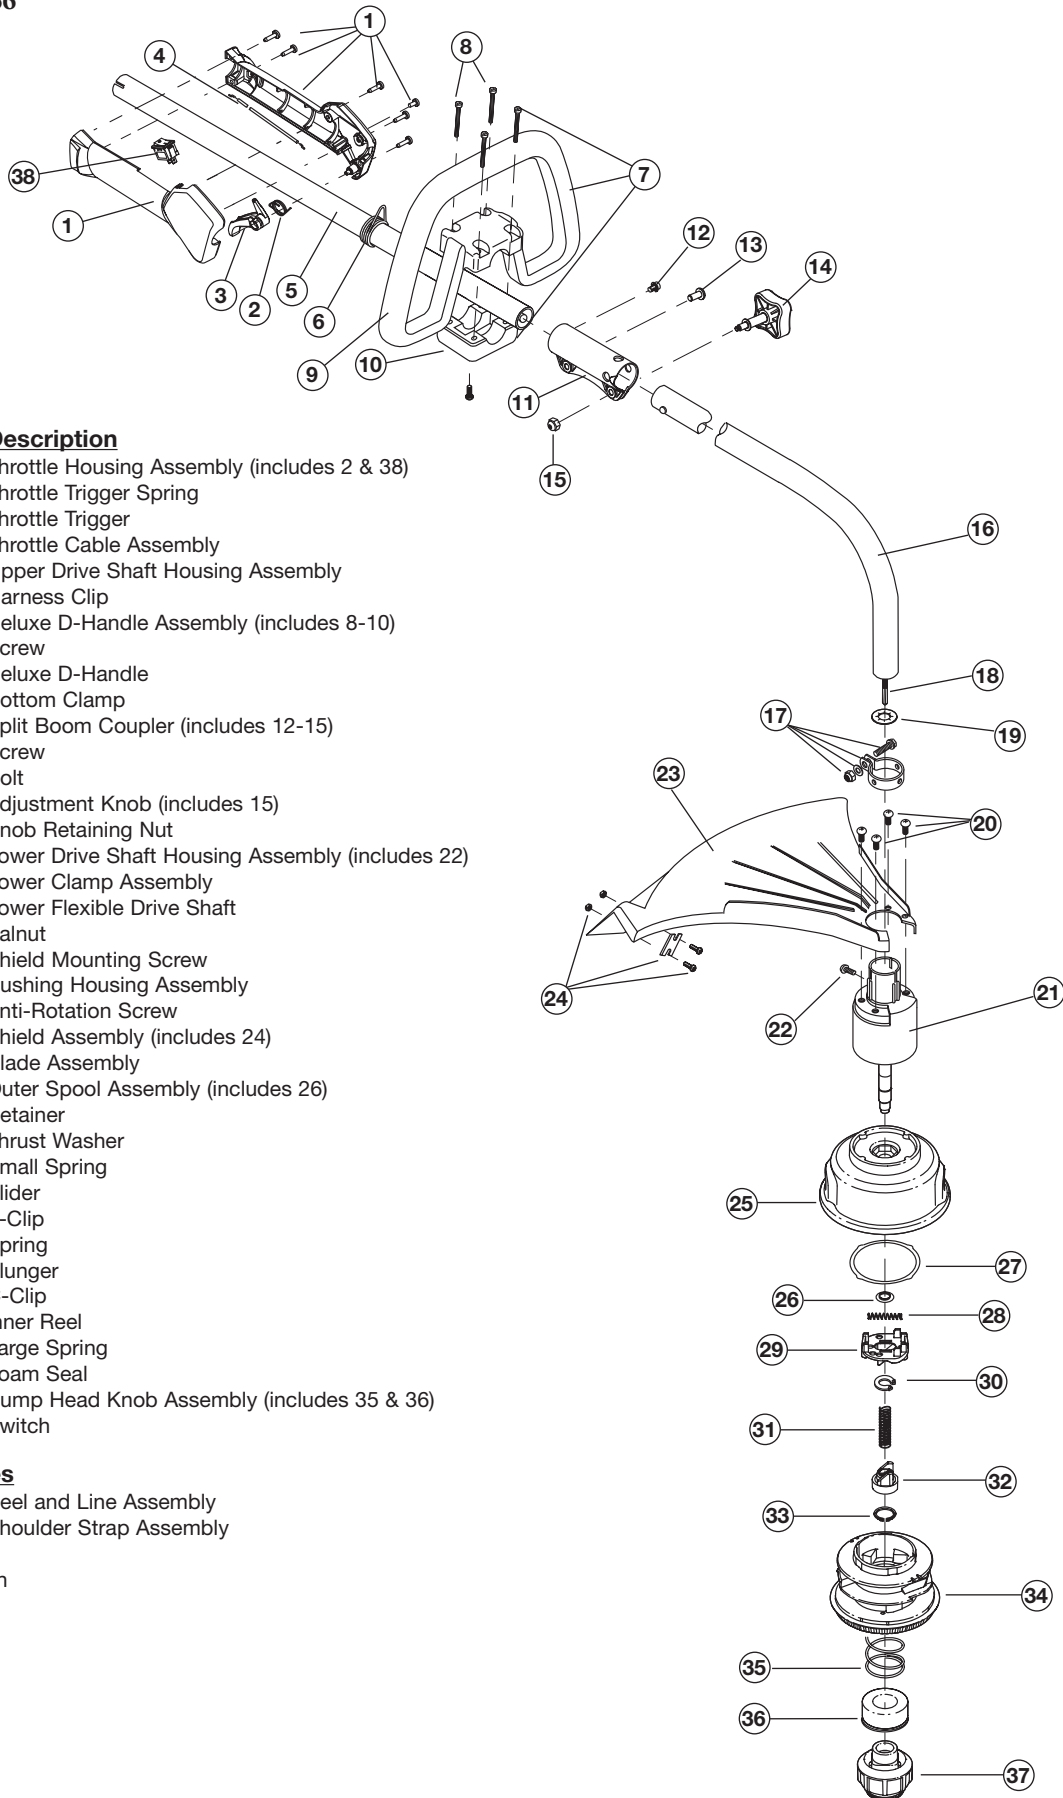

BOOM AND TRIMMER PARTS - MODEL TB25CS

2-CYCLE GAS TRIMMER

PPN - 41BDT25C766

Item	Part No.	Description
1	753-04234	Throttle Housing Assembly (includes 2 & 38)
2	791-182690	Throttle Trigger Spring
3	753-04119	Throttle Trigger
4	791-182877	Throttle Cable Assembly
5	753-04236	Upper Drive Shaft Housing Assembly
6	791-610327	Harness Clip
7	791-180869	Deluxe D-Handle Assembly (includes 8-10)
8	791-181070	Screw
9	791-182167	Deluxe D-Handle
10	791-182168	Bottom Clamp
11	753-1190	Split Boom Coupler (includes 12-15)
12	791-182057	Screw
13	791-181617	Bolt
14	791-181981	Adjustment Knob (includes 15)
15	753-04386	Knob Retaining Nut
16	791-180340	Lower Drive Shaft Housing Assembly (includes 22)
17	791-153597	Lower Clamp Assembly
18	791-181852	Lower Flexible Drive Shaft
19	791-181560	Palnut
20	791-180531	Shield Mounting Screw
21	791-181857	Bushing Housing Assembly
22	791-145569	Anti-Rotation Screw
23	791-181659	Shield Assembly (includes 24)
24	791-181823	Blade Assembly
25	791-181457	Outer Spool Assembly (includes 26)
26	791-181458	Retainer
27	791-181561	Thrust Washer
28	791-181459	Small Spring
29	753-04257	Slider
30	791-181532	E-Clip
31	791-181531	Spring
32	791-181462	Plunger
33	791-181463	C-Clip
34	791-181464	Inner Reel
35	791-181465B	Large Spring
36	791-181467	Foam Seal
37	791-181468B	Bump Head Knob Assembly (includes 35 & 36)
38	791-182673	Switch