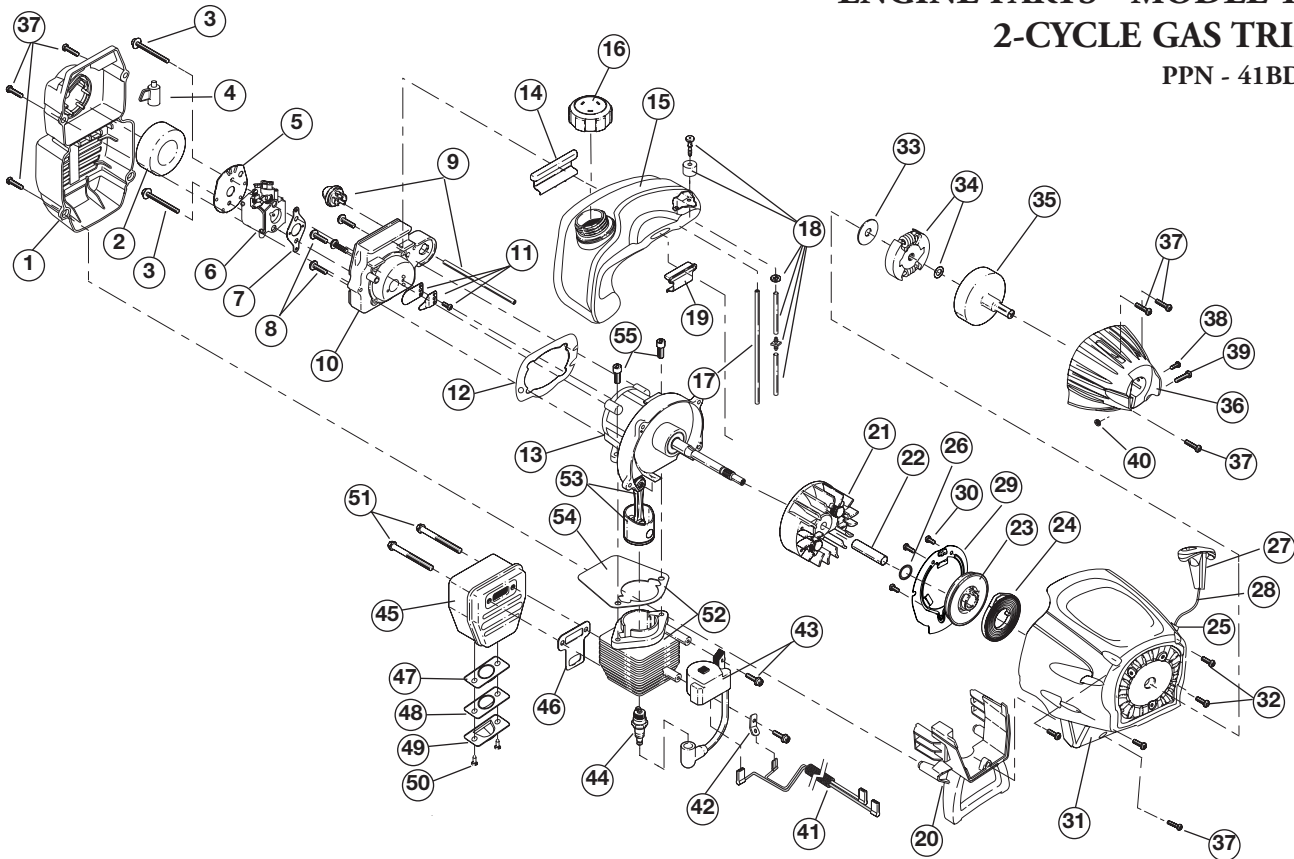

ENGINE PARTS - MODEL TB25CS

2-CYCLE GAS TRIMMER

PPN - 41BDT25C766

Item	Part No.	Description	Item	Part No.	Description
1	753-04317	Air Cleaner Cover Assembly (includes 2 & 37)	31	753-1203	Starter Housing Assembly (includes 23-30, 32 & 37)
2	791-180350B	Air Cleaner Filter	32	791-181862	Housing Screw
3	791-180351	Carburetor Mounting Screw Assembly	33	791-182368	Clutch Washer
4	753-1193	Choke Extension	34	791-182369	Clutch Rotor Assembly
5	753-1194	Choke Plate	35	791-153592	Clutch Drum Assembly
6	753-04318	Carburetor Assembly (includes 7 & 18)	36	753-1204	Clutch Cover Assembly (includes 37-40)
7	791-610675	Carburetor Gasket	37	791-181345	Cover Screw
8	791-181860	Carb Mount Screw	38	791-182519	Anti-Rotation Screw
9	791-683947B	Primer & Hose Assembly	39	753-04003	Clamping Screw
10	753-1196	Carb Mount Assembly (includes 8, 11 & 12)	40	791-180217	Clamping Nut
11	791-684451	Reed Assembly	41	791-182798	Wire Leads and Sleeve
12	753-1208	Carburetor Mount Gasket	42	791-611063	Ground Tab
13	753-04332	Crankcase Service Assembly (includes 8)	43	753-04336	Module Assembly
14	791-612134	Rear Mounting Pad	44	791-610311B	Spark Plug
15	753-04307	Fuel Tank Assembly (includes 16-18)	45	753-04618	Muffler Assembly (includes 46-51)
16	753-04084	Fuel Cap Assembly	46	753-04619	Exhaust Gasket
17	791-181086	Fuel Return Line	47	753-04689	Spark Arrestor Screen
18	753-04233	Fuel Line Assembly	48	753-04690	Exhaust Hood Diverter
19	791-145308	Front Mounting Pad	49	753-04691	Exhaust Hood
20	753-04702	Shroud Extension & Stand (includes 37)	50	753-04315	Screws
21	791-182736	Flywheel Assembly	51	753-04620	Muffler Mounting Bolts
22	791-181065	Spacer	52	753-04323	Cylinder Assembly (includes 54 & 55)
23	753-1199	Recoil Pulley Assembly	53	753-04367	Piston and Rod Assembly
24	753-04286	Recoil Spring	54	753-1197	Cylinder Gasket
25	753-1200	Rope Guide	55	791-182723	Cylinder Bolt
26	791-181247	Pulley Retainer	*	753-1209	Piston Ring Set
27	791-181079	Pull Handle	*	753-04381	Short Block Assembly (includes 8, 15, 44, 52-55)
28	791-613103	Rope	*	791-181599	Clutch Springs (Qty. 2)
29	753-1201	Pressure Plate Assembly			
30	753-1202	Plate Screw			
			*		Items Not Shown