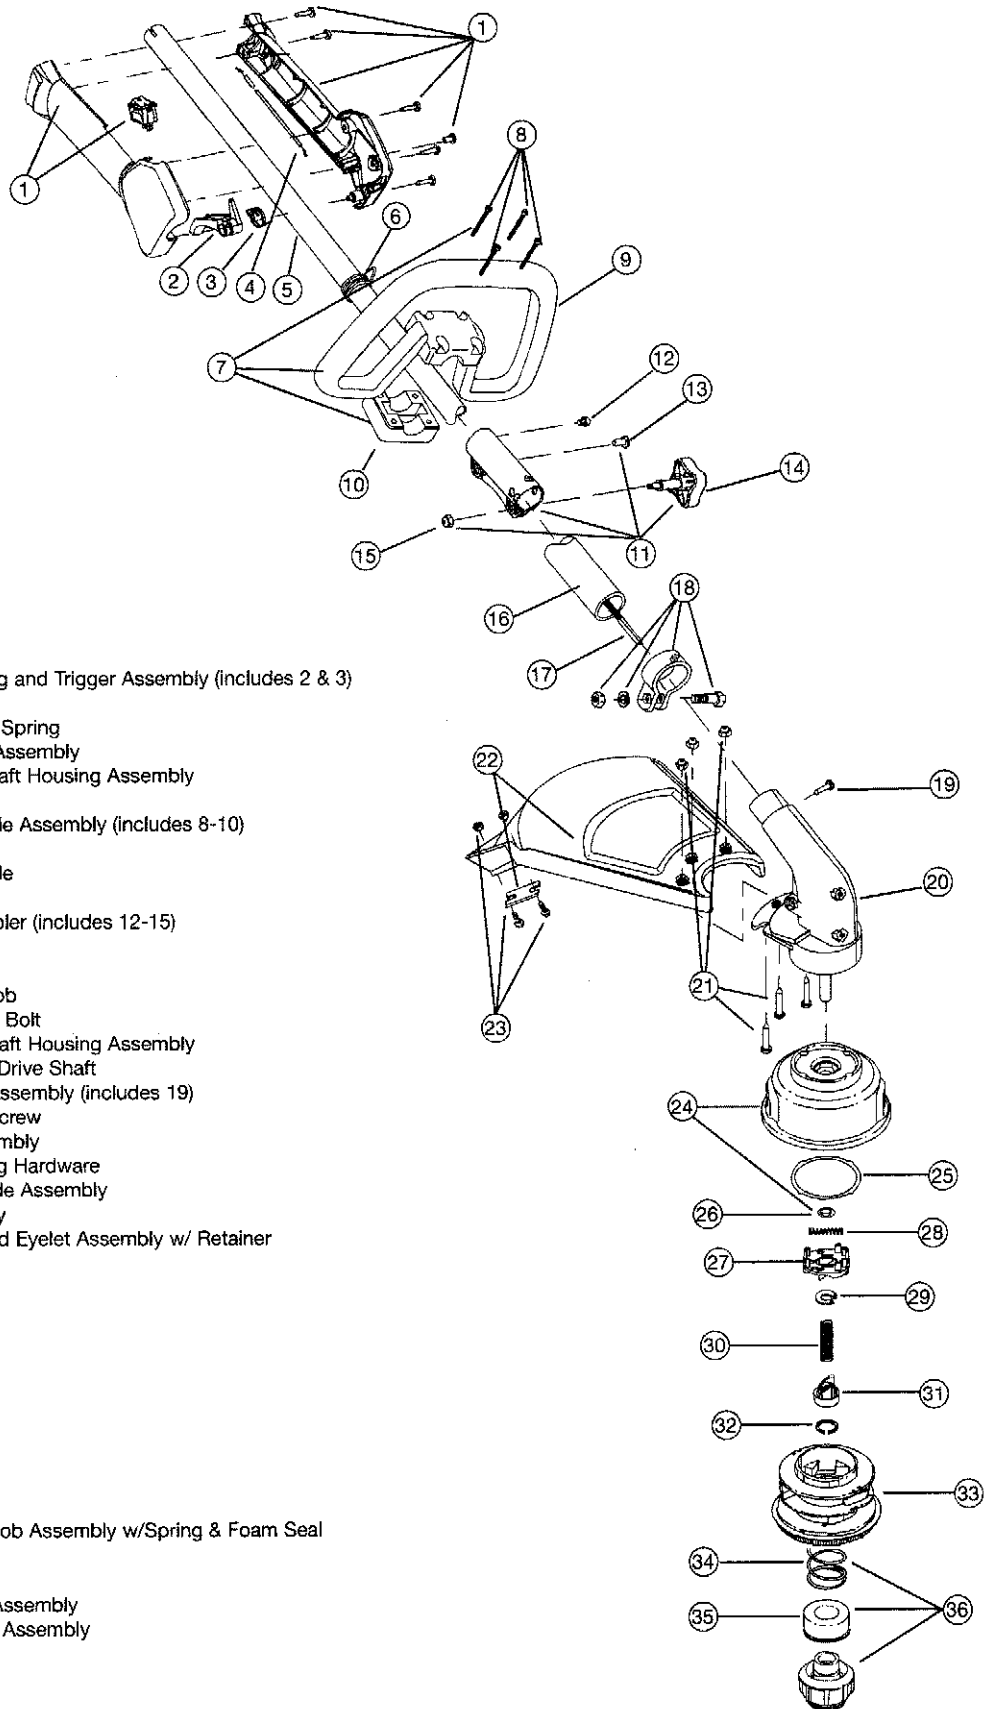

BOOM AND TRIMMER PARTS - MODEL TB75SS

2-CYCLE GAS TRIMMER

PPN 41BDT75C063

Item	Part No.	Description
1	753-1211	Throttle Housing and Trigger Assembly (includes 2 & 3)
2	791-00042	Throttle Trigger
3	791-182690	Throttle Trigger Spring
4	791-182877	Throttle Cable Assembly
5	753-04236	Upper Drive Shaft Housing Assembly
6	791-610327	Harness Clip
7	791-180869	Deluxe D-Handle Assembly (includes 8-10)
8	791-181070	Screw
9	791-182167	Deluxe D-Handle
10	791-182168	Bottom Clamp
11	753-1190	EZ-Link™ Coupler (includes 12-15)
12	791-182057	Screw
13	791-181617	Bolt
14	791-181981	Adjustment Knob
15	791-181886	Knob Retaining Bolt
16	753-1212	Lower Drive Shaft Housing Assembly
17	791-181166	Lower Flexible Drive Shaft
18	791-153597	Lower Clamp Assembly (includes 19)
19	791-145569	Anti-Rotation Screw
20	753-04246	Gear Box Assembly
21	791-180547	Shield Mounting Hardware
22	753-04248	Shield and Blade Assembly
23	791-181823	Blade Assembly
24	791-181457	Outer Spool and Eyelet Assembly w/ Retainer
25	791-181458	Retainer
26	791-181561	Thrust Washer
27	753-04257	Slider
28	791-181459	Small Spring
29	791-181532	E-Clip
30	791-181531	Spring
31	791-181462	Plunger
32	791-181463	C-Clip
33	791-181464	Inner Reel
34	791-181465	Large Spring
35	791-181467	Foam Seal
36	791-181468	Bump Head Knob Assembly w/Spring & Foam Seal

Optional Accessories

- 753-1156 Reel and Line Assembly
- 682075B Shoulder Strap Assembly

* Items Not Shown