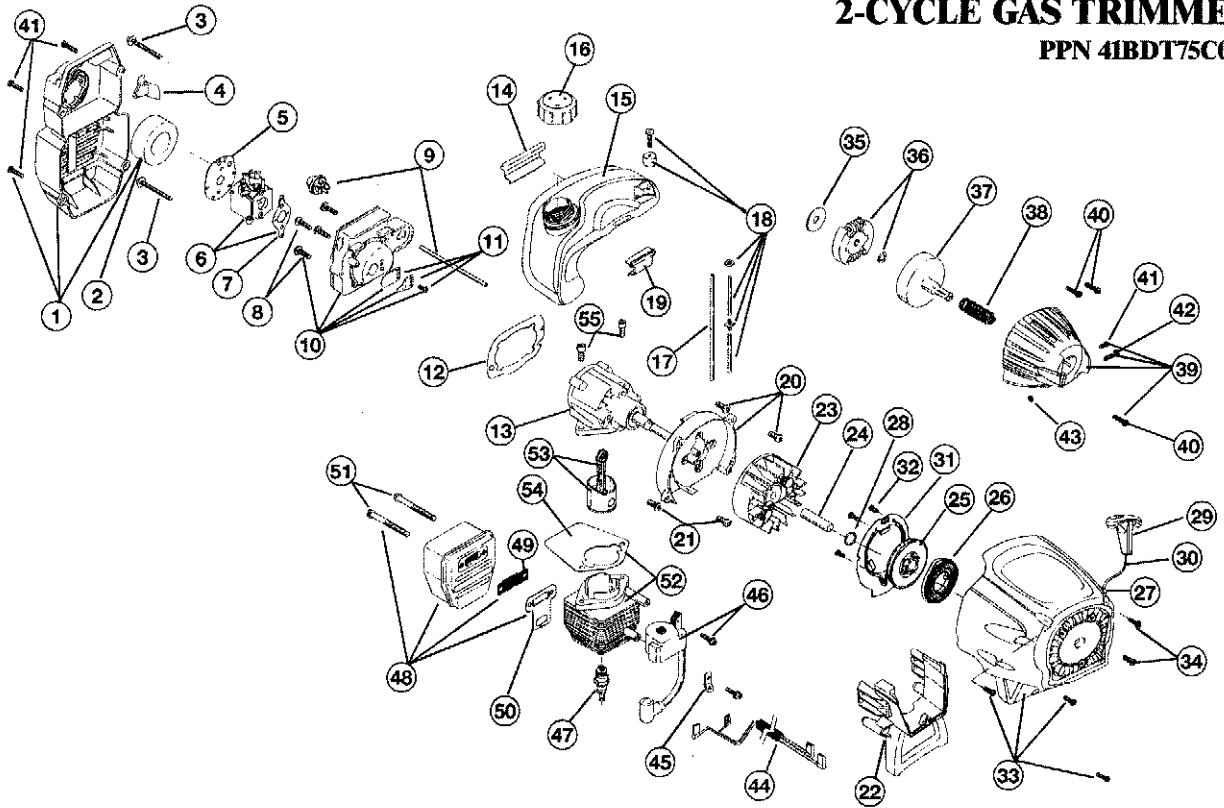

ENGINE PARTS - MODEL TB75SS

2-CYCLE GAS TRIMMER

PPN 41BDT75C063

Item	Part No.	Description	Item	Part No.	Description
1	753-1192	Air Cleaner/Muffler Cover Assembly (includes 2 & 40)	33	753-1203	Starter Housing Assembly (includes 25-30)
2	791-180350B	Air Cleaner Filter	34	791-181862	Housing Screw
3	791-180351	Carburetor Mounting Screw Assembly	35	791-182368	Clutch Washer
4	753-1193	Choke Extension	36	791-182369	Clutch Rotor Assembly
5	753-1194	Choke Plate	37	791-153592	Clutch Drum Assembly
6	753-1195	Carburetor Assembly (includes 7 & 18)	38	791-612468	Spring
7	791-610675	Carburetor Gasket	39	753-1204	Clutch Cover Assembly (includes 40-43)
8	791-181860	Carb Mount Screw	40	791-181345	Cover Screw
9	791-181801	Primer and Hose Assembly	41	791-182519	Anti-Rotation Screw
10	753-1196	Carb Mount Assembly (includes 8)	42	753-04003	Clamping Screw
11	791-684451	Reed Assembly	43	791-180217	Clamping Nut
12	753-1208	Carburetor Mount Gasket	44	791-182798	Wire Leads and Sleeve
13	791-182791	Crank Case Service Assembly (Includes 8)	45	791-611063	Ground Tab
14	791-612134	Rear Mounting Pad	46	753-1205	Module Assembly
15	753-1198	Fuel Tank Assembly (includes 16-18)	47	791-610311B	Spark Plug
16	791-182612	Fuel Cap Assembly	48	791-182066	Muffler Assembly (includes 49-51)
17	791-182352	Fuel Return Line	49	791-182747	Spark Arrestor Screen
18	753-04233	Fuel Line Assembly	50	753-04159	Exhaust Gasket
19	791-145308	Front Mounting Pad	51	791-147575	Muffler Mounting Bolt Assembly
20	791-153520	Shroud Assembly	52	753-1206	Cylinder Assembly (includes 54)
21	791-181861	Shroud Screw	53	753-1207	Piston and Rod Assembly
22	791-182064	Shroud Extension and Stand	54	753-1197	Cylinder Gasket
23	791-181867	Flywheel Assembly	55	791-182723	Cylinder Bolt
24	791-181065	Spacer	*	791-180090	O.E.M. Carburetor Repair Kit (Zama)
25	753-1199	Recoil Pulley Assembly	*	791-180091	Gasket Diaphragm Repair Kit (Zama)
26	753-1236	Recoil Spring	*	753-1209	Piston Ring Set
27	753-1200	Rope Guide	*	753-1210	Short Block Assembly (includes 8, 12, 13, 21, 47, 50-55)
28	791-181247	Pulley Retainer	*	791-181599	Clutch Springs (Qty. 2)
29	791-181079	Pull Handle			
30	791-613103	Rope			
31	753-1201	Pressure Plate Assembly			
32	7531202	Plate Screw			
			*	Items Not Shown