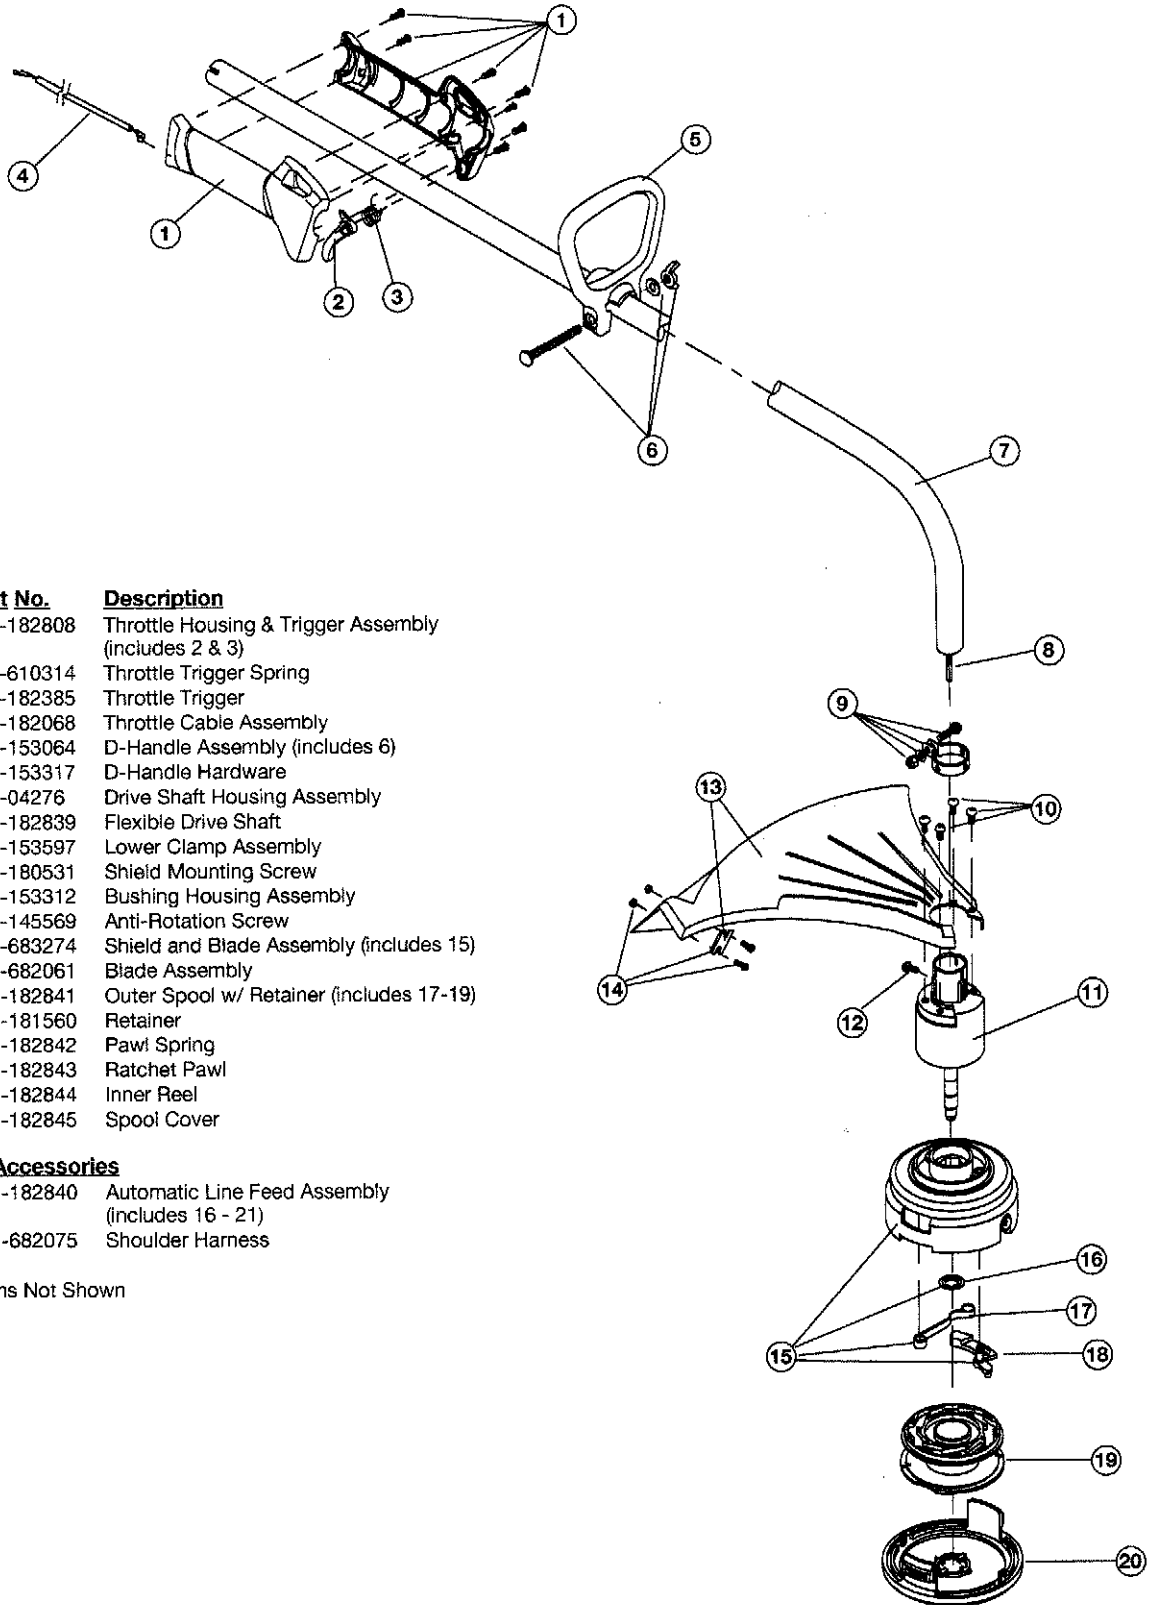

BOOM AND TRIMMER PARTS - MODEL 704r

2-CYCLE GAS TRIMMER

PPN 41CD704G034

Item	Part No.	Description
1	791-182808	Throttle Housing & Trigger Assembly (includes 2 & 3)
2	791-610314	Throttle Trigger Spring
3	791-182385	Throttle Trigger
4	791-182068	Throttle Cable Assembly
5	791-153064	D-Handle Assembly (includes 6)
6	791-153317	D-Handle Hardware
7	753-04276	Drive Shaft Housing Assembly
8	791-182839	Flexible Drive Shaft
9	791-153597	Lower Clamp Assembly
10	791-180531	Shield Mounting Screw
11	791-153312	Bushing Housing Assembly
12	791-145569	Anti-Rotation Screw
13	791-683274	Shield and Blade Assembly (includes 15)
14	791-682061	Blade Assembly
15	791-182841	Outer Spool w/ Retainer (includes 17-19)
16	791-181560	Retainer
17	791-182842	Pawl Spring
18	791-182843	Ratchet Pawl
19	791-182844	Inner Reel
20	791-182845	Spool Cover

Optional Accessories

- * 791-182840 Automatic Line Feed Assembly (includes 16 - 21)
- * 791-682075 Shoulder Harness
- * Items Not Shown