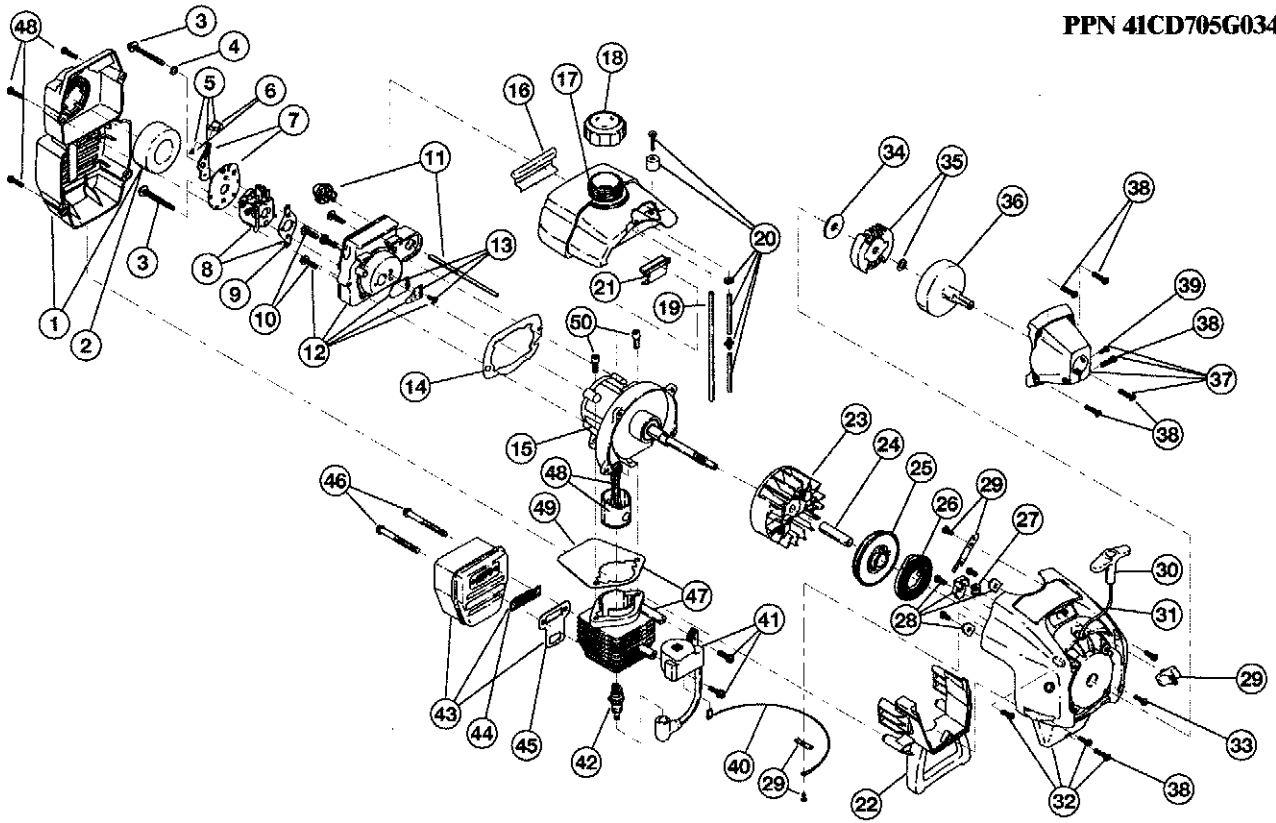

ENGINE PARTS - MODEL 705r

2-CYCLE GAS TRIMMER

PPN 4ICD705G034

<u>Item</u>	<u>Part No.</u>	<u>Description</u>	<u>Item</u>	<u>Part No.</u>	<u>Description</u>
1	791-182059	Air Cleaner/Muffler Cover Assembly (includes 2 & 38)	31	791-613103	Rope
2	791-180350	Air Cleaner Filter	32	791-181443	Starter Housing Assembly (includes 25-31, 33 & 38)
3	791-180351	Carburetor Mounting Screw Assembly	33	791-181862	Housing Screw
4	791-180226	Wavy Washer	34	791-182368	Clutch Washer
5	791-182061	Choke Lever Assembly (includes 6)	35	791-181445	Clutch Rotor Assembly
6	791-182070	Choke Knob and Screw	36	791-153592	Clutch Drum Assembly
7	791-182060	Choke Lever and Plate (includes 5)	37	791-182797	Clutch Cover Assembly
8	753-04333	Carburetor Assembly (includes 9 & 20)	38	791-181345	Screw
9	791-610675	Carburetor Gasket	39	791-182519	Anti-Rotation Screw
10	791-181860	Carb Mount Screw	40	791-180036	Wire Lead
11	791-181558	Primer and Hose Assembly	41	753-04324	Module Assembly
12	753-1196	Carb Mount Assembly (includes 13 & 10)	42	791-610311	Spark Plug
13	791-684451	Reed Assembly	43	791-182066	Muffler Assembly (includes 44-46)
14	753-1208	Carburetor Mount Gasket	44	791-182747	Spark Arrestor Screen
15	753-04332	Crank Case Service Assembly	45	753-04159	Exhaust Gasket
16	791-612134	Rear Mounting Pad	46	791-147575	Muffler Mounting Bolt Assembly
17	753-04311	Fuel Tank Assembly (includes 18-20)	47	753-04323	Cylinder Assembly (includes 49 & 50)
18	791-182438	Fuel Cap Assembly	48	753-1207	Piston and Rod Assembly
19	791-181168	Fuel Return Line	49	753-1197	Cylinder Gasket
20	791-682039	Fuel Line Assembly	50	791-182723	Cylinder Bolt
21	791-145308	Front Mounting Pad	*	753-04134	Engine Gasket Kit
22	791-182064	Shroud Extension and Stand	*	791-180602	O.E.M. Carburetor Repair Kit (Walbro)
23	791-182736	Flywheel Assembly	*	791-181873	Gasket Diaphragm Repair Kit (Walbro)
24	791-181065	Spacer	*	753-1209	Piston Ring
25	753-04232	Recoil Pulley Assembly	*	753-04334	Short Block Assembly (includes 10, 15, 42, 47-50)
26	791-613102	Recoil Spring	*	791-181599	Clutch Springs (Qty. 2)
27	791-611061	Rope Guide			
28	791-181441	Pulley Retainer Assembly			
29	791-181442	Switch Assembly			
30	791-181079	Pull Handle			
			*		Items Not Shown