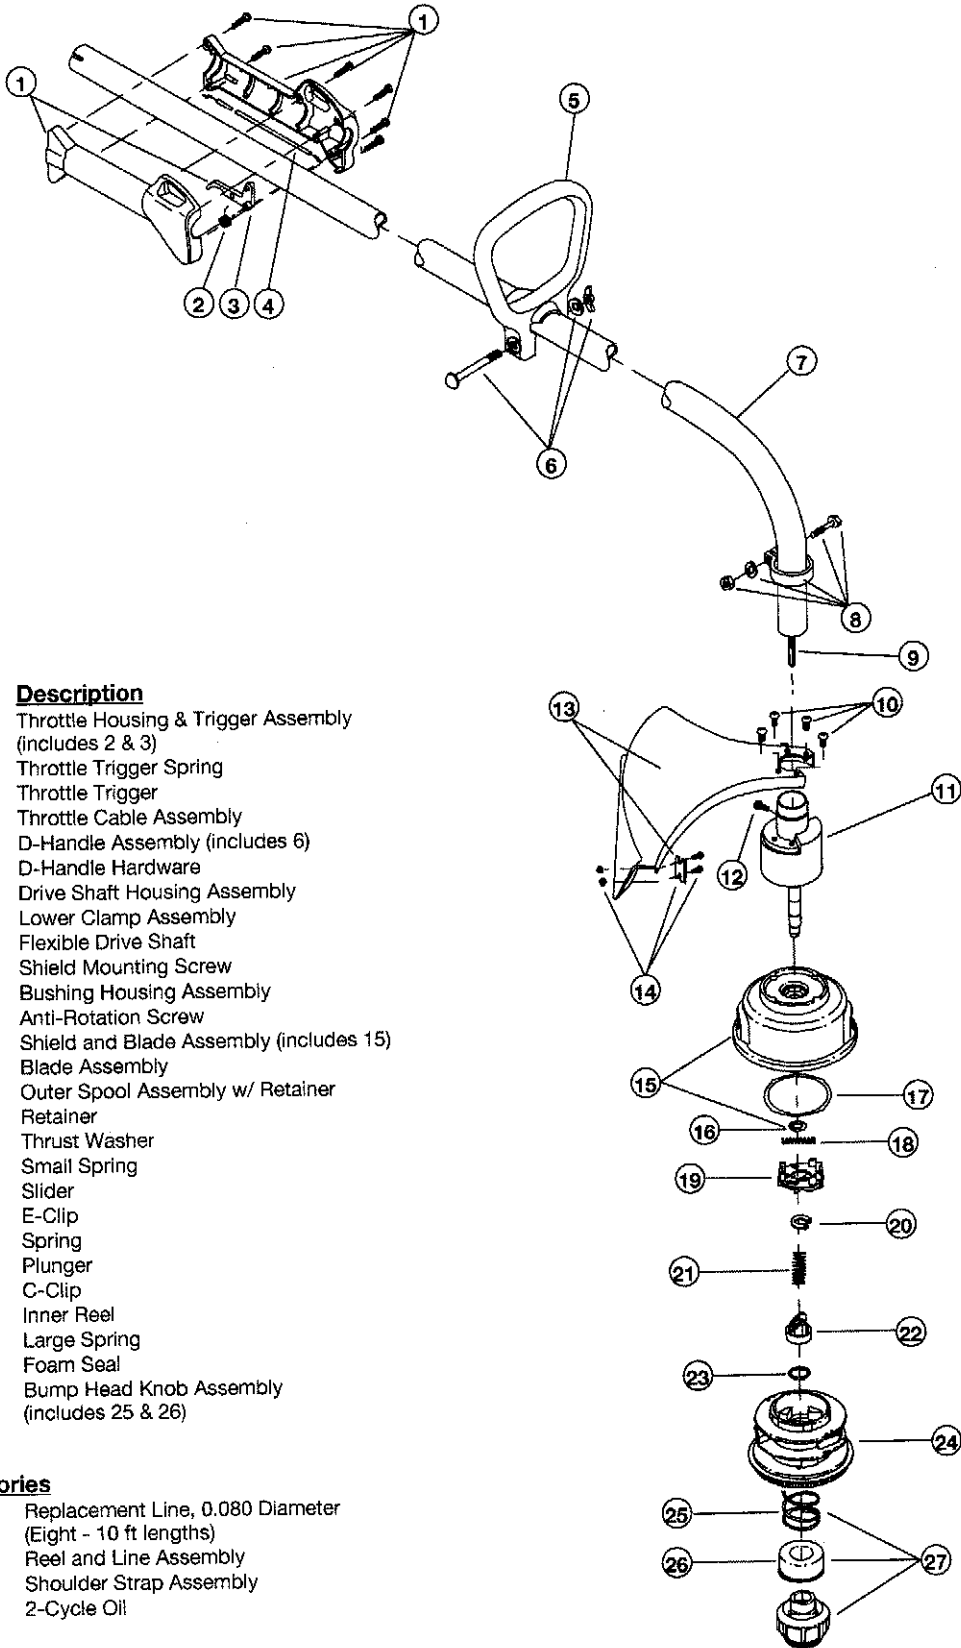

BOOM AND TRIMMER PARTS - MODEL 705r

2-CYCLE GAS TRIMMER

PPN 4ICD705G034

Item	Part No.	Description
1	791-182808	Throttle Housing & Trigger Assembly (includes 2 & 3)
2	791-610314	Throttle Trigger Spring
3	791-182385	Throttle Trigger
4	791-182068	Throttle Cable Assembly
5	791-153064	D-Handle Assembly (includes 6)
6	791-153317	D-Handle Hardware
7	791-181555	Drive Shaft Housing Assembly
8	791-153597	Lower Clamp Assembly
9	791-181608	Flexible Drive Shaft
10	791-180531	Shield Mounting Screw
11	791-181857	Bushing Housing Assembly
12	791-145569	Anti-Rotation Screw
13	791-683274	Shield and Blade Assembly (includes 15)
14	791-682061	Blade Assembly
15	791-181457	Outer Spool Assembly w/ Retainer
16	791-181458	Retainer
17	791-181561	Thrust Washer
18	791-181459	Small Spring
19	753-04257	Slider
20	791-181532	E-Clip
21	791-181531	Spring
22	791-181462	Plunger
23	791-181463	C-Clip
24	791-181464	Inner Reel
25	791-181465	Large Spring
26	791-181467	Foam Seal
27	791-181468	Bump Head Knob Assembly (includes 25 & 26)