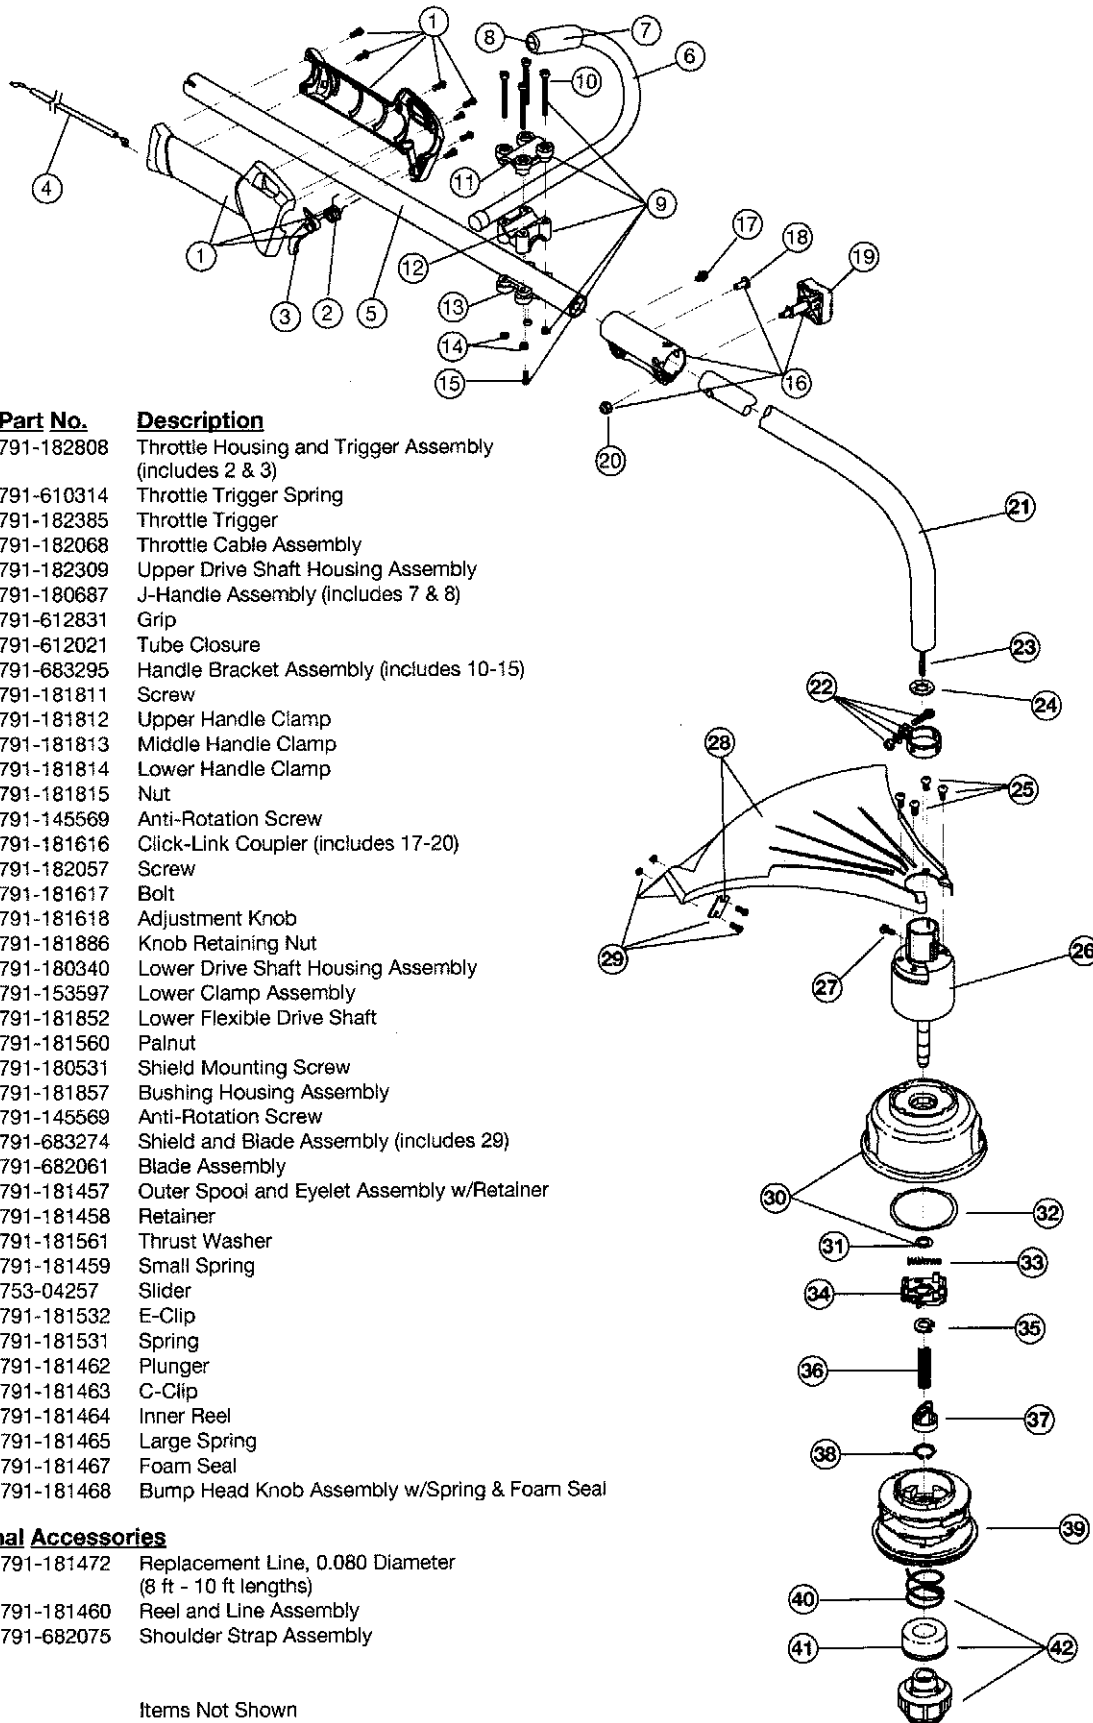

BOOM AND TRIMMER PARTS - MODEL 725r

2-CYCLE GAS TRIMMER

PPN 41CD725A034

Item	Part No.	Description
1	791-182808	Throttle Housing and Trigger Assembly (includes 2 & 3)
2	791-610314	Throttle Trigger Spring
3	791-182385	Throttle Trigger
4	791-182068	Throttle Cable Assembly
5	791-182309	Upper Drive Shaft Housing Assembly
6	791-180687	J-Handle Assembly (Includes 7 & 8)
7	791-612831	Grip
8	791-612021	Tube Closure
9	791-683295	Handle Bracket Assembly (includes 10-15)
10	791-181811	Screw
11	791-181812	Upper Handle Clamp
12	791-181813	Middle Handle Clamp
13	791-181814	Lower Handle Clamp
14	791-181815	Nut
15	791-145569	Anti-Rotation Screw
16	791-181616	Click-Link Coupler (includes 17-20)
17	791-182057	Screw
18	791-181617	Bolt
19	791-181618	Adjustment Knob
20	791-181886	Knob Retaining Nut
21	791-180340	Lower Drive Shaft Housing Assembly
22	791-153597	Lower Clamp Assembly
23	791-181852	Lower Flexible Drive Shaft
24	791-181560	Palnut
25	791-180531	Shield Mounting Screw
26	791-181857	Bushing Housing Assembly
27	791-145569	Anti-Rotation Screw
28	791-683274	Shield and Blade Assembly (includes 29)
29	791-682061	Blade Assembly
30	791-181457	Outer Spool and Eyelet Assembly w/Retainer
31	791-181458	Retainer
32	791-181561	Thrust Washer
33	791-181459	Small Spring
34	753-04257	Slider
35	791-181532	E-Clip
36	791-181531	Spring
37	791-181462	Plunger
38	791-181463	C-Clip
39	791-181464	Inner Reel
40	791-181465	Large Spring
41	791-181467	Foam Seal
42	791-181468	Bump Head Knob Assembly w/Spring & Foam Seal