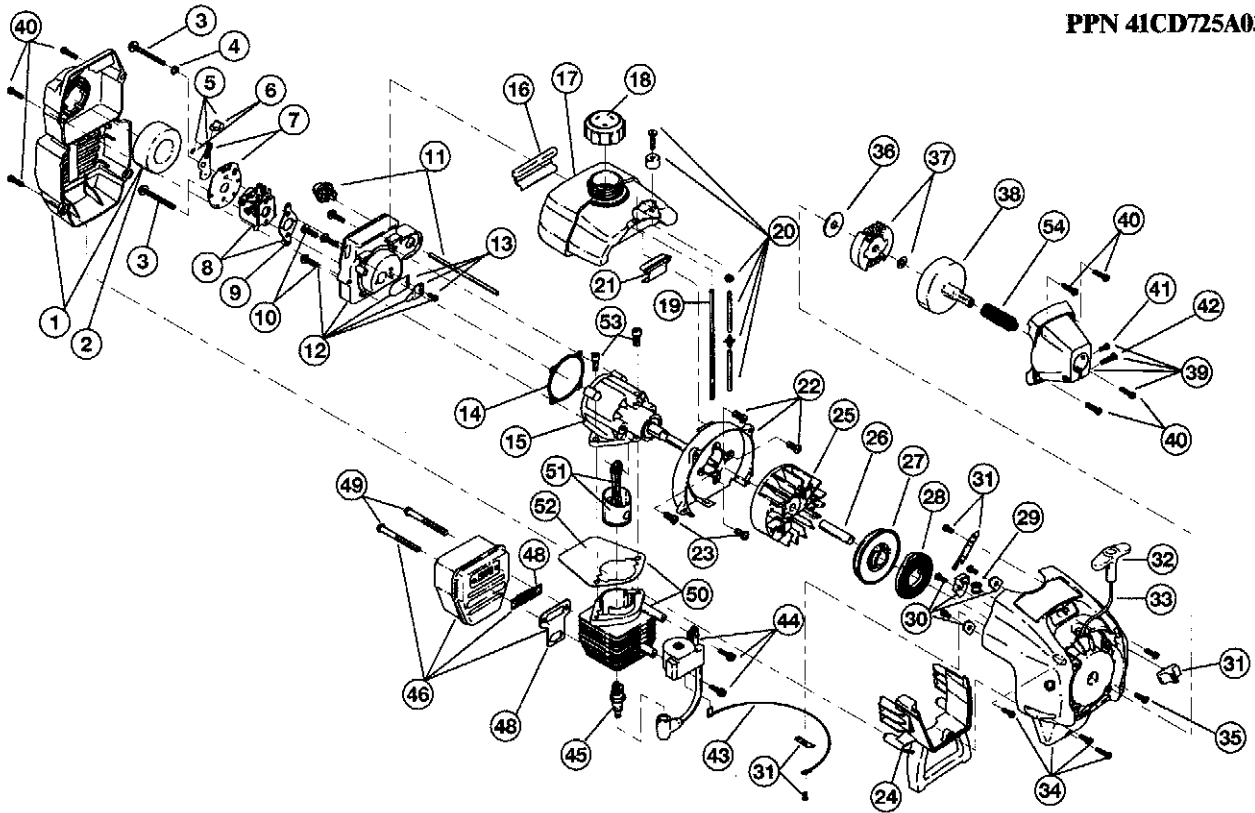

ENGINE PARTS - MODEL 725r 2-CYCLE GAS TRIMMER

PPN 41CD725A034

Item	Part No.	Description	Item	Part No.	Description
1	791-182059	Air Cleaner/Muffler Cover Assembly (includes 2 & 40)	33	791-613103	Rope
2	791-180350	Air Cleaner Filter	34	791-181443	Starter Housing Assembly (includes 27-33 & 35)
3	791-180351	Carburetor Mounting Screw Assembly	35	791-181862	Housing Screw
4	791-180226	Wavey Washer	36	791-182368	Clutch Washer
5	791-182061	Choke Lever Assembly (includes 6)	37	791-181445	Clutch Rotor Assembly
6	791-182070	Choke Knob and Screw	38	791-153592	Clutch Drum Assembly
7	791-182060	Choke Lever and Plate (includes 5)	39	791-182797	Clutch Cover Assembly (includes 40-42)
8	753-04255	Carburetor Assembly (includes 9)	40	791-181345	Cover Screw
9	791-610675	Carburetor Gasket	41	791-182519	Anti-Rotation Screw
10	791-181860	Carb Mount Screw	42	791-181345	Clamping Screw
11	791-181558	Primer and Hose Assembly	43	791-180036	Wire Lead
12	753-1196	Carb Mount Assembly (includes 10 & 13)	44	753-04125	Module Assembly
13	791-684451	Reed Assembly	45	791-610311	Spark Plug
14	753-1208	Carburetor Mount Gasket	46	791-182066	Muffler Assembly (includes 47-49)
15	791-182791	Crank Case Service Assembly (includes 10 & 23)	47	791-182747	Spark Arrestor Screen
16	791-612134	Rear Mounting Pad	48	753-04159	Exhaust Gasket
17	791-181438	Fuel Tank Assembly (includes 18-20)	49	791-147575	Muffler Mounting Bolt Assembly
18	791-182438	Fuel Cap Assembly	50	753-1206	Cylinder Assembly (includes 52)
19	791-181168	Fuel Return Line	51	753-1207	Piston and Rod Assembly
20	791-682039	Fuel Line Assembly	52	753-1197	Cylinder Gasket
21	791-145308	Front Mounting Pad	53	791-182723	Cylinder Bolt
22	791-153520	Shroud Assembly	54	791-612468	Spring
23	791-181861	Shroud Screw	*	753-04134	Engine Gasket Kit
24	791-182064	Shroud Extension and Stand	*	791-180090	O.E.M. Carburetor Repair Kit (Zama)
25	791-182736	Flywheel Assembly	*	791-180091	Gasket Diaphragm Repair Kit (Zama)
26	791-181065	Spacer	*	753-1209	Piston Ring
27	753-04232	Recoil Pulley Assembly	*	753-1210	Short Block Assembly (includes 10, 15, 23, 45, 50-53)
28	791-613102	Recoil Spring	*	791-181599	Clutch Springs (Qty. 2)
29	791-611061	Rope Guide			
30	791-181441	Pulley Retainer Assembly			
31	791-181442	Switch Assembly (includes 43)			
32	791-181079	Pull Handle			
			*	Items Not Shown