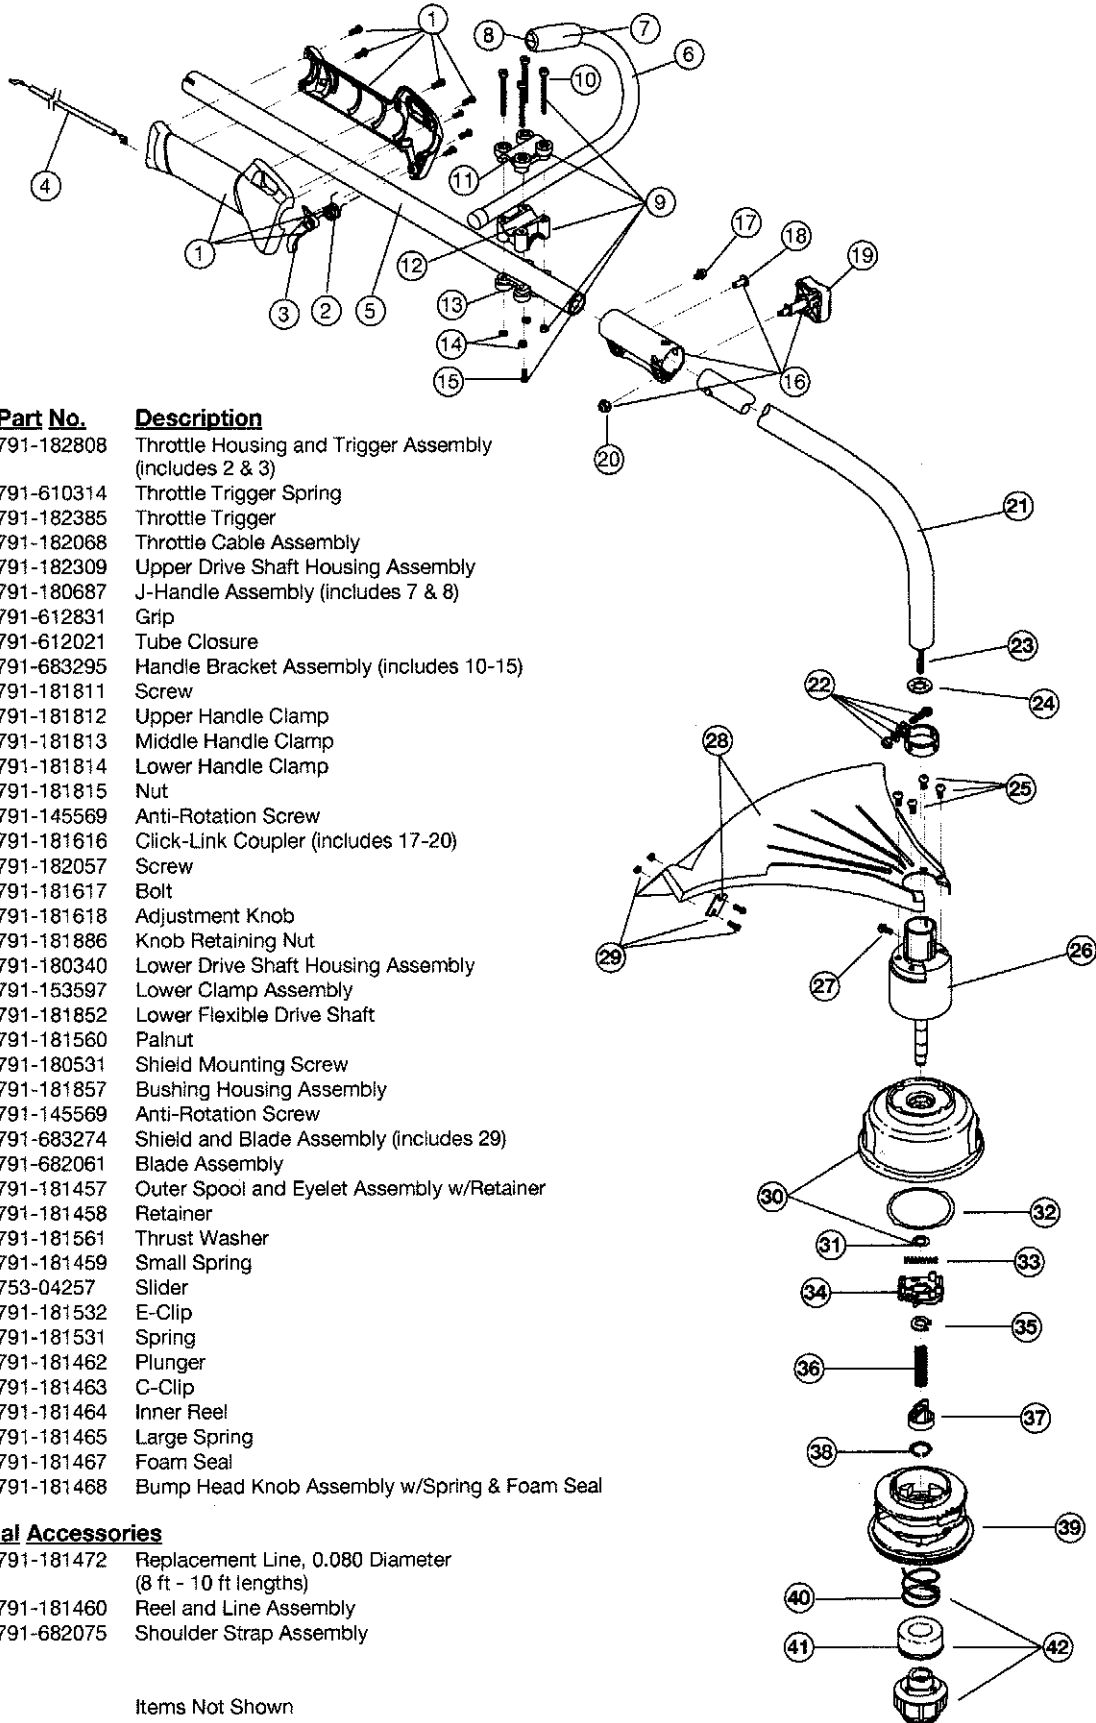

BOOM AND TRIMMER PARTS - MODEL 725r

2-CYCLE GAS TRIMMER

PPN 41CD725B034

Item	Part No.	Description
1	791-182808	Throttle Housing and Trigger Assembly (includes 2 & 3)
2	791-610314	Throttle Trigger Spring
3	791-182385	Throttle Trigger
4	791-182068	Throttle Cable Assembly
5	791-182309	Upper Drive Shaft Housing Assembly
6	791-180687	J-Handle Assembly (includes 7 & 8)
7	791-612831	Grip
8	791-612021	Tube Closure
9	791-683295	Handle Bracket Assembly (includes 10-15)
10	791-181811	Screw
11	791-181812	Upper Handle Clamp
12	791-181813	Middle Handle Clamp
13	791-181814	Lower Handle Clamp
14	791-181815	Nut
15	791-145569	Anti-Rotation Screw
16	791-181616	Click-Link Coupler (includes 17-20)
17	791-182057	Screw
18	791-181617	Bolt
19	791-181618	Adjustment Knob
20	791-181886	Knob Retaining Nut
21	791-180340	Lower Drive Shaft Housing Assembly
22	791-153597	Lower Clamp Assembly
23	791-181852	Lower Flexible Drive Shaft
24	791-181560	Palnut
25	791-180531	Shield Mounting Screw
26	791-181857	Bushing Housing Assembly
27	791-145569	Anti-Rotation Screw
28	791-683274	Shield and Blade Assembly (includes 29)
29	791-682061	Blade Assembly
30	791-181457	Outer Spool and Eyelet Assembly w/Retainer
31	791-181458	Retainer
32	791-181561	Thrust Washer
33	791-181459	Small Spring
34	753-04257	Slider
35	791-181532	E-Clip
36	791-181531	Spring
37	791-181462	Plunger
38	791-181463	C-Clip
39	791-181464	Inner Reel
40	791-181465	Large Spring
41	791-181467	Foam Seal
42	791-181468	Bump Head Knob Assembly w/Spring & Foam Seal

Optional Accessories

- 791-181472 Replacement Line, 0.080 Diameter (8 ft - 10 ft lengths)
- 791-181460 Reel and Line Assembly
- 791-682075 Shoulder Strap Assembly

* Items Not Shown