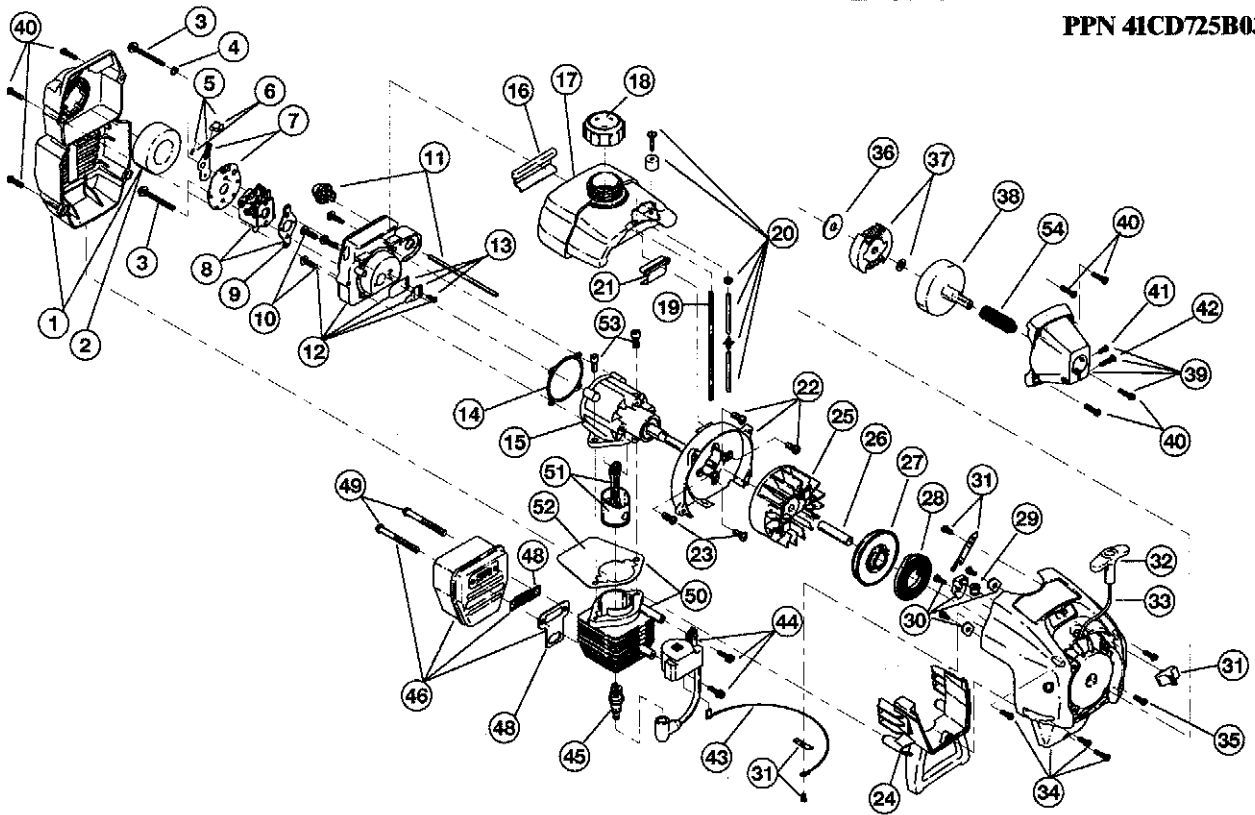

ENGINE PARTS - MODEL 725r

2-CYCLE GAS TRIMMER

PPN 41CD725B034

Item	Part No.	Description	Item	Part No.	Description
1	791-182059	Air Cleaner/Muffler Cover Assembly (includes 2 & 40)	33	791-613103	Rope
2	791-180350	Air Cleaner Filter	34	791-181443	Starter Housing Assembly (includes 27-33 & 35)
3	791-180351	Carburetor Mounting Screw Assembly	35	791-181862	Housing Screw
4	791-180226	Wavey Washer	36	791-182368	Clutch Washer
5	791-182061	Choke Lever Assembly (includes 6)	37	791-181445	Clutch Rotor Assembly
6	791-182070	Choke Knob and Screw	38	791-153592	Clutch Drum Assembly
7	791-182060	Choke Lever and Plate (includes 5)	39	791-182797	Clutch Cover Assembly (includes 40-42)
8	753-04255	Carburetor Assembly (includes 9)	40	791-181345	Cover Screw
9	791-610675	Carburetor Gasket	41	791-182519	Anti-Rotation Screw
10	791-181860	Carb Mount Screw	42	791-181345	Clamping Screw
11	791-181558	Primer and Hose Assembly	43	791-180036	Wire Lead
12	753-1196	Carb Mount Assembly (includes 10 & 13)	44	753-04125	Module Assembly
13	791-684451	Reed Assembly	45	791-610311	Spark Plug
14	753-1208	Carburetor Mount Gasket	46	791-182066	Muffler Assembly (includes 47-49)
15	791-182791	Crank Case Service Assembly (includes 10 & 23)	47	791-182747	Spark Arrestor Screen
16	791-612134	Rear Mounting Pad	48	753-04159	Exhaust Gasket
17	791-181438	Fuel Tank Assembly (includes 18-20)	49	791-147575	Muffler Mounting Bolt Assembly
18	791-182438	Fuel Cap Assembly	50	753-1206	Cylinder Assembly (includes 52)
19	791-181168	Fuel Return Line	51	753-1207	Piston and Rod Assembly
20	791-682039	Fuel Line Assembly	52	753-1197	Cylinder Gasket
21	791-145308	Front Mounting Pad	53	791-182723	Cylinder Bolt
22	791-153520	Shroud Assembly	54	791-612468	Spring
23	791-181861	Shroud Screw	*	753-04134	Engine Gasket Kit
24	791-182064	Shroud Extension and Stand	*	791-180090	O.E.M. Carburetor Repair Kit (Zama)
25	791-182736	Flywheel Assembly	*	791-180091	Gasket Diaphragm Repair Kit (Zama)
26	791-181065	Spacer	*	753-1209	Piston Ring
27	753-04232	Recoil Pulley Assembly	*	753-1210	Short Block Assembly (includes 10, 15, 23, 45, 50-53)
28	791-613102	Recoil Spring	*	791-181599	Clutch Springs (Qty. 2)
29	791-611061	Rope Guide			
30	791-181441	Pulley Retainer Assembly			
31	791-181442	Switch Assembly (includes 43)			
32	791-181079	Pull Handle			
			*	Items Not Shown