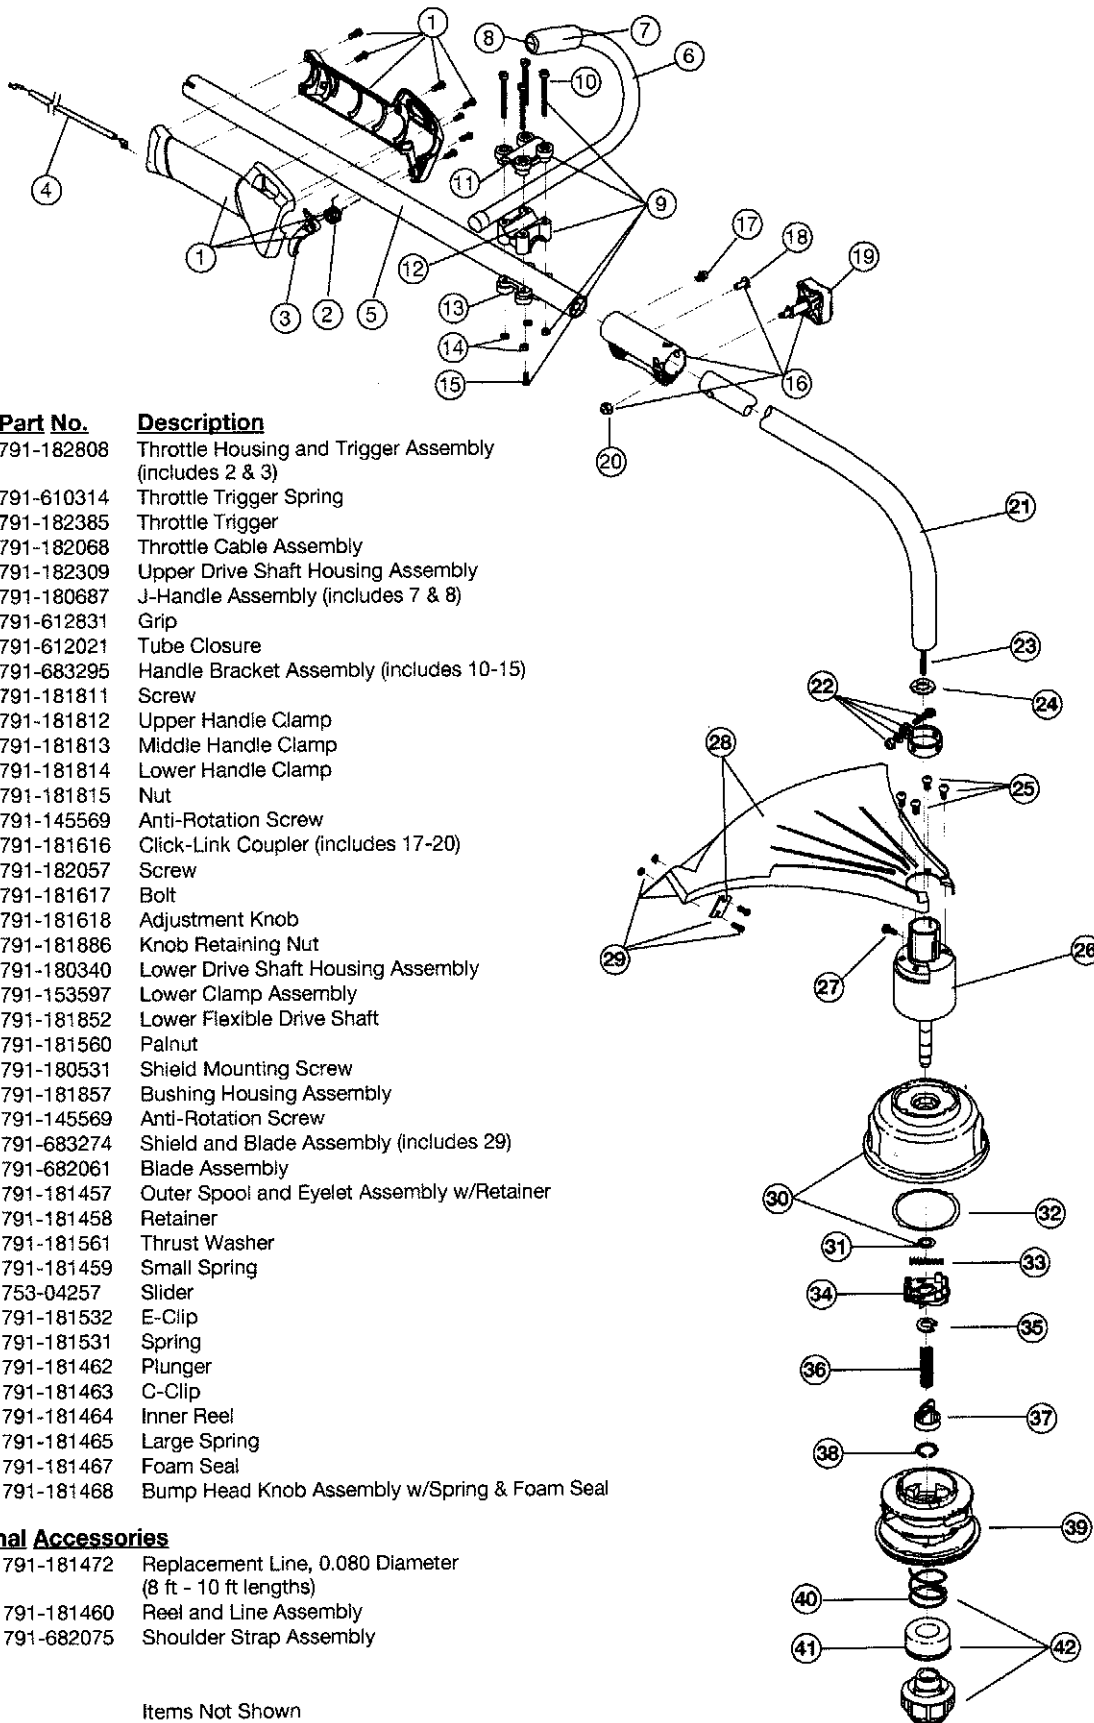

BOOM AND TRIMMER PARTS - MODEL 725r

2-CYCLE GAS TRIMMER

PPN 41CD725C034

Item	Part No.	Description
1	791-182808	Throttle Housing and Trigger Assembly (includes 2 & 3)
2	791-610314	Throttle Trigger Spring
3	791-182385	Throttle Trigger
4	791-182068	Throttle Cable Assembly
5	791-182309	Upper Drive Shaft Housing Assembly
6	791-180687	J-Handle Assembly (includes 7 & 8)
7	791-612831	Grip
8	791-612021	Tube Closure
9	791-683295	Handle Bracket Assembly (includes 10-15)
10	791-181811	Screw
11	791-181812	Upper Handle Clamp
12	791-181813	Middle Handle Clamp
13	791-181814	Lower Handle Clamp
14	791-181815	Nut
15	791-145569	Anti-Rotation Screw
16	791-181616	Click-Link Coupler (includes 17-20)
17	791-182057	Screw
18	791-181617	Bolt
19	791-181618	Adjustment Knob
20	791-181886	Knob Retaining Nut
21	791-180340	Lower Drive Shaft Housing Assembly
22	791-153597	Lower Clamp Assembly
23	791-181852	Lower Flexible Drive Shaft
24	791-181560	Palnut
25	791-180531	Shield Mounting Screw
26	791-181857	Bushing Housing Assembly
27	791-145569	Anti-Rotation Screw
28	791-683274	Shield and Blade Assembly (includes 29)
29	791-682061	Blade Assembly
30	791-181457	Outer Spool and Eyelet Assembly w/Retainer
31	791-181458	Retainer
32	791-181561	Thrust Washer
33	791-181459	Small Spring
34	753-04257	Slider
35	791-181532	E-Clip
36	791-181531	Spring
37	791-181462	Plunger
38	791-181463	C-Clip
39	791-181464	Inner Reel
40	791-181465	Large Spring
41	791-181467	Foam Seal
42	791-181468	Bump Head Knob Assembly w/Spring & Foam Seal