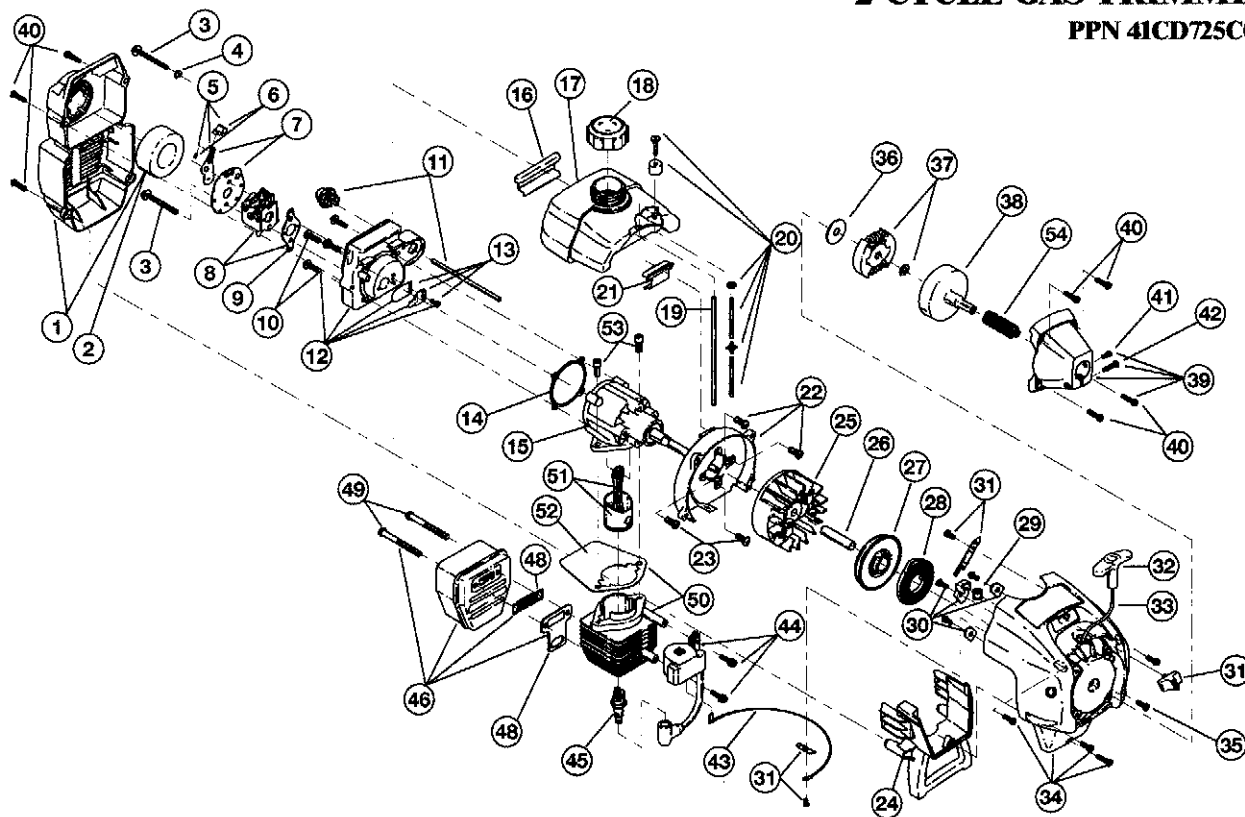

ENGINE PARTS - MODEL 725r

2-CYCLE GAS TRIMMER

PPN 41CD725C034

Item	Part No.	Description	Item	Part No.	Description
1	791-182059	Air Cleaner/Muffler Cover Assembly (includes 2 & 40)	33	791-613103	Rope
2	791-180350	Air Cleaner Filter	34	791-181443	Starter Housing Assembly (includes 27-33 & 35)
3	791-180351	Carburetor Mounting Screw Assembly	35	791-181862	Housing Screw
4	791-180226	Wavey Washer	36	791-182368	Clutch Washer
5	791-182061	Choke Lever Assembly (includes 6)	37	791-181445	Clutch Rotor Assembly
6	791-182070	Choke Knob and Screw	38	791-153592	Clutch Drum Assembly
7	791-182060	Choke Lever and Plate (includes 5)	39	791-182797	Clutch Cover Assembly (includes 40-42)
8	753-04255	Carburetor Assembly (includes 9)	40	791-181345	Cover Screw
9	791-610675	Carburetor Gasket	41	791-182519	Anti-Rotation Screw
10	791-181860	Carb Mount Screw	42	791-181345	Clamping Screw
11	791-181558	Primer and Hose Assembly	43	791-180036	Wire Lead
12	753-1196	Carb Mount Assembly (includes 10 & 13)	44	753-04125	Module Assembly
13	791-684451	Reed Assembly	45	791-610311	Spark Plug
14	753-1208	Carburetor Mount Gasket	46	791-182066	Muffler Assembly (includes 47-49)
15	791-182791	Crank Case Service Assembly (includes 10 & 23)	47	791-182747	Spark Arrestor Screen
16	791-612134	Rear Mounting Pad	48	753-04159	Exhaust Gasket
17	791-181438	Fuel Tank Assembly (includes 18-20)	49	791-147575	Muffler Mounting Bolt Assembly
18	791-182438	Fuel Cap Assembly	50	753-1206	Cylinder Assembly (includes 52)
19	791-181168	Fuel Return Line	51	753-1207	Piston and Rod Assembly
20	791-682039	Fuel Line Assembly	52	753-1197	Cylinder Gasket
21	791-145308	Front Mounting Pad	53	791-182723	Cylinder Bolt
22	791-153520	Shroud Assembly	54	791-612468	Spring
23	791-181861	Shroud Screw	*	753-04134	Engine Gasket Kit
24	791-182064	Shroud Extension and Stand	*	791-180090	O.E.M. Carburetor Repair Kit (Zama)
25	791-182736	Flywheel Assembly	*	791-180091	Gasket Diaphragm Repair Kit (Zama)
26	791-181065	Spacer	*	753-1209	Piston Ring
27	753-04232	Recoil Pulley Assembly	*	753-1210	Short Block Assembly (includes 10, 15, 23, 45, 50-53)
28	791-613102	Recoil Spring	*	791-181599	Clutch Springs (Qty. 2)
29	791-611061	Rope Guide			
30	791-181441	Pulley Retainer Assembly			
31	791-181442	Switch Assembly (includes 43)			
32	791-181079	Pull Handle			
			*		Items Not Shown