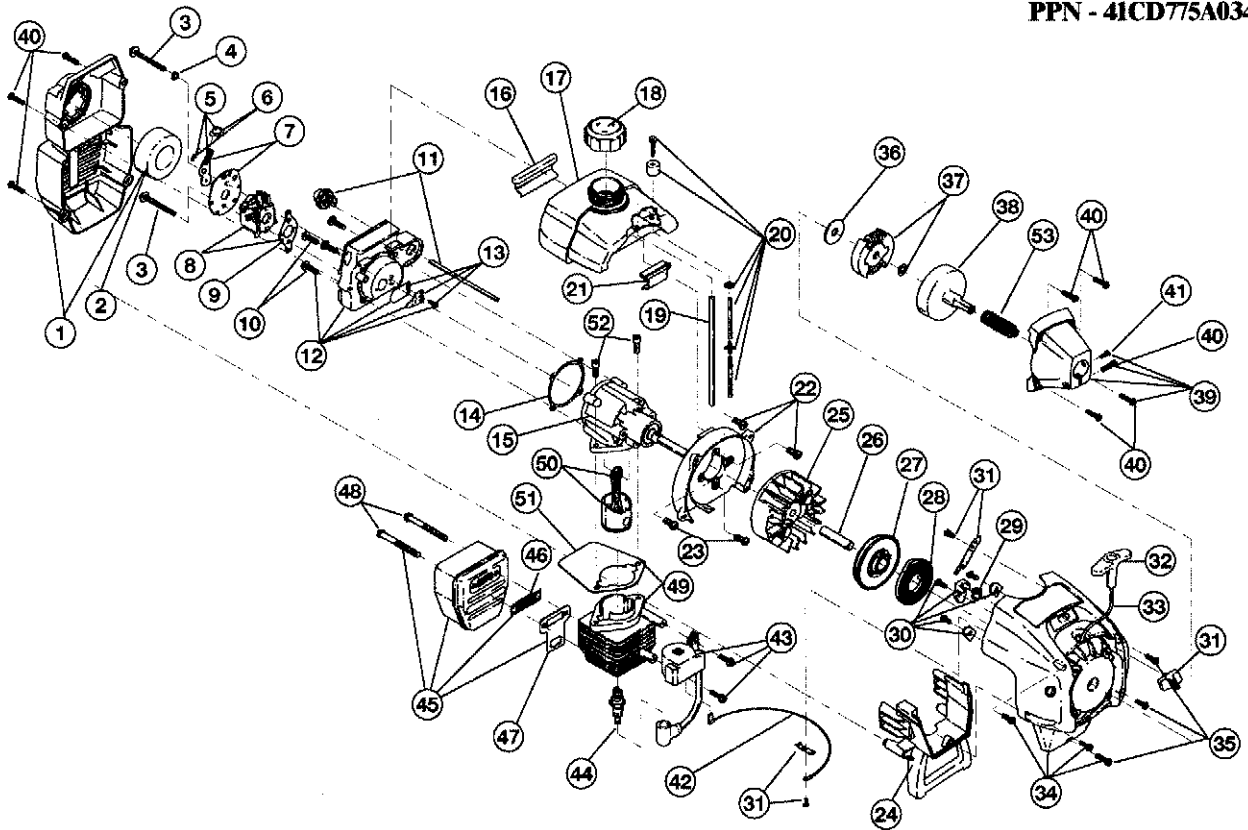

ENGINE PARTS - MODEL 775r 2-CYCLE GAS TRIMMER

PPN - 41CD775A034

Item	Part No.	Description	Item	Part No.	Description
1	791-182059	Air Cleaner/Muffler Cover Assembly (includes 2 & 40)	33	791-613103	Rope
2	791-180350	Air Cleaner Filter	34	791-181797	Starter Housing Assembly (includes 27-39 & 34)
3	791-180351	Carburetor Mounting Screw Assembly	35	791-181862	Housing Screw
4	791-180226	Wavey Washer	36	791-182396	Clutch Washer
5	791-182061	Choke Lever Assembly (includes 6)	37	791-181445	Clutch Rotor Assembly (includes 35)
6	791-182070	Choke Knob and Screw	38	791-153592	Clutch Drum Assembly
7	791-182060	Choke Lever and Plate (includes 5)	39	791-182797	Clutch Cover Assembly (includes 39)
8	753-04106	Carburetor Assembly (includes 9 & 20)	40	791-181345	Screw
9	791-610675	Carburetor Gasket	41	791-182519	Anti-Rotation Screw
10	791-181860	Carb Mount Screw	42	791-180036	Wire Lead
11	791-181558	Primer and Hose Assembly	43	791-181937	Module Assembly
12	753-1196	Carb Mount Assembly (includes 10 & 13)	44	791-610311	Spark Plug
13	791-684451	Reed Assembly	45	791-182066	Muffler Assembly (includes 47-49)
14	753-1208	Carburetor Mount Gasket	46	791-182747	Spark Arrestor Screen
15	791-182791	Crank Case Service Assembly (includes 10 & 23)	47	753-04159	Exhaust Gasket
16	791-612134	Rear Mounting Pad	48	791-147575	Muffler Mounting Bolt
17	791-182399	Fuel Tank Assembly (includes 18-20)	49	753-1206	Cylinder Assembly (includes 52)
18	791-182438	Fuel Cap Assembly	50	753-1207	Piston and Rod Assembly
19	791-181168	Fuel Return Line	51	753-1197	Cylinder Gasket
20	791-682039	Fuel Line Assembly	52	791-182723	Cylinder Bolt
21	791-145308	Front Mounting Pad	53	791-612468	Spring
22	791-153520	Shroud Assembly	*	753-04134	Engine Gasket Kit
23	791-181861	Shroud Screw	*	791-180090	O.E.M. Carburetor Repair Kit
24	791-182064	Shroud Extension and Stand	*	791-180091	Gasket Diaphragm Repair Kit
25	791-182736	Flywheel Assembly	*	753-1209	Piston Ring
26	791-181065	Spacer	*	753-1210	Short Block Assembly (includes 10, 15, 23, 44, 48-51)
27	753-04232	Recoil Pulley Assembly	*	791-181599	Clutch Springs (Qty. 2)
28	791-613102	Recoil Spring			
29	791-611061	Rope Guide			
30	791-181441	Pulley Retainer Assembly			
31	791-181442	Switch Assembly			
32	791-181079	Pull Handle			
			*	Items Not Shown