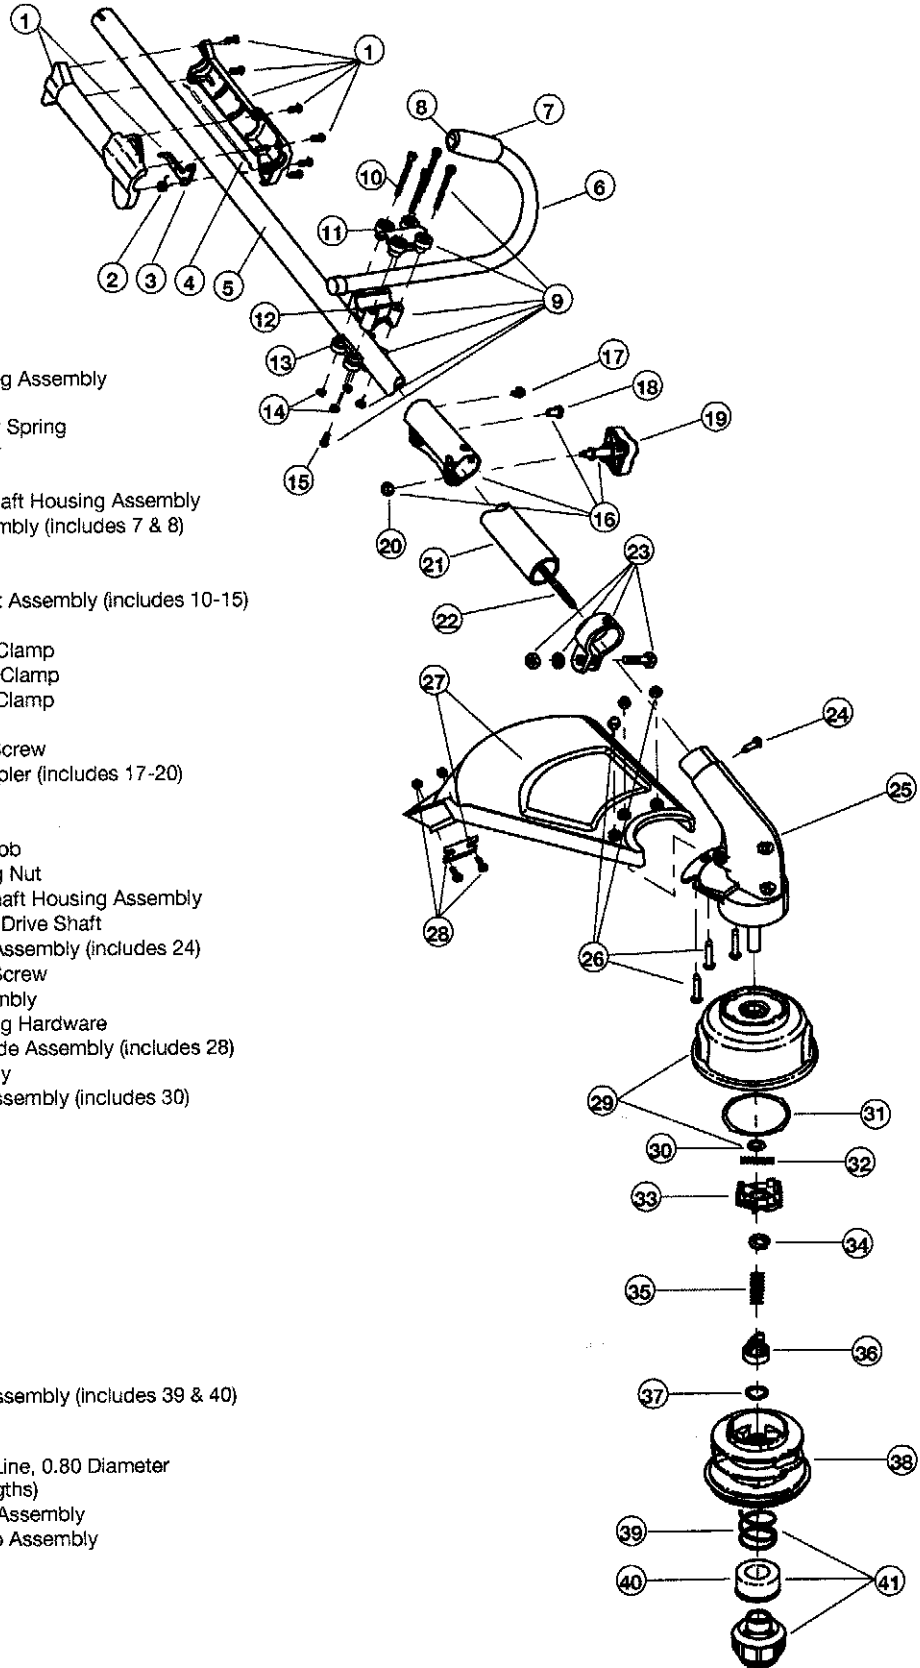

BOOM AND TRIMMER PARTS - MODEL 775r

2-CYCLE GAS TRIMMER

PPN- 41CD775A034

Item	Part No.	Description
1	791-182808	Throttle Housing Assembly (includes 2 & 3)
2	791-610314	Throttle Trigger Spring
3	791-182385	Throttle Trigger
4	791-182068	Throttle Cable
5	791-182309	Upper Drive Shaft Housing Assembly
6	791-180687	J-Handle Assembly (includes 7 & 8)
7	791-612831	Grip
8	791-612021	Tube Closure
9	791-683295	Handle Bracket Assembly (includes 10-15)
10	791-181811	Screw
11	791-181812	Upper Handle Clamp
12	791-181813	Middle Handle Clamp
13	791-181814	Lower Handle Clamp
14	791-181815	Nut
15	791-145569	Anti-Rotation Screw
16	791-181616	Click-Link Coupler (includes 17-20)
17	791-182057	Screw
18	791-181617	Bolt
19	791-181618	Adjustment Knob
20	791-181886	Knob Retaining Nut
21	753-1212	Lower Drive Shaft Housing Assembly
22	791-181166	Lower Flexible Drive Shaft
23	791-153597	Lower Clamp Assembly (includes 24)
24	791-145569	Anti-Rotation Screw
25	791-181566	Gearbox Assembly
26	791-180547	Shield Mounting Hardware
27	791-180548	Shield and Blade Assembly (includes 28)
28	791-180553	Blade Assembly
29	791-181457	Outer Spool Assembly (includes 30)
30	791-181458	Retainer
31	791-181561	Thrust Washer
32	791-181459	Small Spring
33	753-04257	Slider
34	791-181532	E-Clip
35	791-181531	Spring
36	791-181462	Plunger
37	791-181463	C-Clip
38	791-181464	Inner Reel
39	791-181465	Large Spring
40	791-181467	Foam Seal
41	791-181468	Bump Knob Assembly (includes 39 & 40)