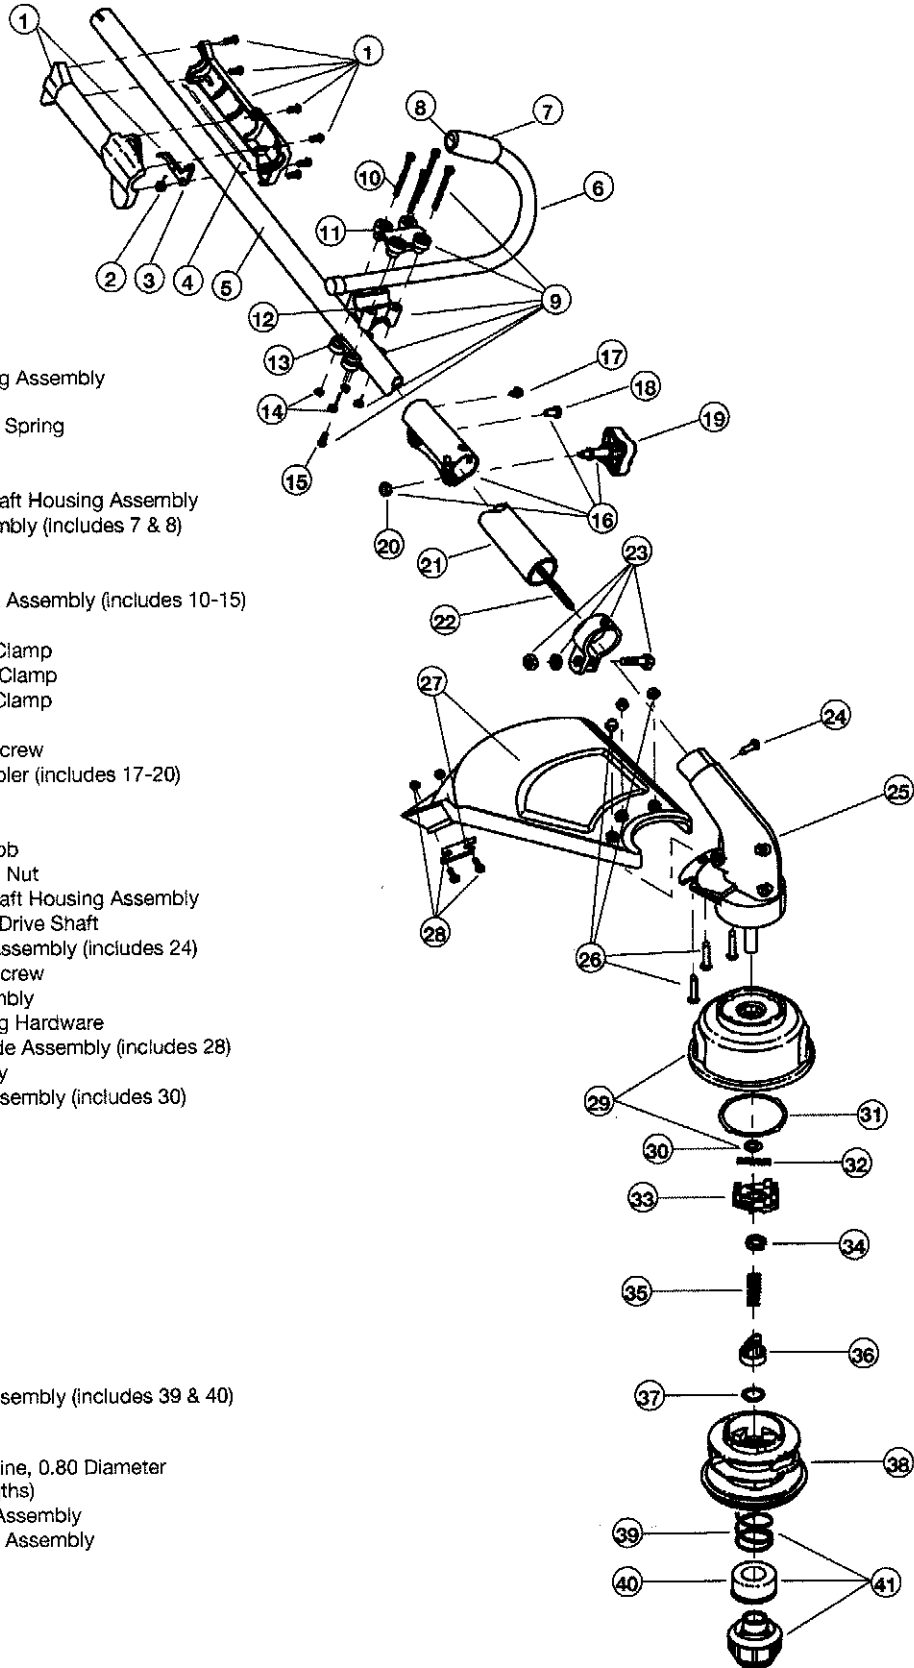

BOOM AND TRIMMER PARTS - MODEL 775r

2-CYCLE GAS TRIMMER

PPN- 41CD775B034

Item	Part No.	Description
1	791-182808	Throttle Housing Assembly (includes 2 & 3)
2	791-610314	Throttle Trigger Spring
3	791-182385	Throttle Trigger
4	791-182068	Throttle Cable
5	791-182309	Upper Drive Shaft Housing Assembly
6	791-180687	J-Handle Assembly (Includes 7 & 8)
7	791-612831	Grip
8	791-612021	Tube Closure
9	791-683295	Handle Bracket Assembly (includes 10-15)
10	791-181811	Screw
11	791-181812	Upper Handle Clamp
12	791-181813	Middle Handle Clamp
13	791-181814	Lower Handle Clamp
14	791-181815	Nut
15	791-145569	Anti-Rotation Screw
16	791-181616	Click-Link Coupler (includes 17-20)
17	791-182057	Screw
18	791-181617	Bolt
19	791-181618	Adjustment Knob
20	791-181886	Knob Retaining Nut
21	753-1212	Lower Drive Shaft Housing Assembly
22	791-181166	Lower Flexible Drive Shaft
23	791-153597	Lower Clamp Assembly (includes 24)
24	791-145569	Anti-Rotation Screw
25	791-181566	Gearbox Assembly
26	791-180547	Shield Mounting Hardware
27	791-180548	Shield and Blade Assembly (includes 28)
28	791-180553	Blade Assembly
29	791-181457	Outer Spool Assembly (includes 30)
30	791-181458	Retainer
31	791-181561	Thrust Washer
32	791-181459	Small Spring
33	753-04257	Slider
34	791-181532	E-Clip
35	791-181531	Spring
36	791-181462	Plunger
37	791-181463	C-Clip
38	791-181464	Inner Reel
39	791-181465	Large Spring
40	791-181467	Foam Seal
41	791-181468	Bump Knob Assembly (includes 39 & 40)

Optional Accessories

- * 791-181472 Replacement Line, 0.80 Diameter (8 ft - 10 ft lengths)
- * 753-04221 Reel and Line Assembly
- * 791-682075 Shoulder Strap Assembly

* Items Not Shown