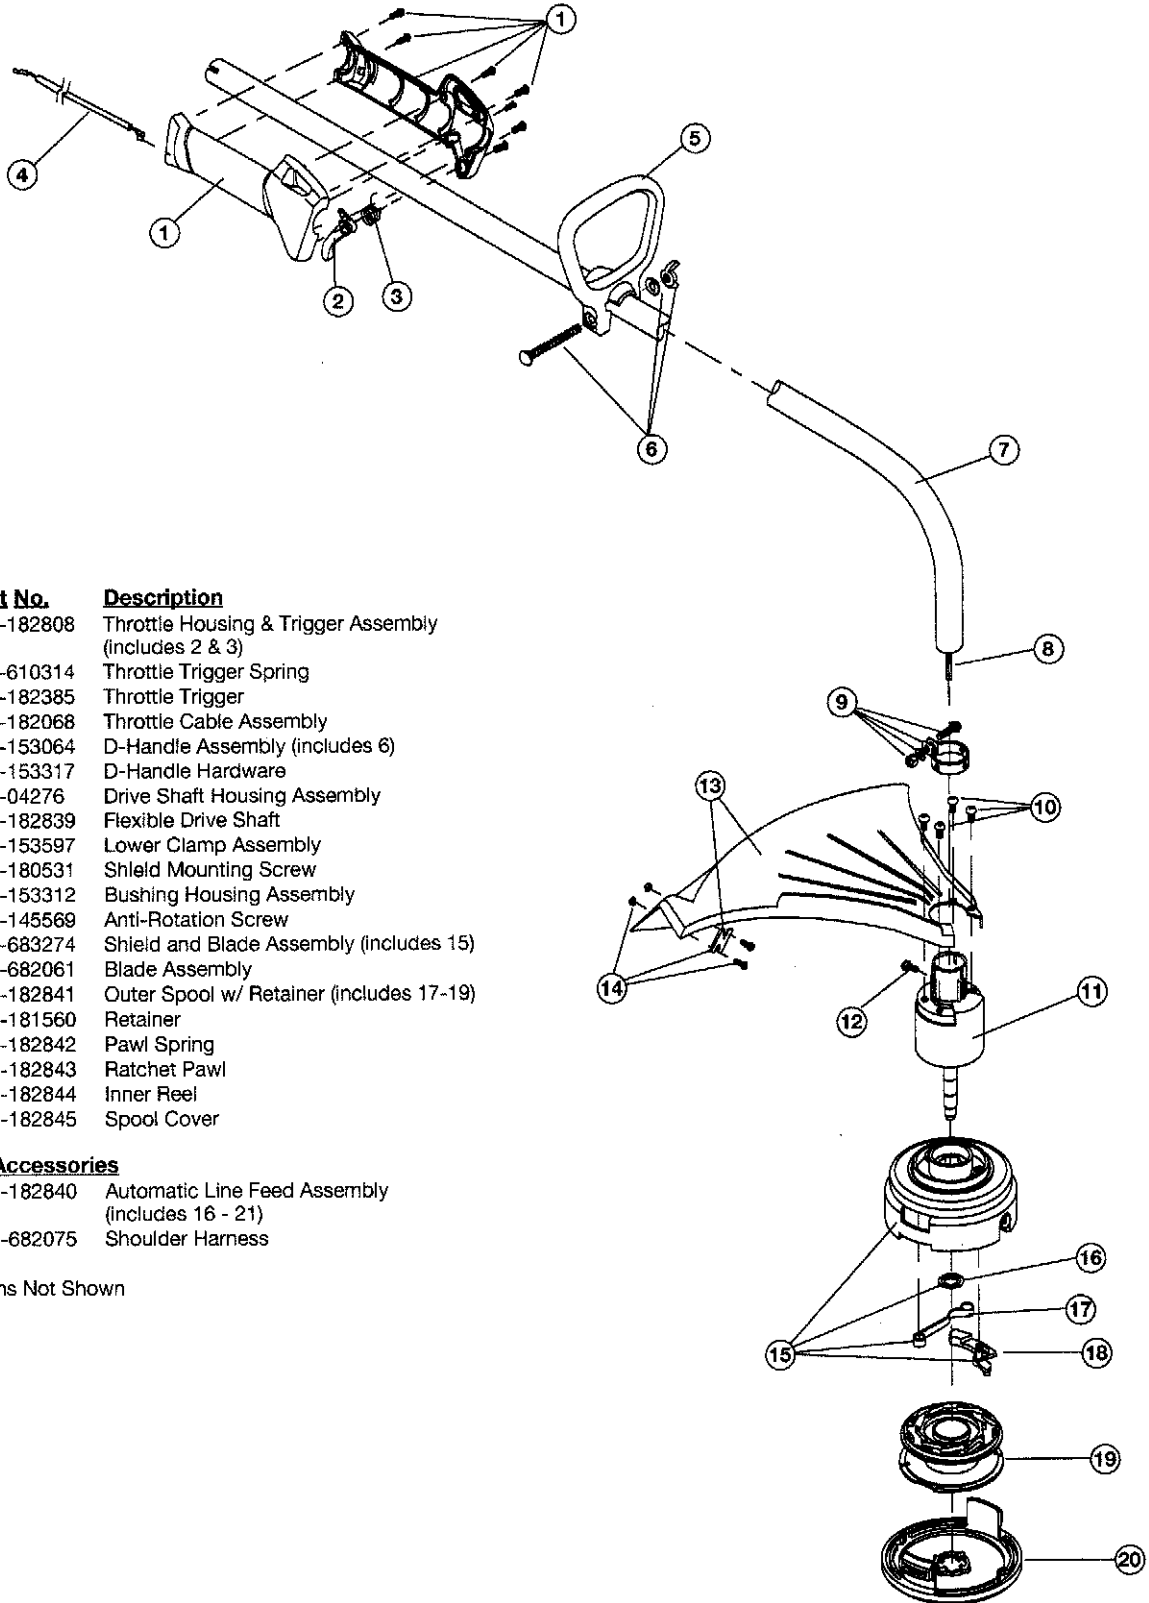

BOOM AND TRIMMER PARTS - MODEL 704rVP

2-CYCLE GAS TRIMMER

PPN 41CD7V4G034

Item	Part No.	Description
1	791-182808	Throttle Housing & Trigger Assembly (includes 2 & 3)
2	791-610314	Throttle Trigger Spring
3	791-182385	Throttle Trigger
4	791-182068	Throttle Cable Assembly
5	791-153064	D-Handle Assembly (includes 6)
6	791-153317	D-Handle Hardware
7	753-04276	Drive Shaft Housing Assembly
8	791-182839	Flexible Drive Shaft
9	791-153597	Lower Clamp Assembly
10	791-180531	Shield Mounting Screw
11	791-153312	Bushing Housing Assembly
12	791-145569	Anti-Rotation Screw
13	791-683274	Shield and Blade Assembly (includes 15)
14	791-682061	Blade Assembly
15	791-182841	Outer Spool w/ Retainer (includes 17-19)
16	791-181560	Retainer
17	791-182842	Pawl Spring
18	791-182843	Ratchet Pawl
19	791-182844	Inner Reel
20	791-182845	Spool Cover

Optional Accessories

- * 791-182840 Automatic Line Feed Assembly (includes 16 - 21)
- * 791-682075 Shoulder Harness
- * Items Not Shown