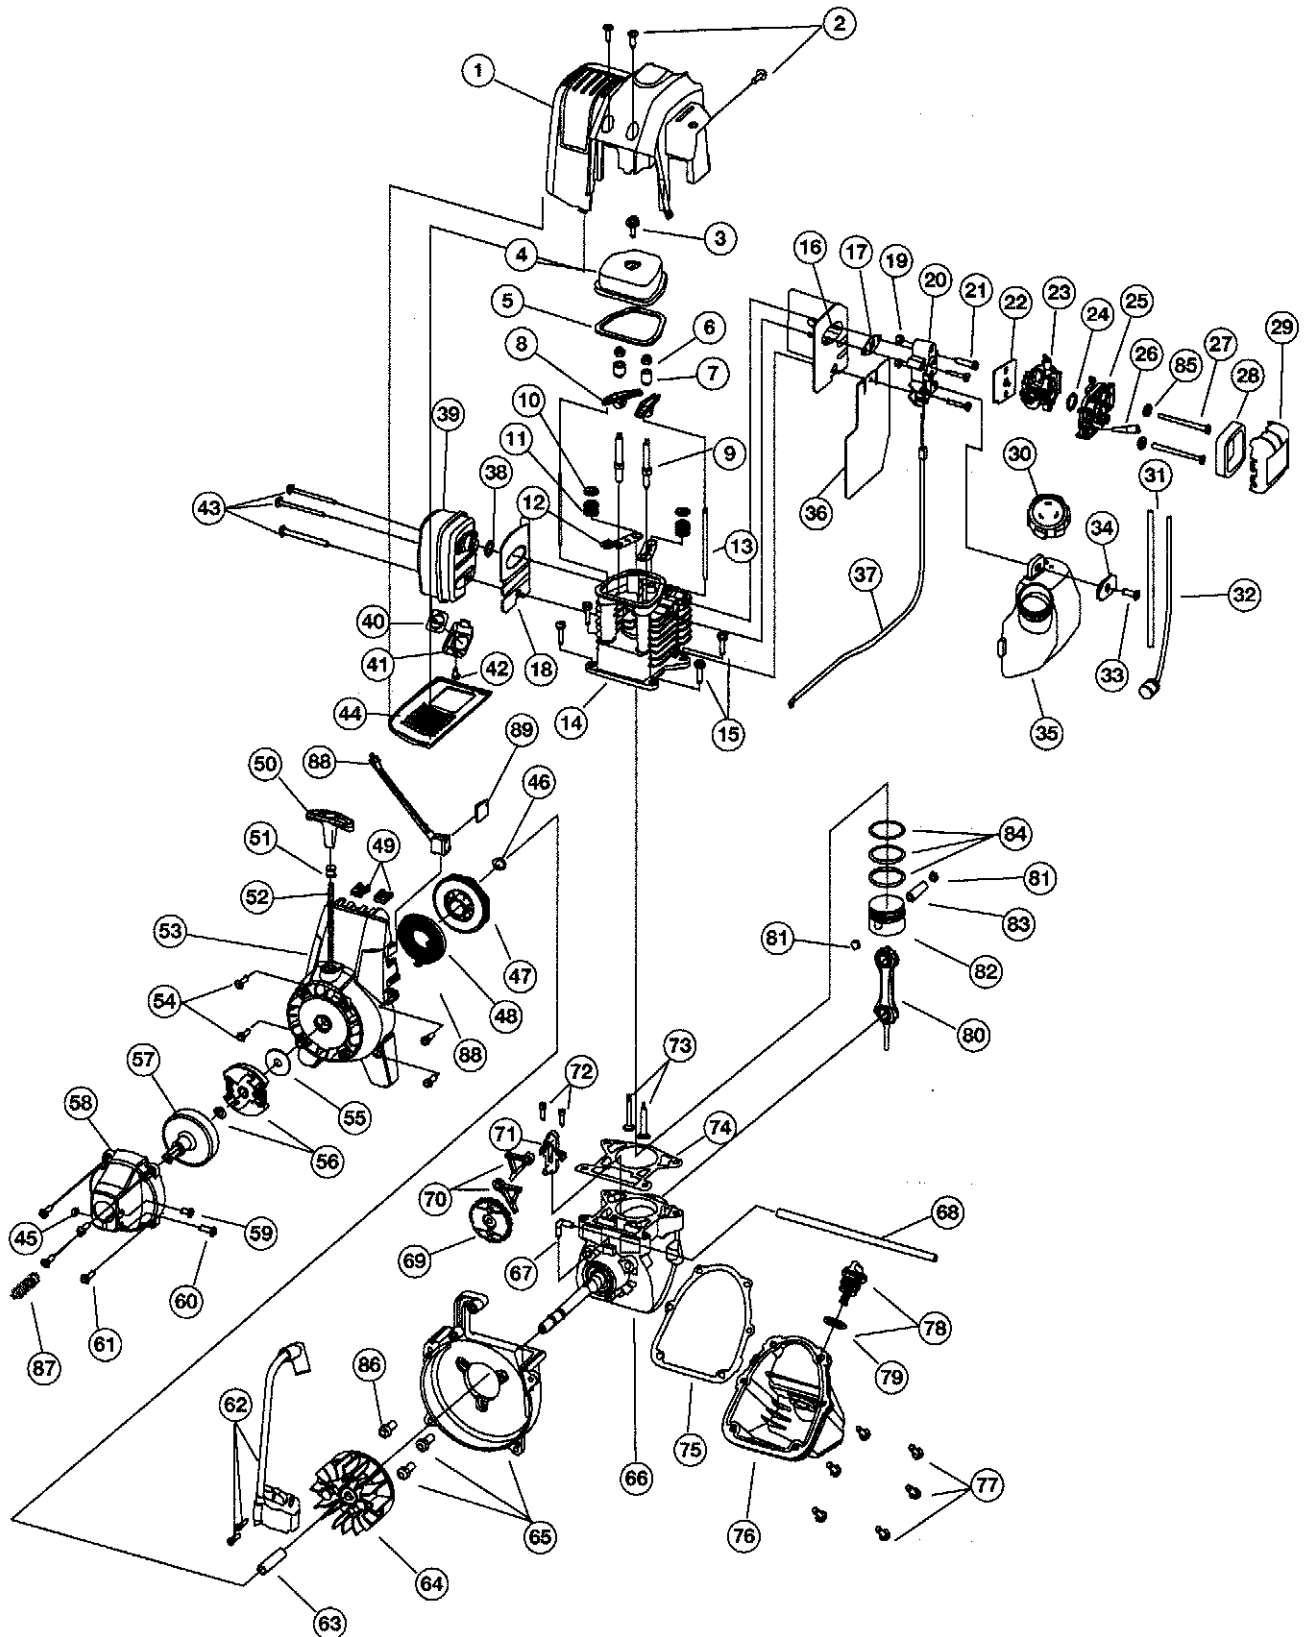

ENGINE PARTS - MODEL 825r
4-CYCLE GAS TRIMMER
PPN 41CD825A034

Part Numbers On Following Page

ENGINE PARTS - MODEL 825r

4-CYCLE GAS TRIMMER

PPN 41CD825A034

<u>Item</u>	<u>Part No.</u>	<u>Description</u>	<u>Item</u>	<u>Part No.</u>	<u>Description</u>
1	753-1222	Engine Cover	46	791-181247	Pal Nut Retaining Ring
2	791-182339	Engine Cover Screws	47	753-1199	Recoil Pulley
3	791-181025	Valve Cover Screw	48	753-1236	Recoil Spring
4	791-182098	Valve Cover	49	791-182366	Nut Clip
5	791-182099	Valve Cover Gasket	50	791-181079	Pull Handle
6	791-182340	Rocker Adjustment Nut	51	791-611061	Rope Guide
7	791-182101	Rocker Arm Pivot	52	791-613103	Rope
8	791-182100	Rocker Arm	52	791-181020	Starter Housing Screw
9	791-182341	Rocker Arm Stud	54	753-04154	Starter Housing Assembly (includes 46-52)
10	791-182103	Valve Spring Retainer	55	791-182368	Clutch Washer
11	791-181038	Valve Spring	56	753-1238	Clutch with Spacer
12	791-182102	Push Rod Guide	57	791-153592	Clutch Drum
13	791-181033	Push Rod	58	753-1239	Clutch Cover
14	791-182653	Cylinder Head Assembly	59	791-145569	Anti-Rotation Screw
15	791-182344	Cylinder Screw	60	753-1240	Screw
16	753-1226	Intake Baffle	61	791-181345	Clutch Cover Screw
17	791-182749	Carburetor Mount Gasket	62	791-182725	Ignition Module with Screws
18	753-1232	Muffler Baffle	63	791-181065	Spacer
19	791-181034	Nut	64	791-181867	Flywheel
20	791-182347	Carburetor Mount (includes 19)	65	791-182743	Shroud Assembly with Screws (includes 86)
21	791-182348	Carburetor Mount Screw	66	791-182376	Crankcase Assembly
22	791-182732	Carburetor Gasket	67	791-182375	90° Elbow
23	753-1225	Carburetor with Primer	68	791-182379	Breather Hose
24	791-181751	O-Ring, Carburetor	69	791-181015	Cam Gear
25	791-182350	Air Filter/Choke Cover Assembly (includes 29 & 30)	70	753-1242	Cam Follower
26	791-182097	Breather Tube	71	791-181013	Cam Bracket
27	791-181750	Air Filter Mounting Screw	72	791-181012	Cam Bracket Screw
28	791-181757	Air Filter	73	791-181040	Valves, Intake and Exhaust
29	791-182351	Air Filter Cover	74	791-182374	Cylinder Gasket
30	791-182271	Fuel Cap	75	791-181018	Oil Pan Gasket
31	791-182352	Fuel Return Line	76	791-182377	Oil Pan (includes 75 & 77)
32	791-182353	Fuel Pick-Up Line with Filter	77	791-181020	Oil Pan Screw
33	791-181080	Screw	78	791-182378	Dipstick Assembly (Includes 79)
34	791-182354	Washer	79	791-182290	O-Ring
35	791-182355	Fuel Tank Assembly (includes 31-33)	80	791-181009	Connecting Rod
36	791-182356	Fuel Tank Shield	81	791-181008	Wrist Pin Button
37	753-1231	Throttle Cable	82	753-1243	Piston
38	791-181048	Muffler Gasket	83	791-181006	Wrist Pin
39	791-182359	Muffler (includes 40, 42-44)	84	791-181005	Piston Ring Set
40	791-180890	Spark Arrestor Screen	85	791-182409	Washer
41	791-181045	Screen Cover	86	791-181861	Screw
42	791-181046	Screw	87	791-612468	Compression Spring
43	791-182361	Muffler Mounting Screw	88	791-182537	Ignition Switch Assembly w/ Leads
44	753-04092	Muffler Cover	89	791-182537	Gromet
45	753-1241	Nut	*	791-180852B	Spark Plug
			*	753-04087	Short Block Assembly (includes 3-15, & 66-84)
			*	791-180142	Starter Pawl Repair Kit
			*	753-04014	Carburetor Repair Kit
			*	791-182745	Cylinder Assembly (includes 9, 12, 14, 74)
			*		Parts not shown