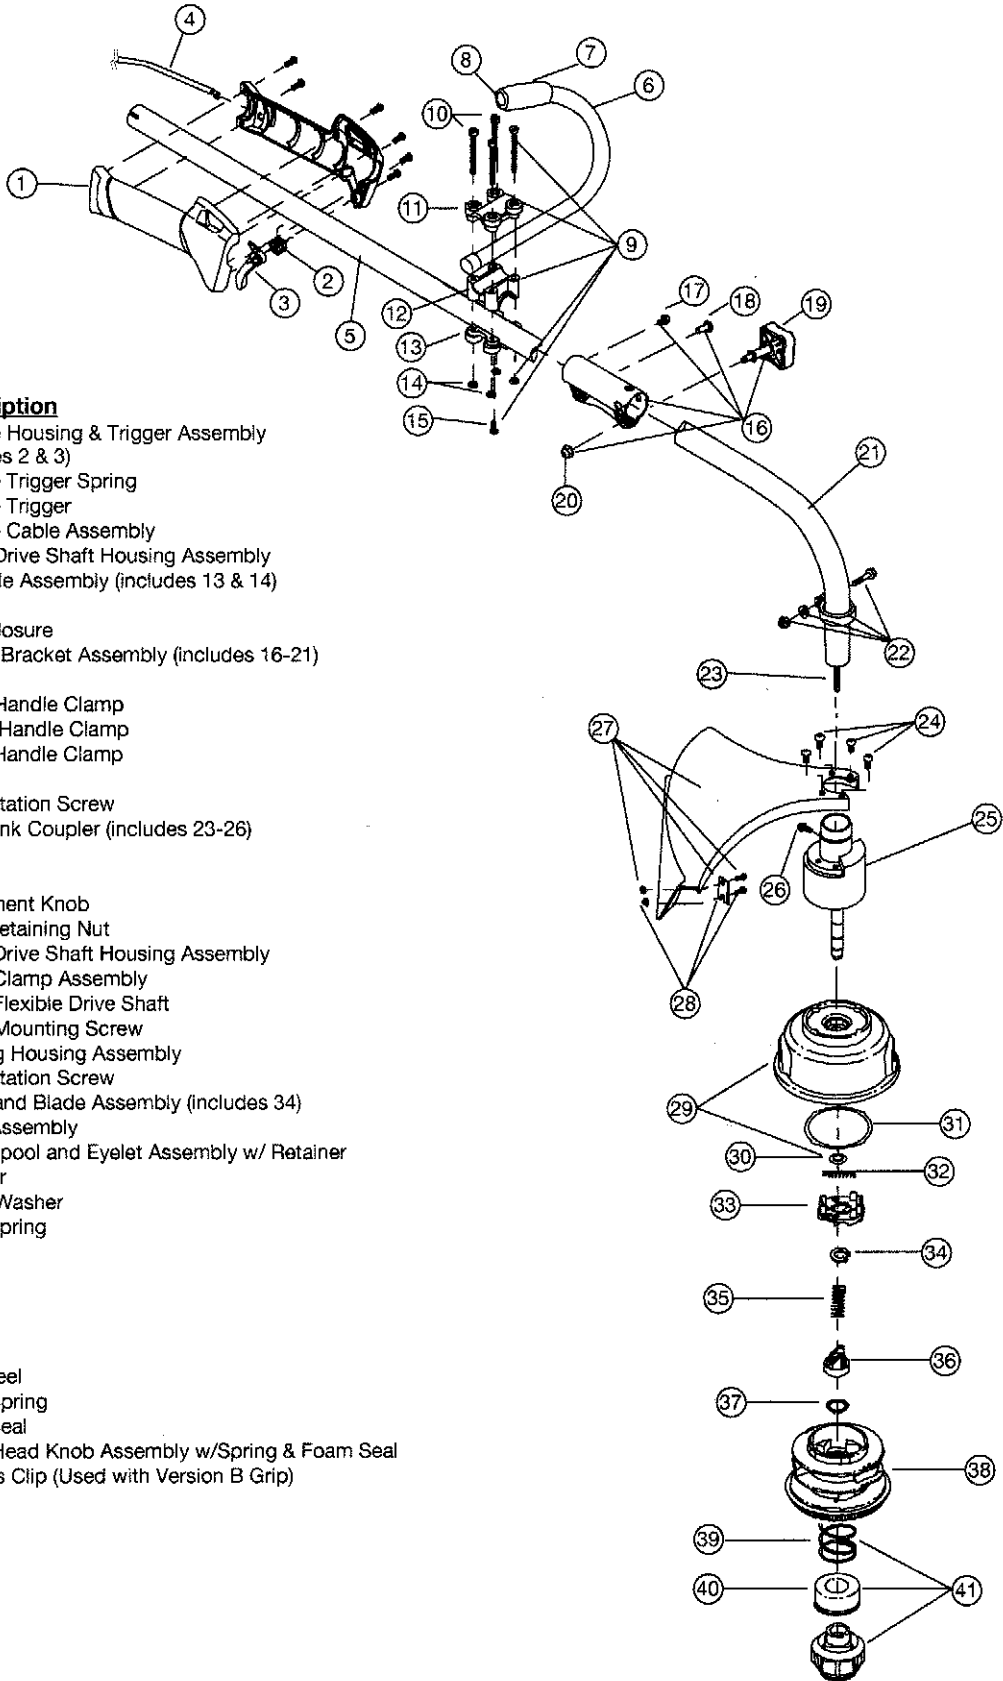

BOOM AND TRIMMER PARTS - MODEL 825r
4-CYCLE GAS TRIMMER
PPN 41CD825A034

Item	Part No.	Description
1	791-182808	Throttle Housing & Trigger Assembly (includes 2 & 3)
2	791-610314	Throttle Trigger Spring
3	791-182385	Throttle Trigger
4	753-1231	Throttle Cable Assembly
5	753-1247	Upper Drive Shaft Housing Assembly
6	791-180687	J-Handle Assembly (includes 13 & 14)
7	791-612831	Grip
8	791-612021	Tube Closure
9	791-683295	Handle Bracket Assembly (includes 16-21)
10	791-181811	Screw
11	791-181812	Upper Handle Clamp
12	791-181813	Middle Handle Clamp
13	791-181814	Lower Handle Clamp
14	791-181815	Nut
15	791-145569	Anti-Rotation Screw
16	791-181616B	Click-Link Coupler (includes 23-26)
17	791-182057	Screw
18	791-181617	Bolt
19	791-181618B	Adjustment Knob
20	791-181886	Knob Retaining Nut
21	791-182387	Lower Drive Shaft Housing Assembly
22	791-153597	Lower Clamp Assembly
23	791-181852	Lower Flexible Drive Shaft
24	791-180531	Shield Mounting Screw
25	791-181857	Bushing Housing Assembly
26	791-145569	Anti-Rotation Screw
27	791-683274	Shield and Blade Assembly (includes 34)
28	791-682061	Blade Assembly
29	791-181457	Outer Spool and Eyelet Assembly w/ Retainer
30	791-181458	Retainer
31	791-181561	Thrust Washer
32	791-181459	Small Spring
33	791-181461	Slider
34	791-181532	E-Clip
35	791-181531	Spring
36	791-181462	Plunger
37	791-181463	C-Clip
38	791-181464	Inner Reel
39	791-181465B	Large Spring
40	791-181467	Foam Seal
41	791-181468B	Bump Head Knob Assembly w/Spring & Foam Seal
*	791-610327	Harness Clip (Used with Version B Grip)