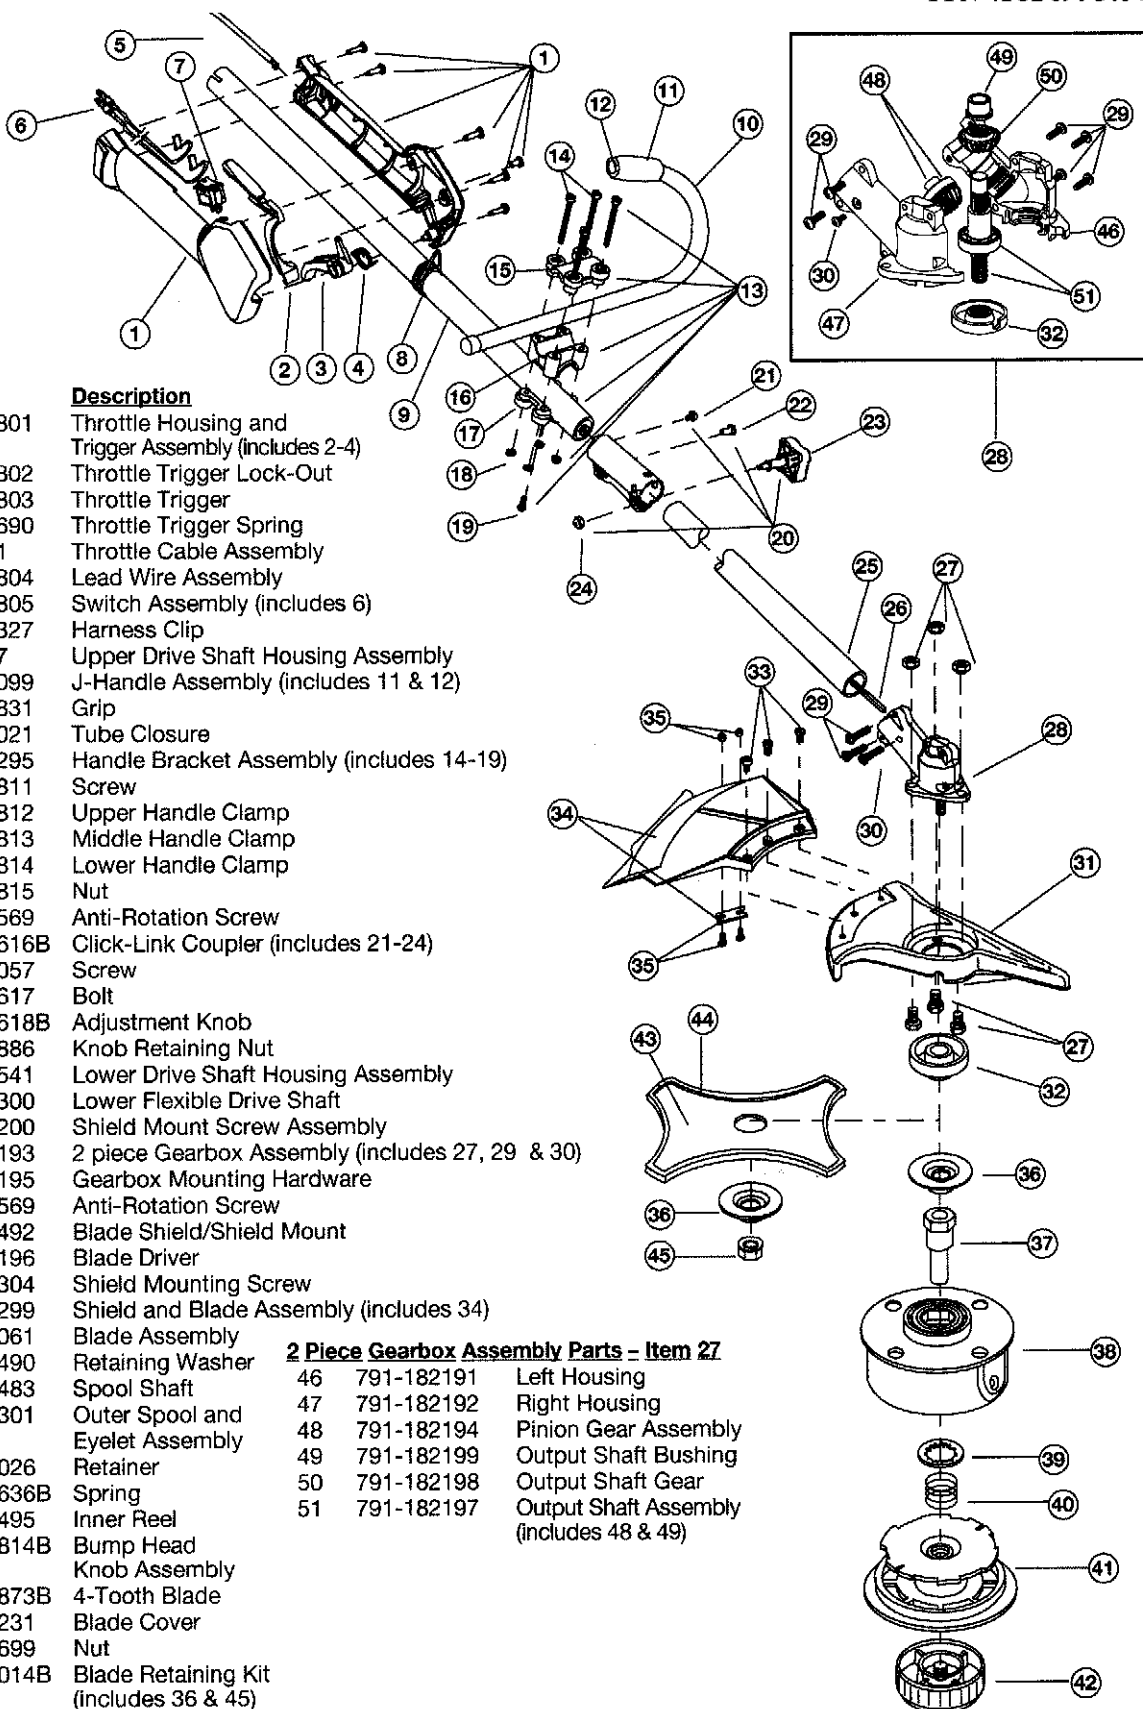

BOOM AND TRIMMER PARTS - MODEL 890r

4-CYCLE GAS TRIMMER

PPN-41CD890G034

Item	Part No.	Description
1	791-182801	Throttle Housing and Trigger Assembly (includes 2-4)
2	791-182802	Throttle Trigger Lock-Out
3	791-182803	Throttle Trigger
4	791-182690	Throttle Trigger Spring
5	753-1231	Throttle Cable Assembly
6	791-182804	Lead Wire Assembly
7	791-182805	Switch Assembly (includes 6)
8	791-610327	Harness Clip
9	753-1247	Upper Drive Shaft Housing Assembly
10	791-181099	J-Handle Assembly (includes 11 & 12)
11	791-612831	Grip
12	791-612021	Tube Closure
13	791-683295	Handle Bracket Assembly (includes 14-19)
14	791-181811	Screw
15	791-181812	Upper Handle Clamp
16	791-181813	Middle Handle Clamp
17	791-181814	Lower Handle Clamp
18	791-181815	Nut
19	791-145569	Anti-Rotation Screw
20	791-181616B	Click-Link Coupler (includes 21-24)
21	791-182057	Screw
22	791-181617	Bolt
23	791-181618B	Adjustment Knob
24	791-181886	Knob Retaining Nut
25	791-182541	Lower Drive Shaft Housing Assembly
26	791-613300	Lower Flexible Drive Shaft
27	791-182200	Shield Mount Screw Assembly
28	791-182193	2 piece Gearbox Assembly (includes 27, 29 & 30)
29	791-182195	Gearbox Mounting Hardware
30	791-145569	Anti-Rotation Screw
31	791-147492	Blade Shield/Shield Mount
32	791-182196	Blade Driver
33	791-683304	Shield Mounting Screw
34	791-683299	Shield and Blade Assembly (includes 34)
35	791-682061	Blade Assembly
36	791-147490	Retaining Washer
37	791-612483	Spool Shaft
38	791-683301	Outer Spool and Eyelet Assembly
39	791-612026	Retainer
40	791-610636B	Spring
41	791-147495	Inner Reel
42	791-180814B	Bump Head Knob Assembly
43	791-145873B	4-Tooth Blade
44	791-613231	Blade Cover
45	791-181699	Nut
*	791-180014B	Blade Retaining Kit (includes 36 & 45)
*	791-613226	Locking Rod Tool
*	791-682075	Shoulder Harness

2 Piece Gearbox Assembly Parts - Item 27

46	791-182191	Left Housing
47	791-182192	Right Housing
48	791-182194	Pinion Gear Assembly
49	791-182199	Output Shaft Bushing
50	791-182198	Output Shaft Gear
51	791-182197	Output Shaft Assembly (includes 48 & 49)