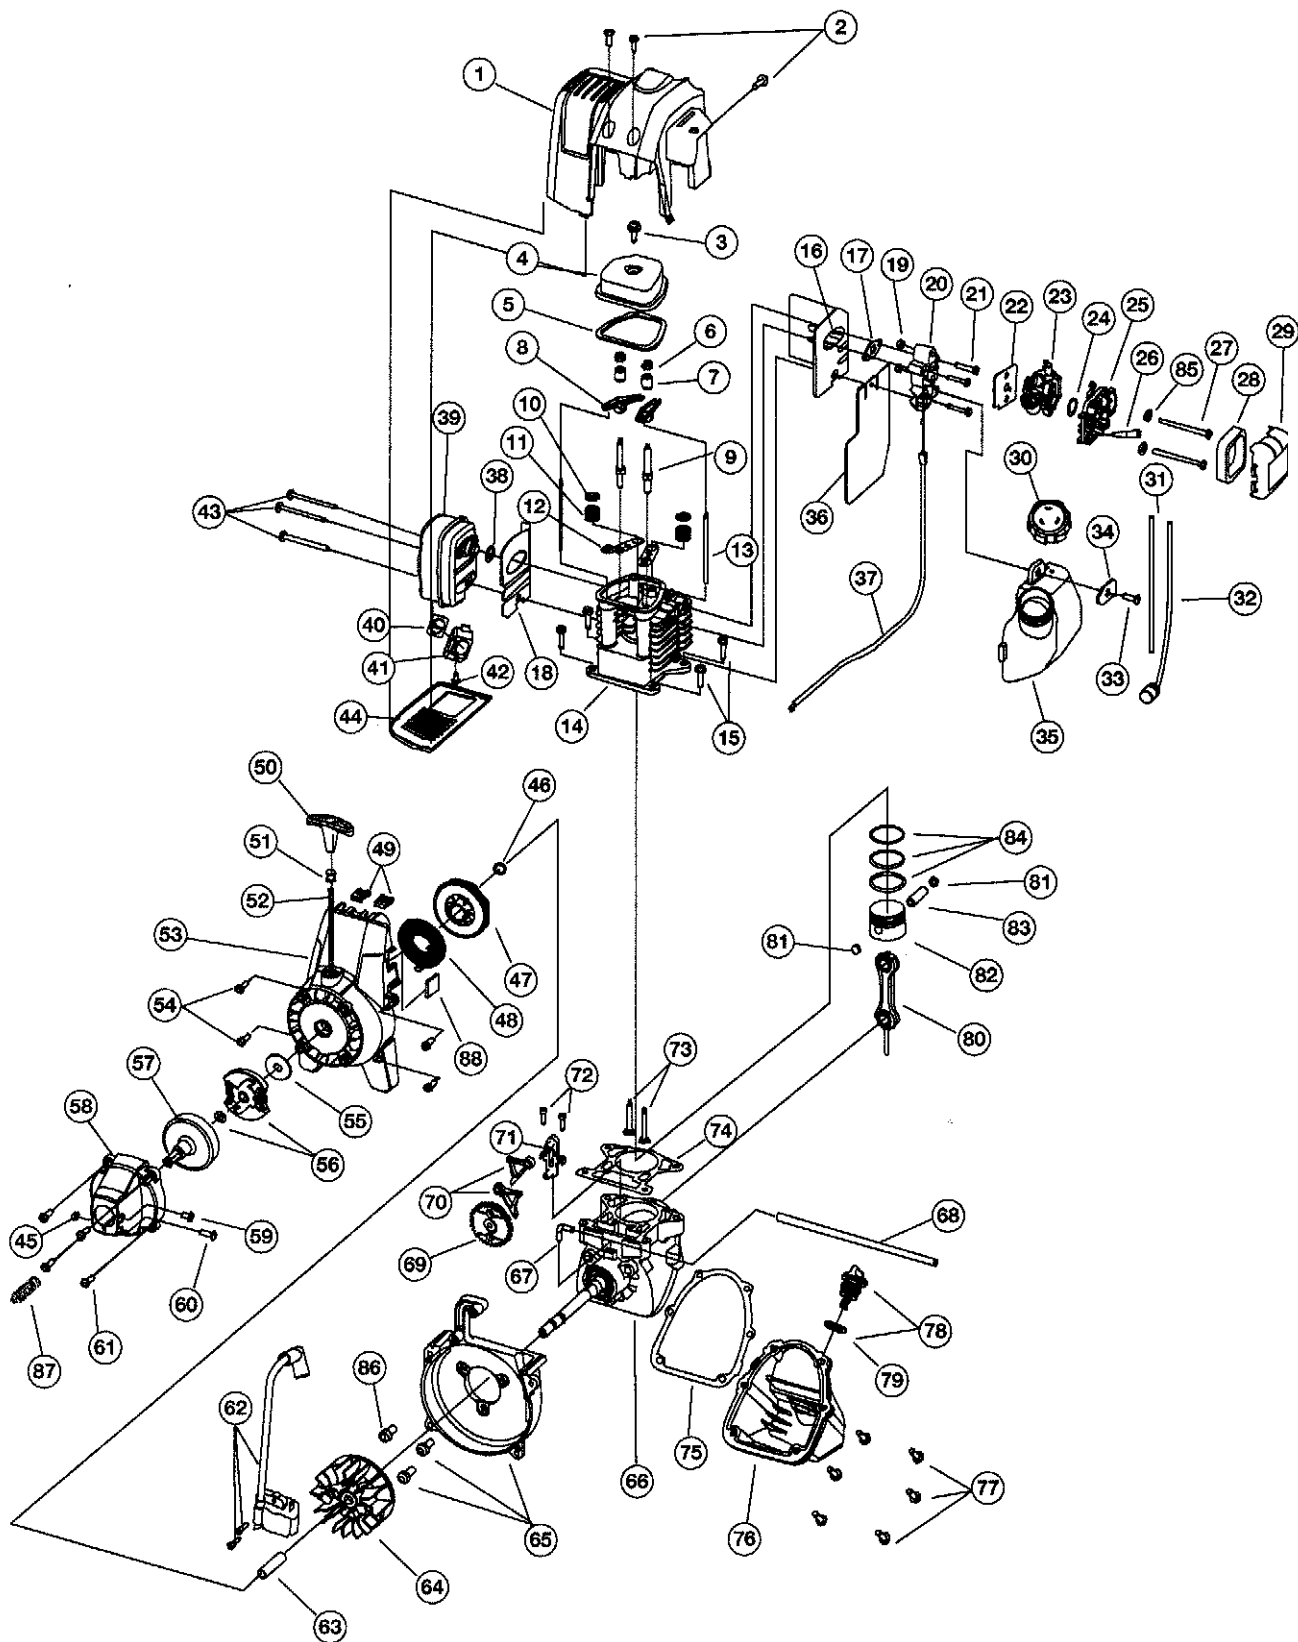

ENGINE PARTS - MODEL 890r 4-CYCLE GAS TRIMMER

PPN-41CD890G034

Part Numbers On Following Page

ENGINE PARTS - MODEL 890r

4-CYCLE GAS TRIMMER

PPN-41CD890G034

<u>Item</u>	<u>Part No.</u>	<u>Description</u>	<u>Item</u>	<u>Part No.</u>	<u>Description</u>
1	753-1222	Engine Cover	46	791-181247	Pal Nut Retaining Ring
2	791-182339	Engine Cover Screws	47	753-1199	Recoil Pulley
3	791-181025	Valve Cover Screw	48	753-1236	Recoil Spring
4	791-182098	Valve Cover	49	791-182366	Nut Clip
5	791-182099	Valve Cover Gasket	50	791-181079	Pull Handle
6	791-182340	Rocker Adjustment Nut	51	791-611061	Rope Guide
7	791-182101	Rocker Arm Pivot	52	791-613103	Rope
8	791-182100	Rocker Arm	52	791-181020	Starter Housing Screw
9	791-182341	Rocker Arm Stud	54	753-04154	Starter Housing Assembly (includes 46-52)
10	791-182103	Valve Spring Retainer	55	791-182368	Clutch Washer
11	791-181038	Valve Spring	56	753-1238	Clutch with Spacer
12	791-182102	Push Rod Guide	57	791-153592	Clutch Drum
13	791-181033	Push Rod	58	753-1239	Clutch Cover
14	791-182653	Cylinder Head Assembly	59	791-145569	Anti-Rotation Screw
15	791-182344	Cylinder Screw	60	753-1240	Screw
16	753-1226	Intake Baffle	61	791-181345	Clutch Cover Screw
17	791-182749	Carburetor Mount Gasket	62	791-182725	Ignition Module with Screws
18	753-1232	Muffler Baffle	63	791-181065	Spacer
19	791-181034	Nut	64	791-181867	Flywheel
20	791-182347	Carburetor Mount (includes 19)	65	791-182743	Shroud Assembly with Screws (includes 86)
21	791-182348	Carburetor Mount Screw	66	791-182376	Crankcase Assembly
22	791-182732	Carburetor Gasket	67	791-182375	90° Elbow
23	753-1225	Carburetor with Primer	68	791-182379	Breather Hose
24	791-181751	O-Ring, Carburetor	69	791-181015	Cam Gear
25	791-182350	Air Filter/Choke Cover Assembly (includes 29 & 30)	70	753-1242	Cam Follower
26	791-182097	Breather Tube	71	791-181013	Cam Bracket
27	791-181750	Air Filter Mounting Screw	72	791-181012	Cam Bracket Screw
28	791-181757	Air Filter	73	791-181040	Valves, Intake and Exhaust
29	791-182351	Air Filter Cover	74	791-182374	Cylinder Gasket
30	791-182271	Fuel Cap	75	791-181018	Oil Pan Gasket
31	791-182352	Fuel Return Line	76	791-182377	Oil Pan (includes 75 & 77)
32	791-182353	Fuel Pick-Up Line with Filter	77	791-181020	Oil Pan Screw
33	791-181080	Screw	78	791-182378	Dipstick Assembly (includes 79)
34	791-182354	Washer	79	791-182290	O-Ring
35	791-182355	Fuel Tank Assembly (includes 31-33)	80	791-181009	Connecting Rod
36	791-182356	Fuel Tank Shield	81	791-181008	Wrist Pin Button
37	753-1231	Throttle Cable	82	753-1243	Piston
38	791-181048	Muffler Gasket	83	791-181006	Wrist Pin
39	791-182359	Muffler (includes 40, 42-44)	84	791-181005	Piston Ring Set
40	791-180890	Spark Arrestor Screen	85	791-182409	Washer
41	791-181045	Screen Cover	86	791-181861	Screw
42	791-181046	Screw	87	791-612468	Compression Spring
43	791-182361	Muffler Mounting Screw	88	791-182537	Grommet
44	753-04092	Muffler Cover	*	791-180852B	Spark Plug
45	753-1241	Nut	*	753-04087	Short Block Assembly (includes 3-15, & 66-84)
			*	791-180142	Starter Pawl Repair Kit
			*	753-04014	Carburetor Repair Kit
			*	791-182745	Cylinder Assembly (includes 9, 12, 14, 74)
			*		Parts not shown