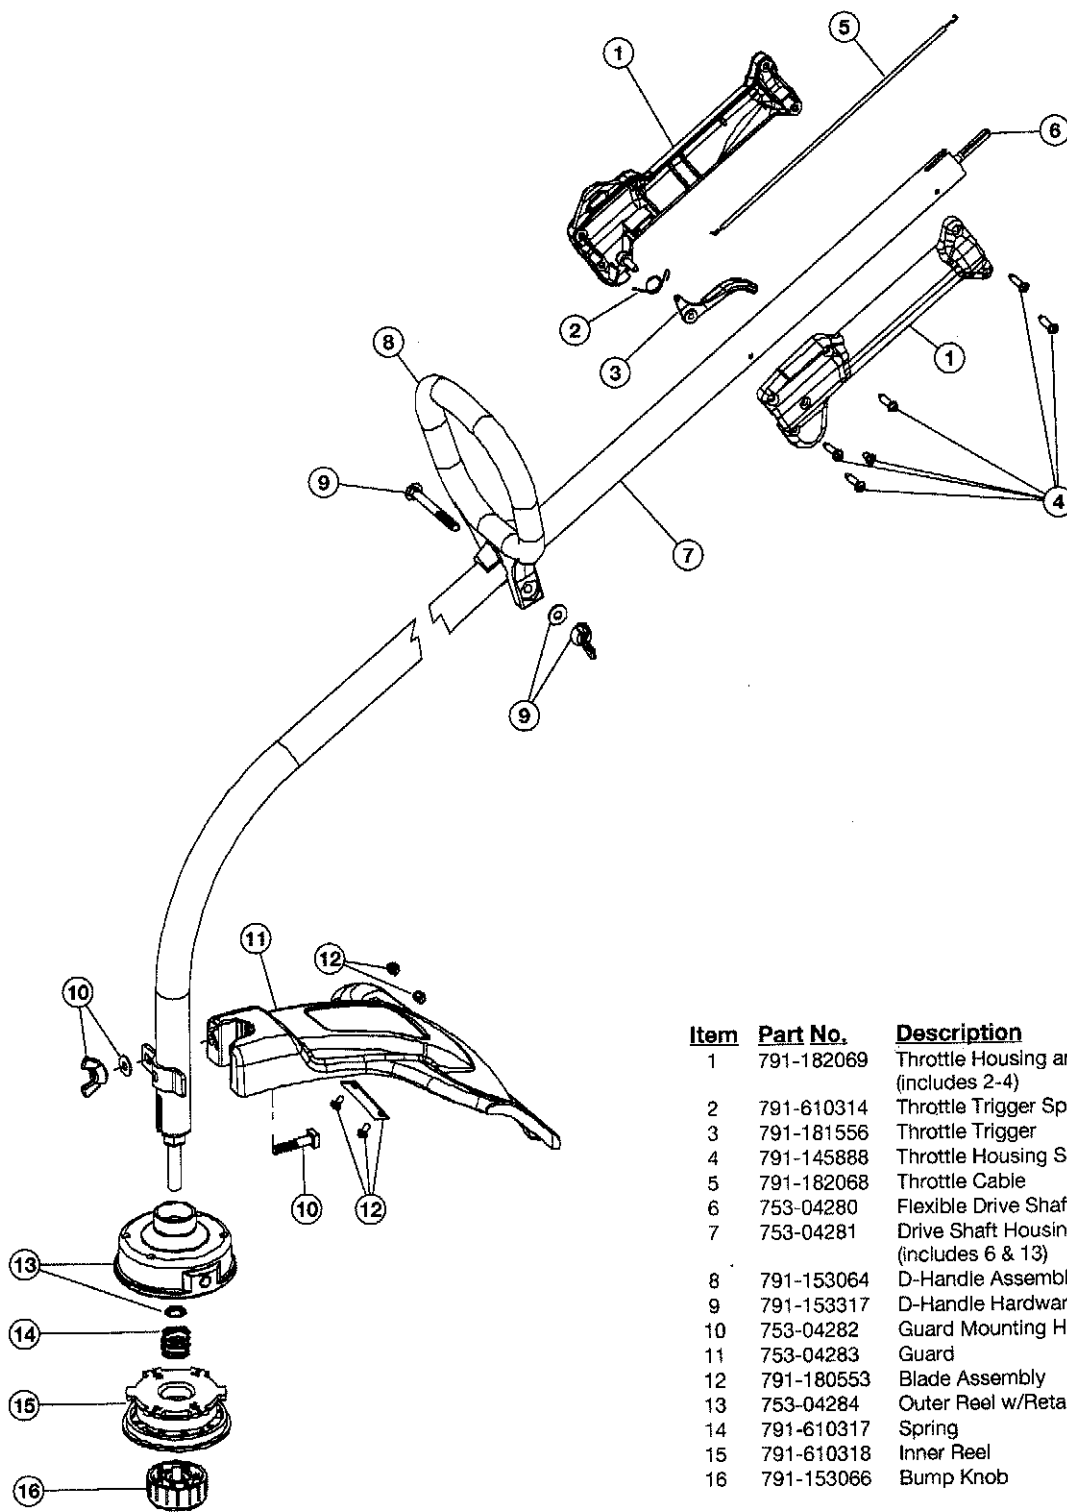

* Items Not Shown

BOOM AND TRIMMER PARTS - MODEL 700r

2-CYCLE GAS TRIMMER

PPN - 41DD700G034

Item	Part No.	Description
1	791-182069	Throttle Housing and Trigger Assembly (includes 2-4)
2	791-610314	Throttle Trigger Spring
3	791-181556	Throttle Trigger
4	791-145888	Throttle Housing Screws
5	791-182068	Throttle Cable
6	753-04280	Flexible Drive Shaft
7	753-04281	Drive Shaft Housing Assembly (includes 6 & 13)
8	791-153064	D-Handle Assembly (includes 9)
9	791-153317	D-Handle Hardware
10	753-04282	Guard Mounting Hardware
11	753-04283	Guard
12	791-180553	Blade Assembly
13	753-04284	Outer Reel w/Retainer
14	791-610317	Spring
15	791-610318	Inner Reel
16	791-153066	Bump Knob