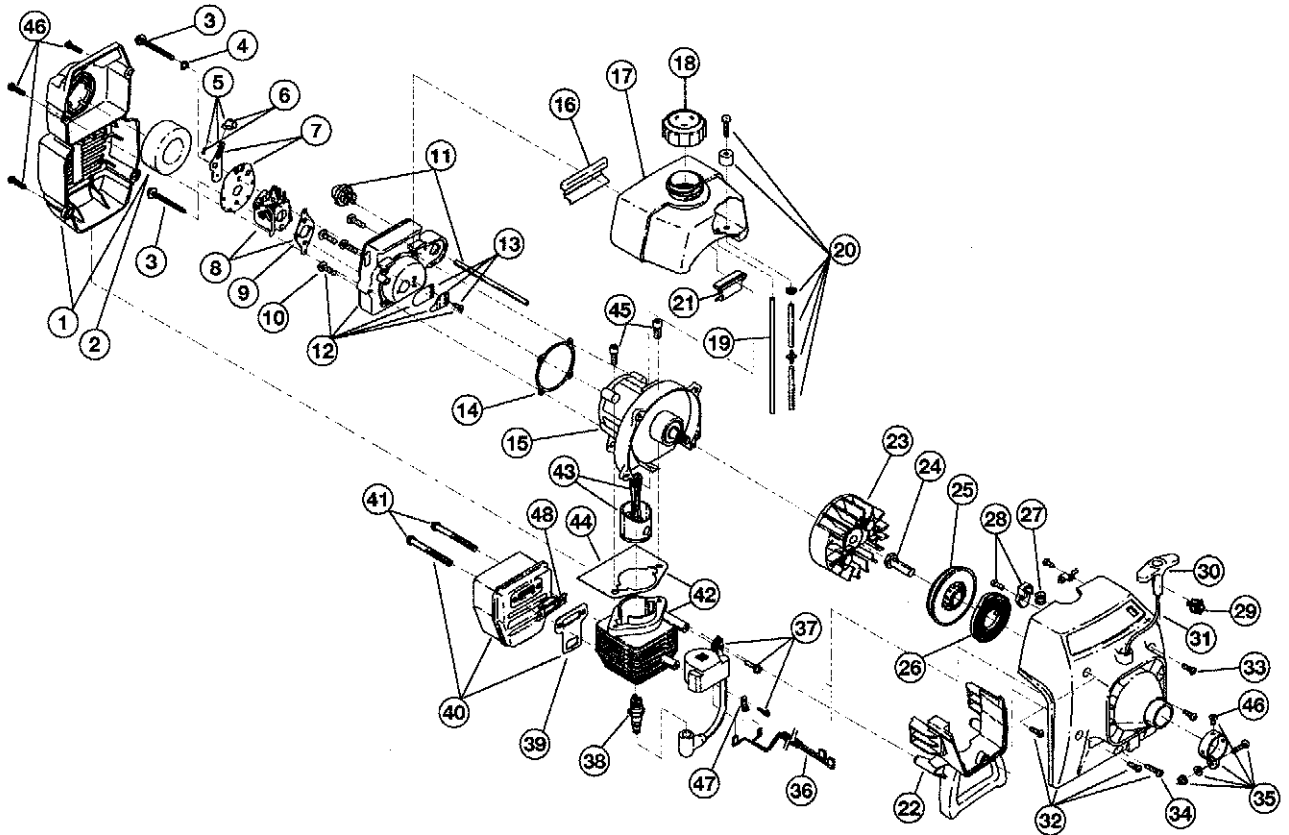

ENGINE PARTS - MODEL 700r

2-CYCLE GAS TRIMMER

PPN - 41DD700G034

Item	Part No.	Description	Item	Part No.	Description
1	791-182059	Air Cleaner/Muffler Cover Assembly (includes 2 & 46)	28	791-181889	Pulley Retainer Assembly
2	791-180350	Air Cleaner Filter	29	753-04241	Switch Assembly (includes 36)
3	791-180351	Carburetor Mounting Screw Assembly	30	791-181079	Pull Handle
4	791-180226	Wavey Washer	31	791-613103	Rope
5	791-182061	Choke Lever Assembly (includes 6)	32	753-04300	Starter Housing Assembly (includes 25-31, 33 & 34)
6	791-182070	Choke Knob and Screw	33	791-181862	Housing Screw
7	791-182060	Choke Lever and Plate (includes 5 & 6)	34	791-181345	Cover Screw
8	753-04320	Carburetor Assembly (includes 9 & 20)	35	791-153597	Upper Clamp Assembly
9	791-610675	Carburetor Gasket	36	753-04242	Wire Lead
10	791-181860	Carb Mount Screw	37	753-04324	Module Assembly
11	791-181558	Primer and Hose Assembly	38	791-610311	Spark Plug
12	753-1196	Carb Mount Assembly (includes 10, 13 & 14)	39	753-04159	Exhaust Gasket
13	791-684451	Reed Assembly	40	791-182066	Muffler Assembly (includes 39 & 41)
14	753-1208	Carburetor Mount Gasket	41	791-147575	Muffler Mounting Bolt Assembly
15	753-04321	Crank Case Service Assembly (includes 10)	42	753-04323	Cylinder Assembly (includes 44 & 45)
16	791-612134	Rear Mounting Pad	43	753-1207	Piston and Rod Assembly
17	791-181152	Fuel Tank Assembly (includes 18 & 20)	44	753-1197	Cylinder Gasket
18	791-182271	Fuel Cap Assembly	45	791-182723	Cylinder Bolt
19	791-181168	Fuel Return Line	46	791-145569	Anti-Rotation Screw
20	791-682039	Fuel Line Assembly	47	791-611069	Ground Tab
21	791-145308	Front Mounting Pad	48	791-182747	Spark Arrestor
22	791-182064	Shroud Extension and Stand	*	753-04134	Engine Gasket Kit
23	791-182736	Flywheel Assembly	*	791-180602	O.E.M. Carburetor Repair Kit (Walbro)
24	791-610303	Square Nut Drive	*	791-181069	Gasket Diaphragm Repair Kit (Walbro)
25	753-04232	Recoil Pulley Assembly (includes 28)	*	753-1209	Piston Ring
26	791-613102	Recoil Spring	*	753-04322	Short Block Assembly (includes 15, 23-24, 38, 42-45)
27	791-611061	Rope Guide	*	791-181501	Starter Housing Screw Set
			*	791-610309	Crankcase Seal

* Items Not Shown