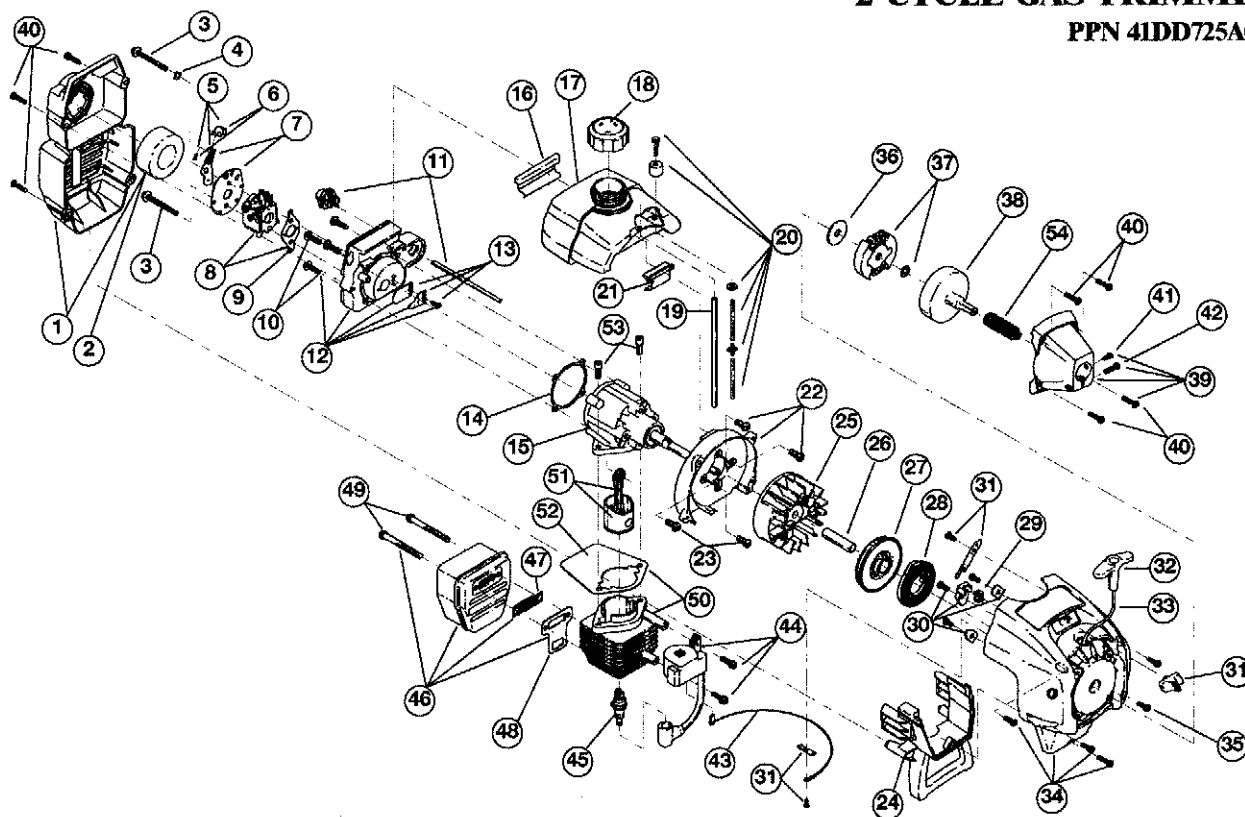

ENGINE PARTS - MODEL 725r

2-CYCLE GAS TRIMMER

PPN 41DD725A034

Item	Part No.	Description	Item	Part No.	Description
1	791-182059	Air Cleaner/Muffler Cover Assembly (includes 2 & 41)	33	791-613103	Rope
2	791-180350	Air Cleaner Filter	34	791-181443	Starter Housing Assembly (includes 27-33 & 41)
3	791-180351	Carburetor Mounting Screw Assembly	35	791-181862	Housing Screw
4	791-180226	Wavey Washer	36	791-182368	Clutch Washer
5	791-182061	Choke Lever Assembly (includes 6)	37	791-181445	Clutch Rotor Assembly
6	791-182070	Choke Knob and Screw	38	791-153592	Clutch Drum Assembly
7	791-182060	Choke Lever and Plate (includes 5)	39	791-182797	Clutch Cover Assembly (includes 40-42)
8	753-04255	Carburetor Assembly (includes 9 & 20)	40	791-181345	Cover Screw
9	791-610675	Carburetor Gasket	41	791-182519	Anti-Rotation Screw
10	791-181860	Carb Mount Screw	42	791-181345	Clamping Screw
11	791-181558	Primer and Hose Assembly	43	791-180036	Wire Lead
12	753-1196	Carb Mount Assembly (Includes 10)	44	791-181937	Module Assembly
13	791-684451	Reed Assembly	45	753-04245	Spark Plug
14	753-1208	Carburetor Mount Gasket	46	791-182066	Muffler Assembly (includes 47-49)
15	753-04129	Crank Case Service Assembly (includes 23)	47	791-182747	Spark Arrestor Screen
16	791-612134	Rear Mounting Pad	48	753-04159	Exhaust Gasket
17	791-182399	Fuel Tank Assembly (includes 18-20)	49	791-147575	Muffler Mounting Bolt Assembly
18	791-182438	Fuel Cap Assembly	50	753-1206	Cylinder Assembly (includes 52)
19	791-181168	Fuel Return Line	51	753-1207	Piston and Rod Assembly
20	791-682039	Fuel Line Assembly	52	753-1197	Cylinder Gasket
21	791-145308	Front Mounting Pad	53	791-182723	Cylinder Bolt
22	791-153520	Shroud Assembly	54	791-612468	Spring
23	791-181861	Shroud Screw	*	753-04134	Engine Gasket Kit
24	791-182064	Shroud Extension and Stand	*	791-180602	O.E.M. Carburetor Repair Kit (Walbro)
25	791-182736	Flywheel Assembly	*	791-181873	Gasket Diaphragm Repair Kit (Walbro)
26	791-181065	Spacer	*	753-1209	Piston Ring
27	791-181597	Recoil Pulley Assembly	*	753-1210	Short Block Assembly (includes 10, 15, 23, 45, 49-52)
28	791-613102	Recoil Spring	*	791-181501	Starter Housing Screw Set
29	791-611061	Rope Guide	*	791-610309	Crankcase Seal
30	791-181441	Pulley Retainer Assembly	*	791-181599	Clutch Springs (Qty. 2)
31	791-181442	Switch Assembly (includes 44)			
32	791-181079	Pull Handle			

* Items Not Shown