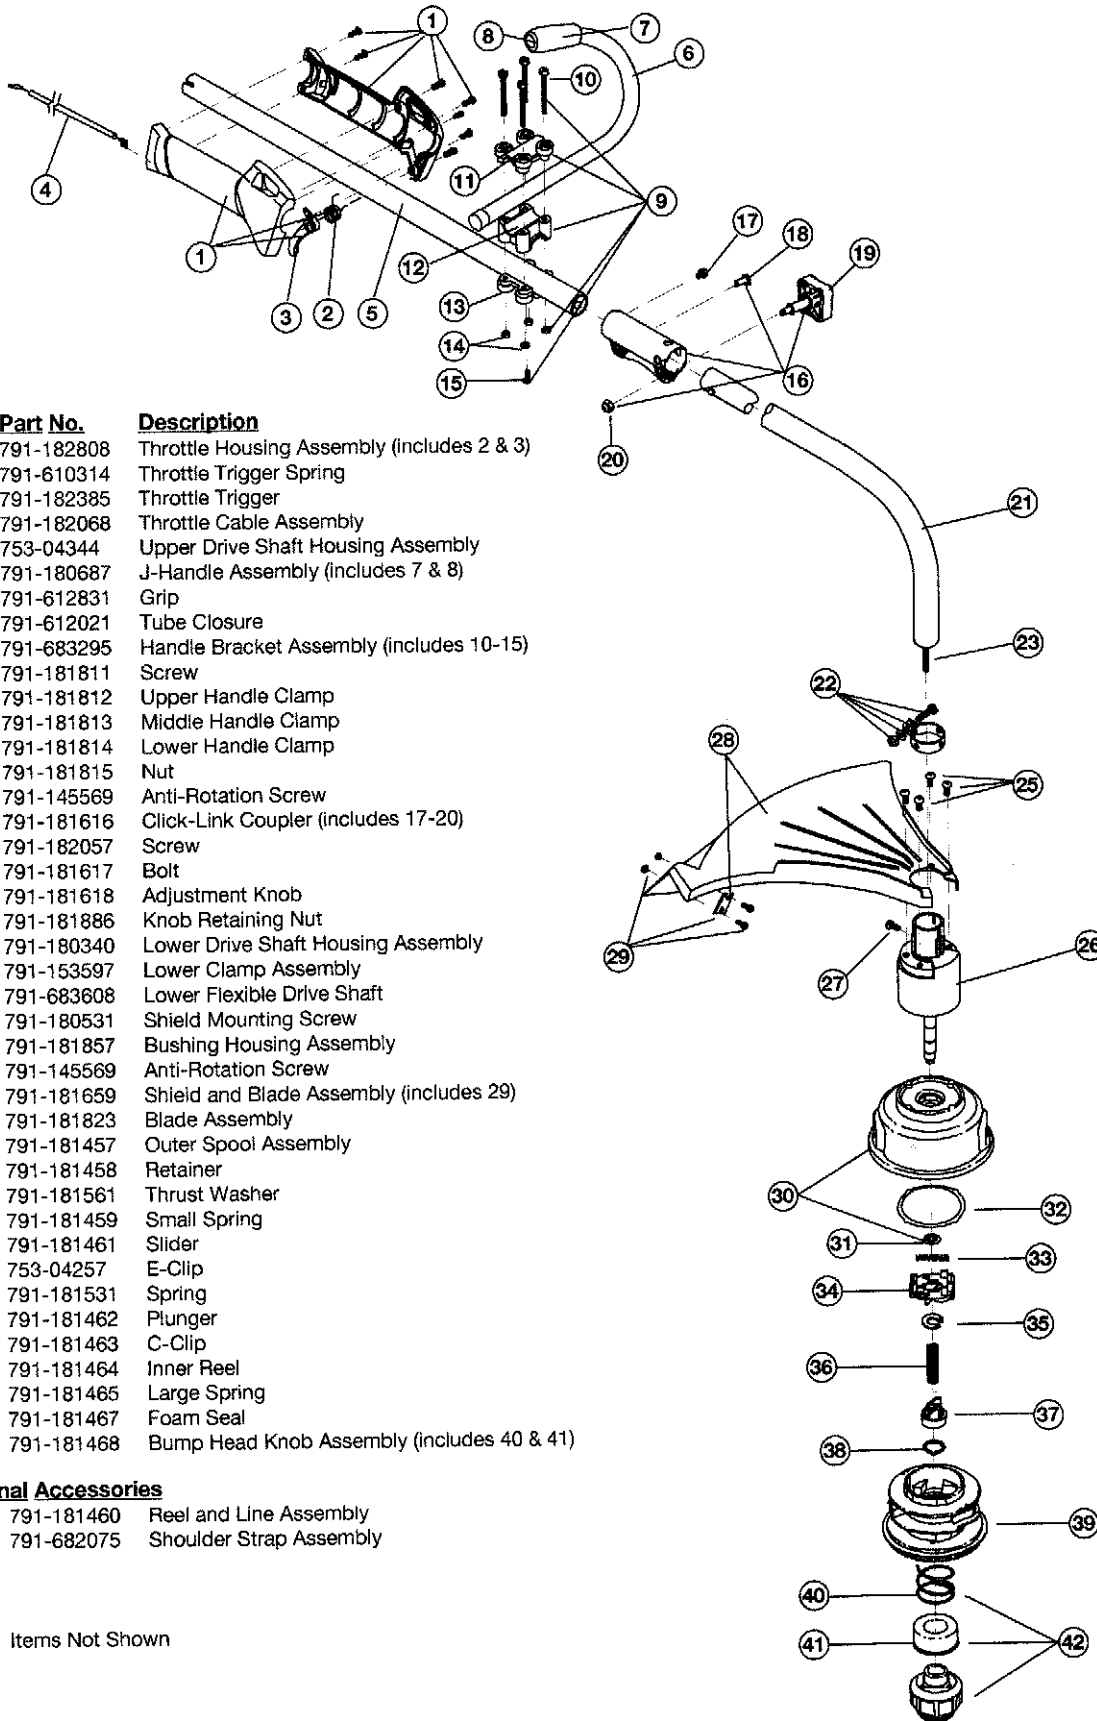

* Items Not Shown

BOOM AND TRIMMER PARTS - MODEL 725r

2-CYCLE GAS TRIMMER

PPN 4IDD725A034

Item	Part No.	Description
1	791-182808	Throttle Housing Assembly (includes 2 & 3)
2	791-610314	Throttle Trigger Spring
3	791-182385	Throttle Trigger
4	791-182068	Throttle Cable Assembly
5	753-04344	Upper Drive Shaft Housing Assembly
6	791-180687	J-Handle Assembly (includes 7 & 8)
7	791-612831	Grip
8	791-612021	Tube Closure
9	791-683295	Handle Bracket Assembly (includes 10-15)
10	791-181811	Screw
11	791-181812	Upper Handle Clamp
12	791-181813	Middle Handle Clamp
13	791-181814	Lower Handle Clamp
14	791-181815	Nut
15	791-145569	Anti-Rotation Screw
16	791-181616	Click-Link Coupler (includes 17-20)
17	791-182057	Screw
18	791-181617	Bolt
19	791-181618	Adjustment Knob
20	791-181886	Knob Retaining Nut
21	791-180340	Lower Drive Shaft Housing Assembly
22	791-153597	Lower Clamp Assembly
23	791-683608	Lower Flexible Drive Shaft
24	791-180531	Shield Mounting Screw
25	791-181857	Bushing Housing Assembly
26	791-145569	Anti-Rotation Screw
27	791-181659	Shield and Blade Assembly (includes 29)
28	791-181823	Blade Assembly
29	791-181457	Outer Spool Assembly
30	791-181458	Retainer
31	791-181561	Thrust Washer
32	791-181459	Small Spring
33	791-181461	Slider
34	753-04257	E-Clip
35	791-181531	Spring
36	791-181462	Plunger
37	791-181463	C-Clip
38	791-181464	Inner Reel
39	791-181465	Large Spring
40	791-181467	Foam Seal
41	791-181468	Bump Head Knob Assembly (includes 40 & 41)