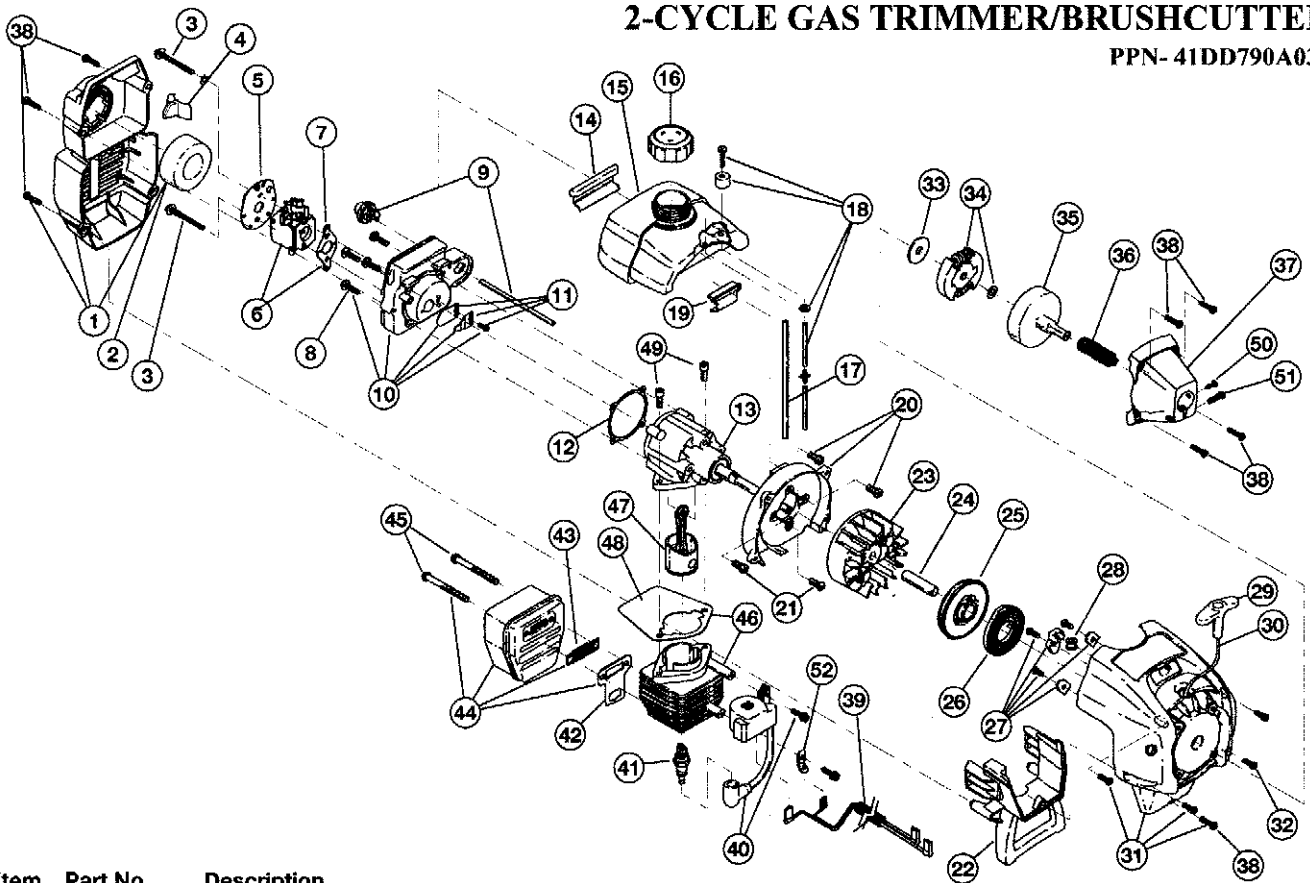

ENGINE PARTS - MODEL 790r 2-CYCLE GAS TRIMMER/BUSHCUTTER

PPN- 41DD790A034

Item	Part No.	Description
1	753-1192	Carburetor/Air Cleaner Cover Assembly (includes 2)
2	791-180350	Air Cleaner Filter
3	791-180351	Carburetor Mounting Screw Assembly
4	753-04227	Choke Lever
5	753-04228	Choke Plate
6	753-04229	Carburetor Assembly (includes 20)
7	791-610675	Carburetor Gasket
8	791-181860	Carb Mount Screw
9	791-181558	Primer and Hose Assembly
10	753-1196	Carb Mount Assembly (includes 8, 11 & 12)
11	791-684451	Reed Assembly
12	753-1208	Carburetor Mount Gasket
13	753-04129	Crank Case Service Assembly
14	791-612134	Rear Mounting Pad
15	791-181438	Fuel Tank Assembly (includes 15-18)
16	791-182438	Fuel Cap Assembly
17	791-181168	Fuel Return Line
18	791-682039	Fuel Line Assembly
19	791-145308	Front Mounting Pad
20	791-153520	Shroud Assembly
21	791-181861	Shroud Screw
22	791-182064	Shroud Extension and Stand
23	791-182736	Flywheel Assembly
24	791-181065	Spacer
25	753-04232	Recoil Pulley Assembly
26	791-613102	Recoil Spring
27	791-181441	Pulley Retainer Assembly
28	791-611061	Rope Guide
29	791-181079	Pull Handle
30	791-613103	Rope
31	791-181797	Starter Housing Assembly (includes 25-30 & 33)