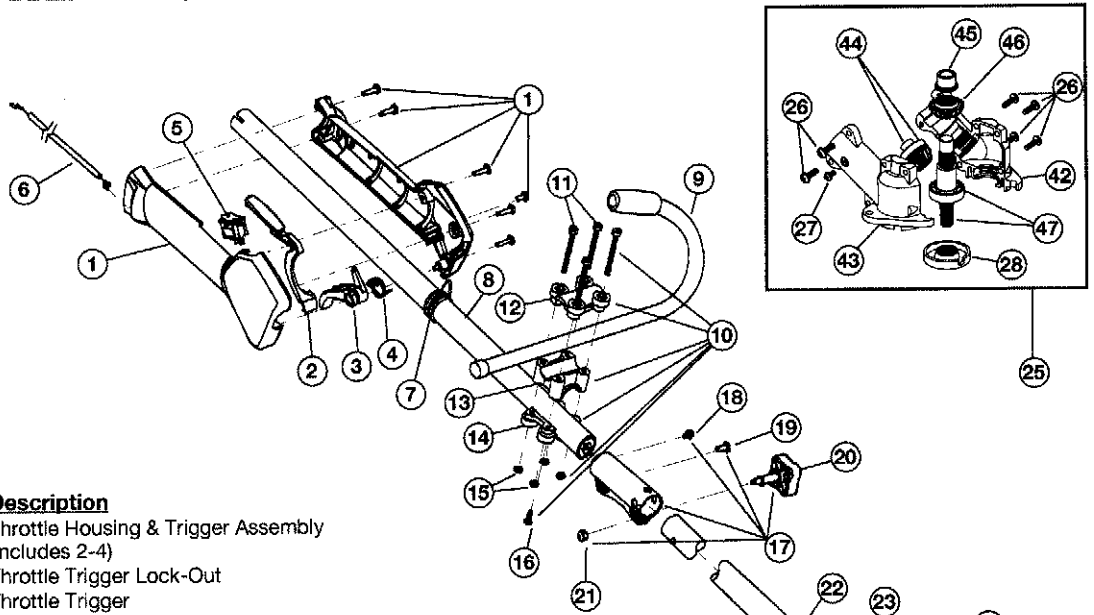

BOOM & TRIMMER PARTS - MODEL 790r

2-CYCLE GAS TRIMMER/BRUSHCUTTER

PPN- 41DD790A034

Item	Part No.	Description
1	791-182801	Throttle Housing & Trigger Assembly (includes 2-4)
2	791-182802	Throttle Trigger Lock-Out
3	791-182803	Throttle Trigger
4	791-182690	Throttle Trigger Spring
5	791-182405	Switch Assembly (includes 6)
6	753-04278	Throttle Cable Assembly
7	791-610327	Harness Clip
8	791-182309	Upper Drive Shaft Housing Assembly
9	791-181099	J-Handle Assembly (includes 10 & 11)
10	791-683295	Handle Bracket Assembly (includes 13-18)
11	791-181811	Screw
12	791-181812	Upper Handle Clamp
13	791-181813	Middle Handle Clamp
14	791-181814	Lower Handle Clamp
15	791-181815	Nut
16	791-145569	Anti-Rotation Screw
17	791-181616	Click-Link Coupler (includes 20-23)
18	791-182057	Screw
19	791-181617	Bolt
20	791-181618	Adjustment Knob
21	791-181886	Knob Retaining Nut
22	791-180804	Lower Drive Shaft Housing Assembly
23	791-613300	Lower Flexible Drive Shaft
24	791-182200	Shield Mount Screw Assembly
25	791-182193	2 piece Gearbox Assembly (includes 26-28 & 33)
26	791-182195	Gearbox Mounting Hardware
27	791-145569	Anti-Rotation Screws
28	791-182196	Blade Driver
29	791-147492	Blade Shield/Shield Mount
30	791-683304	Shield Mounting Screw
31	791-683299	Shield and Blade Assembly (includes 34)
32	791-682061	Blade Assembly
33	791-147490	Retaining Washer
34	791-612483	Spool Shaft
35	791-683301	Outer Spool and Eyelet Assembly
36	791-612026	Retainer
37	791-610636	Spring
38	791-147495	Inner Reel
39	791-180814	Bump Head Knob Assembly
40	791-145873	4-Tooth Blade
41	791-181699	Nut
*	791-180014	Blade Retaining Kit (includes 42 & 43)
*	791-613226	Locking Rod Tool
*	791-682075	Shoulder Harness

2 Piece Gearbox Assembly Parts - Item 25

42	791-182191	Left Housing
43	791-182192	Right Housing
44	791-182194	Pinion Gear Assembly
45	791-182199	Output Shaft Bushing
46	791-182198	Output Shaft Gear
47	791-182197	Output Shaft Assembly (includes 46 & 47)

Optional Accessories

*	791-147498	Bump Head Assembly
*	791-180120	Replacement Line, 0.095 Diameter
*	791-147345	Reel and Line Assembly

* Items Not Shown