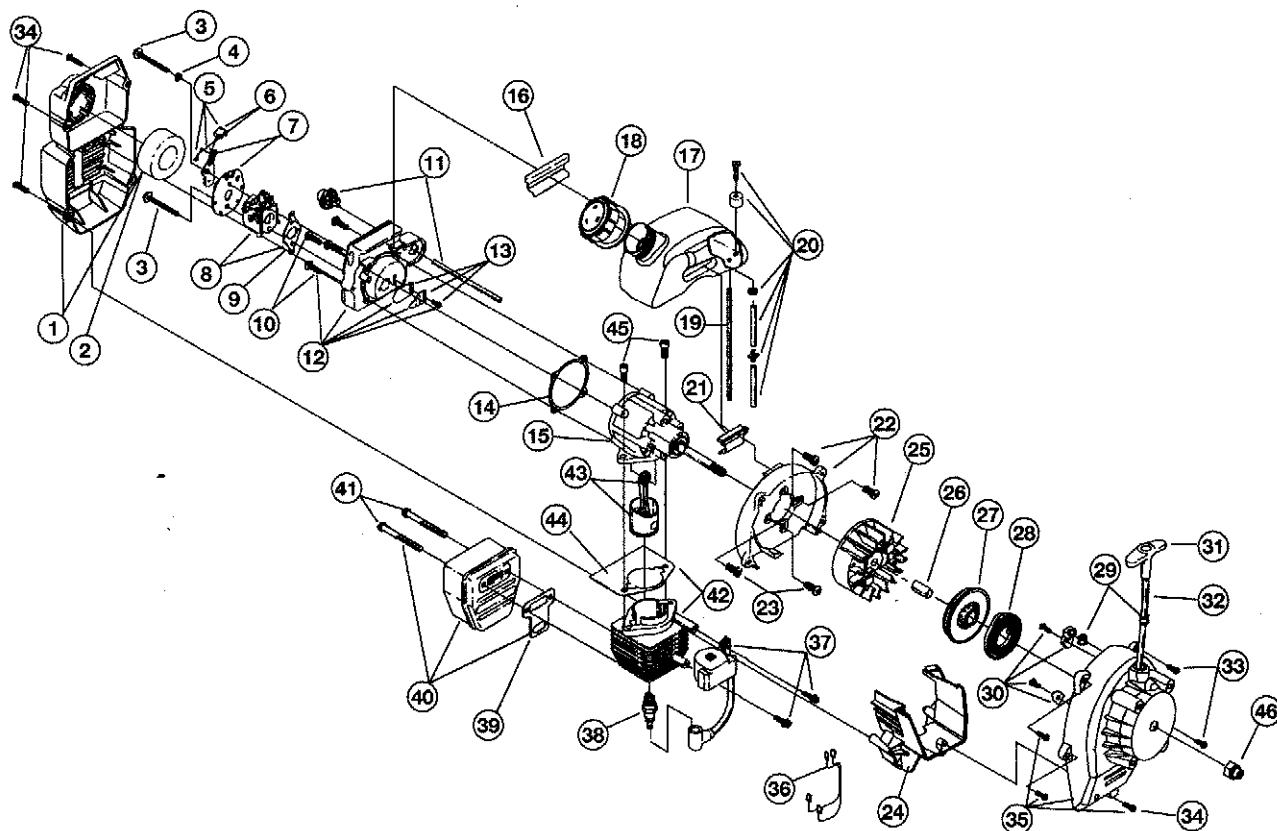

ENGINE PARTS - MODEL RGBV3100

2-CYCLE PETROL MULCHING BLOWER VACUUM

PPN- 41DSGBVG034

Item	Part No.	Description	Item	Part No.	Description
1	791-182059	Air Cleaner/Muffler Cover Assembly (includes 2 & 34)	29	791-611061	Rope Guide
2	791-180350B	Air Cleaner Filter	30	791-180930	Pulley Retainer Assembly
3	791-180351	Carburetor Mounting Screw Assembly	31	791-181079	Pull Handle
4	791-180226	Wavey Washer	32	791-613103	Rope
5	791-182061	Choke Lever Assembly (includes 6)	33	791-181862	Housing Screw
6	791-182070	Choke Knob and Screw	34	791-181345	Cover Screw
7	791-182060	Choke Lever and Plate (includes 5)	35	791-181931	Starter Housing Assembly (includes 27-34)
8	753-04144	Carburetor Assembly (includes 9 & 20)	36	791-182402	Wire Lead Assembly
9	791-610675	Carburetor Gasket	37	753-04125	Module Assembly
10	791-181860	Carb Mount Screw	38	791-147095	Spark Plug
11	791-181558	Primer and Hose Assembly	39	753-04159	Exhaust Gasket
12	753-1196	Carb Mount Assembly (includes 10 & 13-14)	40	791-182066	Muffler Assembly (includes 39 & 41)
13	791-684451	Reed Assembly	41	791-147575	Muffler Mounting Bolt Assembly
14	753-1208	Carburetor Mount Gasket	42	753-1206	Cylinder Assembly (includes 44 & 45)
15	791-182775	Crank Case Service Assembly (includes 10 & 23)	43	753-1207	Piston and Rod Assembly
16	791-612134	Rear Mounting Pad	44	753-1197	Cylinder Gasket
17	753-04310	Fuel Tank Assembly (includes 18-20)	45	791-182723	Cylinder Bolt
18	791-182438	Fuel Cap Assembly	46	791-181524	Crankshaft Extension
19	791-181168	Fuel Return Line	*	753-04134	Engine Gasket Kit
20	791-682039	Fuel Line Assembly	*	791-180602	O.E.M. Carburetor Repair Kit (Walbro)
21	791-145308	Front Mounting Pad	*	791-181873	Gasket Diaphragm Repair Kit (Walbro)
22	791-153520	Shroud Assembly (includes 23)	*	753-1209	Piston Ring
23	791-181861	Shroud Screw	*	753-04156	Short Block Assembly (includes 10, 15, 23, 38, 42-45)
24	791-182401	Shroud Extension (includes 34)	*		Items Not Shown
25	791-182736	Flywheel Assembly			
26	791-181525	Spacer			
27	753-04232	Recoil Pulley Assembly			
28	791-613102	Recoil Spring