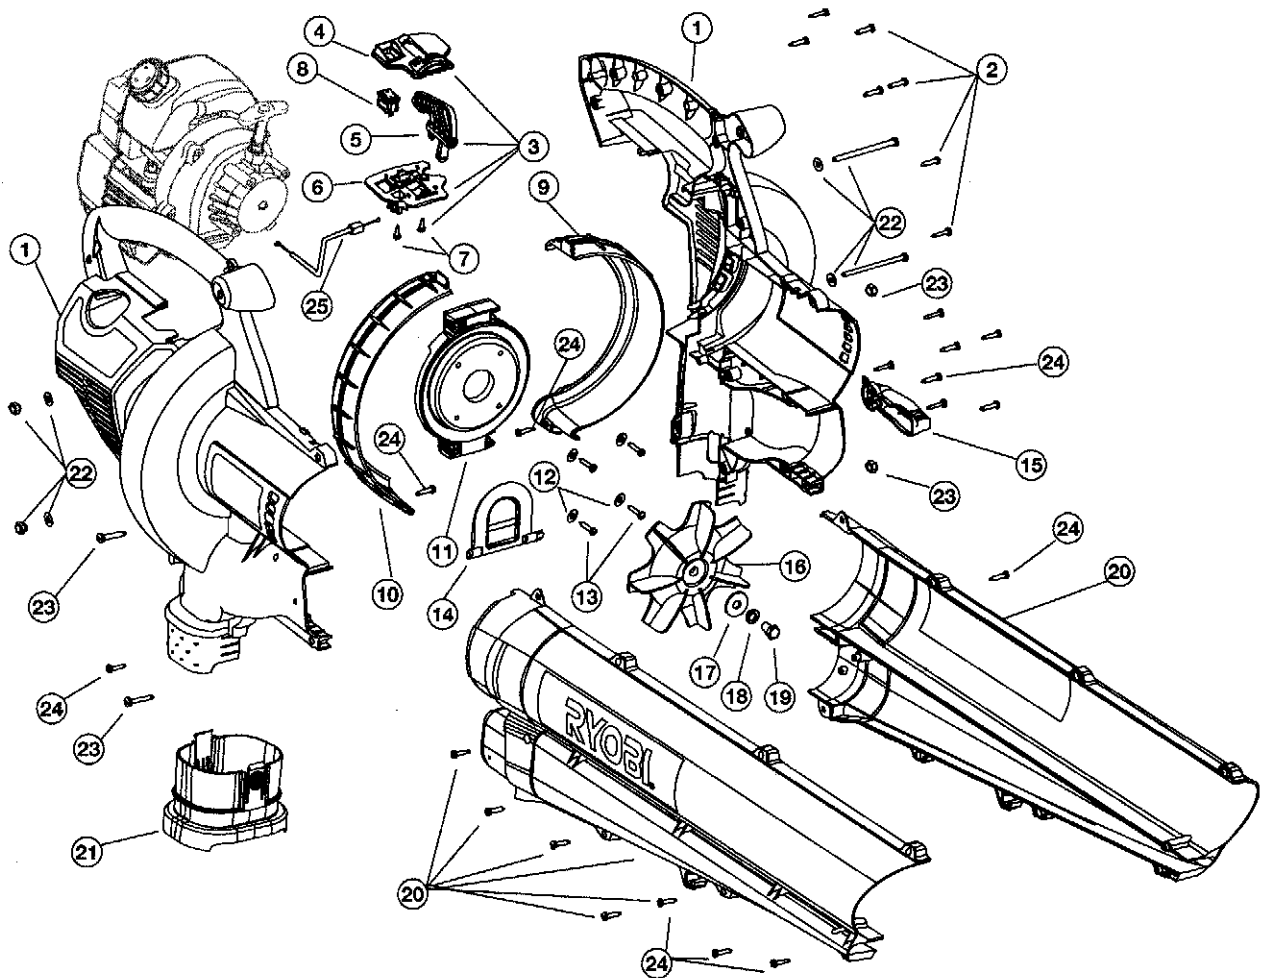

HOUSING PARTS - MODEL RGBV3100

2-CYCLE PETROL MULCHING BLOWER VACUUM

PPN- 4IDSGBVG034

Item	Part No.	Description	Item	Part No.	Description
1	753-04138	Engine Cover (includes 2)	16	791-147353	Impeller Blade
2	791-181345	Screw	17	791-182412	Washer
3	791-182419	Throttle Control Assembly (includes 4-7, & 25)	18	791-182413	Lock Washer
4	791-182420	Upper Throttle Control Plate	19	791-182414	Bolt
5	791-182728	Throttle Control Lever	20	791-182415	Blower/Vac Tube Assembly (includes 24)
6	791-182422	Lower Throttle Control Plate	21	791-182417	Vacumm Bag Adapter
7	791-182423	Screw, Plastic	22	791-182424	Mounting Plate Hardware
8	791-182405	Rocker Switch Assembly	23	791-182425	Blower/Vac Tube Mounting Hardware
9	753-04140	Left Side Liner	24	791-181482	Screw
10	753-04139	Right Side Liner	25	791-00049	Throttle Cable
11	791-182408	Engine Mounting Plate (includes 12 & 13)	*	791-612930	Cable Tie
12	791-182409	Washer	*	753-04143	Vacuum Bag Assembly (includes 21, Vacuum Bag & Cable Tie)
13	791-181903	Screw	*	682075b	Shoulder Harness
14	791-182410	Mode Control Flapper			
15	791-182411	Mode Control Lever (includes 24)			
			*		Items Not Shown