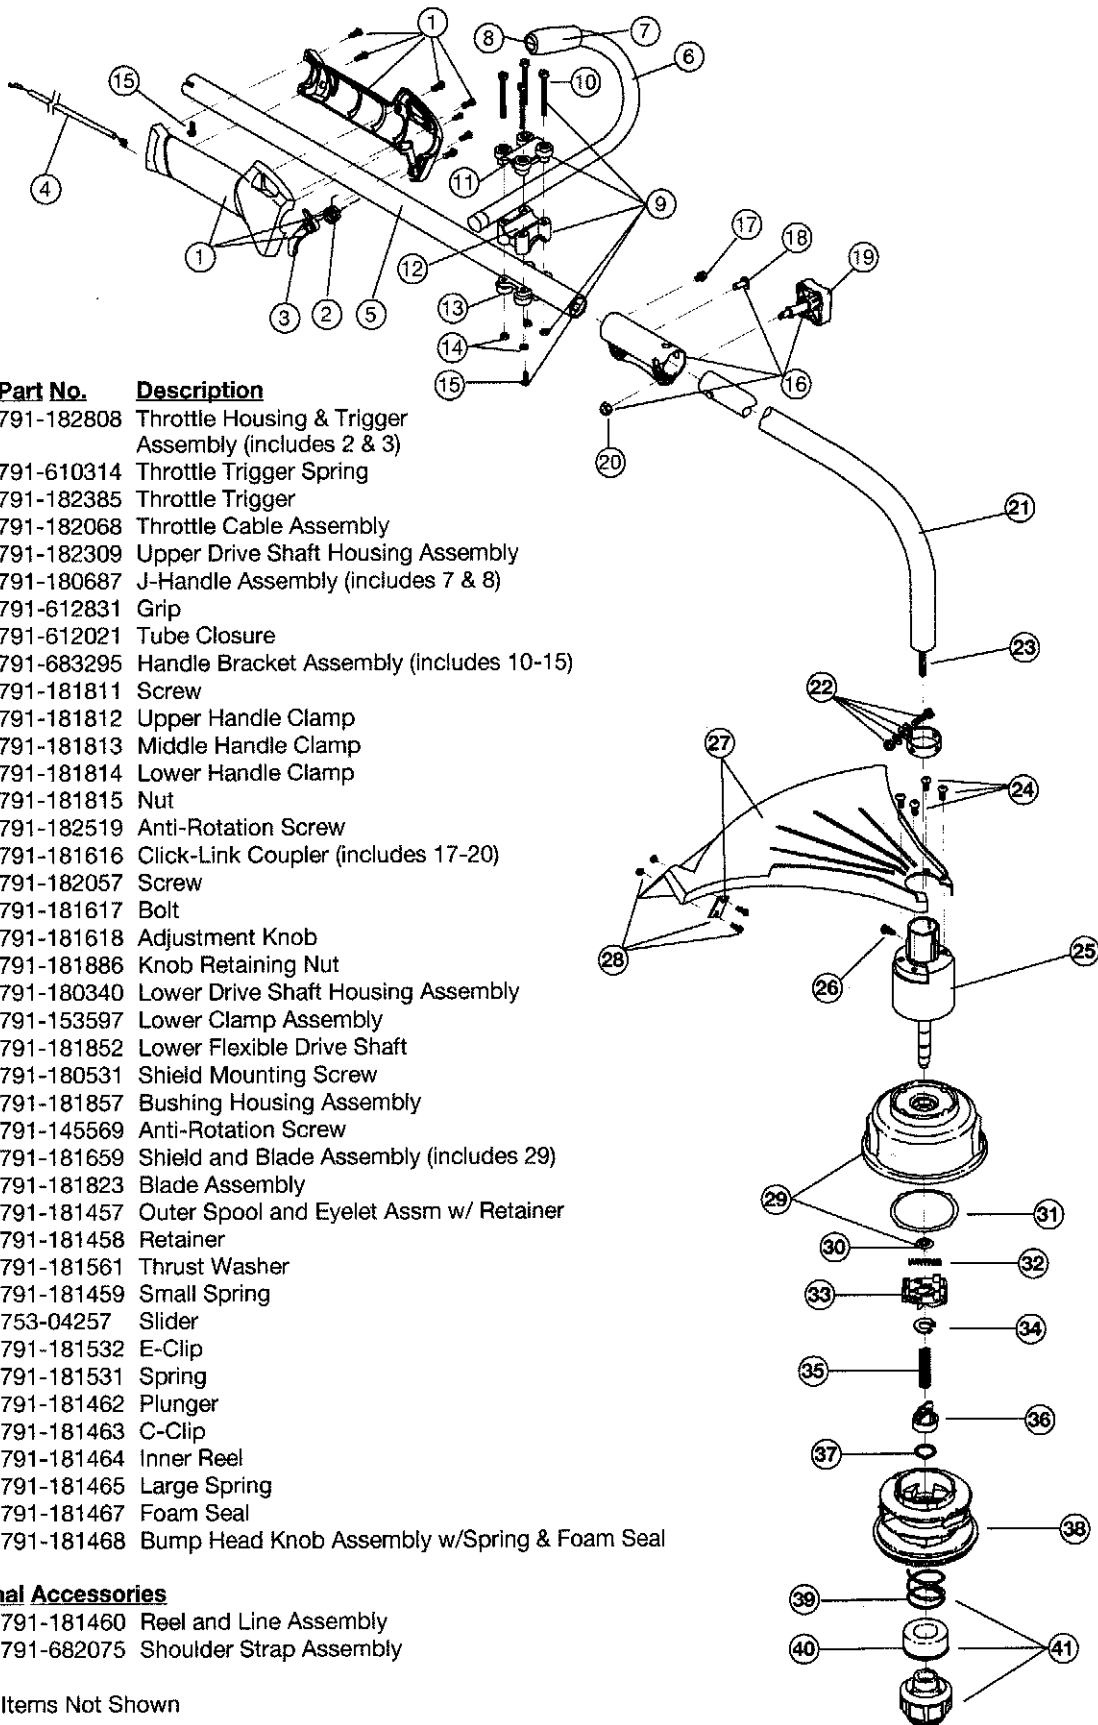

BOOM AND TRIMMER PARTS - MODEL 725r

2-CYCLE GAS TRIMMER

PPN 41ED725A034

Item	Part No.	Description
1	791-182808	Throttle Housing & Trigger Assembly (includes 2 & 3)
2	791-610314	Throttle Trigger Spring
3	791-182385	Throttle Trigger
4	791-182068	Throttle Cable Assembly
5	791-182309	Upper Drive Shaft Housing Assembly
6	791-180687	J-Handle Assembly (includes 7 & 8)
7	791-612831	Grip
8	791-612021	Tube Closure
9	791-683295	Handle Bracket Assembly (includes 10-15)
10	791-181811	Screw
11	791-181812	Upper Handle Clamp
12	791-181813	Middle Handle Clamp
13	791-181814	Lower Handle Clamp
14	791-181815	Nut
15	791-182519	Anti-Rotation Screw
16	791-181616	Click-Link Coupler (includes 17-20)
17	791-182057	Screw
18	791-181617	Bolt
19	791-181618	Adjustment Knob
20	791-181886	Knob Retaining Nut
21	791-180340	Lower Drive Shaft Housing Assembly
22	791-153597	Lower Clamp Assembly
23	791-181852	Lower Flexible Drive Shaft
24	791-180531	Shield Mounting Screw
25	791-181857	Bushing Housing Assembly
26	791-145569	Anti-Rotation Screw
27	791-181659	Shield and Blade Assembly (includes 29)
28	791-181823	Blade Assembly
29	791-181457	Outer Spool and Eyelet Assm w/ Retainer
30	791-181458	Retainer
31	791-181561	Thrust Washer
32	791-181459	Small Spring
33	753-04257	Slider
34	791-181532	E-Clip
35	791-181531	Spring
36	791-181462	Plunger
37	791-181463	C-Clip
38	791-181464	Inner Reel
39	791-181465	Large Spring
40	791-181467	Foam Seal
41	791-181468	Bump Head Knob Assembly w/Spring & Foam Seal