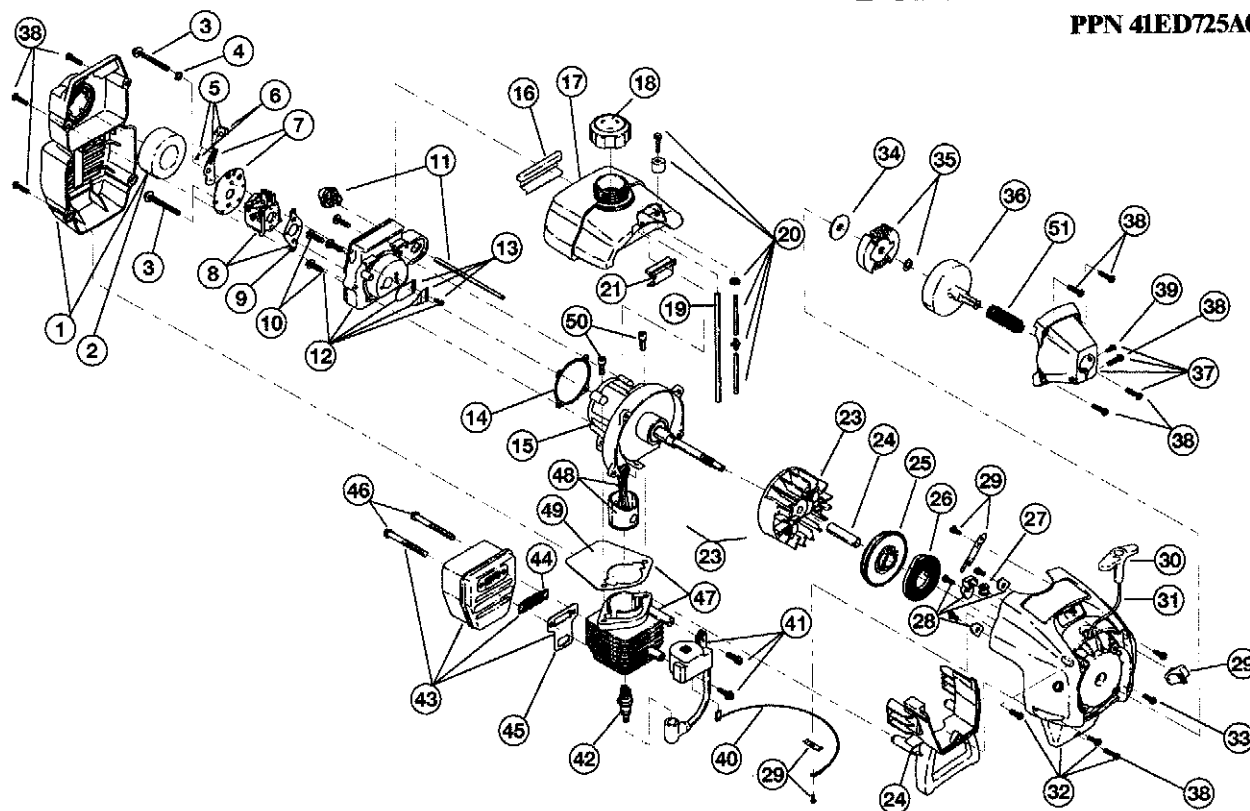

ENGINE PARTS - MODEL 725r

2-CYCLE GAS TRIMMER

PPN 41ED725A034

Item	Part No.	Description	Item	Part No.	Description
1	791-182059	Air Cleaner/Muffler Cover Assembly (includes 2)	31	791-613103	Rope
2	791-180350	Air Cleaner Filter	32	791-181443	Starter Housing Assembly (includes 25-31 & 38)
3	791-180351	Carburetor Mounting Screw Assembly	33	791-181862	Housing Screw
4	791-180226	Wavey Washer	34	791-182368	Clutch Washer
5	791-182061	Choke Lever Assembly (includes 6)	35	791-181445	Clutch Rotor Assembly
6	791-182070	Choke Knob and Screw	36	791-153592	Clutch Drum Assembly
7	791-182060	Choke Lever and Plate (includes 5)	37	791-182797	Clutch Cover Assembly
8	753-04333	Carburetor Assembly (includes 9 & 20)	38	791-181345	Screw
9	791-610675	Carburetor Gasket	39	791-182519	Anti-Rotation Screw
10	791-181860	Carb Mount Screw	40	791-180036	Wire Lead
11	791-181558	Primer and Hose Assembly	41	753-04324	Module Assembly
12	753-1196	Carb Mount Assembly (includes 10)	42	791-610311	Spark Plug
13	791-684451	Reed Assembly	43	791-182066	Muffler Assembly (includes 44-46)
14	753-1208	Carburetor Mount Gasket	44	791-182747	Spark Arrestor Screen
15	753-04332	Crank Case Service Assembly	45	753-04159	Exhaust Gasket
16	791-612134	Rear Mounting Pad	46	791-147575	Muffler Mounting Bolt Assembly
17	753-04311	Fuel Tank Assembly (includes 18-20)	47	753-04323	Cylinder Assembly (includes 52)
18	791-182438	Fuel Cap Assembly	48	753-1207	Piston and Rod Assembly
19	791-181168	Fuel Return Line	49	753-1197	Cylinder Gasket
20	791-682039	Fuel Line Assembly	50	791-182723	Cylinder Bolt
21	791-145308	Front Mounting Pad	51	791-612468	Spring
22	791-182064	Shroud Extension and Stand	*	753-04134	Engine Gasket Kit
23	791-182736	Flywheel Assembly	*	791-180602	O.E.M. Carburetor Repair Kit (Walbro)
24	791-181065	Spacer	*	791-181873	Gasket Diaphragm Repair Kit (Walbro)
25	753-04232	Recoil Pulley Assembly	*	753-1209	Piston Ring
26	791-613102	Recoil Spring	*	753-04334	Short Block Assembly (includes 10, 15, 42, 47-50)
27	791-611061	Rope Guide	*	791-181599	Clutch Springs (Qty. 2)
28	791-181441	Pulley Retainer Assembly			
29	791-181442	Switch Assembly			
30	791-181079	Pull Handle			
			*		Items Not Shown