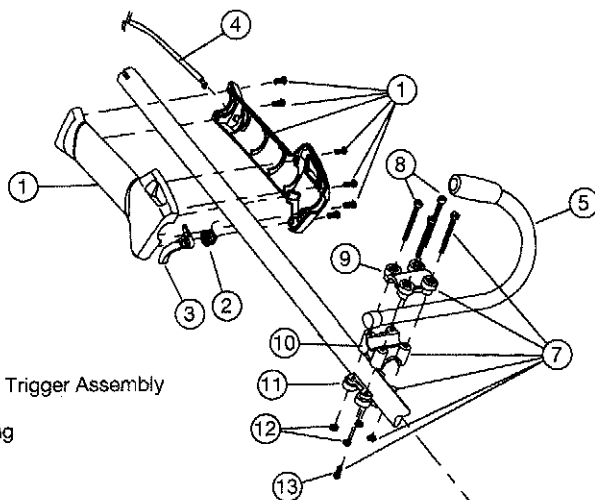

BOOM & TRIMMER PARTS - MODEL 767rJ

2-CYCLE GAS TRIMMER

PPN- 41ED76JG034

Item	Part No.	Description
1	791-182808	Throttle Housing and Trigger Assembly (includes 2 & 3)
2	791-610314	Throttle Trigger Spring
3	791-182385	Throttle Trigger
4	753-04278	Throttle Cable
5	791-683815	J-Handle Assembly
7	791-683295	Handle Bracket Assembly (includes 8-13)
8	791-181811	Screw
9	791-181812	Upper Handle Clamp
10	791-181813	Middle Handle Clamp
11	791-181814	Lower Handle Clamp
12	791-181815	Nut
13	791-145569	Anti-Rotation Screw
14	753-04368	Drive Shaft Housing Assembly
15	753-04117	Flexible Drive Shaft
16	791-153597	Lower Clamp Assembly (includes 20)
17	791-180547	Guard Mounting Screw Assembly
18	791-180548	Guard & Blade Assembly (includes 19)
19	791-180553	Blade Assembly
20	791-145569	Anti-Rotation Screw
21	791-181566	Gearbox Assembly (includes 22)
22	791-181457	Outer Spool & Eyelet Assembly
23	791-181458	Retainer
24	791-181561	Thrust Washer
25	791-181459	Small Spring
26	753-04257	Slider
27	791-181532	E-Clip
28	791-181531	Spring
29	791-181462	Plunger
30	791-181463	C-Clip
31	791-181464	Inner Reel
32	791-181465	Large Spring
33	791-181467	Foam Seal & Washer
34	791-181468	Bump Head Knob Assembly (includes 32 & 33)