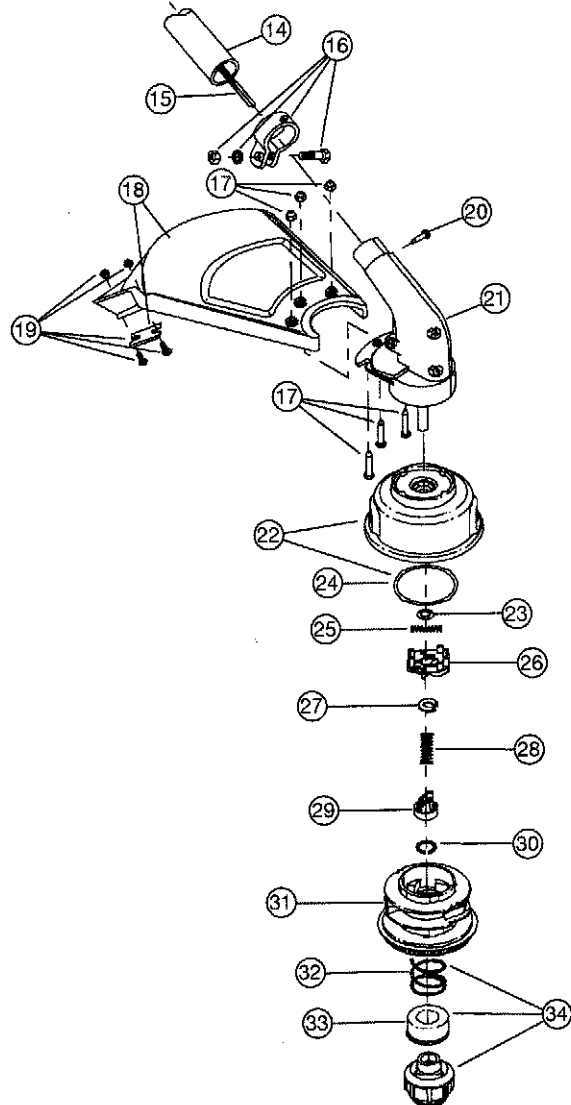

BOOM & TRIMMER PARTS - MODEL 767rJ

2-CYCLE GAS TRIMMER

PPN- 41ED76JG034

Item	Part No.	Description
1	791-182808	Throttle Housing and Trigger Assembly (includes 2 & 3)
2	791-610314	Throttle Trigger Spring
3	791-182385	Throttle Trigger
4	753-04278	Throttle Cable
5	791-683815	J-Handle Assembly
7	791-683295	Handle Bracket Assembly (includes 8-13)
8	791-181811	Screw
9	791-181812	Upper Handle Clamp
10	791-181813	Middle Handle Clamp
11	791-181814	Lower Handle Clamp
12	791-181815	Nut
13	791-145569	Anti-Rotation Screw
14	753-04368	Drive Shaft Housing Assembly
15	753-04117	Flexible Drive Shaft
16	791-153597	Lower Clamp Assembly (includes 20)
17	791-180547	Guard Mounting Screw Assembly
18	791-180548	Guard & Blade Assembly (includes 19)
19	791-180553	Blade Assembly
20	791-145569	Anti-Rotation Screw
21	791-181566	Gearbox Assembly (includes 22)
22	791-181457	Outer Spool & Eyelet Assembly
23	791-181458	Retainer
24	791-181561	Thrust Washer
25	791-181459	Small Spring
26	753-04257	Slider
27	791-181532	E-Clip
28	791-181531	Spring
29	791-181462	Plunger
30	791-181463	C-Clip
31	791-181464	Inner Reel
32	791-181465	Large Spring
33	791-181467	Foam Seal & Washer
34	791-181468	Bump Head Knob Assembly (includes 32 & 33)