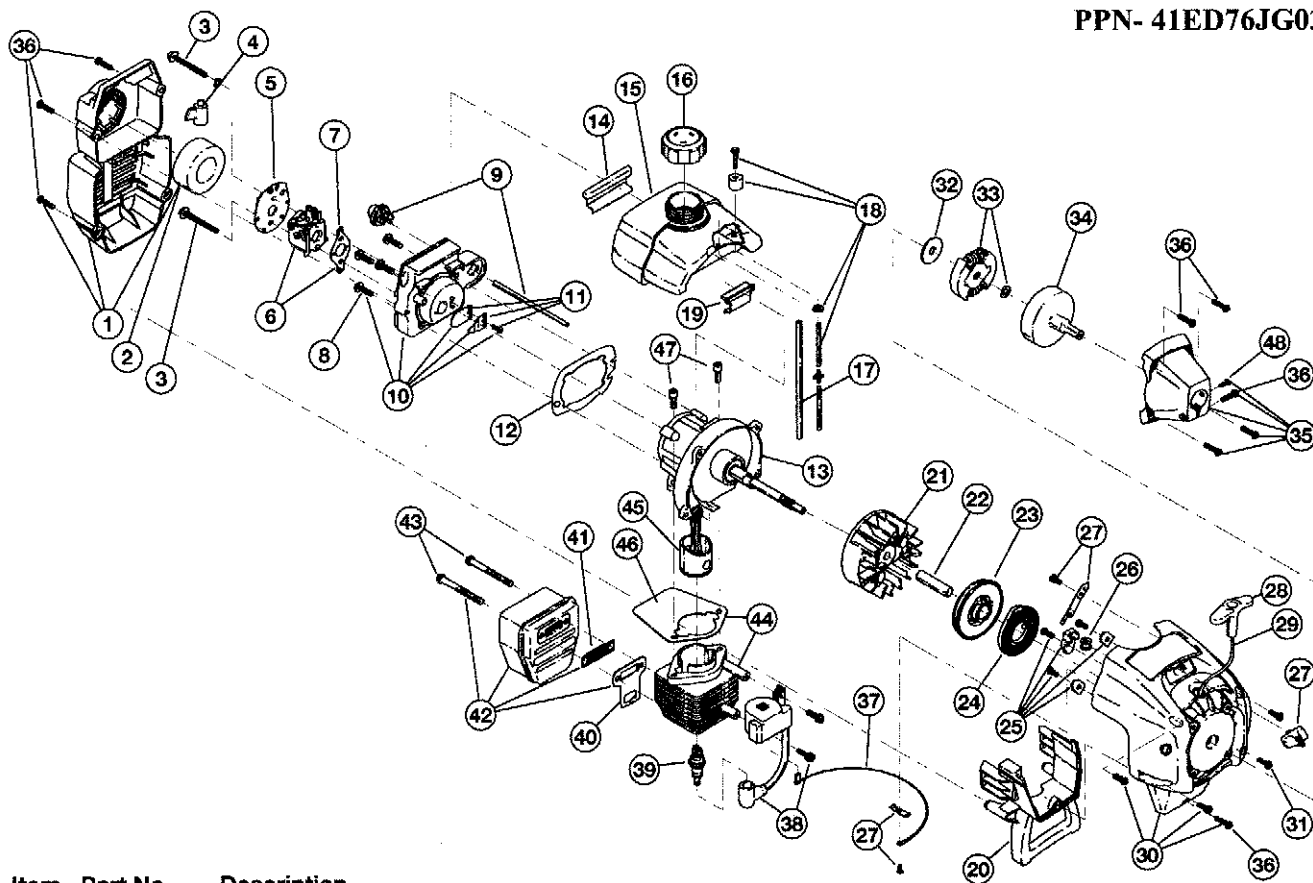

ENGINE PARTS - MODEL 767rJ

PPN- 41ED76JG034

Item	Part No.	Description
1	753-1192	Carburetor/Air Cleaner Cover Assembly (includes 2 & 36)
2	791-180350	Air Cleaner Filter
3	791-180351	Carburetor Mounting Screws
4	753-04227	Choke Lever
5	753-1194	Plate
6	753-04331	Carburetor Assembly (includes 7 & 18)
7	791-610675	Carburetor Gasket
8	791-181860	Carb Mount Screw
9	791-181558	Primer & Hose Assembly
10	753-1196	Carb Mount Assembly (includes 8, 11 & 12)
11	791-684451	Reed Assembly
12	753-1208	Carburetor Mount Gasket
13	753-04332	Crank Case Service Assembly (includes 8)
14	791-612134	Rear Mounting Pad
15	753-04311	Fuel Tank Assembly (includes 16-18)
16	791-182438	Fuel Cap Assembly
17	791-181168	Fuel Return Line
18	791-682039	Fuel Line Assembly
19	791-145308	Front Mounting Pad
20	791-182064	Shroud Extension and Stand
21	791-182736	Flywheel Assembly
22	791-181065	Spacer
23	753-04232	Recoil Pulley Assembly (includes 25)
24	791-613102	Recoil Spring
25	791-181441	Pulley Retainer Assembly
26	791-611061	Rope Guide
27	791-181442	Switch Assembly (includes 37)
28	791-181079	Pull Handle
29	791-613103	Rope
30	791-181443	Starter Housing Assembly (includes 23-29, 31 & 36)