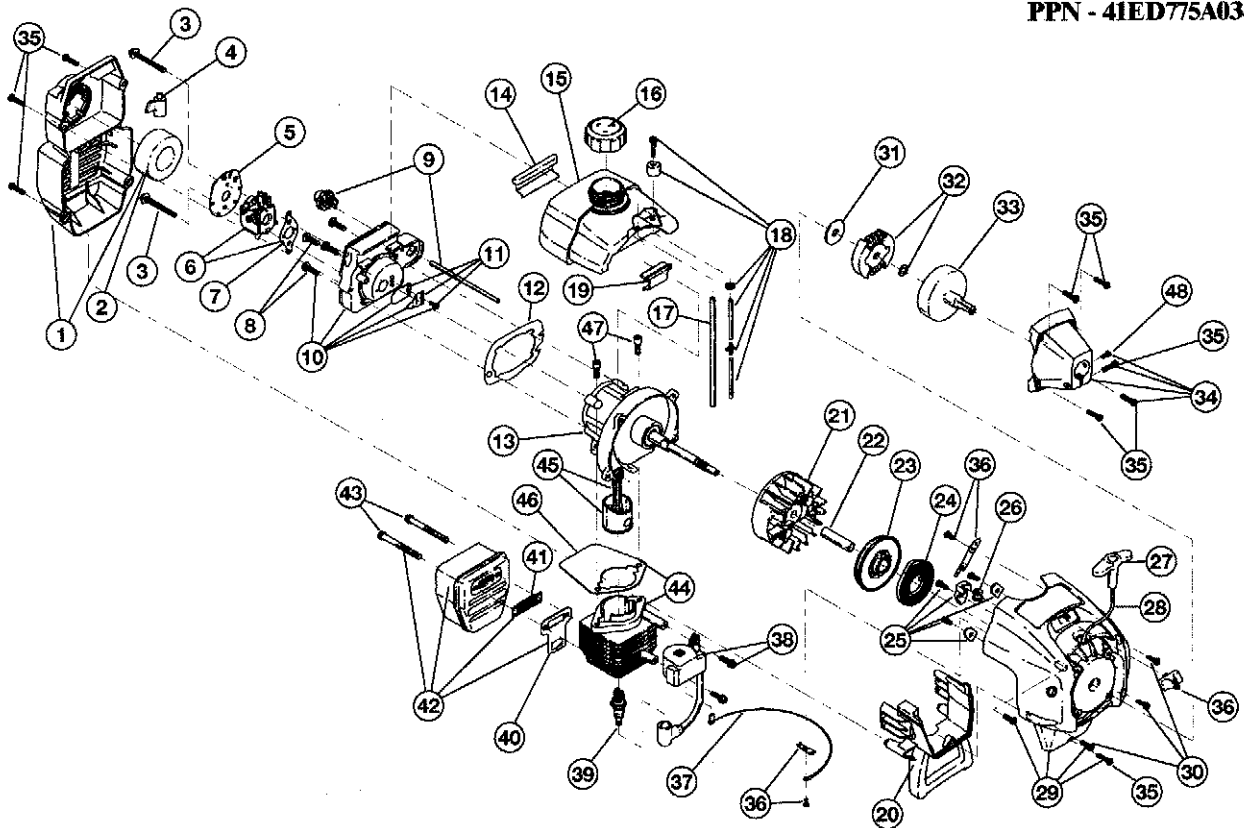

ENGINE PARTS - MODEL 775r 2-CYCLE GAS TRIMMER

PPN - 41ED775A034

Item	Part No.	Description	Item	Part No.	Description
1	753-1192	Carburetor/Air Cleaner Cover Assembly (includes 2 & 35)	30	791-181862	Housing Screw
2	791-180350	Air Cleaner Filter	31	791-182368	Clutch Washer
3	791-180351	Carburetor Mounting Screw Assembly	32	791-181445	Clutch Rotor Assembly
4	753-04227	Choke Extension	33	791-153592	Clutch Drum Assembly
5	753-1194	Choke Plate	34	791-182797	Clutch Cover Assembly (includes 35 & 48)
6	753-04331	Carburetor Assembly (includes 7 & 18)	35	791-181345	Screws
7	791-610675	Carburetor Gasket	36	791-181442	Switch Assembly
8	791-181860	Carb Mount Screw	37	791-180036	Wire Lead
9	791-181558	Primer and Hose Assembly	38	753-04324	Module Assembly
10	753-1196	Carb Mount Assembly (includes 8, 11 & 12)	39	791-610311	Spark Plug
11	791-684451	Reed Assembly	40	791-182065	Exhaust Gasket
12	753-1208	Carburetor Mount Gasket	41	791-182747	Spark Arrestor
13	753-04332	Crank Case Service Assembly (Includes 8)	42	791-182066	Muffler Assembly (includes 40, 41 & 43)
14	791-612134	Rear Mounting Pad	43	791-147575	Muffler Mounting Bolt Assembly
15	753-04311	Fuel Tank Assembly (includes 16-18)	44	753-04323	Cylinder Assembly (includes 46 & 47)
16	791-182438	Fuel Cap Assembly	45	753-1207	Piston and Rod Assembly
17	791-181168	Fuel Return Line	46	753-1197	Cylinder Gasket
18	791-682039	Fuel Line Assembly	47	791-182723	Cylinder Bolt
19	791-145308	Front Mounting Pad	48	791-182519	Anti-Rotation Screw
20	791-182064	Shroud Extension and Stand	*	753-04134	Engine Gasket Kit
21	791-182736	Flywheel Assembly	*	791-180608	O.E.M. Carburetor Repair Kit
22	791-181065	Spacer	*	791-181873	Gasket Diaphragm Repair Kit
23	753-04232	Recoil Pulley Assembly	*	753-1209	Piston Ring
24	791-613102	Recoil Spring	*	753-04334	Short Block Assembly (includes 8, 13, 39, 40, 44, 45 & 47)
25	791-181441	Pulley Retainer Assembly	*	791-181599	Clutch Springs (Qty. 2)
26	791-611061	Rope Guide			
27	791-181079	Pull Handle			
28	791-613103	Rope			
29	791-181443	Starter Housing Assembly (includes 23-28, 30, 36 & 37)			
			*	Item Not Shown