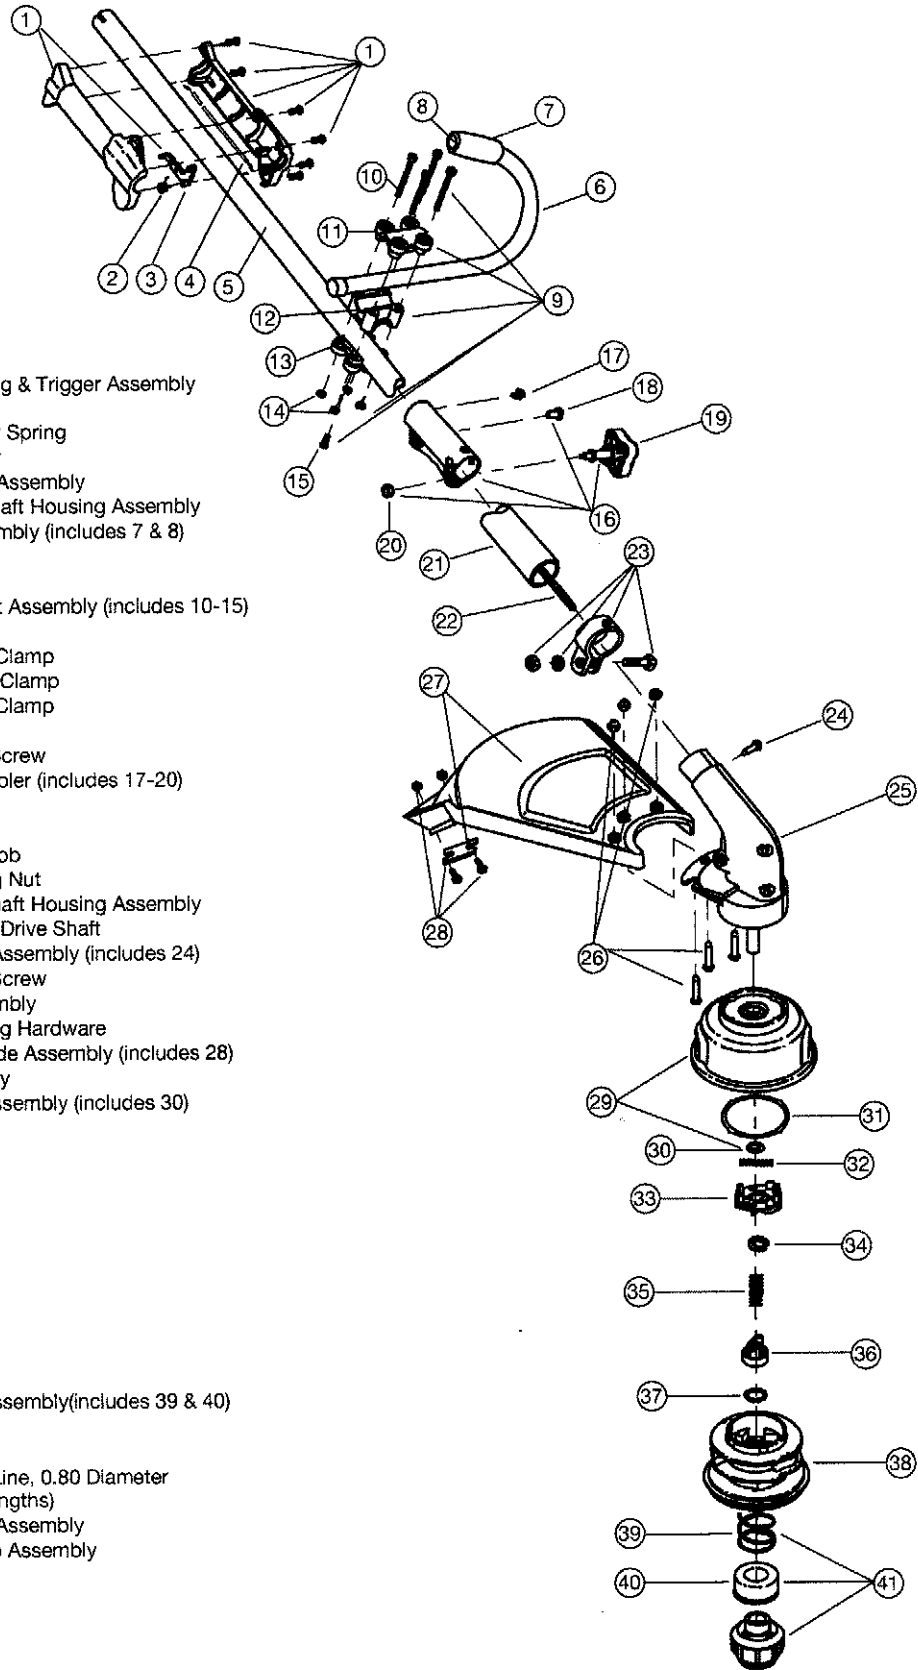

## 2-CYCLE GAS TRIMMER

PPN- 41ED775A034

Item	Part No.	Description
1	791-182808	Throttle Housing & Trigger Assembly (includes 2 & 3)
2	791-610314	Throttle Trigger Spring
3	791-182385	Throttle Trigger
4	753-04278	Throttle Cable Assembly
5	753-04344	Upper Drive Shaft Housing Assembly
6	791-180687	J-Handle Assembly (includes 7 & 8)
7	791-612831	Grip
8	791-612021	Tube Closure
9	791-683295	Handle Bracket Assembly (includes 10-15)
10	791-181811	Screw
11	791-181812	Upper Handle Clamp
12	791-181813	Middle Handle Clamp
13	791-181814	Lower Handle Clamp
14	791-181815	Nut
15	791-145569	Anti-Rotation Screw
16	791-181616	Click-Link Coupler (includes 17-20)
17	791-182057	Screw
18	791-181617	Boit
19	791-181618	Adjustment Knob
20	791-181886	Knob Retaining Nut
21	753-1212	Lower Drive Shaft Housing Assembly
22	791-181166	Lower Flexible Drive Shaft
23	791-153597	Lower Clamp Assembly (includes 24)
24	791-145569	Anti-Rotation Screw
25	791-181566	Gearbox Assembly
26	791-180547	Shield Mounting Hardware
27	791-180548	Shield and Blade Assembly (includes 28)
28	791-180553	Blade Assembly
29	791-181457	Outer Spool Assembly (includes 30)
30	791-181458	Retainer
31	791-181561	Thrust Washer
32	791-181459	Small Spring
33	753-04257	Slider
34	791-181532	E-Clip
35	791-181531	Spring
36	791-181462	Plunger
37	791-181463	C-Clip
38	791-181464	Inner Reel
39	791-181465	Large Spring
40	791-181467	Foam Seal
41	791-181468	Bump Knob Assembly (includes 39 & 40)