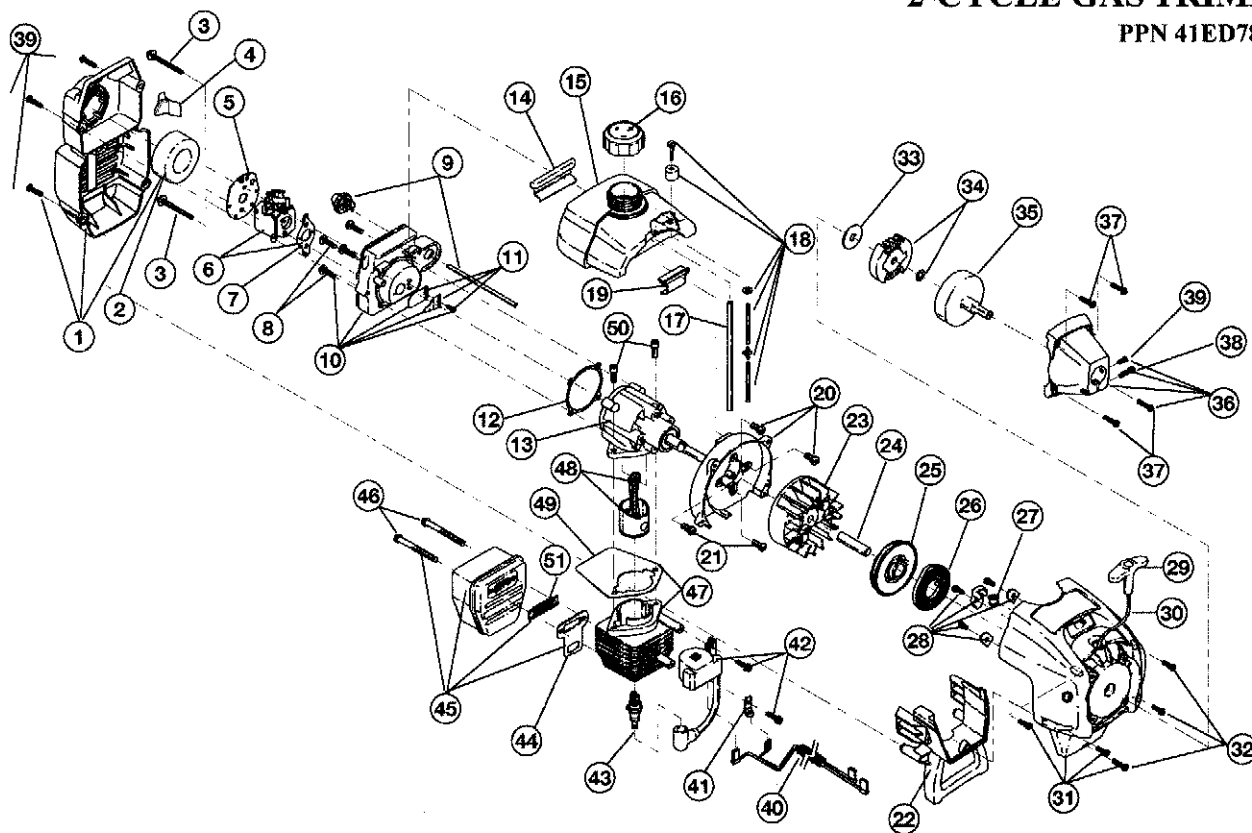

ENGINE PARTS - MODEL 780r

2-CYCLE GAS TRIMMER

PPN 41ED780G034

Item	Part No.	Description	Item	Part No.	Description
1	753-1192	Air Cleaner/Muffler Cover Assembly (includes 2 & 39)	30	791-613103	Rope
2	791-180350	Air Cleaner Filter	31	791-181797	Starter Housing Assembly (includes 25-32)
3	791-180351	Carburetor Mounting Screws	32	791-181862	Housing Screw
4	753-04227	Choke Extension	33	791-182368	Clutch Washer
5	753-1194	Choke Plate	34	791-182369	Clutch Rotor Assembly
6	753-04229	Carburetor Assembly (includes 7)	35	791-153592	Clutch Drum Assembly
7	791-610675	Carburetor Gasket	36	791-182797	Clutch Cover Assembly
8	791-181860	Carb Mount Screw	37	791-181345	Cover Screw
9	791-181558	Primer and Hose Assembly	38	791-182519	Clamping Screw
10	753-1196	Carb Mount Assembly (includes 8)	39	791-182519	Anti-Rotation Screw
11	791-684451	Reed Assembly	40	791-182798	Wire Leads and Sleeve
12	753-1208	Carburetor Mount Gasket	41	791-611063	Ground Tab
13	791-182791	Crank Case Service Assembly (includes 8)	42	753-1205	Module Assembly
14	791-612134	Rear Mounting Pad	43	791-610311	Spark Plug
15	753-04311	Fuel Tank Assembly (includes 16-18)	44	753-04159	Exhaust Gasket
16	791-182438	Fuel Cap Assembly	45	791-182066	Muffler Assembly (includes 44, 46 & 51)
17	791-181168	Fuel Return Line	46	791-147575	Muffler Mounting Bolt Assembly
18	791-682039	Fuel Line Assembly	47	791-181622	Cylinder Assembly (includes 48)
19	791-145308	Front Mounting Pad	48	753-1207	Piston and Rod Assembly
20	791-153520	Shroud Assembly	49	753-1197	Cylinder Gasket
21	791-181861	Shroud Screw	50	791-182723	Cylinder Bolt
22	791-182064	Shroud Extension and Stand	51	791-182747	Spark Arrestor Screen
23	791-181867	Flywheel Assembly	*	753-04134	Engine Gasket Kit
24	791-181065	Spacer	*	791-180090	O.E.M. Carburetor Repair Kit
25	753-04232	Recoil Pulley Assembly	*	791-180091	Gasket Diaphragm Repair Kit
26	791-613102	Recoil Spring	*	792-1209	Piston Ring
27	791-611061	Rope Guide	*	753-1210	Short Block Assembly (includes 8, 12, 13, 16, 21, 43-50)
28	791-181441	Pulley Retainer Assembly	*	791-181501	Starter Housing Screw Set
29	791-181079	Pull Handle	*	791-610309	Crankcase Seal
			*	791-181599	Clutch Springs (Qty. 2)

* Items Not Shown