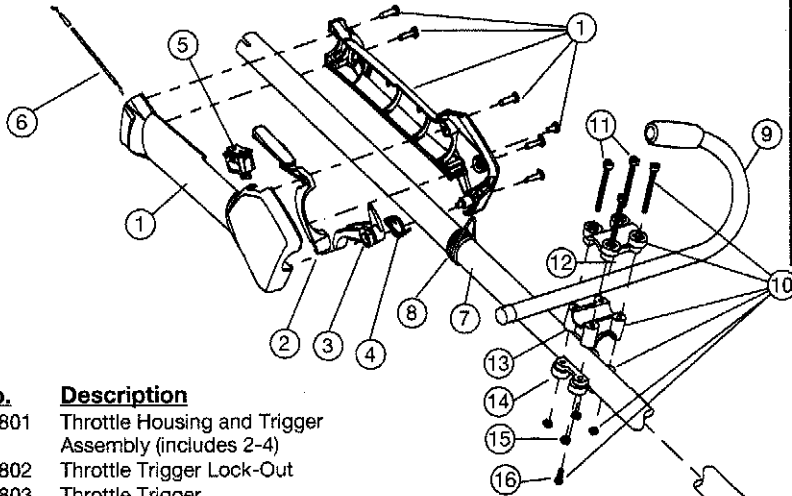

BOOM AND TRIMMER PARTS - MODEL 780r

2-CYCLE GAS TRIMMER

PPN 41ED780G034