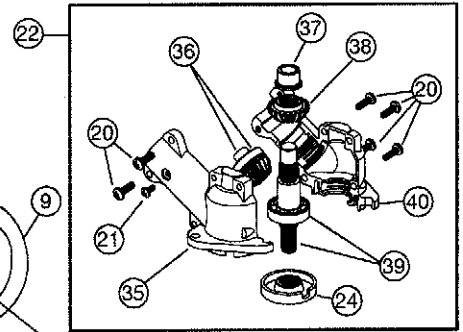

BOOM AND TRIMMER PARTS - MODEL 780r

2-CYCLE GAS TRIMMER

PPN 41ED780G034