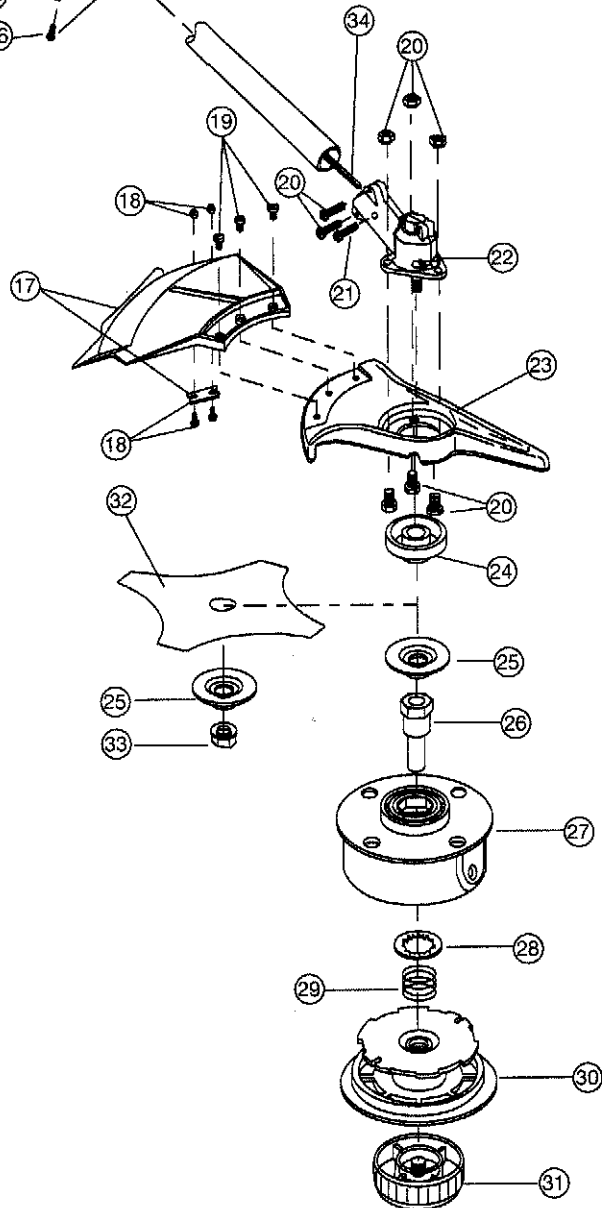

## 2-CYCLE GAS TRIMMER

PPN 41ED780G034

Item	Part No.	Description
1	791-182801	Throttle Housing and Trigger Assembly (includes 2-4)
2	791-182802	Throttle Trigger Lock-Out
3	791-182803	Throttle Trigger
4	791-182690	Throttle Trigger Spring
5	791-182405	Switch Assembly
6	753-04278	Throttle Cable Assembly
7	791-147486	Upper Drive Shaft Housing Assembly
8	791-610327	Harness Clip
9	791-181099	J-Handle Assembly
10	791-683295	Handle Bracket Assembly (includes 11-16)
11	791-181811	Screw
12	791-181812	Upper Handle Clamp
13	791-181813	Middle Handle Clamp
14	791-181814	Lower Handle Clamp
15	791-181815	Nut
16	791-145569	Anti-Rotation Screw
17	791-683299	Shield and Blade Assembly (includes 18)
18	791-682061	Blade Assembly
19	791-182200	Shield Mount Screw Assembly
20	791-182195	Gearbox Mounting Hardware
21	791-145569	Anti-Rotation Screw
22	791-182193	Gearbox Assembly (includes 20, 21 & 24)
23	791-147492	Blade Shield
24	791-182196	Blade Driver
25	791-147490	Retaining Washer
26	791-612483	Spool Shaft
27	791-683301	Outer Spool and Eyelet Assembly
28	791-612026	Retainer
29	791-610636	Spring
30	791-147495	Inner Reel
31	791-180814	Bump Head Knob Assembly
32	791-145873	4-Tooth Blade
33	791-181699	Nut
34	791-181817	Flexible Drive Shaft
35	791-182192	Right Housing
36	791-182194	Pinion Gear Assembly
37	791-182199	Output Shaft Bushing
38	791-182198	Output Shaft Gear
39	791-182197	Output Shaft Assembly (includes 37 & 38)
40	791-182191	Left Housing
*	791-180014	Blade Retaining Kit (Includes 25 & 33)
*	791-613226	Locking Rod Tool
*	791-682075	Shoulder Harness