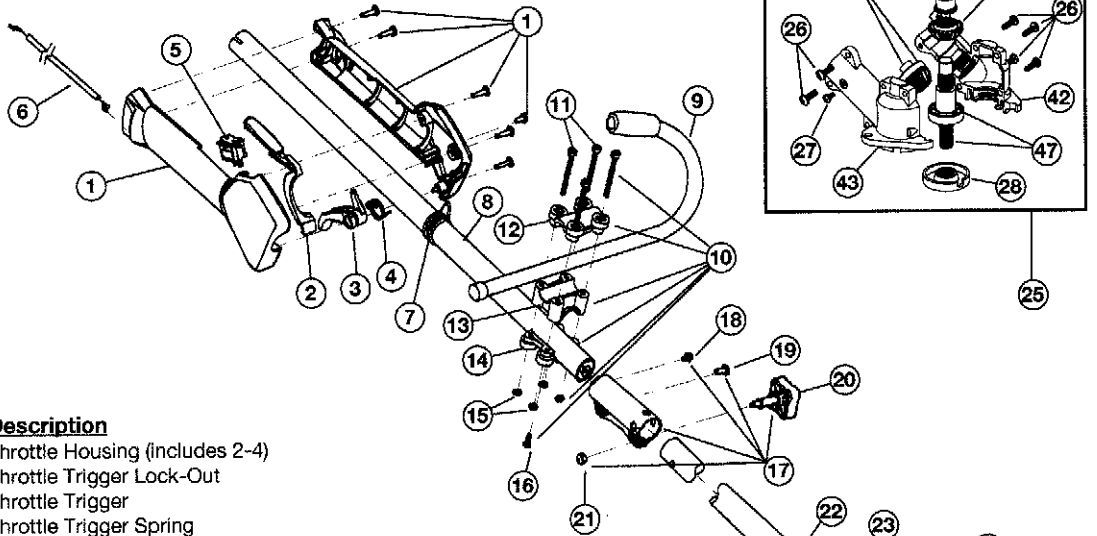

BOOM & TRIMMER PARTS - MODEL 790r

2-CYCLE GAS TRIMMER/BRUSHCUTTER

PPN- 41ED790A034

Item	Part No.	Description
1	753-04024	Throttle Housing (includes 2-4)
2	791-182802	Throttle Trigger Lock-Out
3	791-182803	Throttle Trigger
4	791-182690	Throttle Trigger Spring
5	791-182405	Switch Assembly
6	791-182068	Throttle Cable Assembly
7	791-610327	Harness Clip
8	753-04344	Upper Drive Shaft Housing Assembly
9	791-181099	J-Handle Assembly (includes 10)
10	791-683295	Handle Bracket Assembly (includes 11-15)
11	791-181811	Screw
12	791-181812	Upper Handle Clamp
13	791-181813	Middle Handle Clamp
14	791-181814	Lower Handle Clamp
15	791-181815	Nut
16	791-145569	Anti-Rotation Screw
17	791-181616	EZ-Link Coupler (includes 18-21)
18	791-182057	Screw
19	791-181617	Bolt
20	791-181618	Adjustment Knob
21	791-181886	Knob Retaining Nut
22	791-180804	Lower Drive Shaft Housing Assembly
23	791-613300	Lower Flexible Drive Shaft
24	791-182200	Shield Mount Screw Assembly
25	791-182193	2 piece Gearbox Assembly (includes 26-28, 33 & 42-47)
26	791-182195	Screws
27	791-145569	Anti-Rotation Screws
28	791-182196	Blade Driver
29	791-147492	Blade Shield/Shield Mount
30	791-683304	Shield Mounting Screw
31	791-683299	Shield Assembly (includes 32)
32	791-682061	Blade Assembly
33	791-147490	Retaining Washer
34	791-612483	Spool Shaft
35	791-683301	Outer Spool & Eyelet Assembly
36	791-612026	Retainer
37	791-610636	Spring
38	791-147495	Inner Reel
39	791-180814	Bump Head Knob Assembly
40	791-145873	4-Tooth Blade
41	791-181699	Nut
*	791-180014	Blade Retaining Kit (includes 33 & 41)
*	791-613226	Locking Rod Tool
*	791-682075	Shoulder Harness

2 Piece Gearbox Assembly Parts - Item 25

42	791-182191	Left Housing
43	791-182192	Right Housing
44	791-182194	Pinion Gear Assembly
45	791-182199	Output Shaft Bushing
46	791-182198	Output Shaft Gear
47	791-182197	Output Shaft Assembly (includes 45 & 46)
48	753-04348	Palnut

Optional Accessories

*	791-147498	Bump Head Assembly
*	791-180120	Replacement Line, 0.095
*	791-147345	Reel and Line Assembly

* Items Not Shown