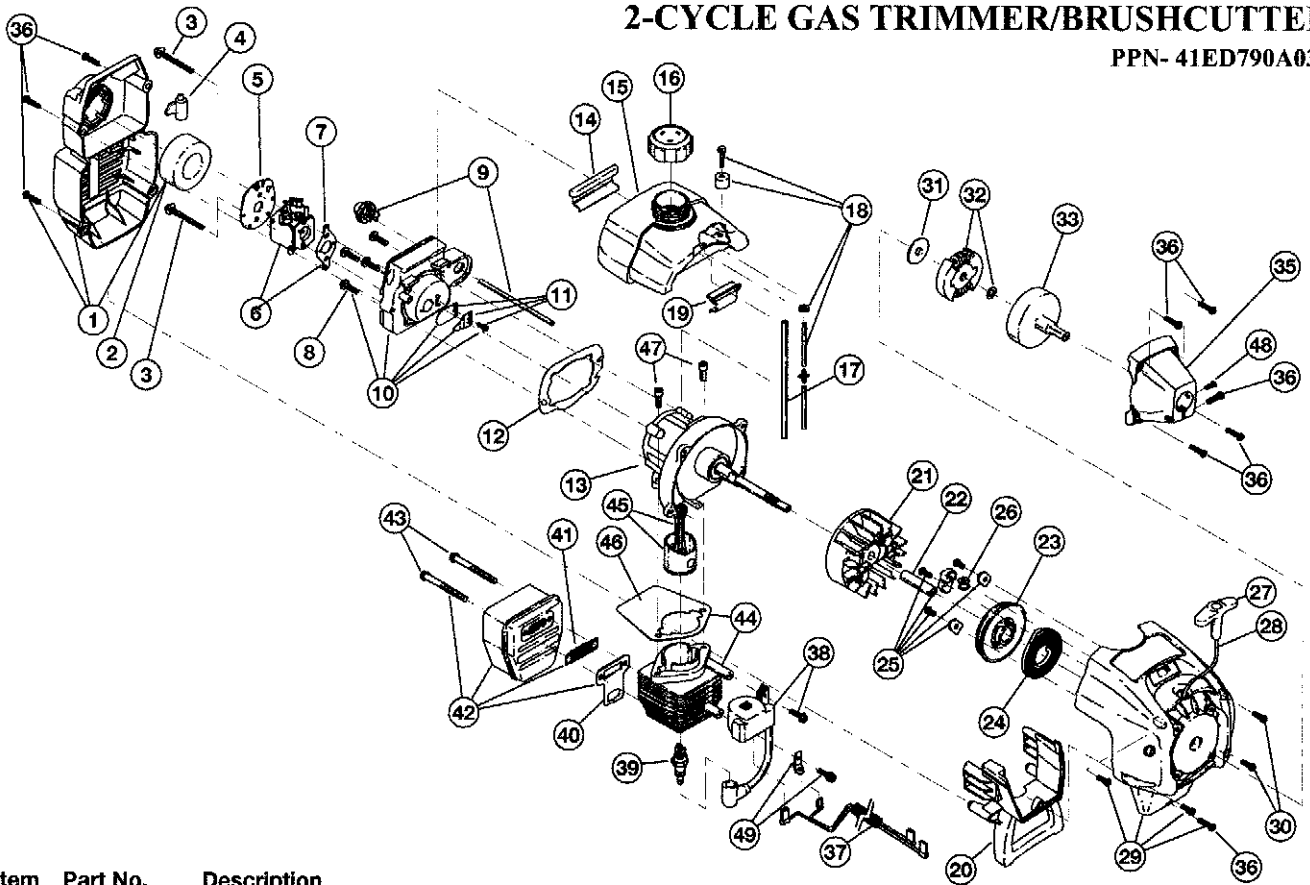

# ENGINE PARTS - MODEL 790r 2-CYCLE GAS TRIMMER/BUSHCUTTER

PPN- 41ED790A034

Item	Part No.	Description
1	753-1192	Carburetor/Air Cleaner Cover Assembly (includes 2)
2	791-180350	Air Cleaner Filter
3	791-180351	Carburetor Mounting Screw Assembly
4	753-04227	Choke Lever
5	753-1194	Choke Plate
6	753-04331	Carburetor Assembly (includes 7 & 18)
7	791-610675	Carburetor Gasket
8	791-181860	Carb Mount Screw
9	791-181558	Primer and Hose Assembly
10	753-1196	Carb Mount Assembly (includes 8,11 & 12)
11	791-684451	Reed Assembly
12	753-1208	Carburetor Mount Gasket
13	753-04332	Crank Case Service Assembly (includes 8)
14	791-612134	Rear Mounting Pad
15	753-04311	Fuel Tank Assembly (Includes 15-18)
16	791-182438	Fuel Cap Assembly
17	791-181168	Fuel Return Line
18	791-682039	Fuel Line Assembly
19	791-145308	Front Mounting Pad
20	791-182064	Shroud Extension and Stand
21	791-182736	Flywheel Assembly
22	791-181065	Spacer
23	753-04232	Recoil Pulley Assembly
24	791-613102	Recoil Spring
25	791-181441	Pulley Retainer Assembly
26	791-611061	Rope Guide
27	791-181079	Pull Handle
28	791-613103	Rope
29	791-181797	Starter Housing Assembly (includes 23-28 & 30)