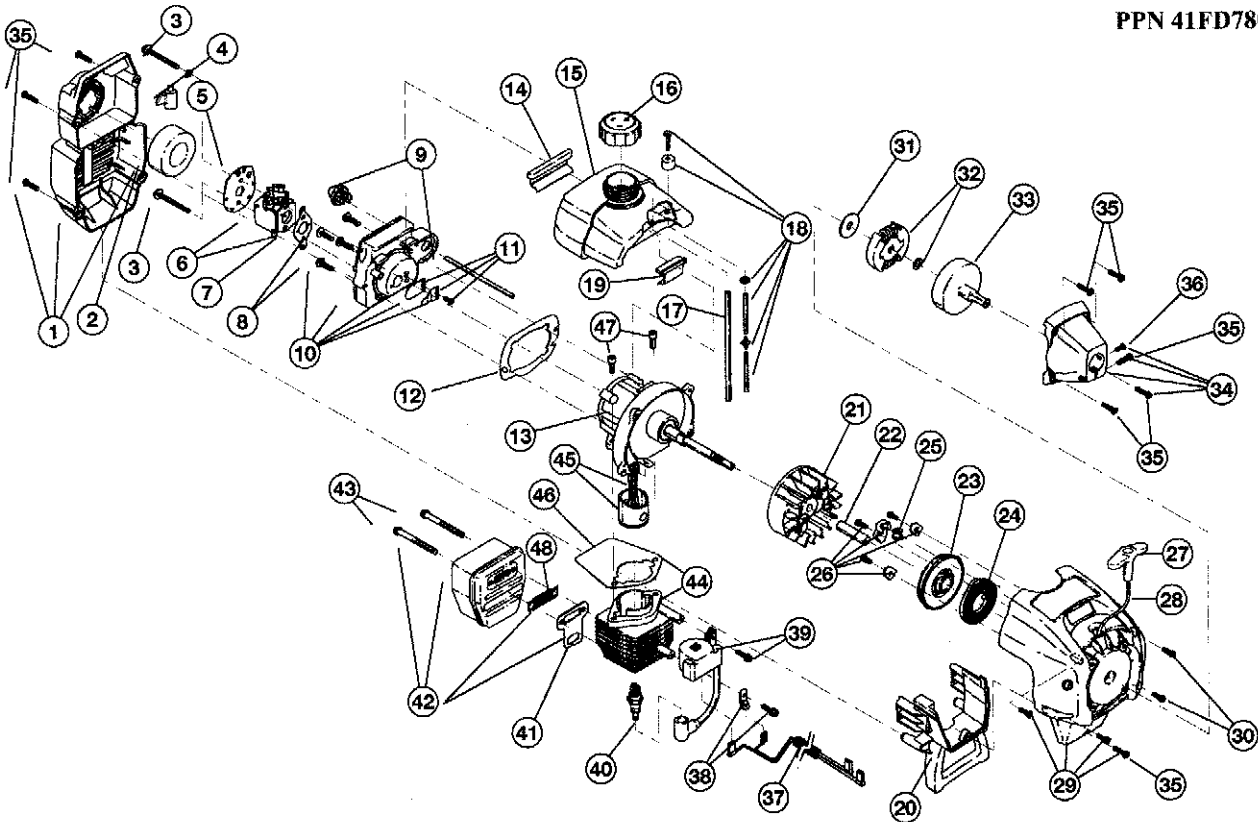

ENGINE PARTS - MODEL 780r

2-CYCLE GAS TRIMMER

PPN 41FD780G034

Item	Part No.	Description	Item	Part No.	Description
1	753-1192	Air Cleaner/Muffler Cover Assembly (includes 2 & 35)	28	791-613103	Rope
2	791-180350	Air Cleaner Filter	29	791-181797	Starter Housing Assembly (includes 23-28, 30 & 35)
3	791-180351	Carburetor Mounting Screws	30	791-181862	Housing Screws
4	753-04227	Choke Extension	31	791-182368	Clutch Washer
5	753-1194	Choke Plate	32	791-182369	Clutch Rotor Assembly
6	753-04331	Carburetor Assembly (includes 7)	33	791-153592	Clutch Drum Assembly
7	791-610675	Carburetor Gasket	34	791-182797	Clutch Cover Assembly
8	791-181860	Carb Mount Screw	35	791-181345	Cover Screw
9	791-181558	Primer and Hose Assembly	36	791-182519	Anti-Rotation Screw
10	753-1196	Carb Mount Assembly (includes 8 & 11)	37	791-182798	Wire Leads and Sleeve
11	791-684451	Reed Assembly	38	791-611063	Ground Tab
12	753-1208	Carburetor Mount Gasket	39	753-04337	Module Assembly
13	753-04332	Crank Case Service Assembly (includes 8)	40	791-610311	Spark Plug
14	791-612134	Rear Mounting Pad	41	753-04159	Exhaust Gasket
15	753-04311	Fuel Tank Assembly (includes 16-18)	42	791-182066	Muffler Assembly (includes 41, 43 & 48)
16	791-182438	Fuel Cap Assembly	43	791-147575	Muffler Mounting Bolt Assembly
17	791-181168	Fuel Return Line	44	753-04323	Cylinder Assembly (includes 46 & 47)
18	791-682039	Fuel Line Assembly	45	753-1207	Piston and Rod Assembly
19	791-145308	Front Mounting Pad	46	753-1197	Cylinder Gasket
20	791-182064	Shroud Extension and Stand	47	791-182723	Cylinder Bolt
21	791-182736	Flywheel Assembly	48	791-182747	Spark Arrestor Screen
22	791-181065	Spacer	*	753-04134	Engine Gasket Kit
23	753-04232	Recoil Pulley Assembly	*	791-180602	O.E.M. Carburetor Repair Kit
24	791-613102	Recoil Spring	*	791-181873	Gasket Diaphragm Repair Kit
25	791-611061	Rope Guide	*	792-1209	Piston Ring
26	791-181441	Pulley Retainer Assembly	*	753-04334	Short Block Assembly (includes 8, 13, 40, 44-48)
27	791-181079	Pull Handle	*	791-181599	Clutch Springs (Qty. 2)