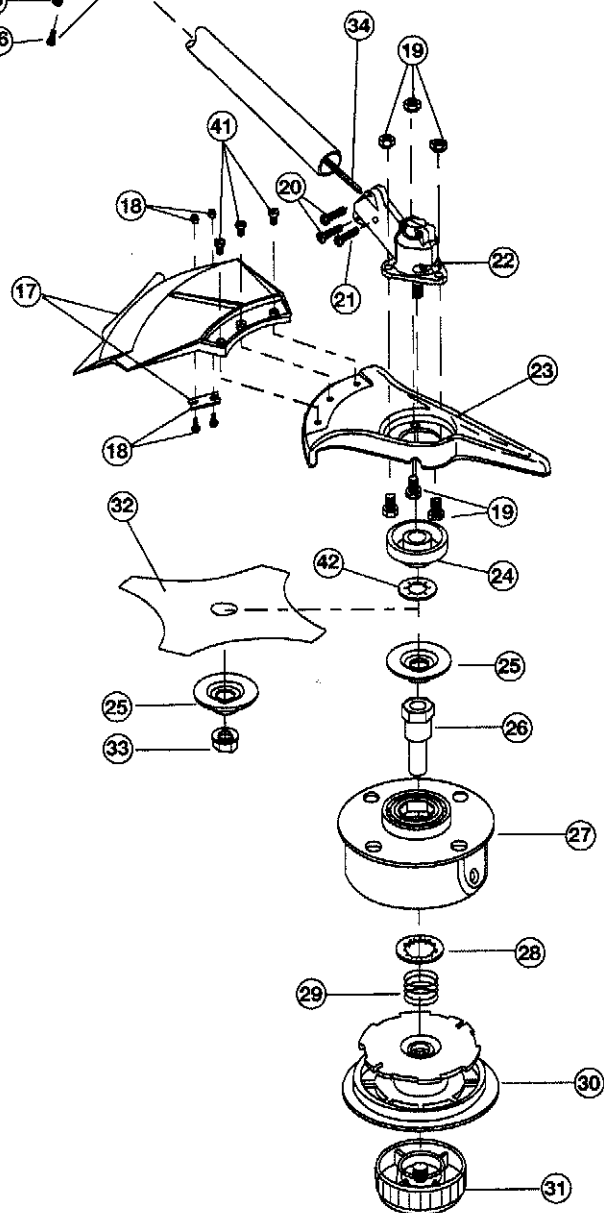

* Items Not Shown

BOOM AND TRIMMER PARTS - MODEL 780r

2-CYCLE GAS TRIMMER

PPN 41FD780G034

Item	Part No.	Description
1	791-182801	Throttle Housing and Trigger Assembly (includes 2-4)
2	791-182802	Throttle Trigger Lock-Out
3	791-182803	Throttle Trigger
4	791-182690	Throttle Trigger Spring
5	791-182405	Switch Assembly
6	753-04278	Throttle Cable Assembly
7	791-610327	Harness Clip
8	791-147486	Upper Drive Shaft Housing Assembly
9	791-181099	J-Handle Assembly
10	791-683295	Handle Bracket Assembly (includes 11-16)
11	791-181811	Screw
12	791-181812	Upper Handle Clamp
13	791-181813	Middle Handle Clamp
14	791-181814	Lower Handle Clamp
15	791-181815	Nut
16	791-145569	Anti-Rotation Screw
17	791-683299	Shield and Blade Assembly (includes 18)
18	791-682061	Blade Assembly
19	791-182200	Shield Mount Screw Assembly
20	791-182195	Gearbox Mounting Screw
21	791-145569	Anti-Rotation Screw
22	791-182193	Gearbox Assembly (includes 20, 21, 24, 35-40)
23	791-147492	Blade Shield
24	791-182196	Blade Driver
25	791-147490	Retaining Washer
26	791-612483	Spool Shaft
27	791-683301	Outer Spool and Eyelet Assembly
28	791-612026	Retainer
29	791-610636	Spring
30	791-147495	Inner Reel
31	791-180814	Bump Head Knob Assembly
32	791-145873	4-Tooth Blade
33	791-181699	Nut
34	791-181817	Flexible Drive Shaft
35	791-182192	Right Housing
36	791-182194	Pinion Gear Assembly
37	791-182199	Output Shaft Bushing
38	791-182198	Output Shaft Gear
39	791-182197	Output Shaft Assembly (includes 37 & 38)
40	791-182191	Left Housing
41	791-683304	Shield Mounting Screw
42	753-04348	Palnut
*	791-180014	Blade Retaining Kit (includes 25 & 33)
*	791-613226	Locking Rod Tool
*	791-682075	Shoulder Harness

Optional Accessories

- * 791-180120 Replacement Line, 0.095 Diameter
- * 791-147345B Reel and Line Assembly
- * 791-147498 Bump Head Assembly (includes 26-31)

* Items Not Shown