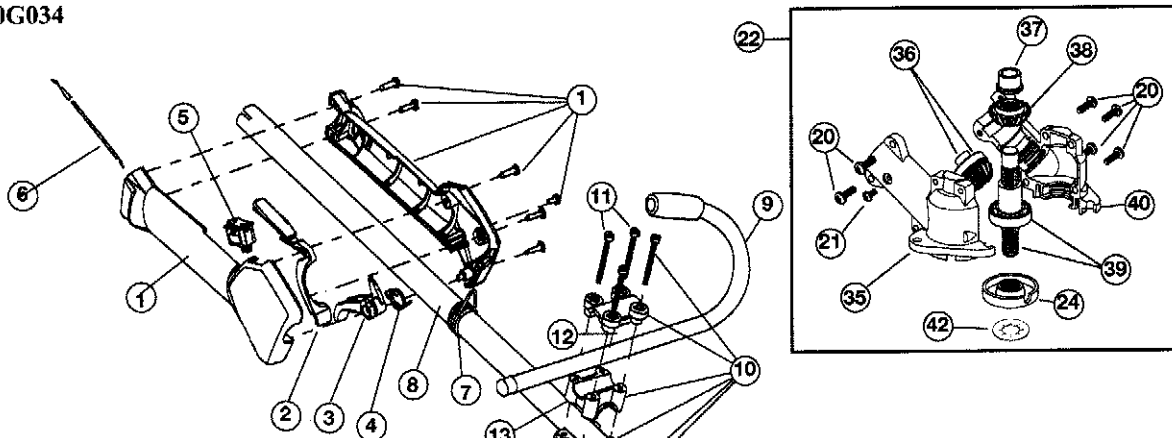

* Items Not Shown

BOOM AND TRIMMER PARTS - MODEL 780r

2-CYCLE GAS TRIMMER

PPN 41FD780G034

Item	Part No.	Description
1	791-182801	Throttle Housing and Trigger Assembly (includes 2-4)
2	791-182802	Throttle Trigger Lock-Out
3	791-182803	Throttle Trigger
4	791-182690	Throttle Trigger Spring
5	791-182405	Switch Assembly
6	753-04278	Throttle Cable Assembly
7	791-610327	Harness Clip
8	791-147486	Upper Drive Shaft Housing Assembly
9	791-181099	J-Handle Assembly
10	791-683295	Handle Bracket Assembly (includes 11-16)
11	791-181811	Screw
12	791-181812	Upper Handle Clamp
13	791-181813	Middle Handle Clamp
14	791-181814	Lower Handle Clamp
15	791-181815	Nut
16	791-145569	Anti-Rotation Screw
17	791-683299	Shield and Blade Assembly (includes 18)
18	791-682061	Blade Assembly
19	791-182200	Shield Mount Screw Assembly
20	791-182195	Gearbox Mounting Screw
21	791-145569	Anti-Rotation Screw
22	791-182193	Gearbox Assembly (includes 20, 21, 24, 35-40)
23	791-147492	Blade Shield
24	791-182196	Blade Driver
25	791-147490	Retaining Washer
26	791-612483	Spool Shaft
27	791-683301	Outer Spool and Eyelet Assembly
28	791-612026	Retainer
29	791-610636	Spring
30	791-147495	Inner Reel
31	791-180814	Bump Head Knob Assembly
32	791-145873	4-Tooth Blade
33	791-181699	Nut
34	791-181817	Flexible Drive Shaft
35	791-182192	Right Housing
36	791-182194	Pinion Gear Assembly
37	791-182199	Output Shaft Bushing
38	791-182198	Output Shaft Gear
39	791-182197	Output Shaft Assembly (includes 37 & 38)
40	791-182191	Left Housing
41	791-683304	Shield Mounting Screw
42	753-04348	Palnut
*	791-180014	Blade Retaining Kit (includes 25 & 33)
*	791-613226	Locking Rod Tool
*	791-682075	Shoulder Harness