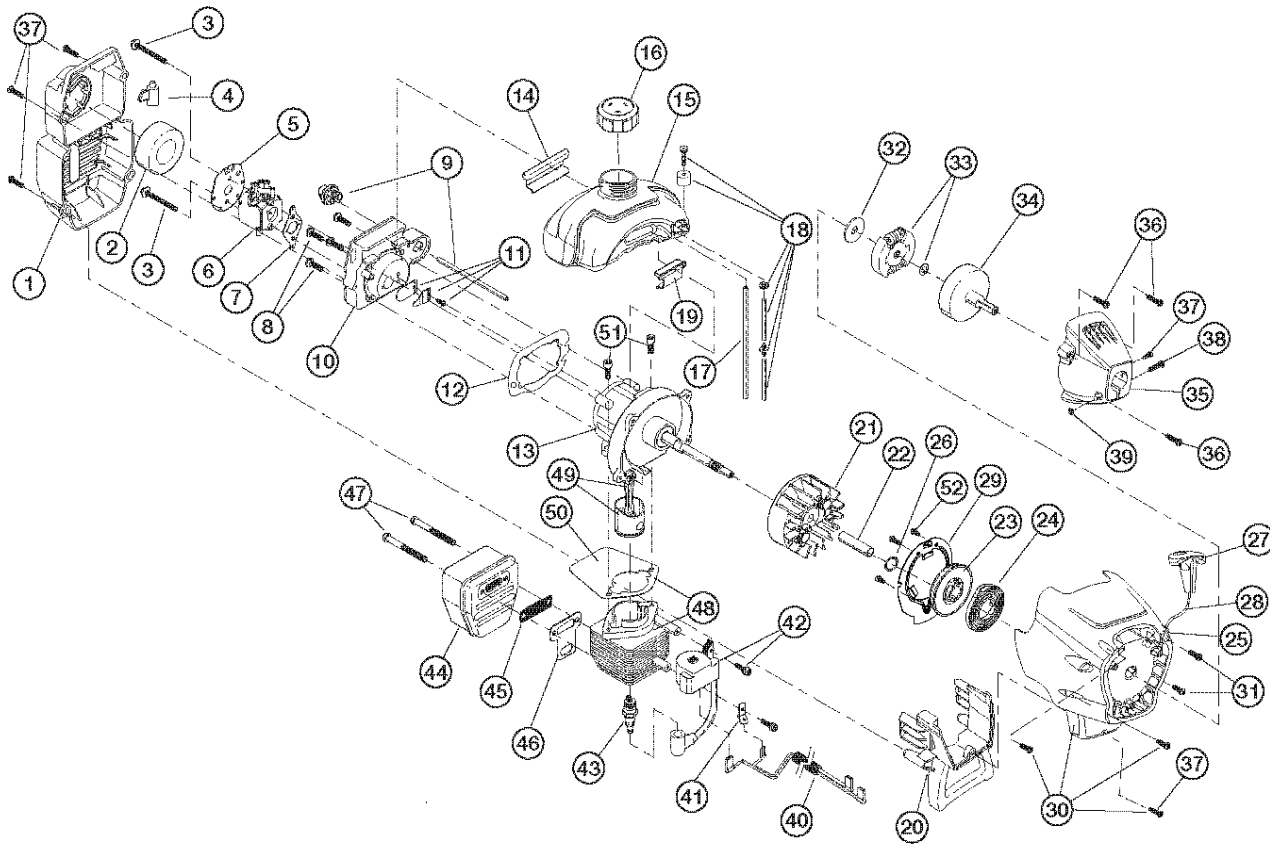

ENGINE PARTS - MODEL 790r
2-CYCLE GAS TRIMMER/BUSHCUTTER
PPN 41FD790A034

Item	Part No.	Description	Item	Part No.	Description
1	753-1192	Air Cleaner/Muffler Cover Assembly (includes 2 & 36)	30	753-04495	Starter Housing Assembly (includes 23-29, 31 & 52)
2	791-180350B	Air Cleaner Filter	31	791-181862	Housing Screw
3	791-180351	Carburetor Mounting Screw Assembly	32	791-182368	Clutch Washer
4	753-04227	Choke Extension	33	791-182369	Clutch Rotor Assembly
5	753-1194	Choke Plate	34	791-153592	Clutch Drum Assembly
6	753-04338	Carburetor Assembly (includes 7 & 18)	35	753-04497	Clutch Cover Assembly (includes 36-39)
7	791-610675	Carburetor Gasket	36	791-181345	Cover Screw
8	791-181860	Carb Mount Screw	37	791-182519	Anti-Rotation Screw
9	791-683974B	Primer and Hose Assembly	38	753-04003	Clamping Screw
10	753-1196	Carb Mount Assembly (includes 8, 11 & 12)	39	791-180217	Clamping Nut
11	791-684451	Reed Assembly	40	791-182798	Wire Leads and Sleeve
12	753-1208	Carburetor Mount Gasket	41	791-611063	Ground Tab
13	753-04401	Crank Case Service Assembly (includes 8)	42	753-04337	Module Assembly (includes 41)
14	791-612134	Rear Mounting Pad	43	791-610311B	Spark Plug
15	753-04493	Fuel Tank Assembly (includes 16-18)	44	791-182066	Muffler Assembly (includes 45-47)
16	791-182438	Fuel Cap Assembly	45	791-182747	Spark Arrestor Screen
17	791-181068	Fuel Return Line	46	753-04159	Exhaust Gasket
18	791-683398	Fuel Line Assembly	47	791-147575	Muffler Mounting Bolt Assembly
19	791-145308	Front Mounting Pad	48	753-04323	Cylinder Assembly (includes 50 & 51)
20	791-182064	Shroud Extension & Stand (includes 36)	49	753-04367	Piston and Rod Assembly
21	791-182736	Flywheel Assembly	50	753-1197	Cylinder Gasket
22	791-181525	Spacer	51	791-182723	Cylinder Bolt
23	753-04459	Recoil Pulley	52	753-1202	Screw
24	753-04286	Recoil Spring	*	791-180090	O.E.M. Carburetor Repair Kit
25	753-1200	Rope Guide	*	791-180091	Gasket Diaphragm Repair Kit
26	791-181247	Pulley Retainer	*	753-1209	Piston Ring Set
27	791-181079	Pull Handle	*	753-04404	Short Block Assembly (includes 13, 43, 48 & 49)
28	791-613103	Rope	*	791-181599	Clutch Springs (Qty. 2)
29	753-1201	Pressure Plate Assembly (includes 36)	*		Items Not Shown