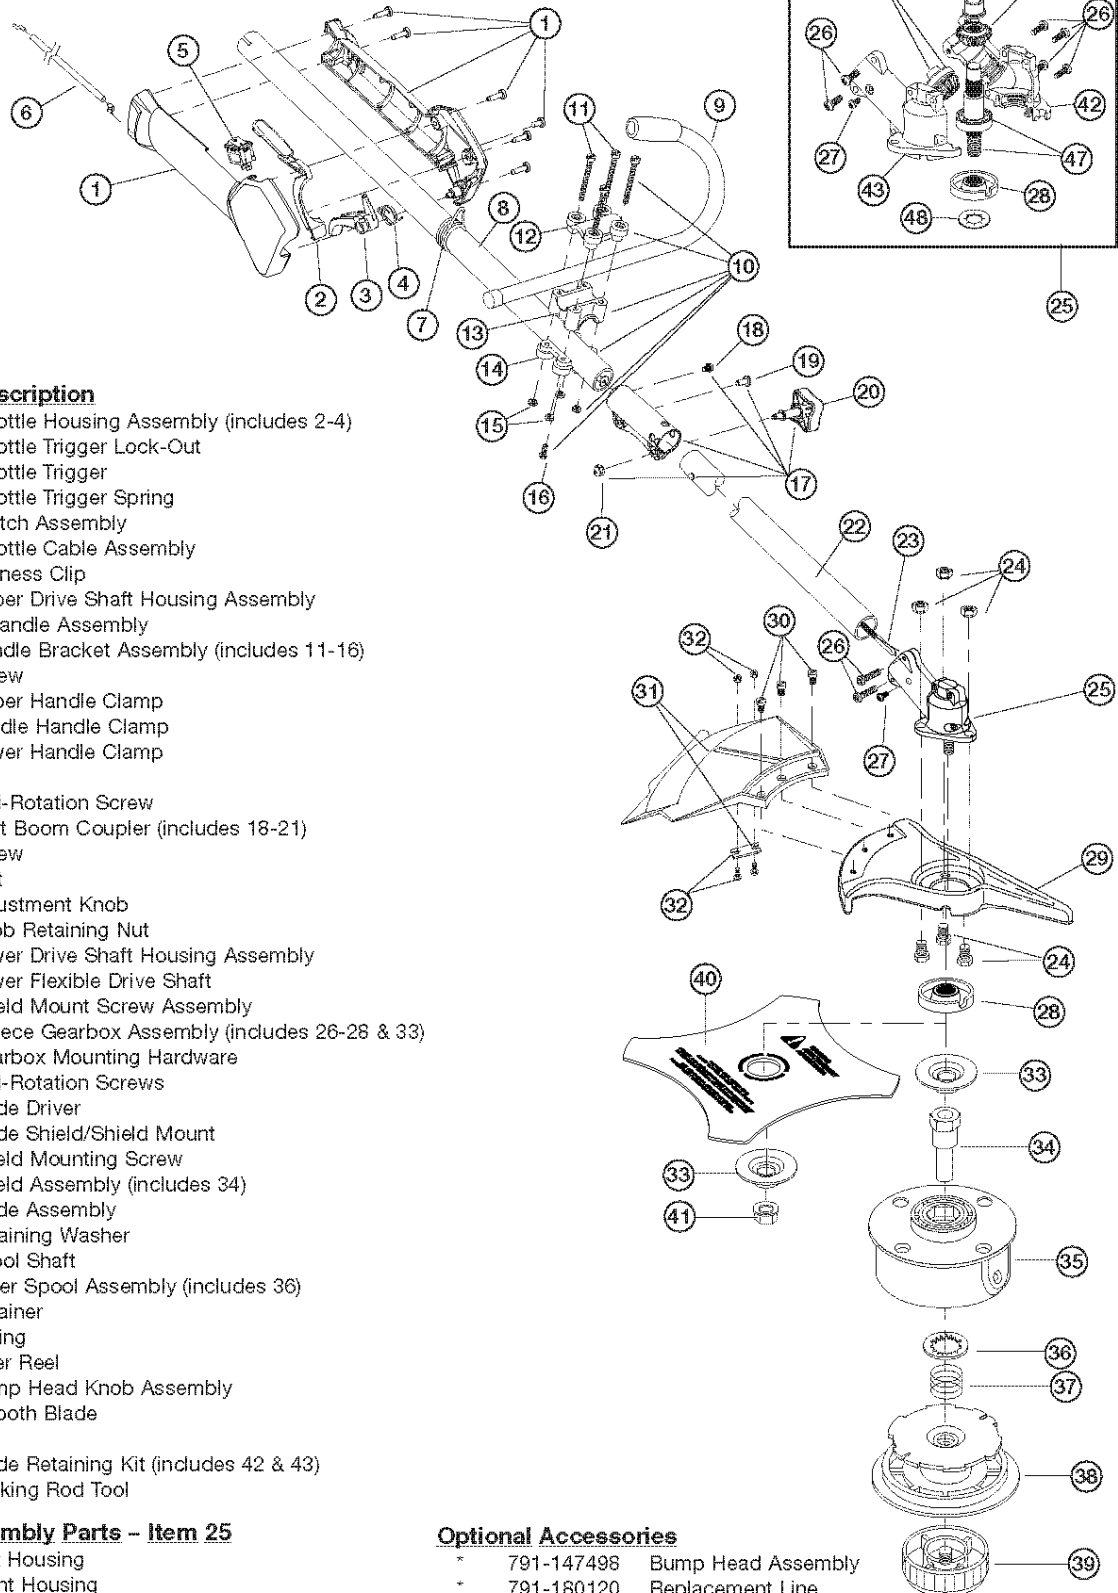

BOOM & TRIMMER PARTS - MODEL 790r
2-CYCLE GAS TRIMMER/BUSHCUTTER
PPN 41FD790A034

Item	Part No.	Description
1	791-182801	Throttle Housing Assembly (includes 2-4)
2	791-182802	Throttle Trigger Lock-Out
3	791-182803	Throttle Trigger
4	791-182690	Throttle Trigger Spring
5	791-182405	Switch Assembly
6	753-04405	Throttle Cable Assembly
7	791-610327	Harness Clip
8	753-04236	Upper Drive Shaft Housing Assembly
9	791-181099	J-Handle Assembly
10	791-683295	Handle Bracket Assembly (includes 11-16)
11	791-181811	Screw
12	791-181812	Upper Handle Clamp
13	791-181813	Middle Handle Clamp
14	791-181814	Lower Handle Clamp
15	791-181815	Nut
16	791-145569	Anti-Rotation Screw
17	791-181616	Split Boom Coupler (includes 18-21)
18	791-182057	Screw
19	791-181617	Bolt
20	791-181618	Adjustment Knob
21	791-181886	Knob Retaining Nut
22	791-180804	Lower Drive Shaft Housing Assembly
23	791-613300	Lower Flexible Drive Shaft
24	791-182200	Shield Mount Screw Assembly
25	791-182193	2 piece Gearbox Assembly (includes 26-28 & 33)
26	791-182195	Gearbox Mounting Hardware
27	791-145569	Anti-Rotation Screws
28	791-182196	Blade Driver
29	791-147492	Blade Shield/Shield Mount
30	791-683304	Shield Mounting Screw
31	791-683299	Shield Assembly (includes 34)
32	791-682061	Blade Assembly
33	791-147490	Retaining Washer
34	791-612483	Spool Shaft
35	791-683301	Outer Spool Assembly (includes 36)
36	791-612026	Retainer
37	791-610636	Spring
38	791-147495	Inner Reel
39	791-180814	Bump Head Knob Assembly
40	791-145873	4-Tooth Blade
41	791-181699	Nut
*	791-180014	Blade Retaining Kit (includes 42 & 43)
*	791-613226	Locking Rod Tool