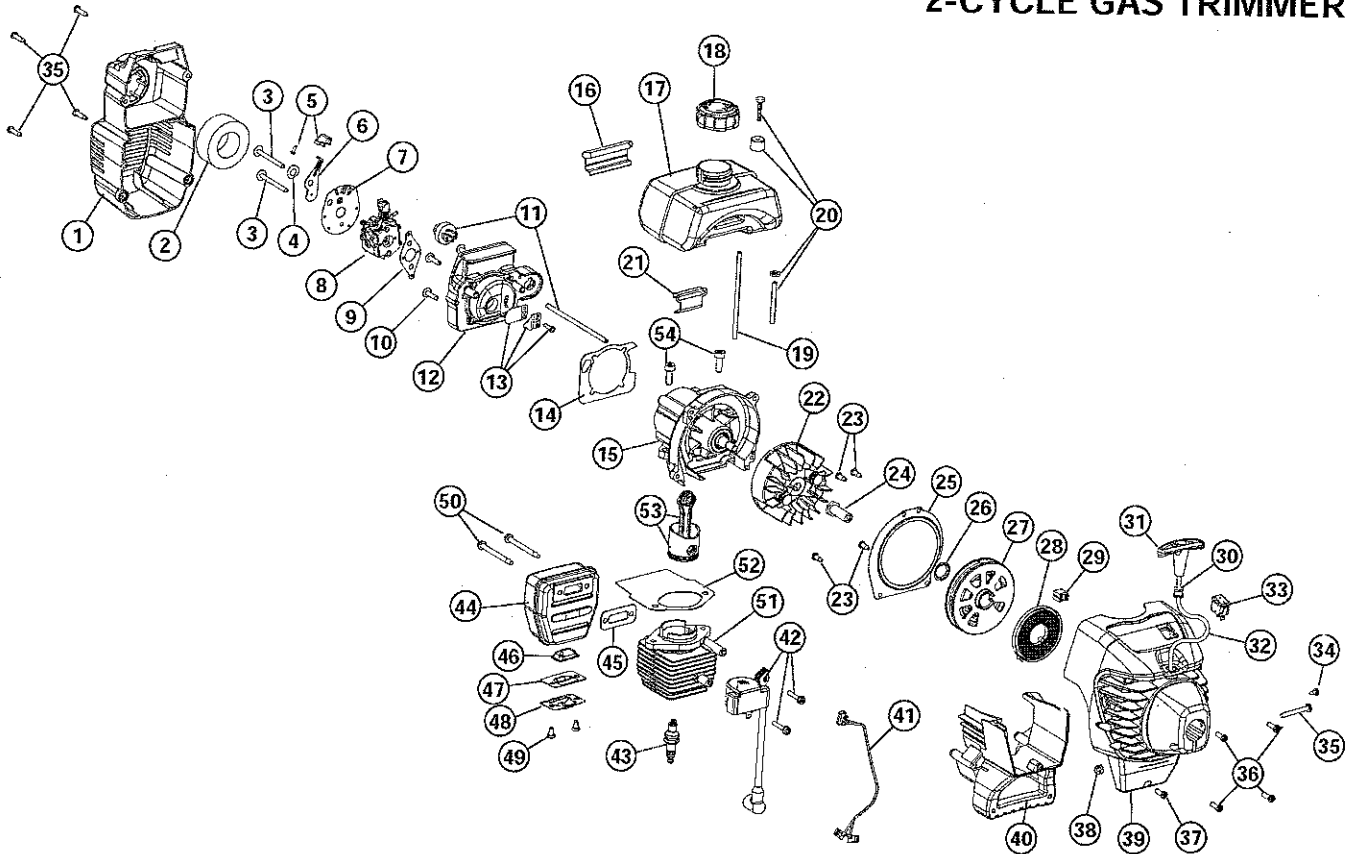

PARTS LIST

ENGINE PARTS - MT700 2-CYCLE GAS TRIMMER

Item	Part No.	Description	Item	Part No.	Description
1	753-04511	Air Cleaner Cover Assembly (includes 2 & 34)	29	753-04824	Eyelet Retainer
2	791-180350	Air Cleaner Filter	30	791-181079	Pull Handle
3	791-180351	Carburetor Mounting Screws	31	791-611061	Rope Guide
4	791-180226	Wavey Washer	32	791-613103	Rope
5	791-182070	Choke Knob & Screw	33	753-04241	Switch Assembly (includes 41)
6	753-04418	Choke Lever Assembly (includes 5)	34	791-182519	Anti-Rotation Screw
7	753-04419	Choke Lever & Plate (includes 6)	35	753-04003	Clamping Screw
8	753-04408	Carburetor Assembly (includes 9 & 20)	36	791-181862	Housing Screw
9	791-610675	Carburetor Gasket	37	791-181345	Cover Screw
10	791-181860	Carb Mount Screw	38	791-180217	Clamping Nut
11	791-181558	Primer and Hose Assembly	39	753-04825	Starter Housing Assembly (includes 23, 25-38)
12	753-1196	Carburetor Mount Assembly (includes 10, 13 & 14)	40	753-04702	Shroud Extension and Stand
13	791-684451	Reed Assembly	41	753-04242	Wire Lead
14	753-1208	Carburetor Mount Gasket	42	753-04324	Module Assembly
15	753-04321	Crankcase Service Assembly (includes 10 & 23)	43	791-610311	Spark Plug
16	791-612134	Rear Mounting Pad	44	753-04618	Muffler Assembly (includes 45-50)
17	791-181152	Fuel Tank Assembly (includes 18 & 20)	45	753-04619	Exhaust Gasket
18	791-182271	Fuel Cap Assembly	46	753-04689	Spark Arrestor
19	791-181086	Fuel Return Line	47	753-04690	Exhaust Hood Diverter
20	791-682039	Fuel Line Assembly	48	753-04691	Exhaust Hood
21	791-145308	Front Mounting Pad	49	753-04315	Screw
22	791-182736	Flywheel Assembly	50	753-04620	Muffler Mounting Bolt Assembly
23	743-1202	Screw	51	753-04814	Cylinder Assembly (includes 52 & 53)
24	791-610303	Square Nut Drive	52	753-04367	Piston & Rod Assembly
25	753-04705	Pulley Retainer Assembly	53	753-04182	Cylinder Gasket
26	791-181247	Palnut	54	791-182723	Cylinder Bolt
27	753-04823	Recoil Pulley Assembly	*	753-1209	Piston Ring
28	753-04286	Recoil Spring	*	753-04826	Short Block Assembly (includes 15, 43, 51-54)

not shown