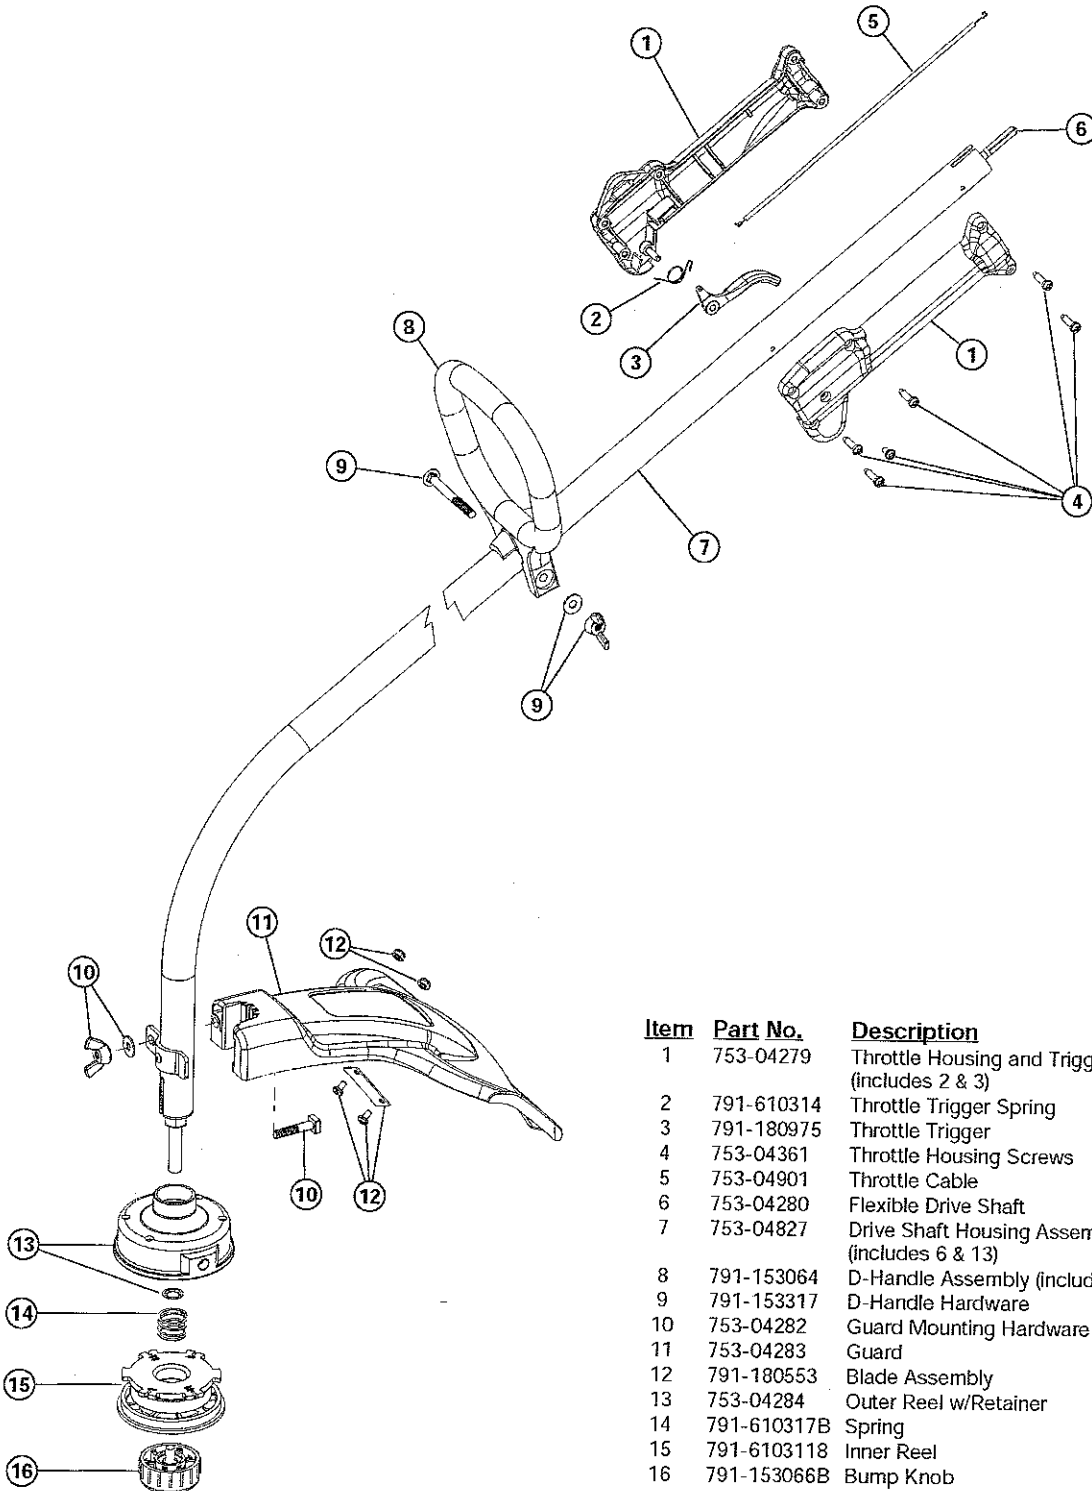

PARTS LIST

BOOM & TRIMMER PARTS - MT700 2-CYCLE GAS TRIMMER

Item	Part No.	Description
1	753-04279	Throttle Housing and Trigger Assembly (includes 2 & 3)
2	791-610314	Throttle Trigger Spring
3	791-180975	Throttle Trigger
4	753-04361	Throttle Housing Screws
5	753-04901	Throttle Cable
6	753-04280	Flexible Drive Shaft
7	753-04827	Drive Shaft Housing Assembly (includes 6 & 13)
8	791-153064	D-Handle Assembly (includes 9)
9	791-153317	D-Handle Hardware
10	753-04282	Guard Mounting Hardware
11	753-04283	Guard
12	791-180553	Blade Assembly
13	753-04284	Outer Reel w/Retainer
14	791-610317B	Spring
15	791-6103118	Inner Reel
16	791-153066B	Bump Knob

Optional Accessories

- 791-153577B Inner Reel and Line
- 791-682075B Shoulder Strap Assembly

" Items Not Shown