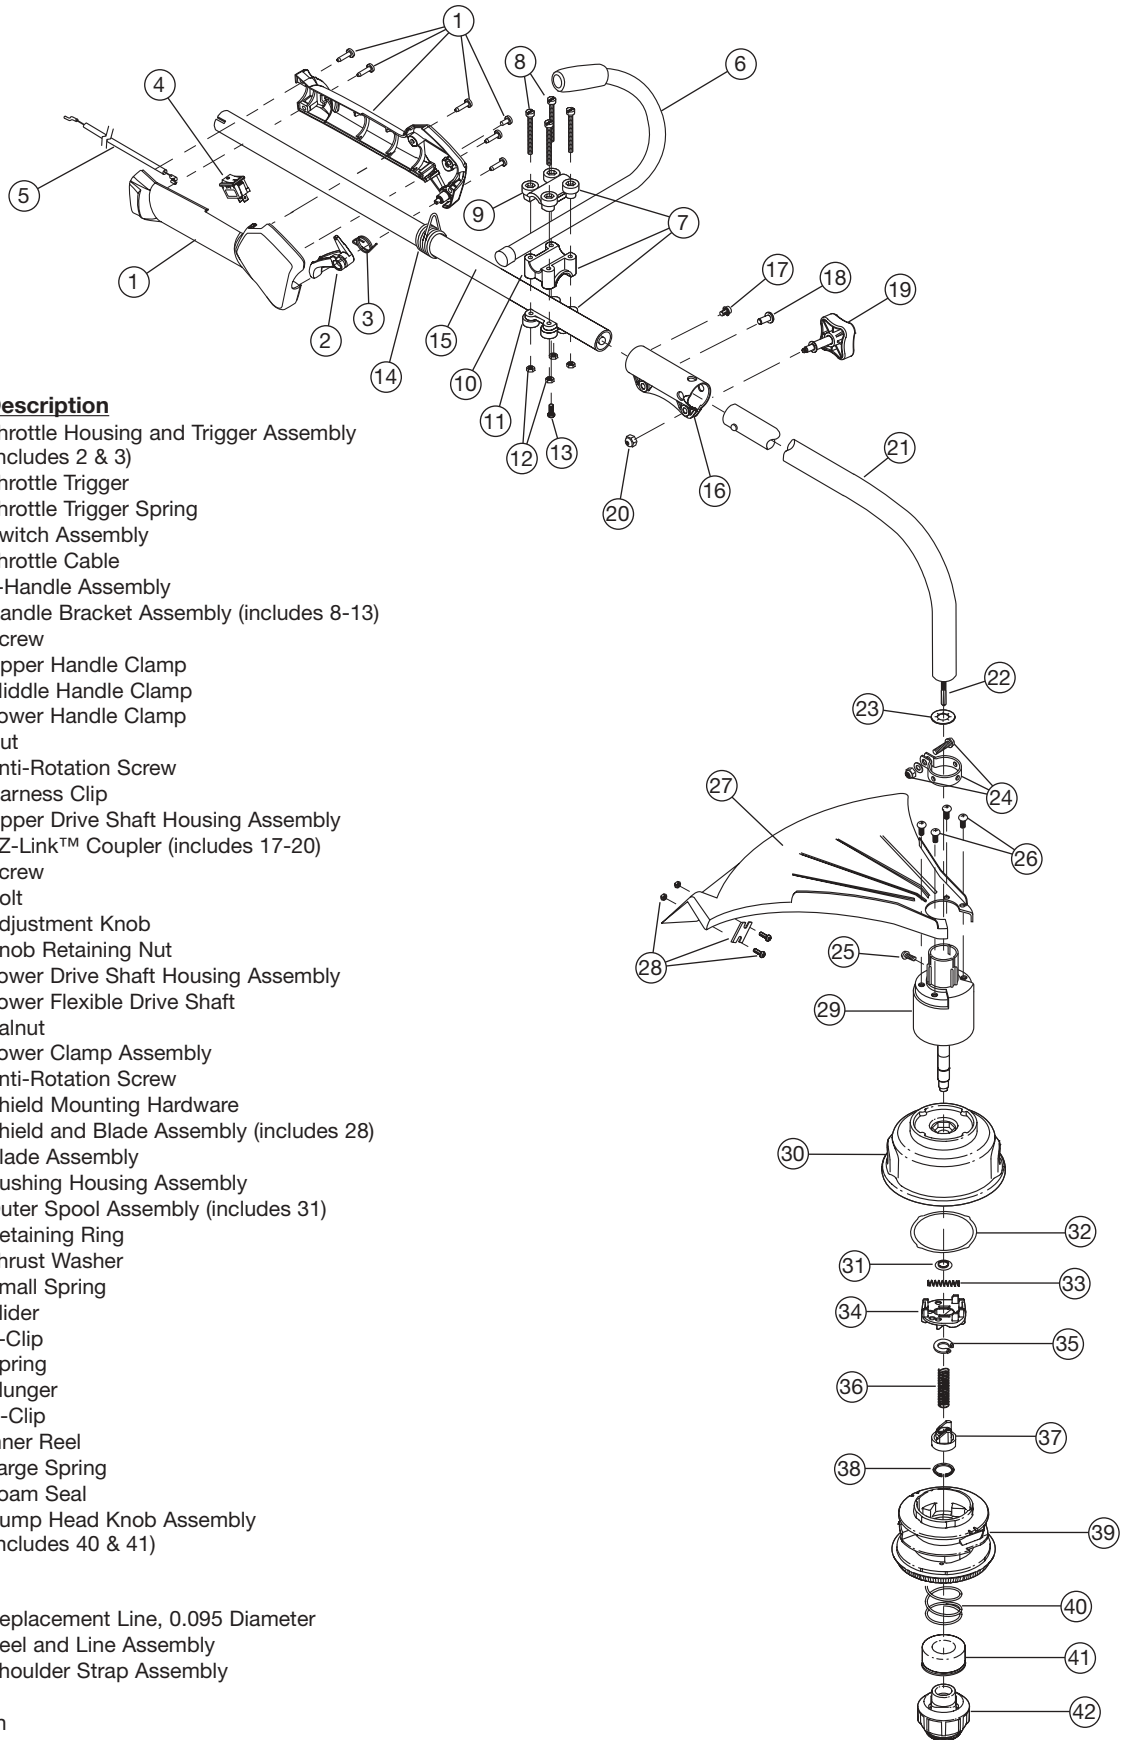

BOOM AND TRIMMER PARTS - MODEL TB425CS

4-CYCLE GAS TRIMMER

PPN 41ADT42C766

Item	Part No.	Description
1	753-04234	Throttle Housing and Trigger Assembly (includes 2 & 3)
2	753-04119	Throttle Trigger
3	791-182690	Throttle Trigger Spring
4	791-182405	Switch Assembly
5	753-04297	Throttle Cable
6	791-180687	J-Handle Assembly
7	791-683295	Handle Bracket Assembly (includes 8-13)
8	791-181811	Screw
9	791-181812	Upper Handle Clamp
10	791-181813	Middle Handle Clamp
11	791-181814	Lower Handle Clamp
12	791-181815	Nut
13	791-145569	Anti-Rotation Screw
14	791-610327	Harness Clip
15	753-04503	Upper Drive Shaft Housing Assembly
16	753-1190	EZ-Link™ Coupler (includes 17-20)
17	791-182057	Screw
18	791-181617	Bolt
19	791-181981	Adjustment Knob
20	791-181886	Knob Retaining Nut
21	753-04304	Lower Drive Shaft Housing Assembly
22	791-181852	Lower Flexible Drive Shaft
23	791-181560	Palnut
24	791-153597	Lower Clamp Assembly
25	791-145569	Anti-Rotation Screw
26	791-180531	Shield Mounting Hardware
27	791-181659	Shield and Blade Assembly (includes 28)
28	791-181823	Blade Assembly
29	791-181857	Bushing Housing Assembly
30	791-181457	Outer Spool Assembly (includes 31)
31	791-181458	Retaining Ring
32	791-181561	Thrust Washer
33	791-181459	Small Spring
34	753-04257	Slider
35	791-181532	E-Clip
36	791-181531	Spring
37	791-181462	Plunger
38	791-181463	C-Clip
39	791-181464	Inner Reel
40	791-181465	Large Spring
41	791-181467	Foam Seal
42	791-181468	Bump Head Knob Assembly (includes 40 & 41)