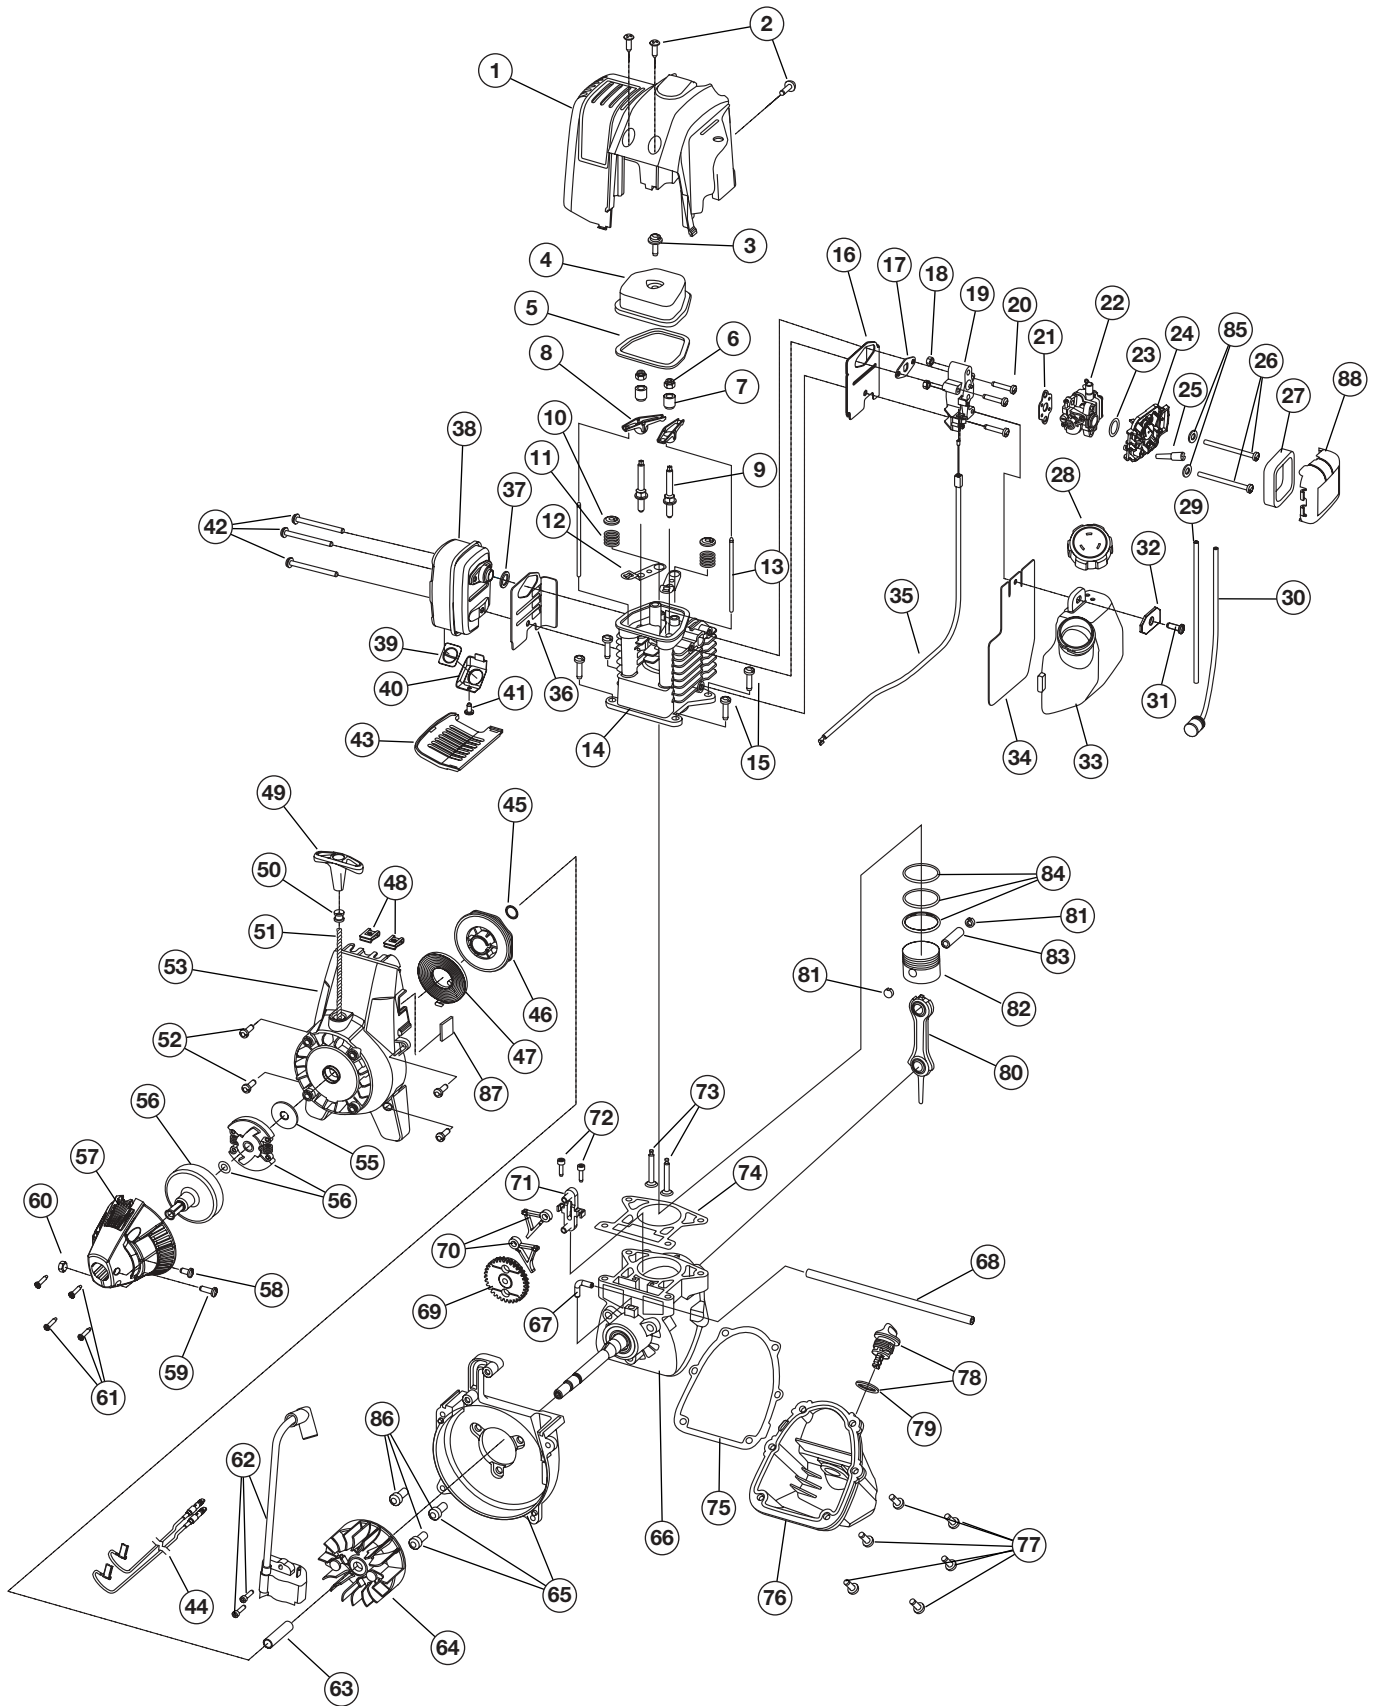

**ENGINE PARTS - MODELS TB425CS
4-CYCLE GAS TRIMMER
PPN 41ADT42C766**

ENGINE PARTS - MODELS TB425CS

4-CYCLE GAS TRIMMER

PPN 41ADT42C766

<u>Item</u>	<u>Part No.</u>	<u>Description</u>	<u>Item</u>	<u>Part No.</u>	<u>Description</u>
1	753-04083	Engine Cover	45	791-181247	Palnut
2	791-182339	Engine Cover Screws	46	753-1199	Recoil Pulley
3	791-181025	Valve Cover Screw	47	753-04286	Recoil Spring
4	791-182098	Valve Cover	48	791-182366	Nut Clip
5	791-182099	Valve Cover Gasket	49	791-181079	Pull Handle
6	791-182340	Rocker Adjustment Nut	50	791-611061	Rope Guide
7	791-182101	Rocker Arm Pivot	51	791-613103	Rope
8	791-182100	Rocker Arm	52	791-181020	Starter Housing Screw
9	791-182341	Rocker Arm Stud	53	753-1237	Starter Housing Assembly (includes 45-51)
10	791-182103	Valve Spring Retainer	54	791-182368	Clutch Washer
11	791-181038	Valve Spring	55	753-1238	Clutch with Spacer
12	791-182102	Push Rod Guide	56	791-153592	Clutch Drum
13	791-181033	Push Rod	57	753-1239	Clutch Cover
14	791-182745	Cylinder Assembly (includes 9 & 12)	58	791-145569	Anti-Rotation Screw
15	791-182344	Cylinder Screw	59	753-1240	Screw
16	791-182345	Intake Baffle	60	753-1241	Nut
17	791-182749	Carburetor Mount Gasket	61	791-181345	Clutch Cover Screw
18	791-181034	Nut	62	753-04298	Ignition Module with Screws
19	791-182347	Carburetor Mount (includes 18)	63	791-181065	Spacer
20	791-182348	Carburetor Mount Screw	64	753-04299	Flywheel
21	791-182732	Carburetor Gasket	65	791-182743	Shroud Assembly with Screws
22	753-04296	Carburetor with Primer	66	791-182376	Crankcase Assembly (includes 67 & 68)
23	791-181751	O-Ring, Carburetor	67	791-182375	90° Elbow
24	753-04305	Air Filter/Choke Cover Assembly (includes 27)	68	791-182379	Breather Hose
25	791-182097	Breather Tube	69	791-181015	Cam Gear
26	791-181750	Air Filter Mounting Screw	70	753-1242	Cam Follower Set
27	791-181757	Air Filter	71	791-181013	Cam Bracket
28	753-1229	Fuel Cap	72	791-181012	Cam Bracket Screw
29	791-182352	Fuel Return Line	73	791-181040	Valves, Intake and Exhaust
30	791-182353	Fuel Pick-Up Line with Filter	74	791-182374	Cylinder Gasket
32	791-181080	Screw	75	791-181018	Oil Pan Gasket
32	791-182354	Washer	76	791-182377	Oil Pan (includes 75 & 77)
33	753-1230	Fuel Tank Assembly (includes 28-30)	77	791-181020	Oil Pan Screw
34	791-182356	Fuel Tank Shield	78	753-04041	Dipstick Assembly
35	753-04297	Throttle Cable	79	791-182290	O-Ring
36	791-182358	Muffler Baffle	80	791-181009	Connecting Rod
37	791-181048	Muffler Gasket	81	791-181008	Wrist Pin Button
38	791-182359	Muffler (includes 37, 39-41)	82	753-1243	Piston
39	791-180890	Spark Arrestor Screen	83	791-181006	Wrist Pin
40	791-181045	Screen Cover	84	791-182295	Piston Ring Set
41	791-181046	Screw	85	791-182409	Washer
42	791-182361	Muffler Mounting Screw	86	791-181861	Shroud Screw
43	753-04092	Muffler Cover	87	791-182537	Grommet
44	791-182804	Switch Wire Assembly	88	753-04316	Air Cleaner Cover
			*	791-180852B	Spark Plug
			*	753-1245	Short Block Assembly (includes 3-14, 65-84)
			*	791-180142	Starter Pawl Repair Kit
			*	791-182156	Carburetor Repair Kit
			*	753-1248	Gasket Diaphragm Repair Kit
			*		Parts not shown