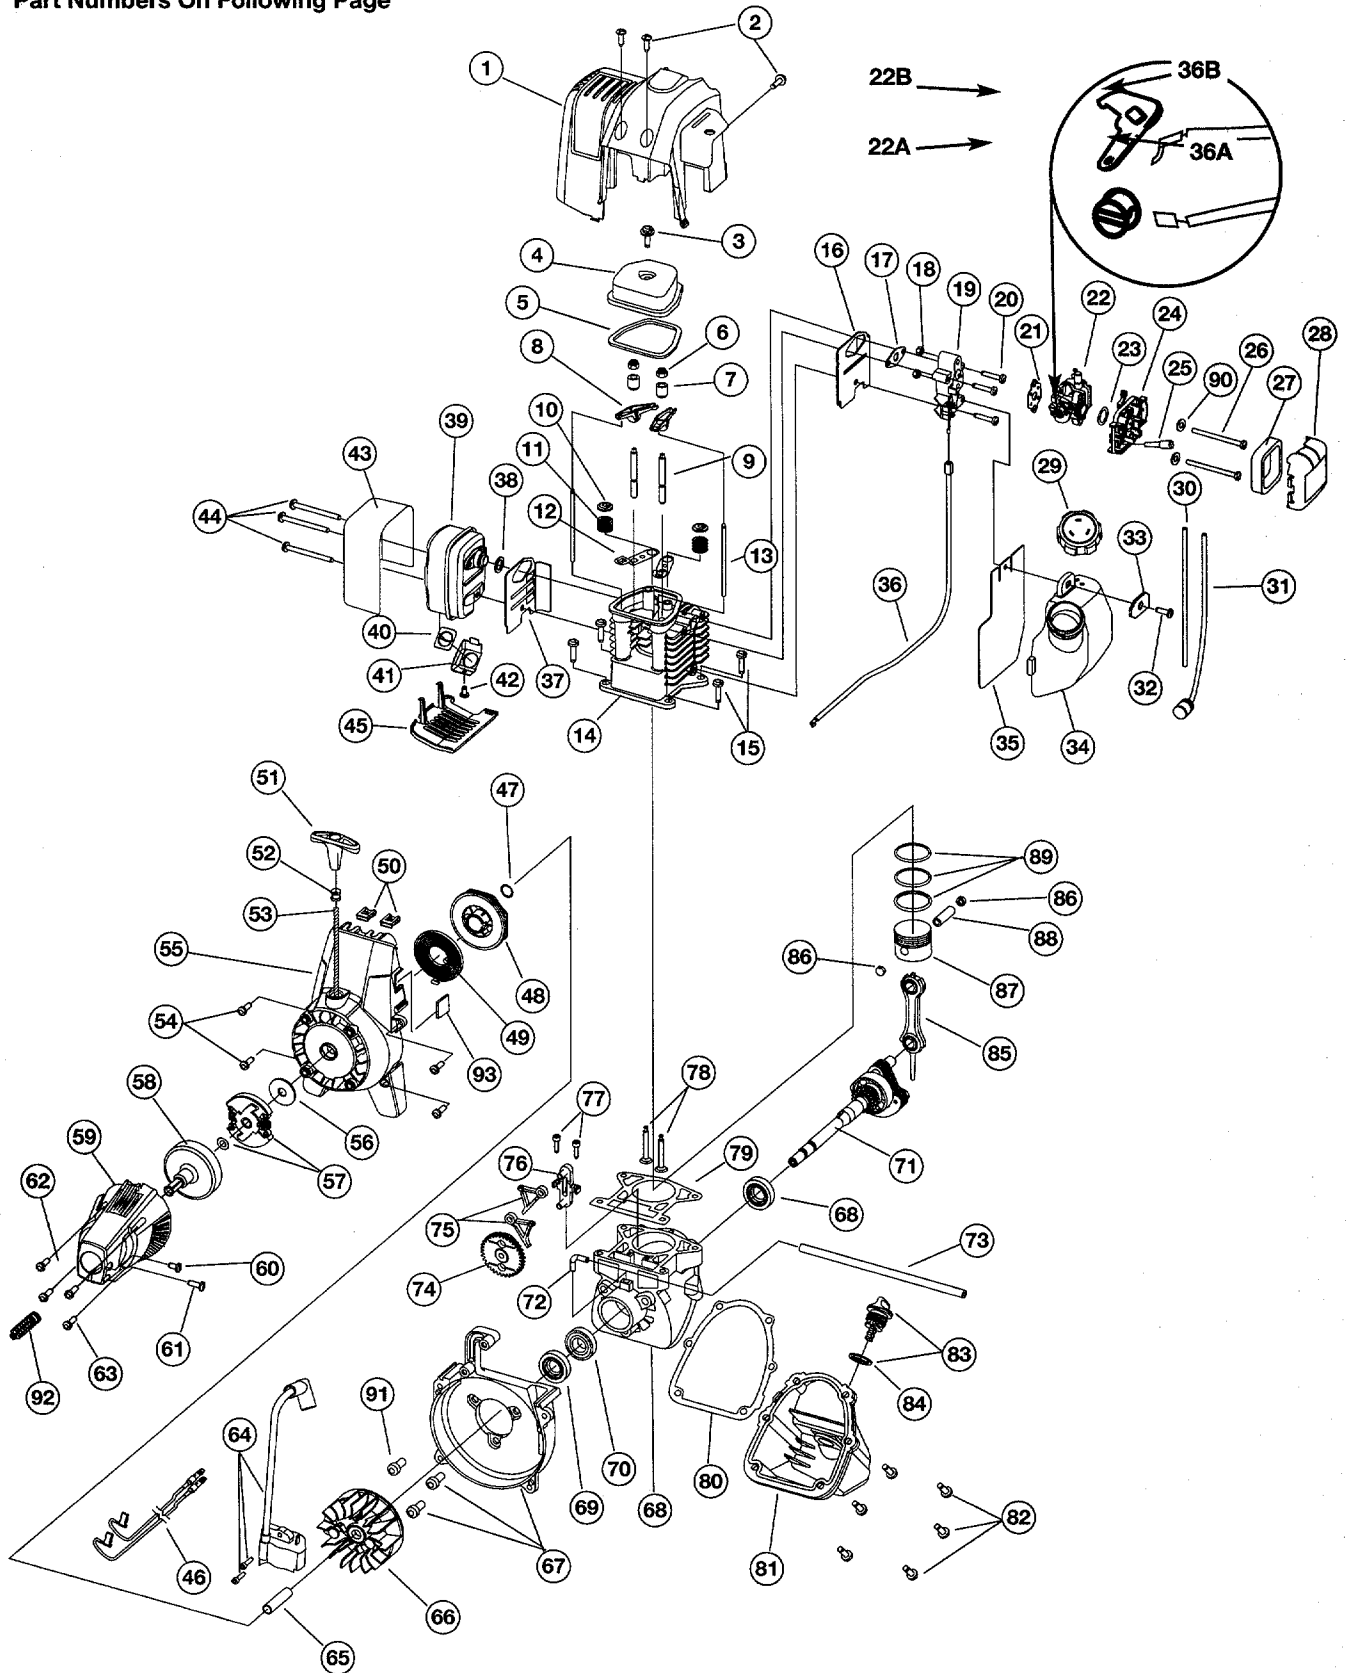

# ENGINE PARTS - MODEL TB490BC 4-CYCLE GAS TRIMMER

(ppn - 41ADT49C063) (Serial Number 011..... and greater)

Part Numbers On Following Page

**ENGINE PARTS - MODEL TB490BC**  
**4-CYCLE GAS TRIMMER**  
(ppn - 41ADT49C063) (Serial Number 011..... and greater)

## 4-CYCLE GAS TRIMMER

Item	Part No.	Description
1	791-00040	Throttle Housing and Trigger Assembly (includes 2-4)
2	791-00041	Throttle Trigger Lock-Out
3	791-00042	Throttle Trigger
4	791-182690	Throttle Trigger Spring
5	791-182673	Switch Assembly
6	791-610327	Harness Clip
7	753-1247	Upper Drive Shaft Housing Assembly
8	791-181099	J-Handle Assembly (includes 9 & 10)
9	791-612831	Grip
10	791-612021	Tube Closure
11	791-683295	Handle Bracket Assembly (includes 12-17)
12	791-181811	Screw
13	791-181812	Upper Handle Clamp
14	791-181813	Middle Handle Clamp
15	791-181814	Lower Handle Clamp
16	791-181815	Nut
17	791-145569	Anti-Rotation Screw
18	753-1190	Click-Link Coupler (includes 18-22)
19	791-182057	Screw
20	791-181617	Bolt
21	791-181981	Adjustment Knob
22	791-181886	Knob Retaining Nut
23	791-182541	Lower Drive Shaft Housing Assembly
24	791-613300	Lower Flexible Drive Shaft
25	791-182200	Shield Mount Screw Assembly
26	791-182193	2 piece Gearbox Assembly (includes 25, 27 & 28)
27	791-182195	Gearbox Screw
28	791-145569	Anti-Rotation Screw
29	791-147492	Blade Shield/Shield Mount
30	791-182196	Blade Driver
31	791-683304	Shield Mounting Screw
32	753-1191	Shield and Blade Assembly (includes 33)
33	791-682061	Blade Assembly
34	791-147490	Retaining Washer
35	791-612483	Spool Shaft
36	791-683301	Outer Spool and Eyelet Assembly
37	791-612026	Retainer
38	791-610636B	Spring
39	791-147495	Inner Reel
40	791-180814B	Bump Head Knob Assembly
41	791-145873B	4-Tooth Blade
42	791-181699	Nut
*	791-180014B	Blade Retaining Kit (includes 34 & 42)
*	791-613226	Locking Rod Tool
*	791-682075B	Shoulder Harness