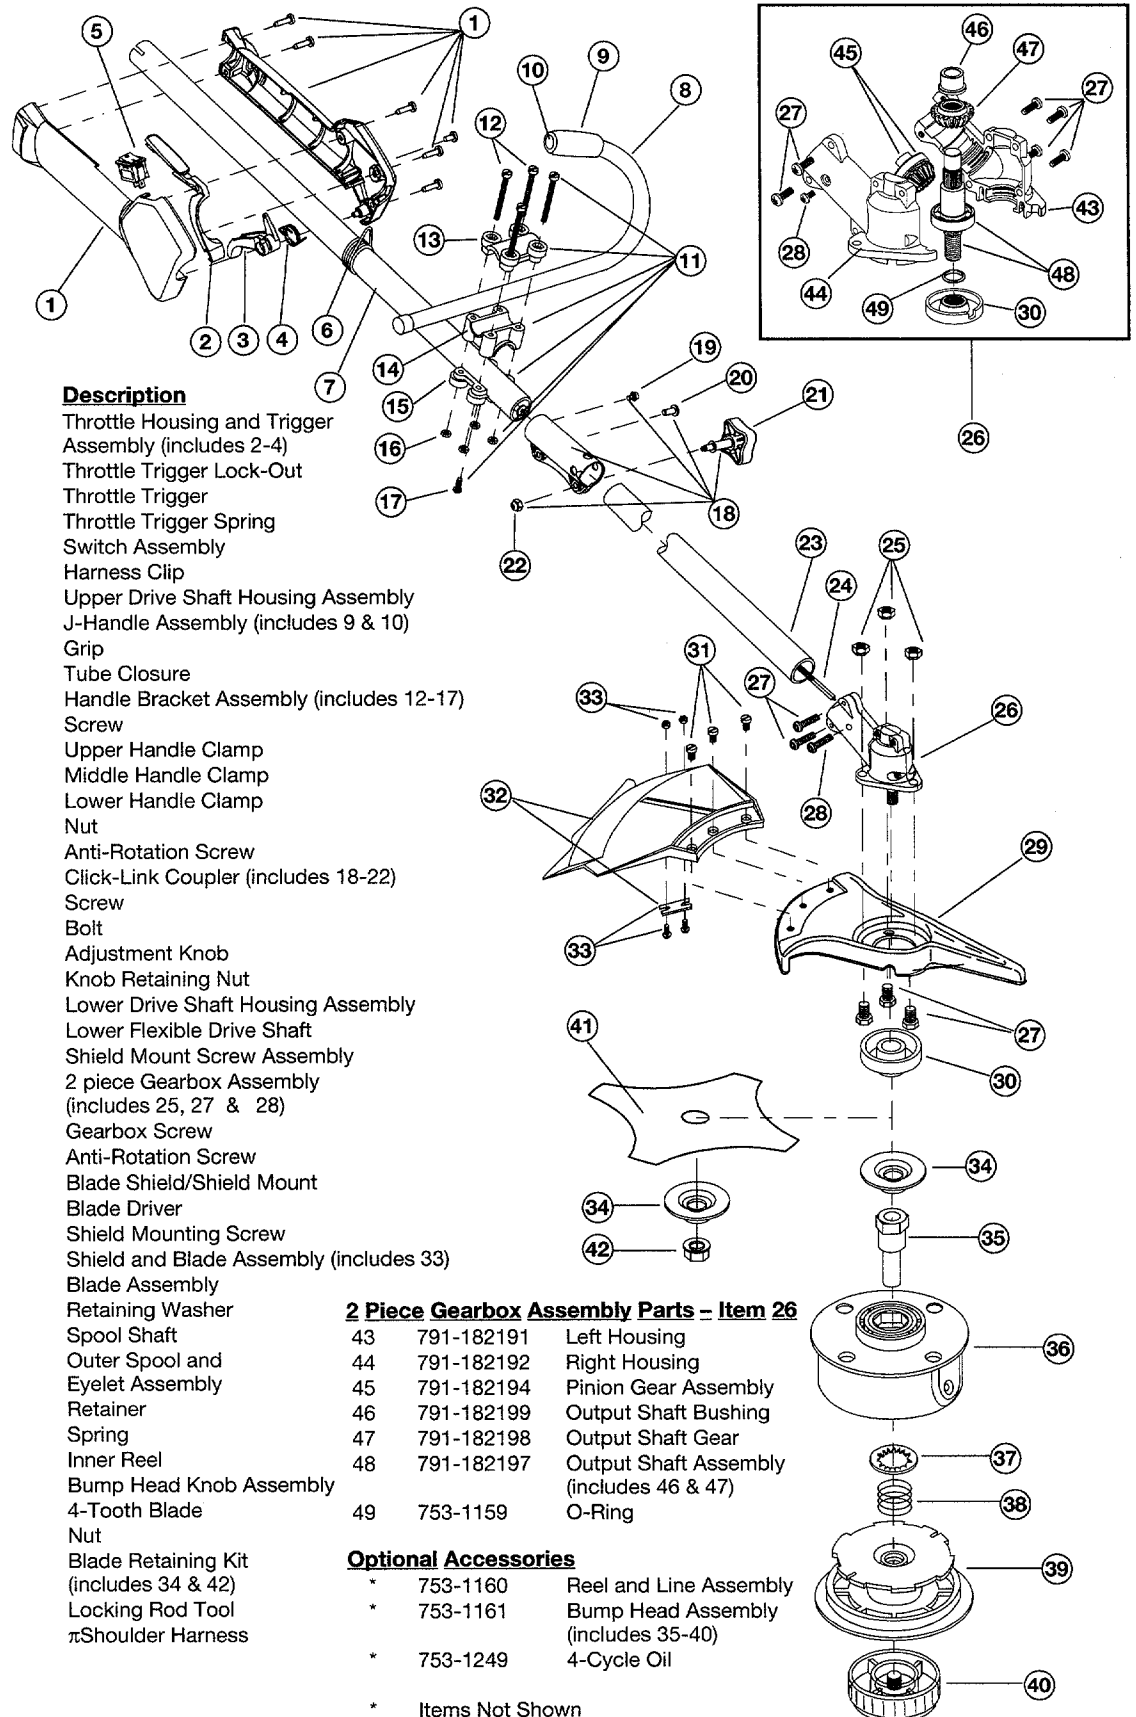

BOOM AND TRIMMER PARTS - MODEL TB490BC

4-CYCLE GAS TRIMMER

Item	Part No.	Description
1	791-00040	Throttle Housing and Trigger Assembly (includes 2-4)
2	791-00041	Throttle Trigger Lock-Out
3	791-00042	Throttle Trigger
4	791-182690	Throttle Trigger Spring
5	791-182673	Switch Assembly
6	791-610327	Harness Clip
7	753-1247	Upper Drive Shaft Housing Assembly
8	791-181099	J-Handle Assembly (includes 9 & 10)
9	791-612831	Grip
10	791-612021	Tube Closure
11	791-683295	Handle Bracket Assembly (includes 12-17)
12	791-181811	Screw
13	791-181812	Upper Handle Clamp
14	791-181813	Middle Handle Clamp
15	791-181814	Lower Handle Clamp
16	791-181815	Nut
17	791-145569	Anti-Rotation Screw
18	753-1190	Click-Link Coupler (includes 18-22)
19	791-182057	Screw
20	791-181617	Bolt
21	791-181981	Adjustment Knob
22	791-181886	Knob Retaining Nut
23	791-182541	Lower Drive Shaft Housing Assembly
24	791-613300	Lower Flexible Drive Shaft
25	791-182200	Shield Mount Screw Assembly
26	791-182193	2 piece Gearbox Assembly (includes 25, 27 & 28)
27	791-182195	Gearbox Screw
28	791-145569	Anti-Rotation Screw
29	791-147492	Blade Shield/Shield Mount
30	791-182196	Blade Driver
31	791-683304	Shield Mounting Screw
32	753-1191	Shield and Blade Assembly (includes 33)
33	791-682061	Blade Assembly
34	791-147490	Retaining Washer
35	791-612483	Spool Shaft
36	791-683301	Outer Spool and Eyelet Assembly
37	791-612026	Retainer
38	791-610636B	Spring
39	791-147495	Inner Reel
40	791-180814B	Bump Head Knob Assembly
41	791-145873B	4-Tooth Blade
42	791-181699	Nut
*	791-180014B	Blade Retaining Kit (includes 34 & 42)
*	791-613226	Locking Rod Tool
*	791-682075B	Shoulder Harness

2 Piece Gearbox Assembly Parts - Item 26

43	791-182191	Left Housing
44	791-182192	Right Housing
45	791-182194	Pinion Gear Assembly
46	791-182199	Output Shaft Bushing
47	791-182198	Output Shaft Gear
48	791-182197	Output Shaft Assembly (includes 46 & 47)
49	753-1159	O-Ring

Optional Accessories

*	753-1160	Reel and Line Assembly
*	753-1161	Bump Head Assembly (includes 35-40)
*	753-1249	4-Cycle Oil

* Items Not Shown