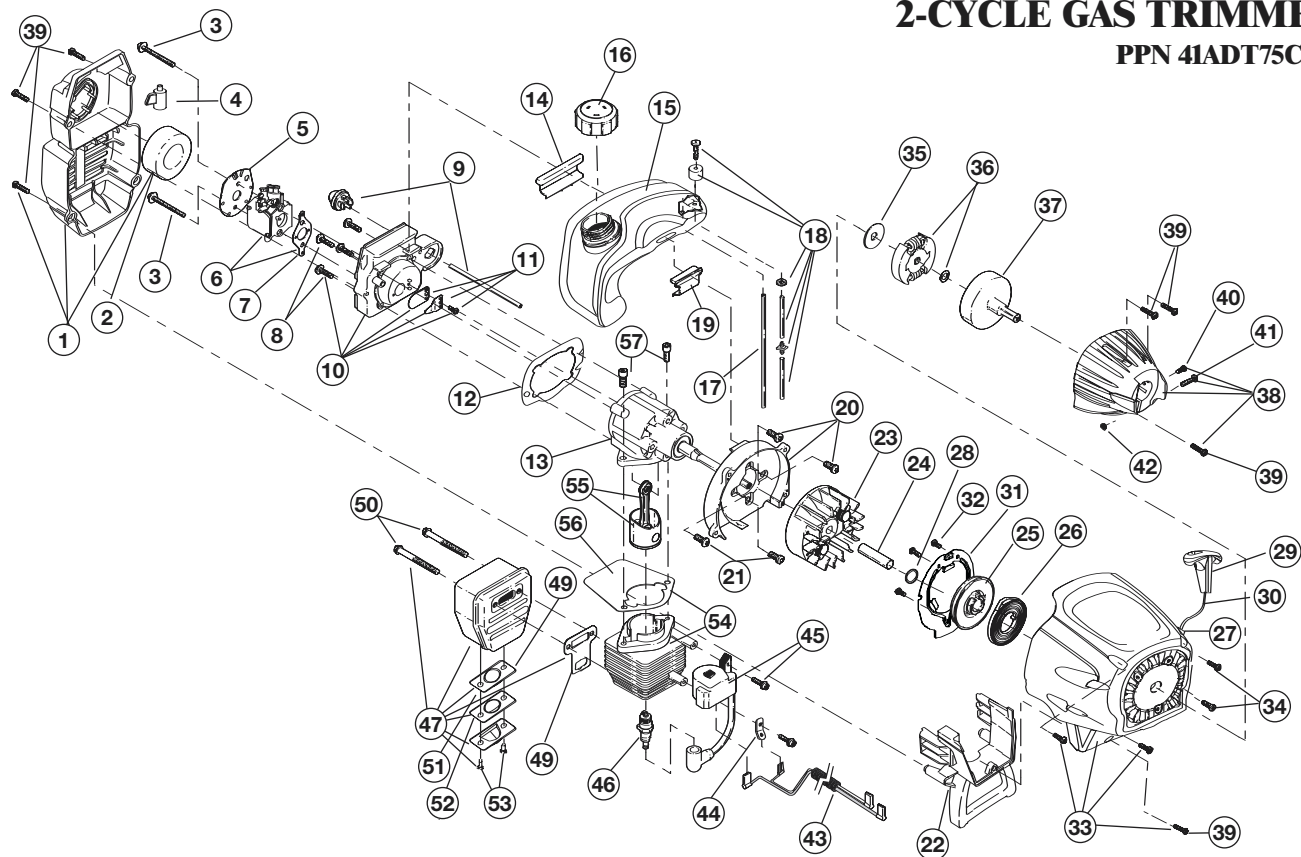

ENGINE PARTS - MODEL TB75SS

2-CYCLE GAS TRIMMER

PPN 41ADT75C763

<u>Item</u>	<u>Part No.</u>	<u>Description</u>	<u>Item</u>	<u>Part No.</u>	<u>Description</u>
1	753-04317	Air Cleaner/Muffler Cover Assembly (includes 2 & 39)	33	753-1203	Starter Housing Assembly (includes 25-32, 34 & 39)
2	791-180350B	Air Cleaner Filter	34	791-181862	Housing Screw
3	791-180351	Carburetor Mounting Screw Assembly	35	791-182368	Clutch Washer
4	753-1193	Choke Extension	36	791-182369	Clutch Rotor Assembly
5	753-1194	Choke Plate	37	791-153592	Clutch Drum Assembly
6	753-04318	Carburetor Assembly (includes 7 & 18)	38	753-1204	Clutch Cover Assembly (includes 39-42)
7	791-610675	Carburetor Gasket	39	791-181345	Cover Screw
8	791-181860	Carb Mount Screw	40	791-182519	Anti-Rotation Screw
9	791-181801	Primer and Hose Assembly	41	753-04003	Clamping Screw
10	753-1196	Carb Mount Assembly (includes 8)	42	791-180217	Clamping Nut
11	791-684451	Reed Assembly	43	791-182798	Wire Leads and Sleeve
12	753-1208	Carburetor Mount Gasket	44	791-611063	Ground Tab
13	753-04108	Crank Case Service Assembly (includes 8 & 20)	45	753-04109	Module Assembly
14	791-612134	Rear Mounting Pad	46	791-610311B	Spark Plug
15	753-04307	Fuel Tank Assembly (includes 16-18)	47	753-04110	Muffler Assembly (includes 48-53)
16	791-182612	Fuel Cap Assembly	48	753-04312	Spark Arrestor Screen
17	791-182352	Fuel Return Line	49	791-182065	Exhaust Gasket
18	753-04233	Fuel Line Assembly	50	791-147575	Muffler Mounting Bolt
19	791-145308	Front Mounting Pad	51	753-04313	Spark Arrestor Plate
20	791-153520	Shroud Assembly	52	753-04314	Spark Arrestor Hood
21	791-181861	Shroud Screw	53	753-04315	Spark Arrestor Screw
22	791-182064	Shroud Extension and Stand	54	753-04111	Cylinder Assembly (includes 56-57)
23	791-181867	Flywheel Assembly	55	753-1207	Piston and Rod Assembly
24	791-181065	Spacer	56	753-04182	Cylinder Gasket
25	753-1199	Recoil Pulley Assembly	57	791-182723	Cylinder Bolt
26	753-04286	Recoil Spring	*	791-180602	O.E.M. Carburetor Repair Kit
27	753-1200	Rope Guide	*	791-181069	Gasket Diaphragm Repair Kit
28	791-181247	Pulley Retainer	*	753-1209	Piston Ring Set
29	791-181079	Pull Handle	*	753-04112	Short Block Assembly (includes 8, 13, 21, 46, 54-57)
30	791-613103	Rope	*	791-181599	Clutch Springs (Qty. 2)
31	753-1201	Pressure Plate Assembly			
32	753-1202	Plate Screw			
			*		Items Not Shown