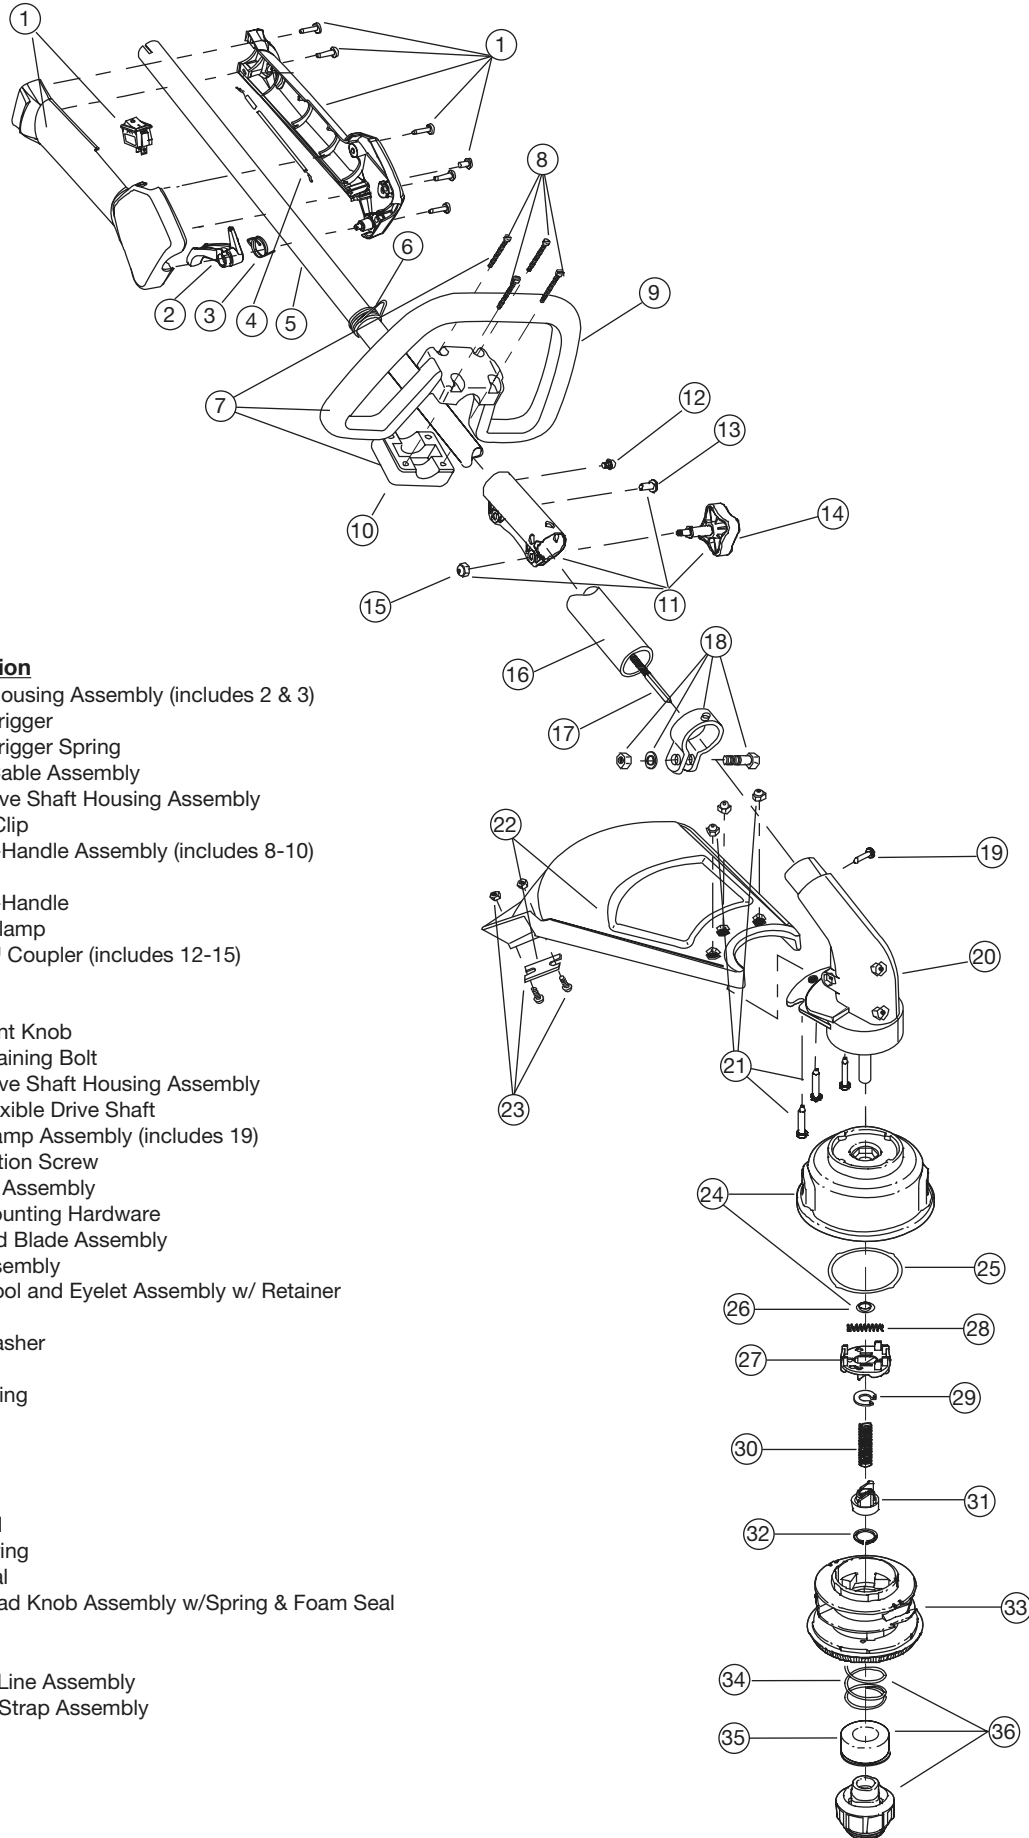

BOOM AND TRIMMER PARTS - MODEL TB75SS

2-CYCLE GAS TRIMMER

PPN 41ADT75C763

Item	Part No.	Description
1	753-04234	Throttle Housing Assembly (includes 2 & 3)
2	753-04119	Throttle Trigger
3	791-182690	Throttle Trigger Spring
4	791-182877	Throttle Cable Assembly
5	753-04236	Upper Drive Shaft Housing Assembly
6	791-610327	Harness Clip
7	791-180869	Deluxe D-Handle Assembly (includes 8-10)
8	791-181070	Screw
9	791-182167	Deluxe D-Handle
10	791-182168	Bottom Clamp
11	753-1190	EZ-Link™ Coupler (includes 12-15)
12	791-182057	Screw
13	791-181617	Bolt
14	791-181981	Adjustment Knob
15	791-181886	Knob Retaining Bolt
16	753-1212	Lower Drive Shaft Housing Assembly
17	791-181166	Lower Flexible Drive Shaft
18	791-153597	Lower Clamp Assembly (includes 19)
19	791-145569	Anti-Rotation Screw
20	753-04309	Gear Box Assembly
21	791-180547	Shield Mounting Hardware
22	753-1213	Shield and Blade Assembly
23	791-181823	Blade Assembly
24	791-181457	Outer Spool and Eyelet Assembly w/ Retainer
25	791-181458	Retainer
26	791-181561	Thrust Washer
27	753-04257	Slider
28	791-181459	Small Spring
29	791-181532	E-Clip
30	791-181531	Spring
31	791-181462	Plunger
32	791-181463	C-Clip
33	791-181464	Inner Reel
34	791-181465	Large Spring
35	791-181467	Foam Seal
36	791-181468	Bump Head Knob Assembly w/Spring & Foam Seal

Optional Accessories

- 753-04218 Reel and Line Assembly
- 682075B Shoulder Strap Assembly

* Items Not Shown